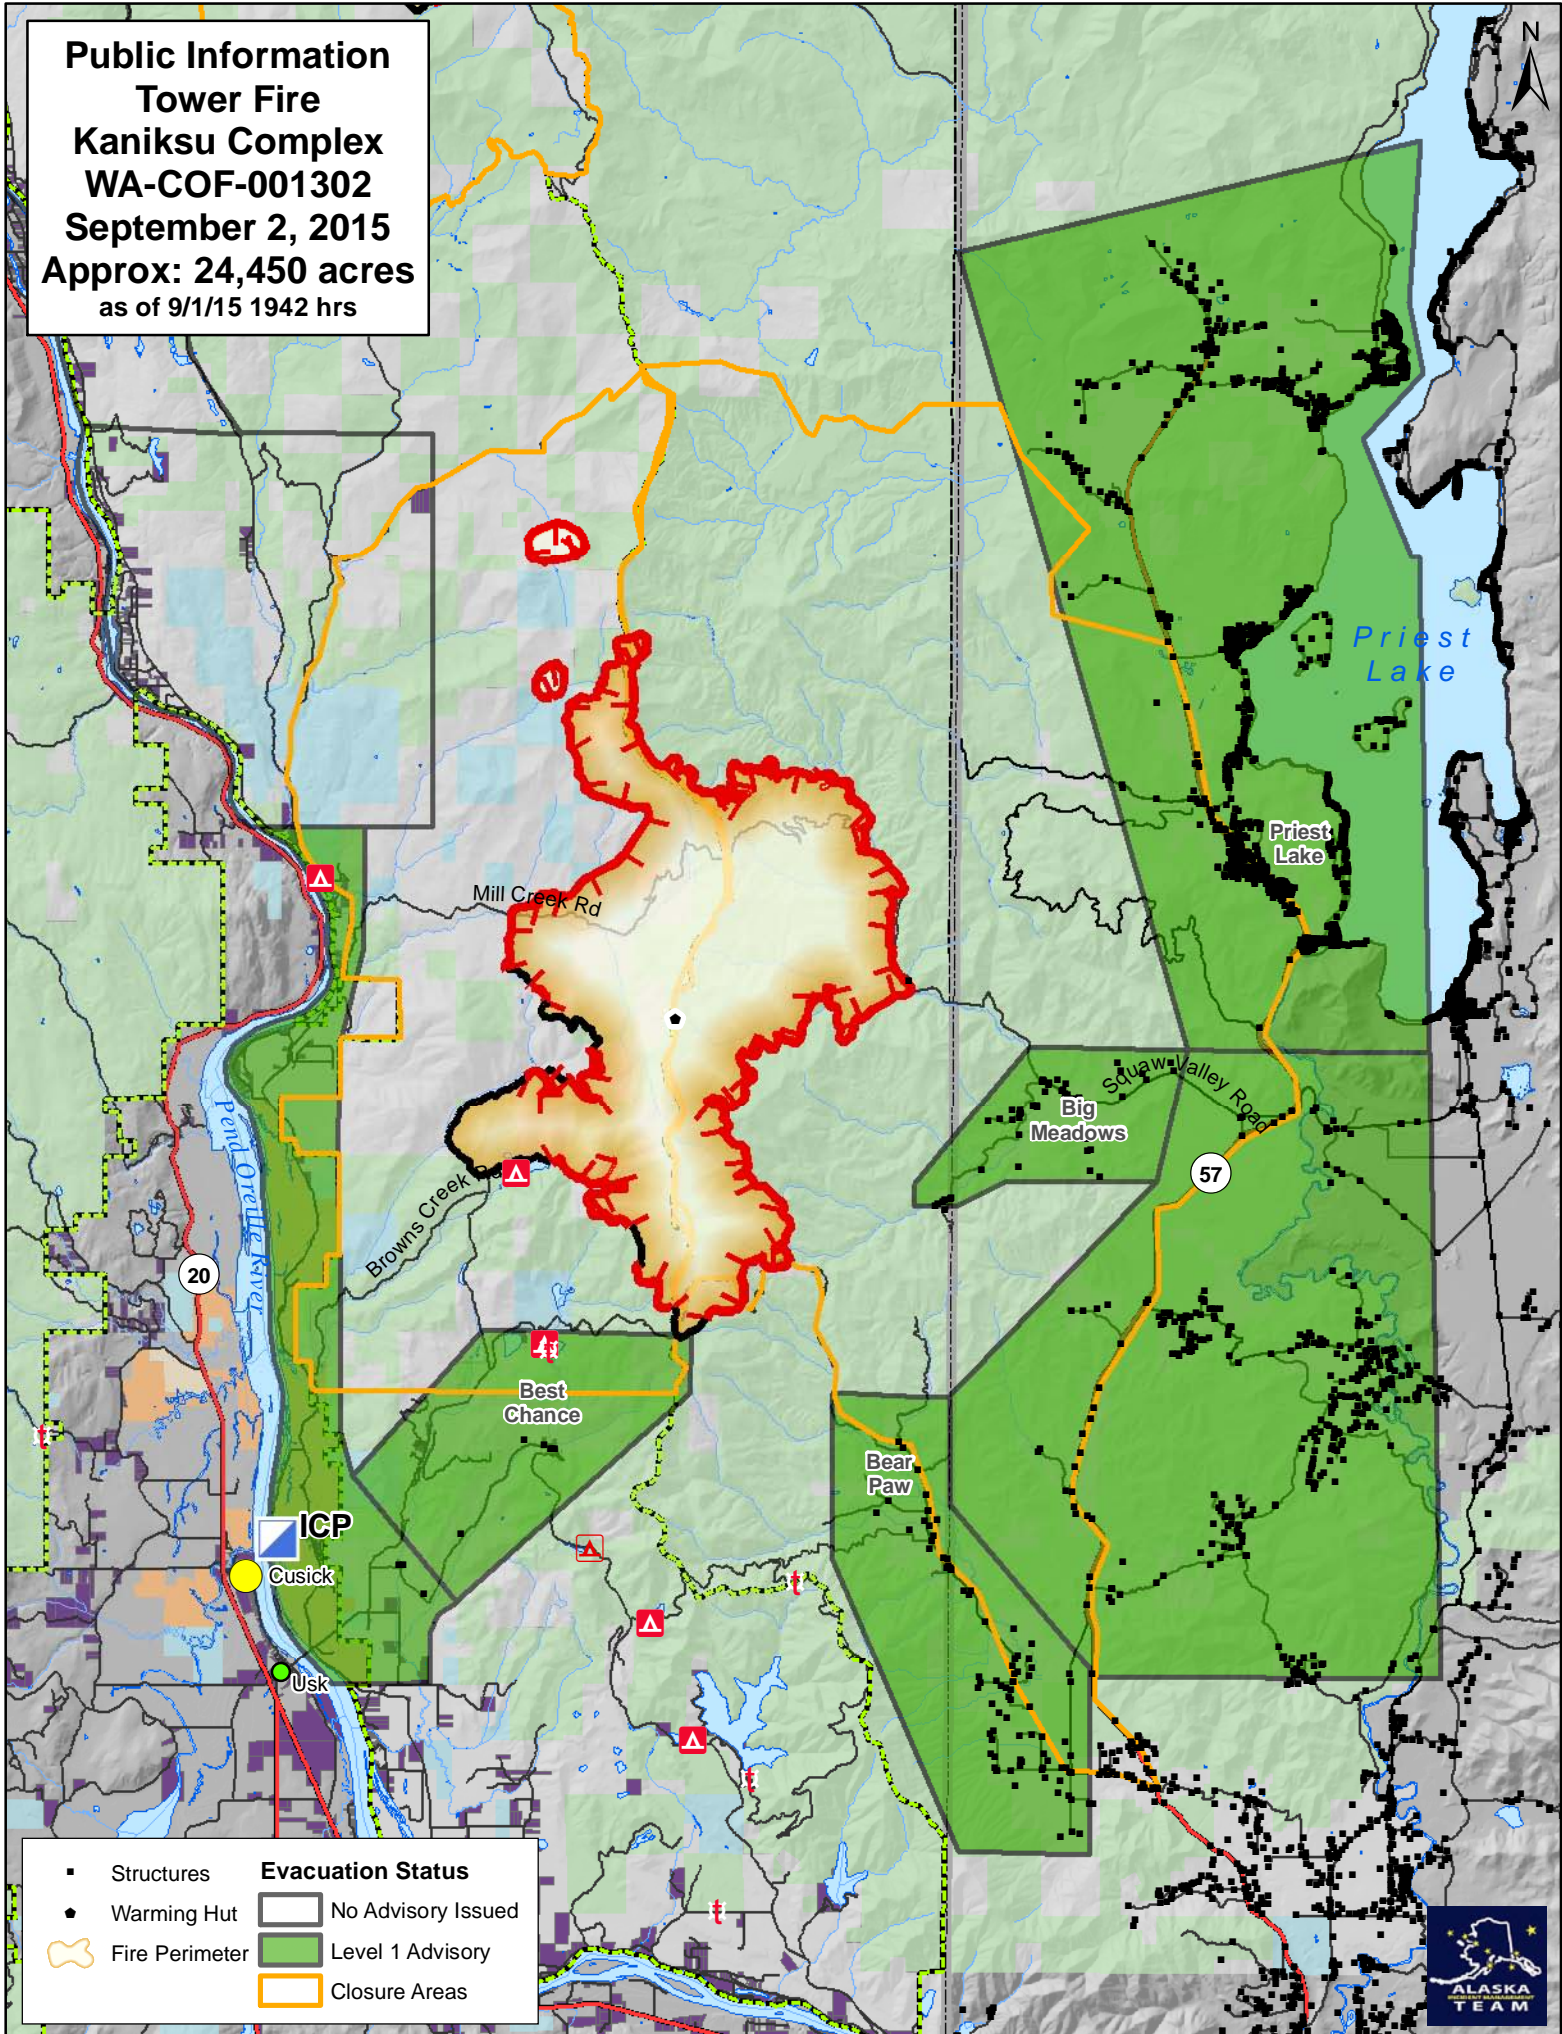

Public Information
Tower Fire
Kaniksu Complex
WA-COF-001302
September 2, 2015
Approx: 24,450 acres
 as of 9/1/15 1942 hrs

▪ Structures	Evacuation Status
• Warming Hut	□ No Advisory Issued
🔥 Fire Perimeter	■ Level 1 Advisory
	▭ Closure Areas