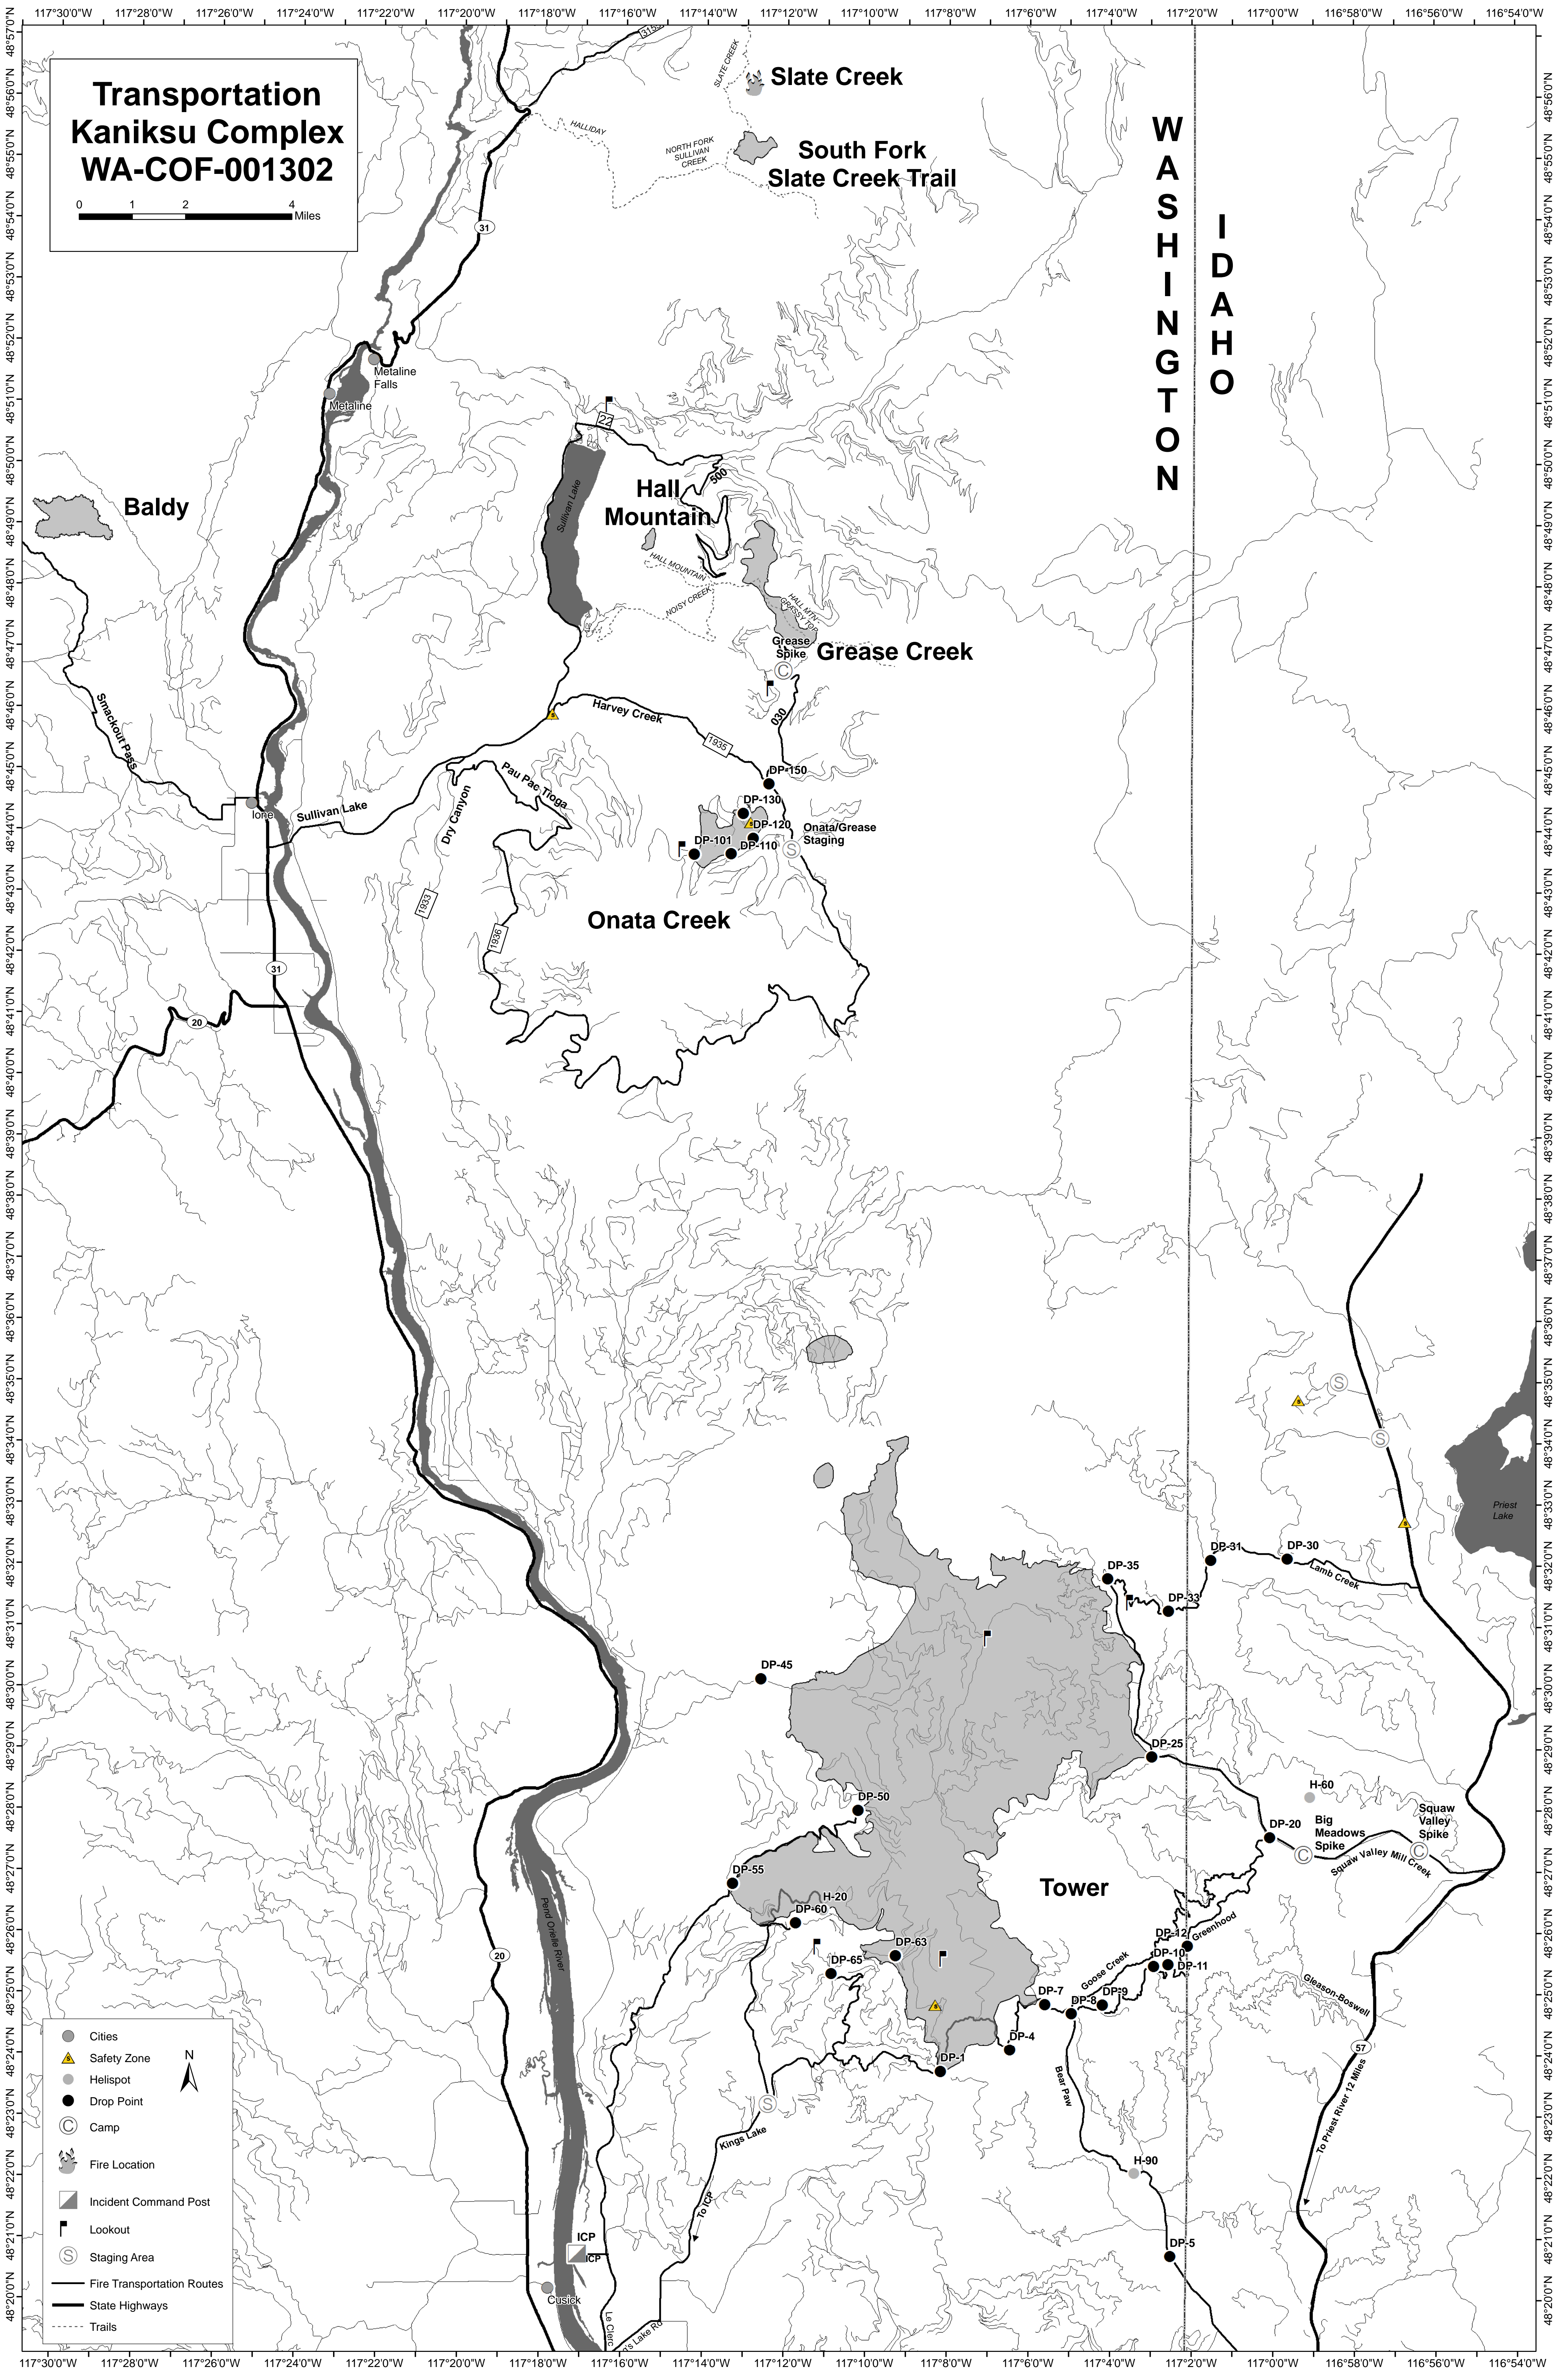

Transportation Kaniksu Complex WA-COF-001302

0 1 2 4 Miles

WASHINGTON
IDAHO

- Cities
- ▲ Safety Zone
- Helispot
- Drop Point
- ⊙ Camp
- 🔥 Fire Location
- ▣ Incident Command Post
- 🏠 Lookout
- ⊙ Staging Area
- Fire Transportation Routes
- State Highways
- - - Trails