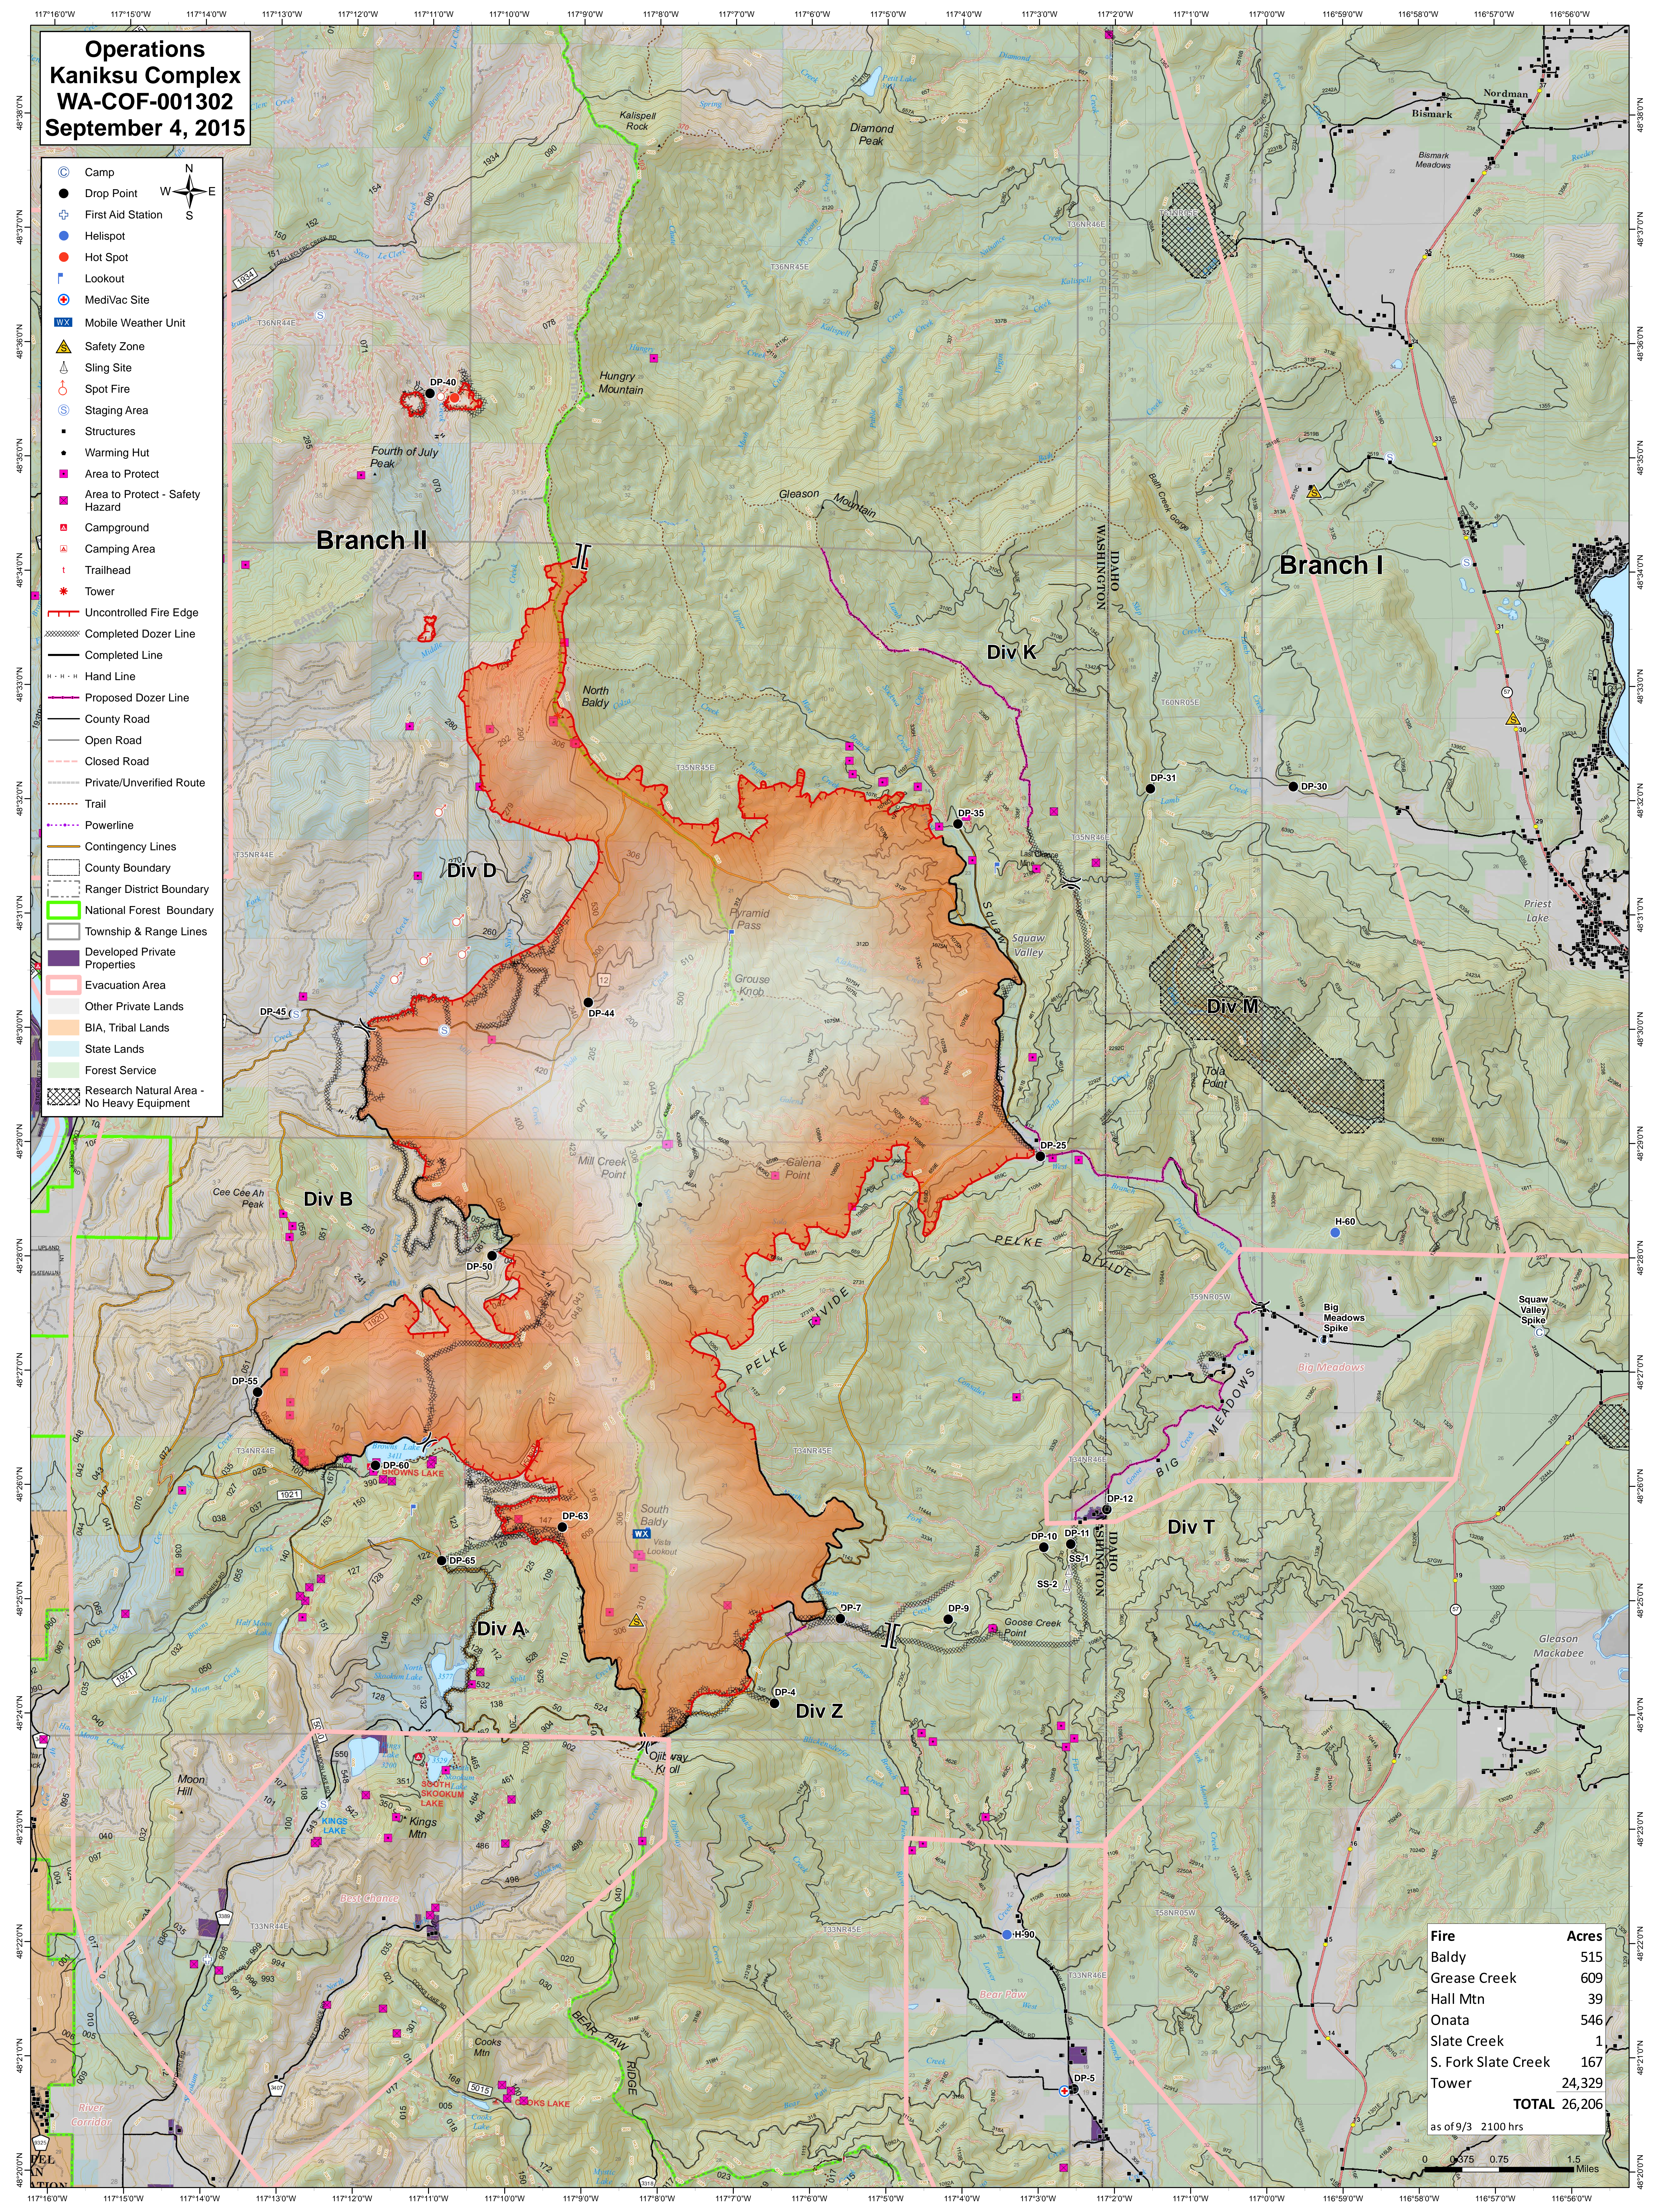

Operations
Kaniksu Complex
WA-COF-001302
September 4, 2015

- Camp
- Drop Point
- First Aid Station
- Helispot
- Hot Spot
- Lookout
- MediVac Site
- Mobile Weather Unit
- Safety Zone
- Sling Site
- Spot Fire
- Staging Area
- Structures
- Warming Hut
- Area to Protect
- Area to Protect - Safety Hazard
- Campground
- Camping Area
- Trailhead
- Tower
- Uncontrolled Fire Edge
- Completed Dozer Line
- Completed Line
- Hand Line
- Proposed Dozer Line
- County Road
- Open Road
- Closed Road
- Private/Unverified Route
- Trail
- Powerline
- Contingency Lines
- County Boundary
- Ranger District Boundary
- National Forest Boundary
- Township & Range Lines
- Developed Private Properties
- Evacuation Area
- Other Private Lands
- BIA, Tribal Lands
- State Lands
- Forest Service
- Research Natural Area - No Heavy Equipment

Fire	Acres
Baldy	515
Grease Creek	609
Hall Mtn	39
Onata	546
Slate Creek	1
S. Fork Slate Creek	167
Tower	24,329
TOTAL	26,206

as of 9/3 2100 hrs