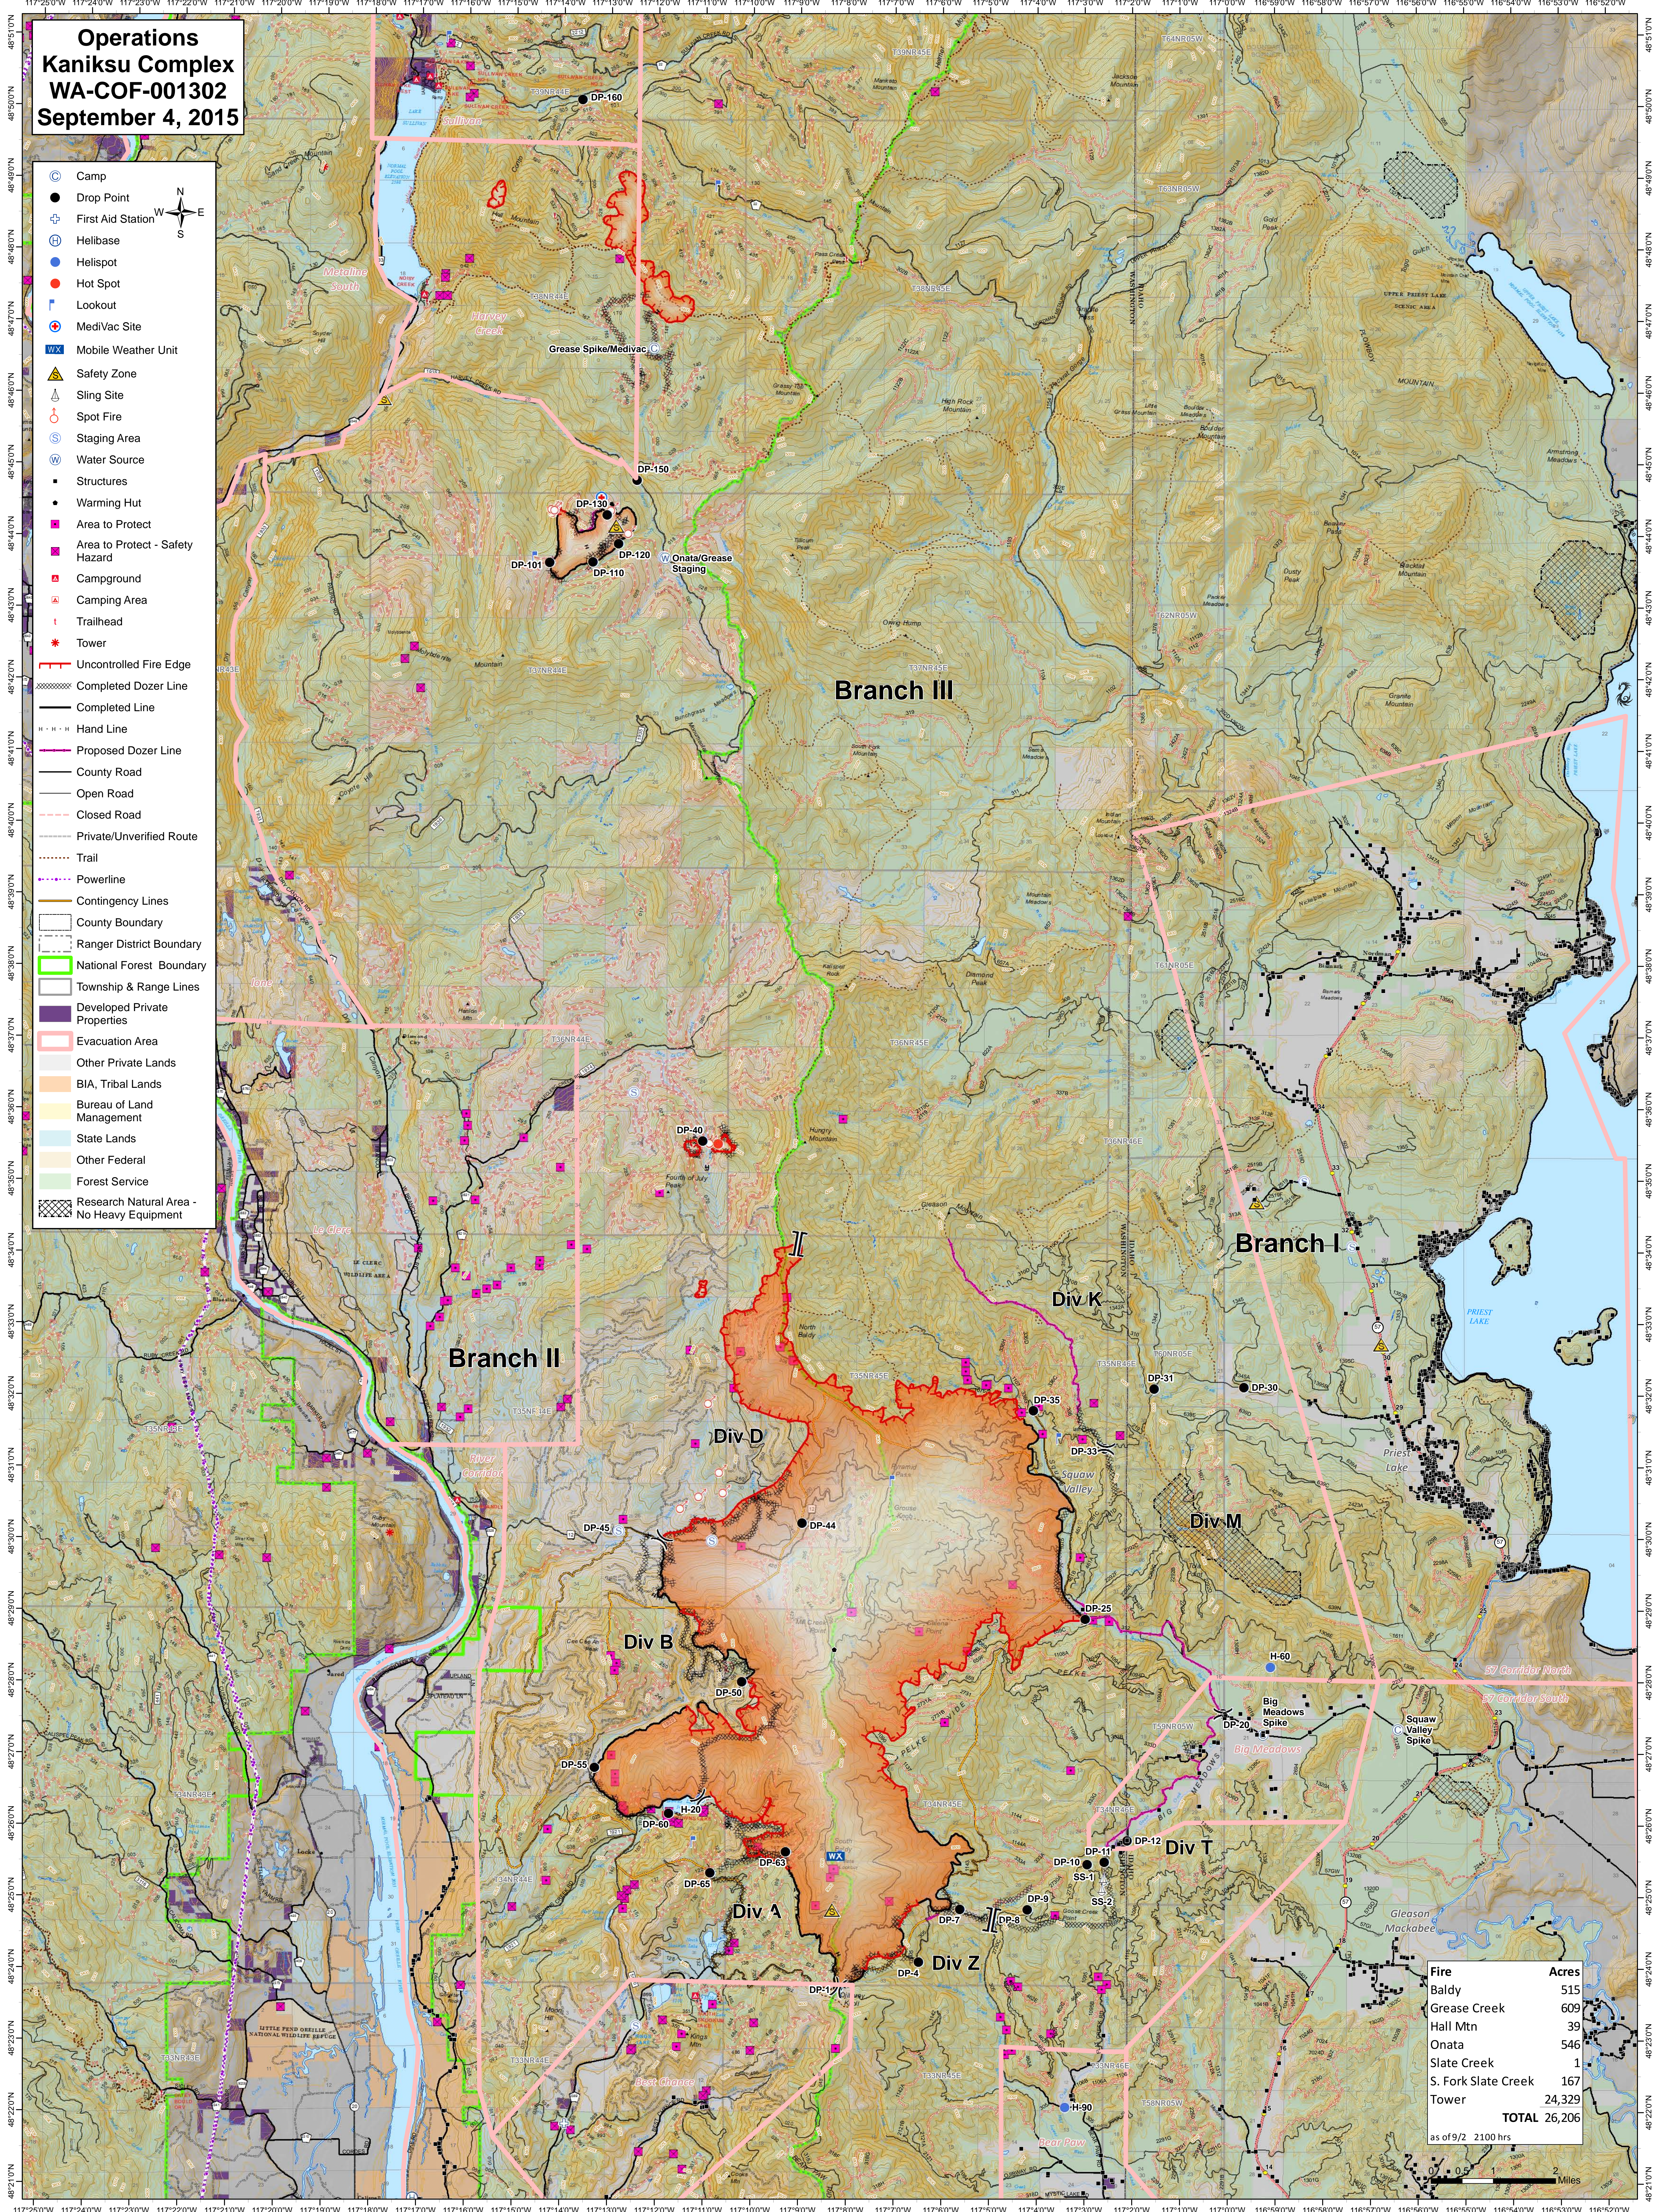

**Operations  
Kaniksu Complex  
WA-COF-001302  
September 4, 2015**

- Camp
- Drop Point
- First Aid Station
- Helibase
- Helispot
- Hot Spot
- Lookout
- MediVac Site
- Mobile Weather Unit
- Safety Zone
- Sling Site
- Spot Fire
- Staging Area
- Water Source
- Structures
- Warming Hut
- Area to Protect
- Area to Protect - Safety Hazard
- Campground
- Camping Area
- Trailhead
- Tower
- Uncontrolled Fire Edge
- Completed Dozer Line
- Completed Line
- Hand Line
- Proposed Dozer Line
- County Road
- Open Road
- Closed Road
- Private/Unverified Route
- Trail
- Powerline
- Contingency Lines
- County Boundary
- Ranger District Boundary
- National Forest Boundary
- Township & Range Lines
- Developed Private Properties
- Evacuation Area
- Other Private Lands
- BIA, Tribal Lands
- Bureau of Land Management
- State Lands
- Other Federal
- Forest Service
- Research Natural Area - No Heavy Equipment

Fire	Acres
Baldy	515
Grease Creek	609
Hall Mtn	39
Onata	546
Slate Creek	1
S. Fork Slate Creek	167
Tower	24,329
<b>TOTAL</b>	<b>26,206</b>

as of 9/2 2100 hrs