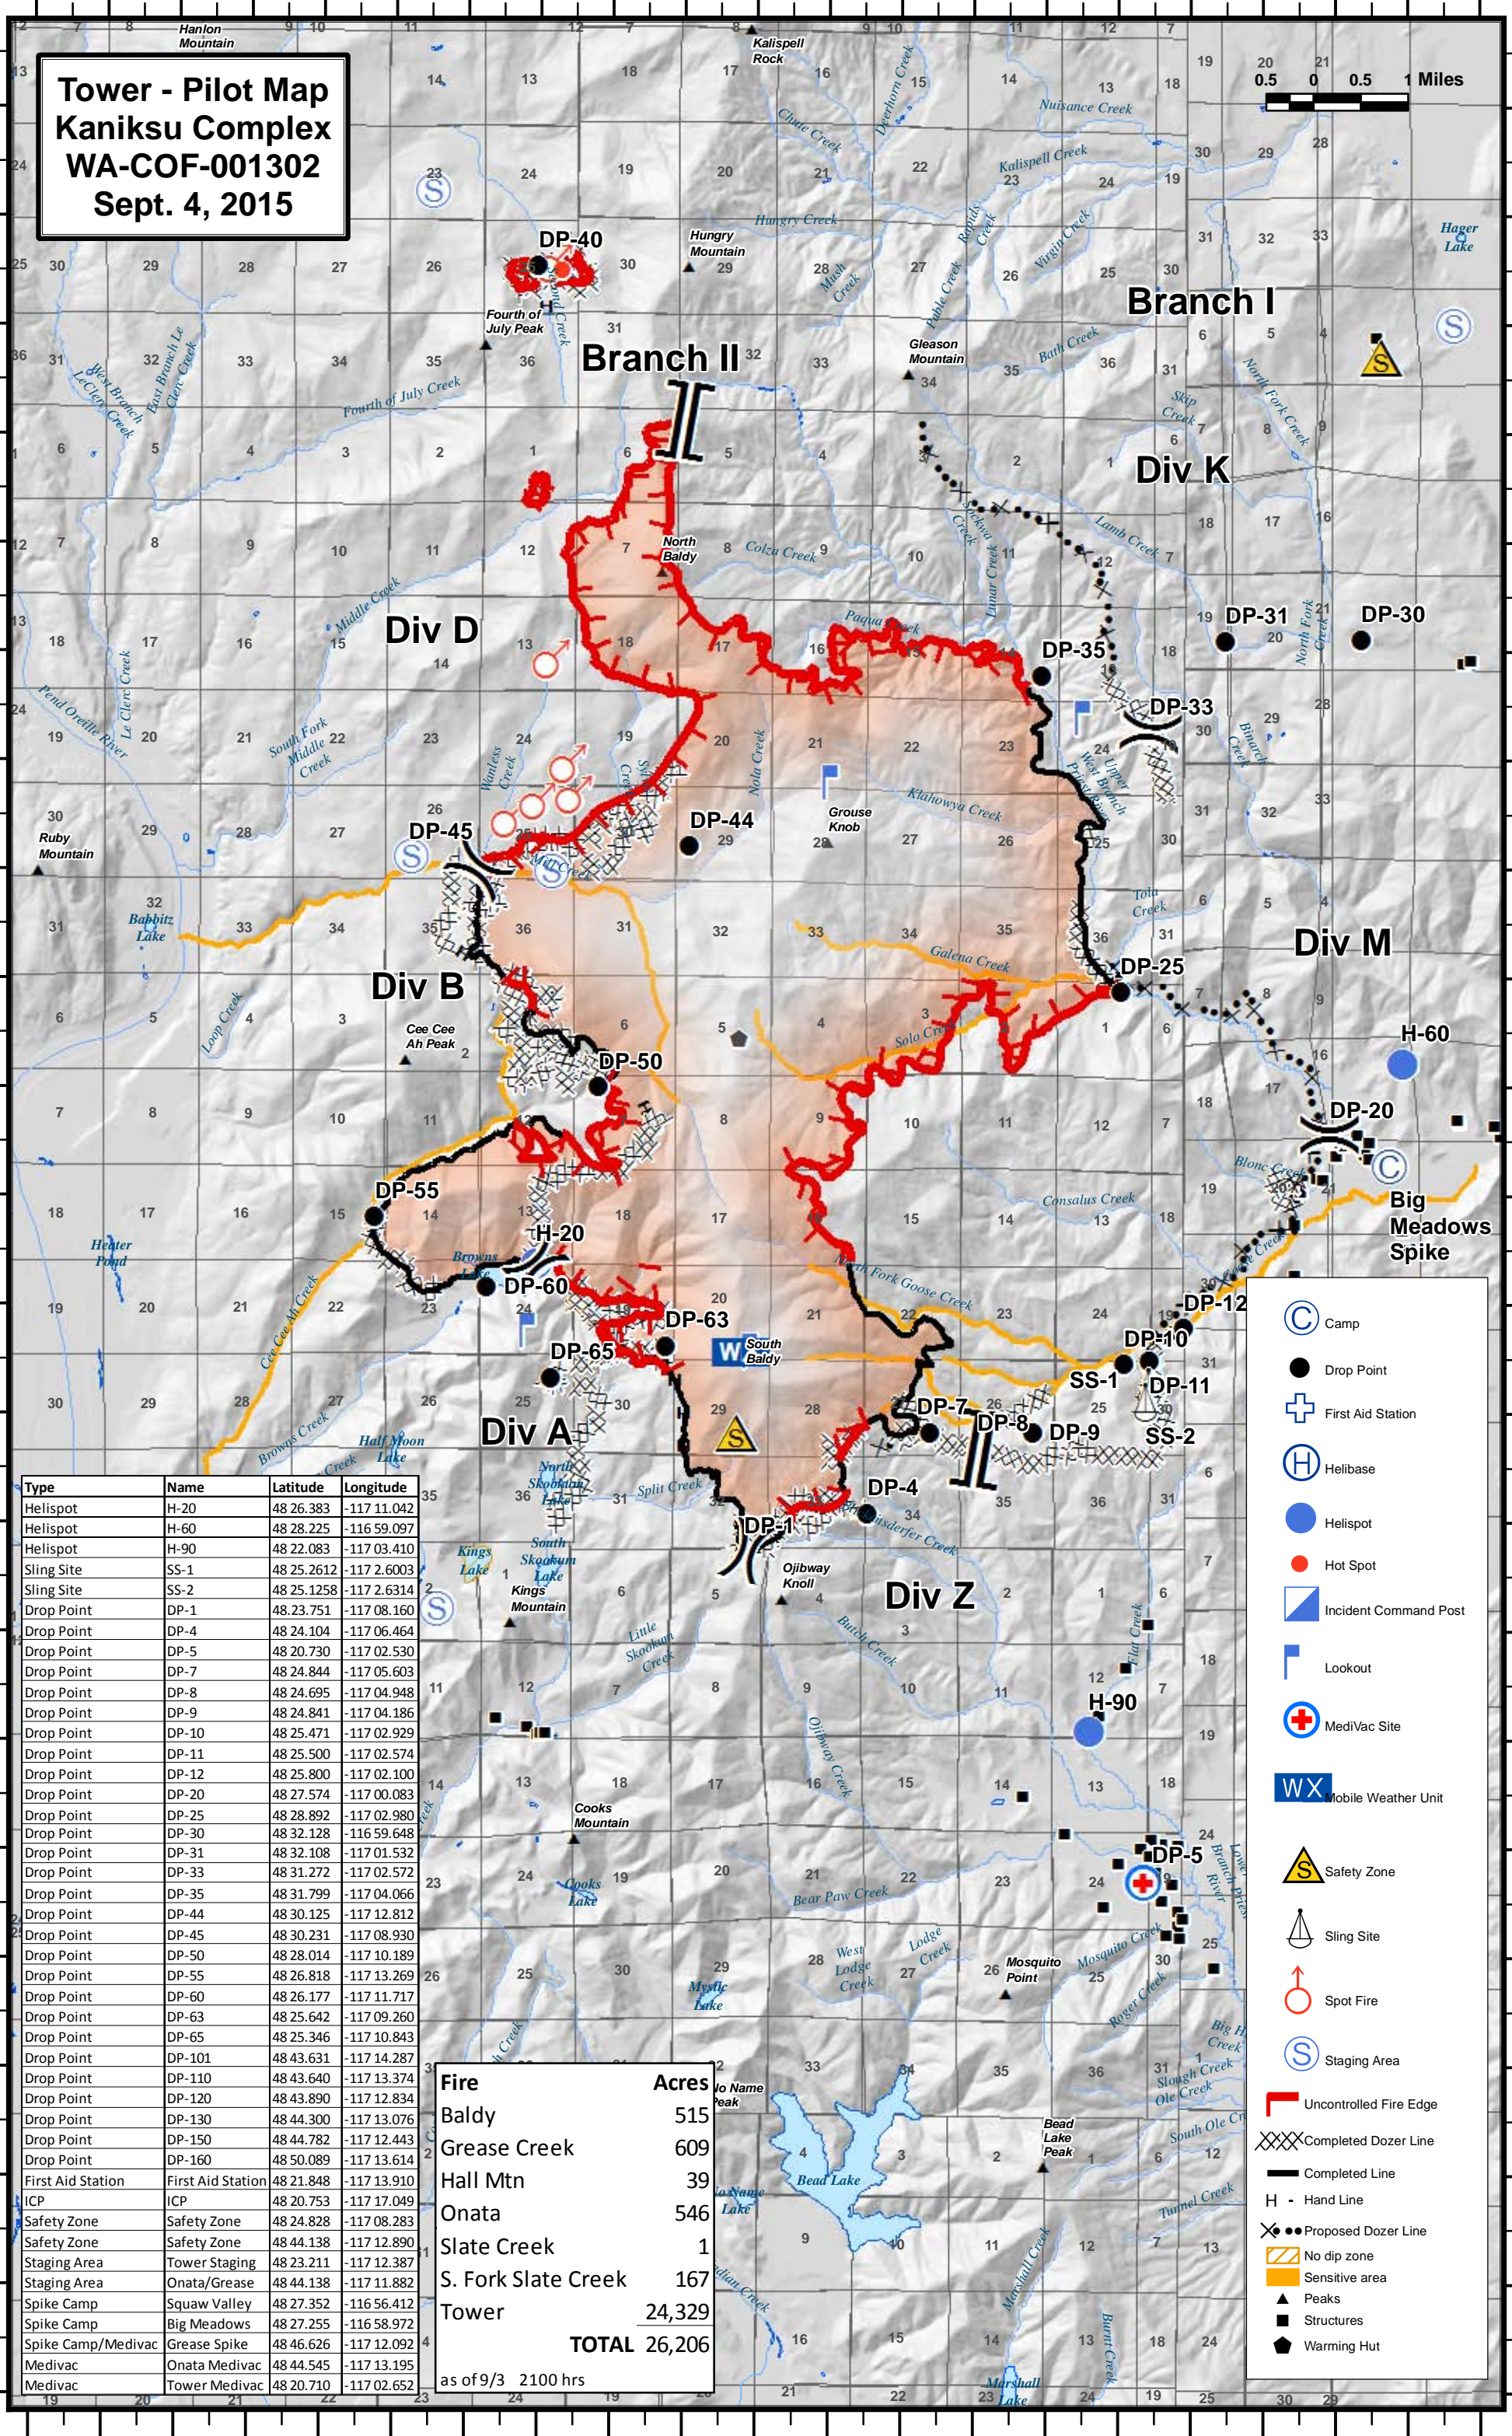

**Tower - Pilot Map
Kaniksu Complex
WA-COF-001302
Sept. 4, 2015**

Type	Name	Latitude	Longitude
Helispot	H-20	48 26.383	-117 11.042
Helispot	H-60	48 28.225	-116 59.097
Helispot	H-90	48 22.083	-117 03.410
Sling Site	SS-1	48 25.2612	-117 2.6003
Sling Site	SS-2	48 25.1258	-117 2.6314
Drop Point	DP-1	48.23.751	-117 08.160
Drop Point	DP-4	48 24.104	-117 06.464
Drop Point	DP-5	48 20.730	-117 02.530
Drop Point	DP-7	48 24.844	-117 05.603
Drop Point	DP-8	48 24.695	-117 04.948
Drop Point	DP-9	48 24.841	-117 04.186
Drop Point	DP-10	48 25.471	-117 02.929
Drop Point	DP-11	48 25.500	-117 02.574
Drop Point	DP-12	48 25.800	-117 02.100
Drop Point	DP-20	48 27.574	-117 00.083
Drop Point	DP-25	48 28.892	-117 02.980
Drop Point	DP-30	48 32.128	-116 59.648
Drop Point	DP-31	48 32.108	-117 01.532
Drop Point	DP-33	48 31.272	-117 02.572
Drop Point	DP-35	48 31.799	-117 04.066
Drop Point	DP-44	48 30.125	-117 12.812
Drop Point	DP-45	48 30.231	-117 08.930
Drop Point	DP-50	48 28.014	-117 10.189
Drop Point	DP-55	48 26.818	-117 13.269
Drop Point	DP-60	48 26.177	-117 11.717
Drop Point	DP-63	48 25.642	-117 09.260
Drop Point	DP-65	48 25.346	-117 10.843
Drop Point	DP-101	48 43.631	-117 14.287
Drop Point	DP-110	48 43.640	-117 13.374
Drop Point	DP-120	48 43.890	-117 12.834
Drop Point	DP-130	48 44.300	-117 13.076
Drop Point	DP-150	48 44.782	-117 12.443
Drop Point	DP-160	48 50.089	-117 13.614
First Aid Station	First Aid Station	48 21.848	-117 13.910
ICP	ICP	48 20.753	-117 17.049
Safety Zone	Safety Zone	48 24.828	-117 08.283
Safety Zone	Safety Zone	48 44.138	-117 12.890
Staging Area	Tower Staging	48 23.211	-117 12.387
Staging Area	Onata/Grease	48 44.138	-117 11.882
Spike Camp	Squaw Valley	48 27.352	-116 56.412
Spike Camp	Big Meadows	48 27.255	-116 58.972
Spike Camp/Medivac	Grease Spike	48 46.626	-117 12.092
Medivac	Onata Medivac	48 44.545	-117 13.195
Medivac	Tower Medivac	48 20.710	-117 02.652