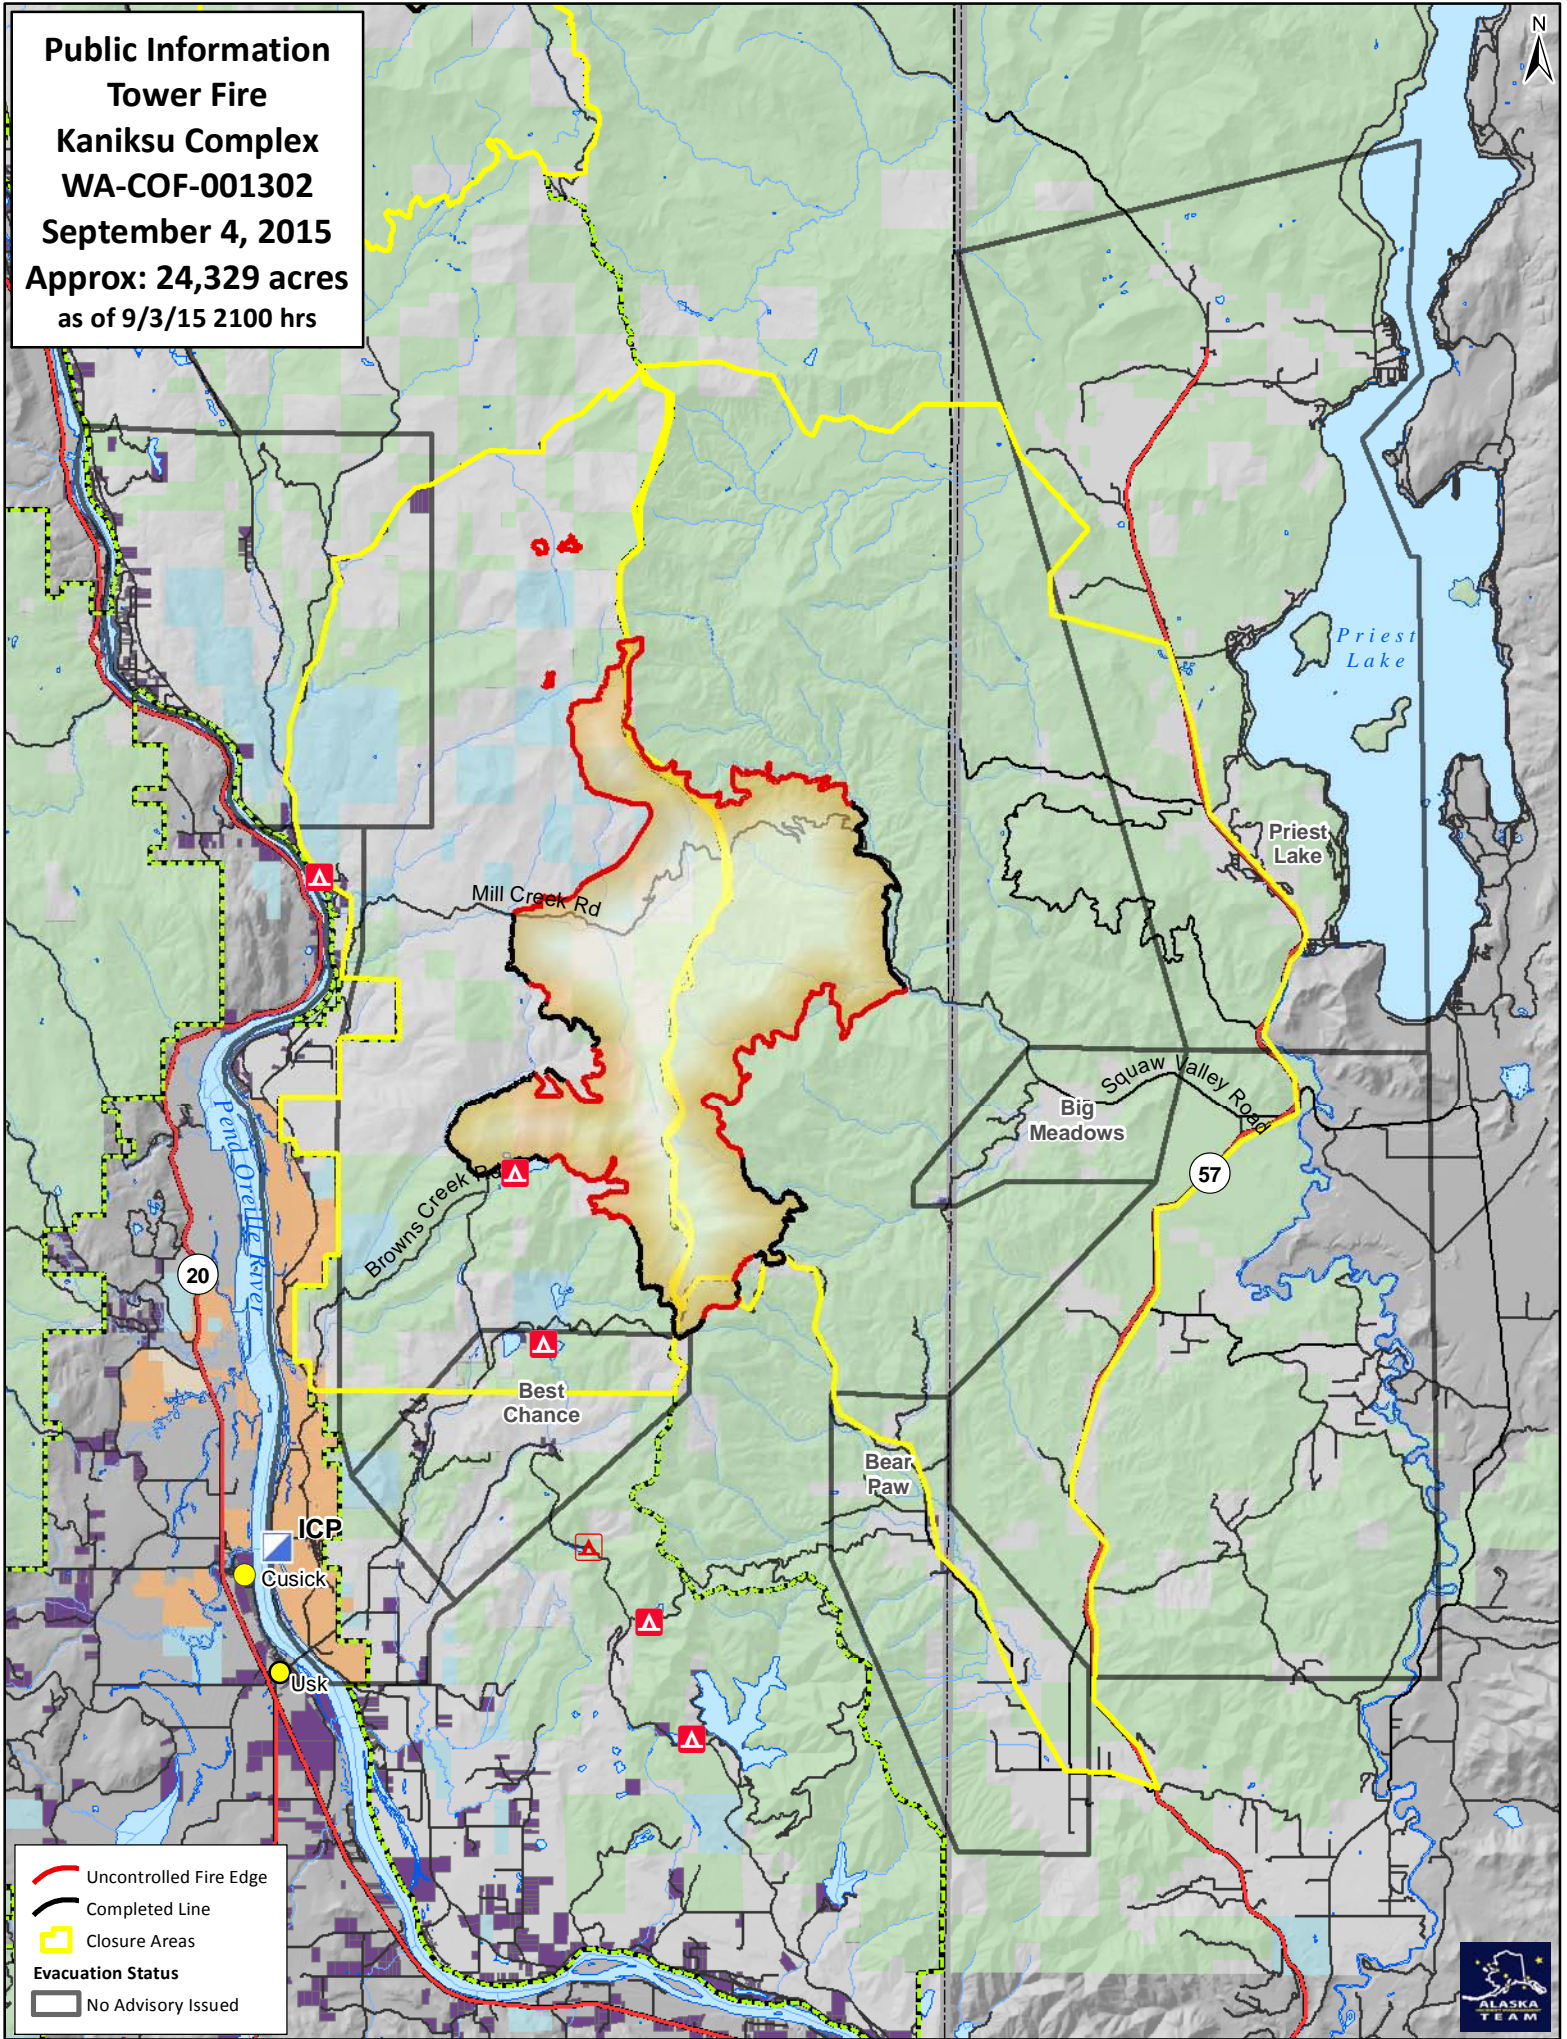

Public Information
Tower Fire
Kaniksu Complex
WA-COF-001302
September 4, 2015
Approx: 24,329 acres
as of 9/3/15 2100 hrs

-  Uncontrolled Fire Edge
-  Completed Line
-  Closure Areas
- Evacuation Status**
-  No Advisory Issued