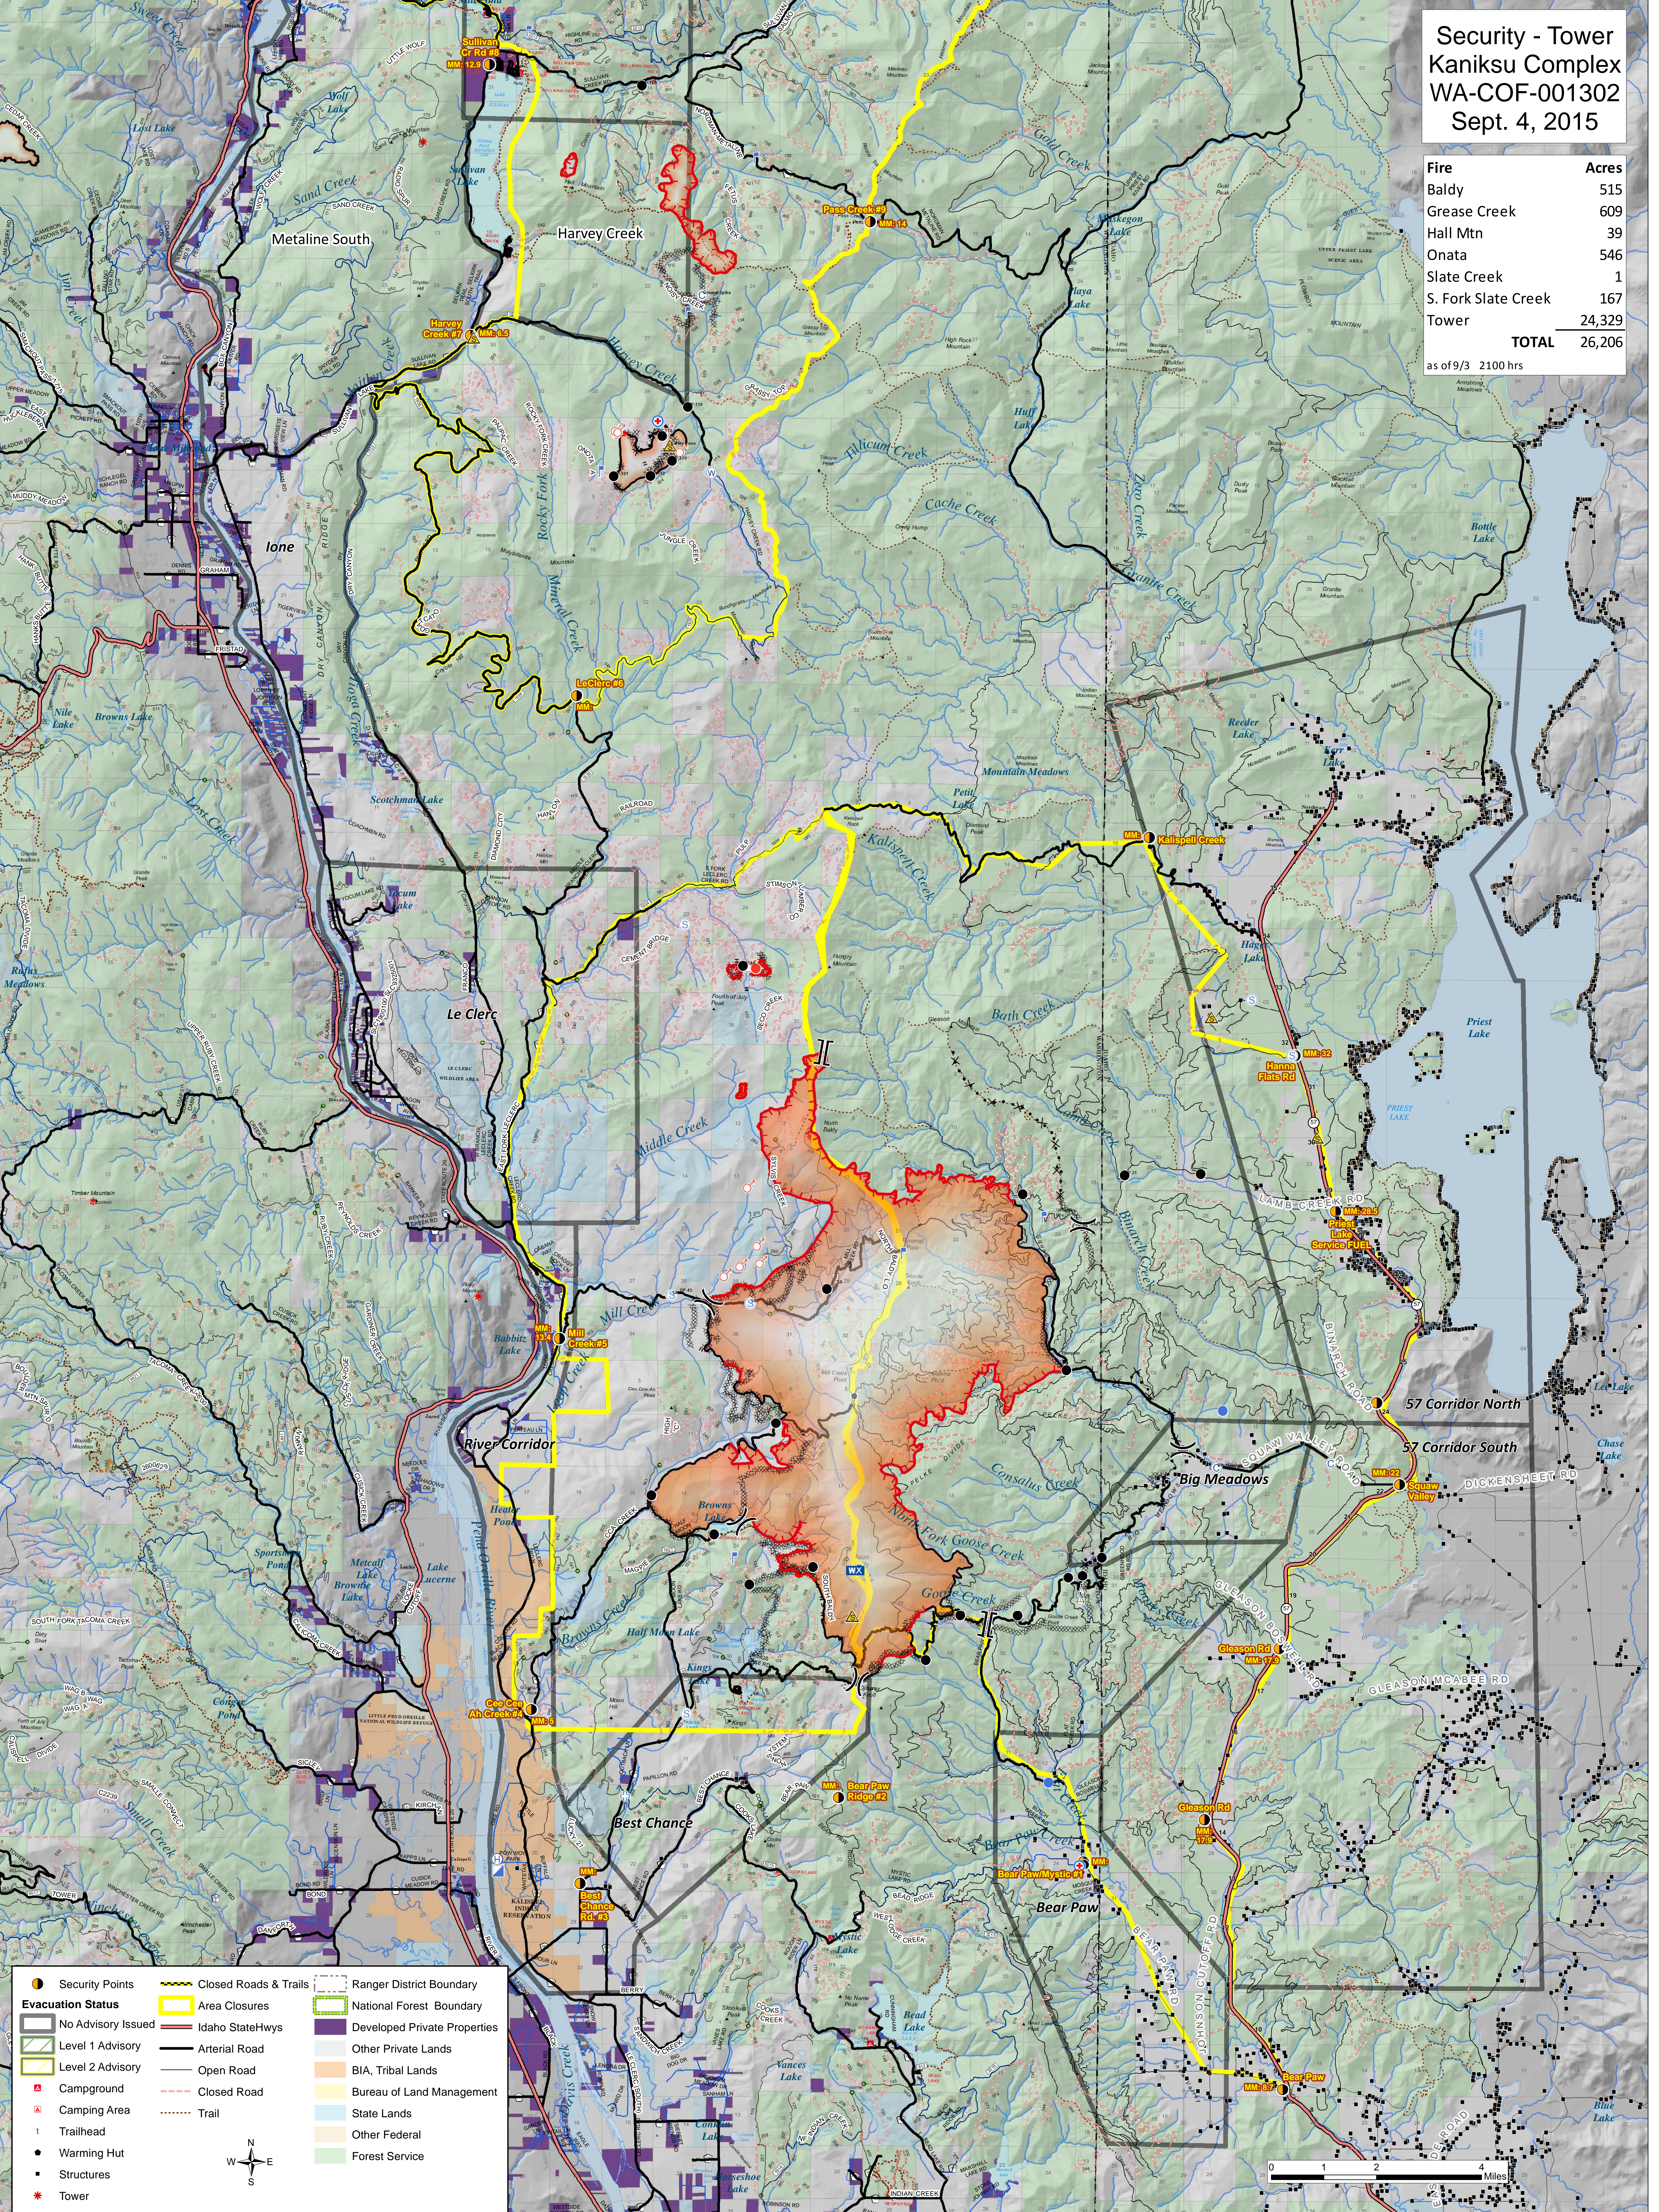

**Security - Tower
Kaniksu Complex
WA-COF-001302
Sept. 4, 2015**

Fire	Acres
Baldy	515
Grease Creek	609
Hall Mtn	39
Onata	546
Slate Creek	1
S. Fork Slate Creek	167
Tower	24,329
TOTAL	26,206

as of 9/3 2100 hrs

Security Points	Closed Roads & Trails	Ranger District Boundary
Evacuation Status	Area Closures	National Forest Boundary
No Advisory Issued	Idaho StateHwys	Developed Private Properties
Level 1 Advisory	Arterial Road	Other Private Lands
Level 2 Advisory	Open Road	BIA, Tribal Lands
Campground	Closed Road	Bureau of Land Management
Camping Area	Trail	State Lands
Trailhead		Other Federal
Warming Hut		Forest Service
Structures		
Tower		