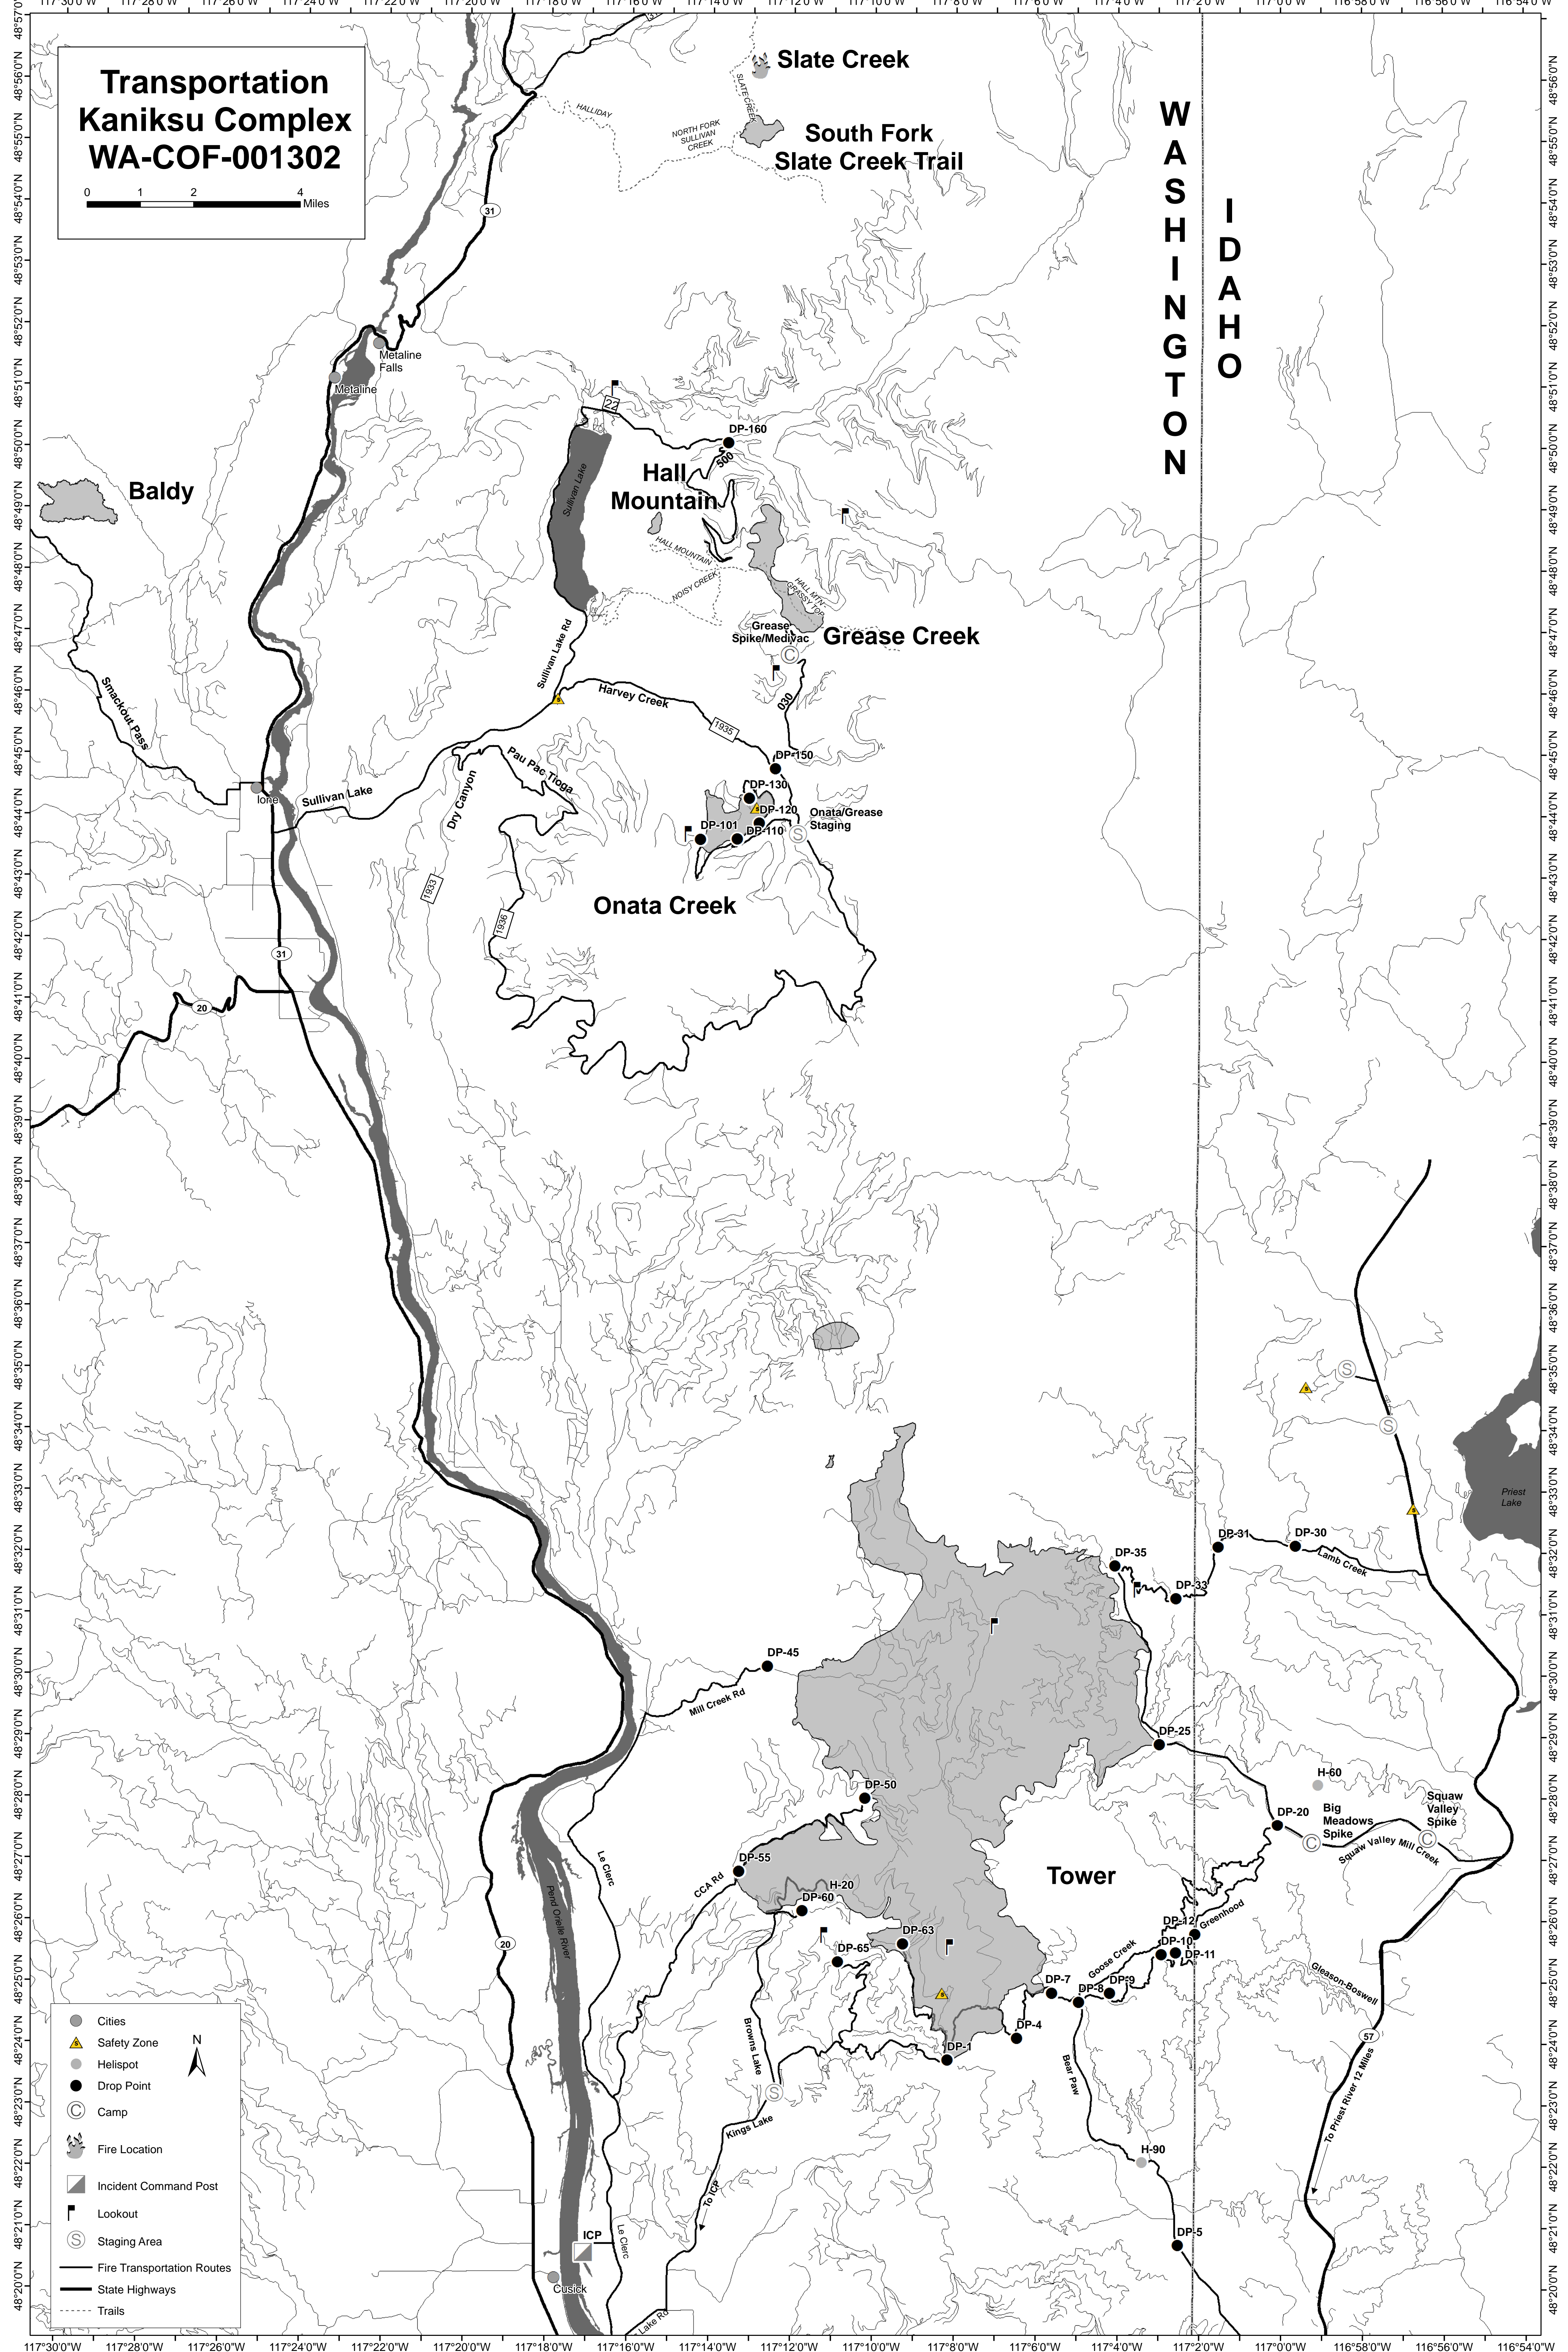

Transportation Kaniksu Complex WA-COF-001302

WASHINGTON
IDAHO

- Cities
- ▲ Safety Zone
- Helispot
- Drop Point
- Camp
- 🔥 Fire Location
- ▣ Incident Command Post
- 🏠 Lookout
- ⊙ Staging Area
- Fire Transportation Routes
- State Highways
- - - Trails