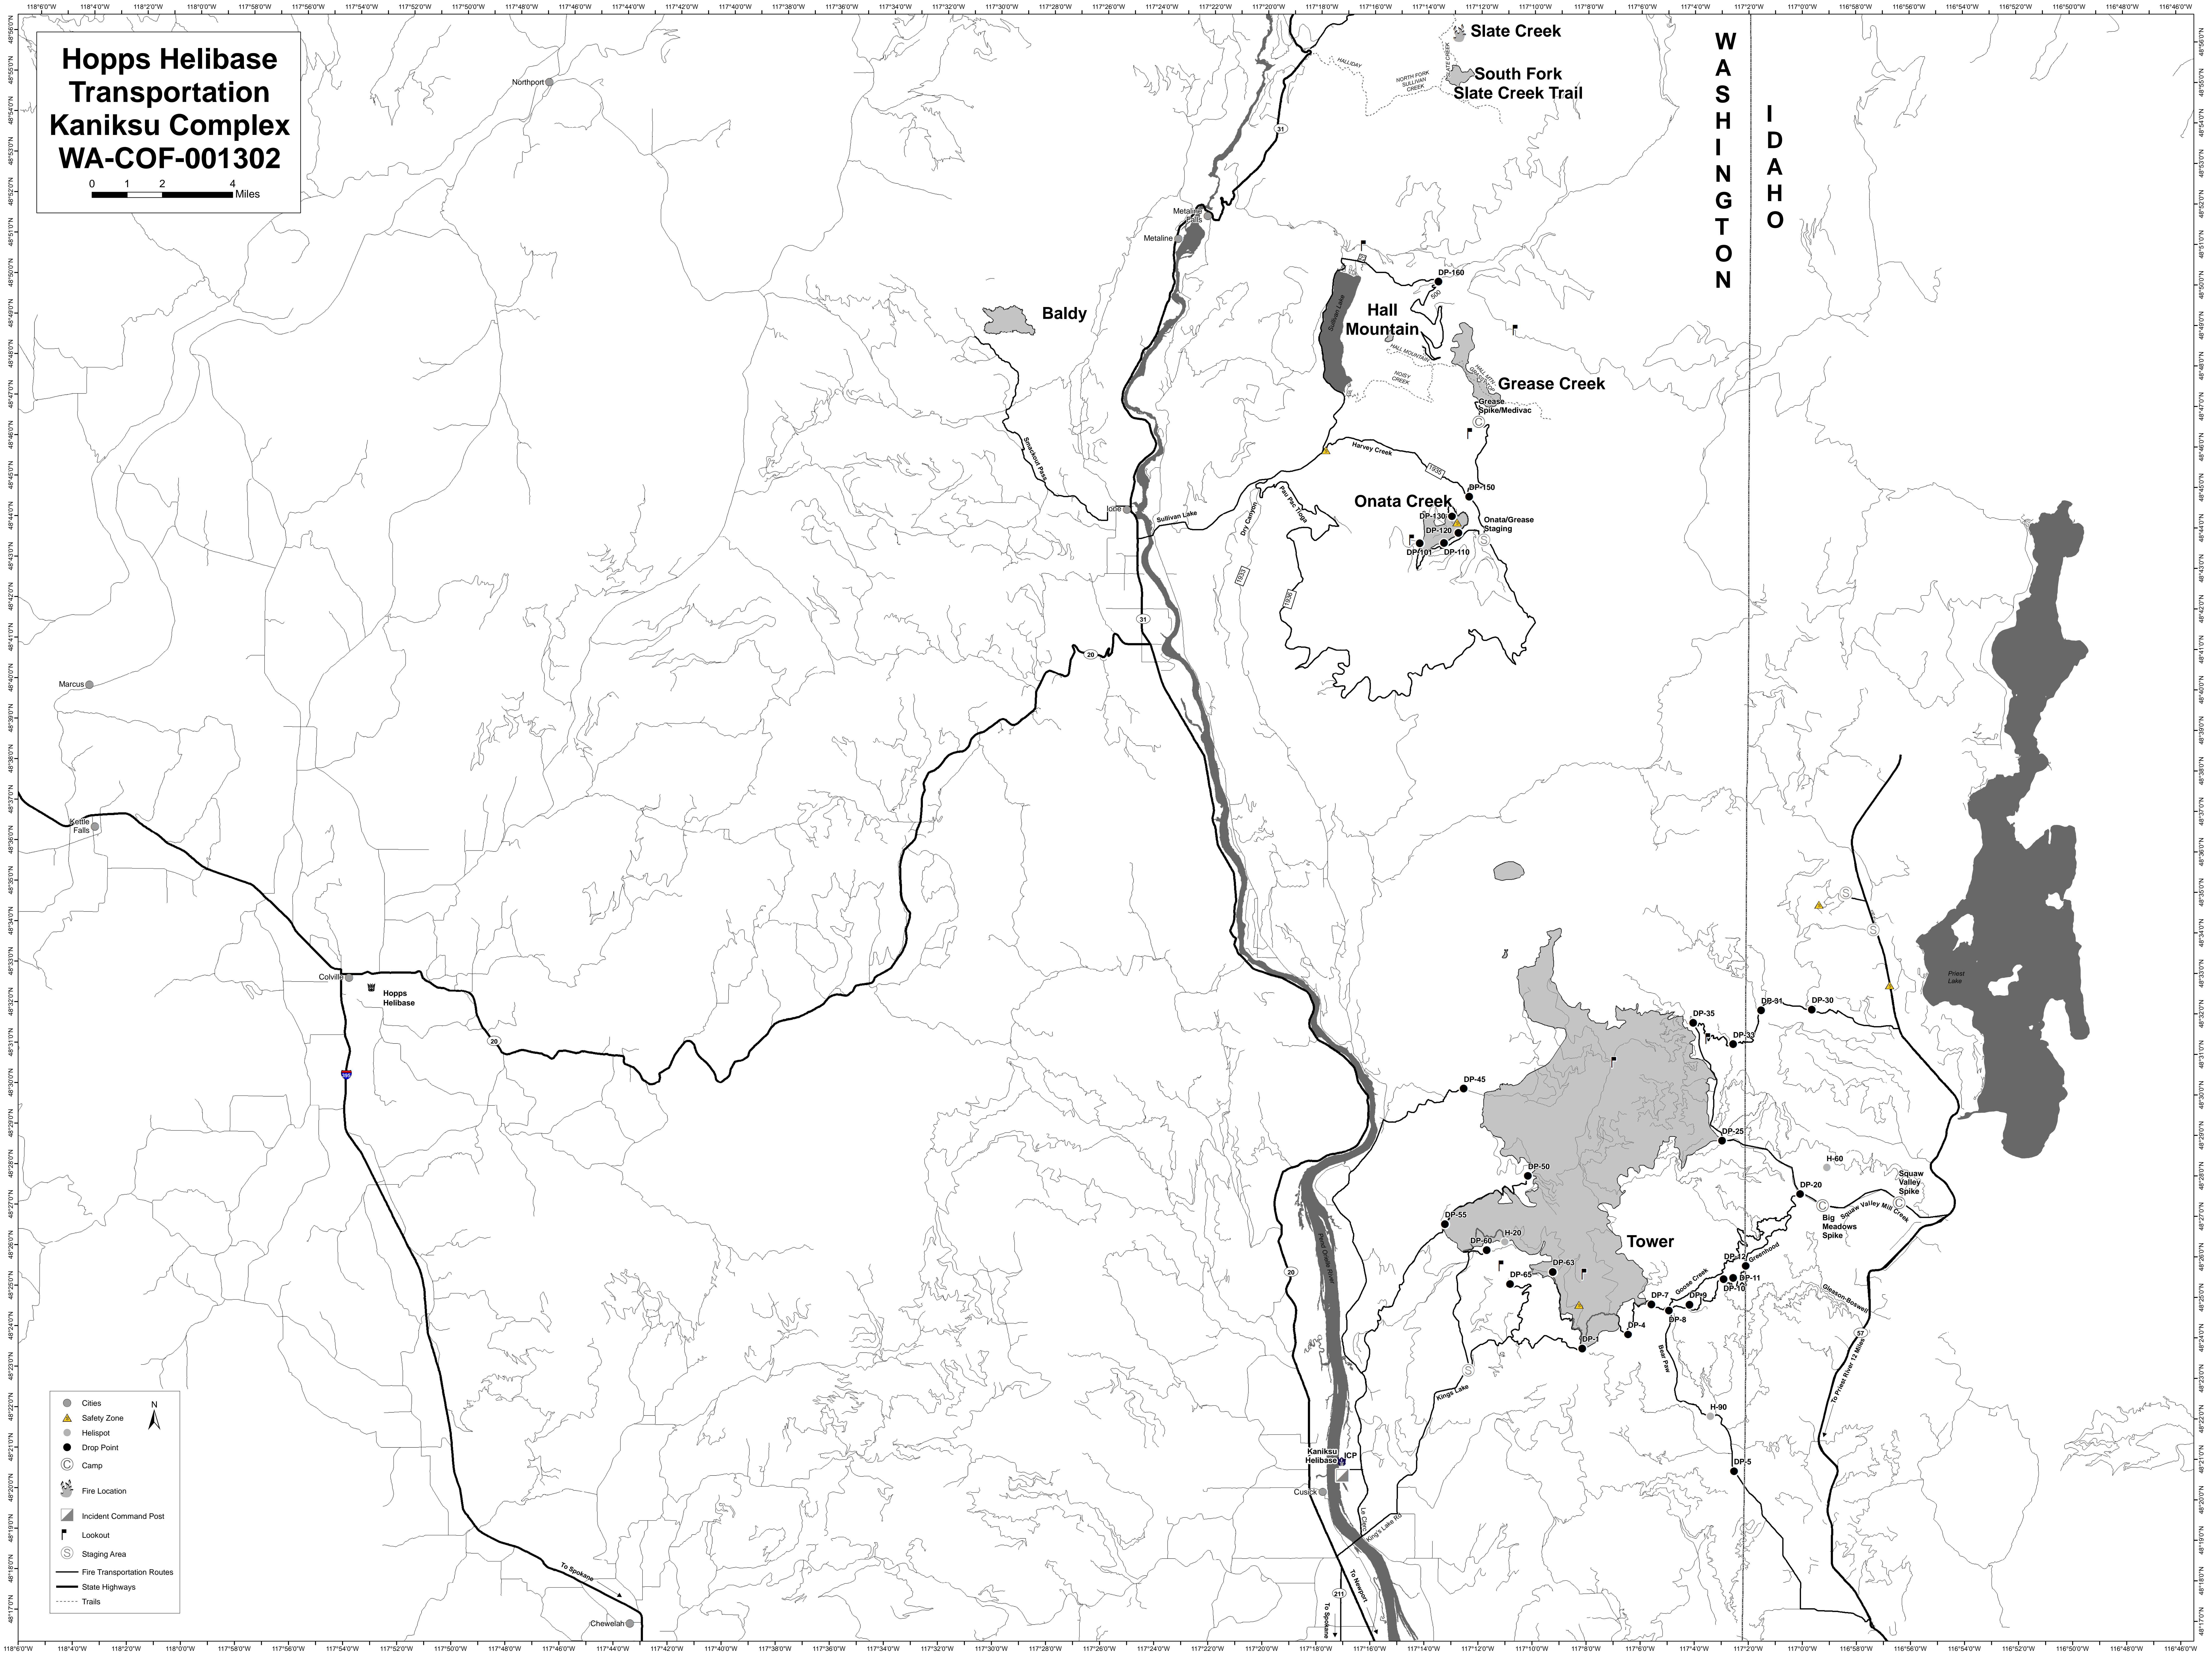

Hopps Helibase Transportation Kaniksu Complex WA-COF-001302

- Cities
- ▲ Safety Zone
- Helispot
- Drop Point
- Camp
- 🔥 Fire Location
- ▣ Incident Command Post
- ▭ Lookout
- Ⓜ Staging Area
- Fire Transportation Routes
- State Highways
- ⋯ Trails

Northport

Marcus

Kettle Falls

Colville

Hopps Helibase

20

To Spokane

Chewelah

Metaline Falls

Metaline

Baldy

Hall Mountain

Slate Creek

South Fork
Slate Creek Trail

Grease Creek

Onata Creek

DP-160

DP-150

DP-130

DP-120

DP-110

DP-101

Onata/Grease Staging

Grease Spike/Medivac

Harvey Creek

DP-75

DP-70

DP-65

DP-60

DP-55

DP-50

DP-45

DP-40

DP-35

DP-30

DP-25

DP-20

DP-15

DP-10

DP-5

DP-3

DP-2

DP-1

DP-65

DP-60

DP-55

DP-50

DP-45

DP-40

DP-35

DP-30

DP-25

DP-20

DP-15

DP-10

DP-5

DP-3

DP-2

DP-1

DP-65

DP-60

DP-55

DP-50

DP-45

DP-40

DP-35

DP-30

DP-25

DP-20

DP-15

DP-10

DP-5

DP-3

DP-2

DP-1

DP-65

DP-60

DP-55

DP-50

DP-45

DP-40

DP-35

DP-30

DP-25

DP-20

DP-15

DP-10

DP-5

DP-3

DP-2

DP-1

DP-65

DP-60

DP-55

DP-50

DP-45

DP-40

DP-35

DP-30

DP-25

DP-20

DP-15

DP-10

DP-5

DP-3

DP-2

DP-1

DP-65

DP-60

DP-55

DP-50

DP-45

DP-40

DP-35

DP-30

DP-25

DP-20

DP-15

DP-10

DP-5

DP-3

DP-2

DP-1

DP-65

DP-60

DP-55

DP-50

DP-45

DP-40

DP-35

DP-30

DP-25

DP-20

DP-15

DP-10

DP-5

DP-3

DP-2

DP-1

DP-65

DP-60

DP-55

DP-50

DP-45

DP-40

DP-35

DP-30

DP-25

DP-20

DP-15

DP-10

DP-5

DP-3

DP-2

DP-1

DP-65

DP-60

DP-55

DP-50

DP-45

DP-40

DP-35

DP-30

DP-25

DP-20

DP-15

DP-10

DP-5

DP-3

DP-2

DP-1

DP-65

DP-60

DP-55

DP-50

DP-45

DP-40

DP-35

DP-30

DP-25

DP-20

DP-15

DP-10

DP-5

DP-3

DP-2

DP-1

DP-65

DP-60

DP-55

DP-50

DP-45

DP-40

DP-35

DP-30

DP-25

DP-20

DP-15

DP-10

DP-5

DP-3

DP-2

DP-1

DP-65

DP-60

DP-55

DP-50

DP-45

DP-40

DP-35

DP-30

DP-25

DP-20

DP-15

DP-10

DP-5

DP-3

DP-2

DP-1

DP-65

DP-60

DP-55

DP-50

DP-45

DP-40

DP-35

DP-30

DP-25

DP-20

DP-15

DP-10

DP-5

DP-3

DP-2

DP-1

DP-65

DP-60

DP-55

DP-50

DP-45

DP-40

DP-35

DP-30

DP-25

DP-20

DP-15

DP-10

DP-5

DP-3

DP-2

DP-1

DP-65

DP-60

DP-55

DP-50

DP-45

DP-40

DP-35

DP-30

DP-25

DP-20

DP-15

DP-10

DP-5

DP-3

DP-2

DP-1

DP-65

DP-60

DP-55

DP-50

DP-45

DP-40

DP-35

DP-30

DP-25