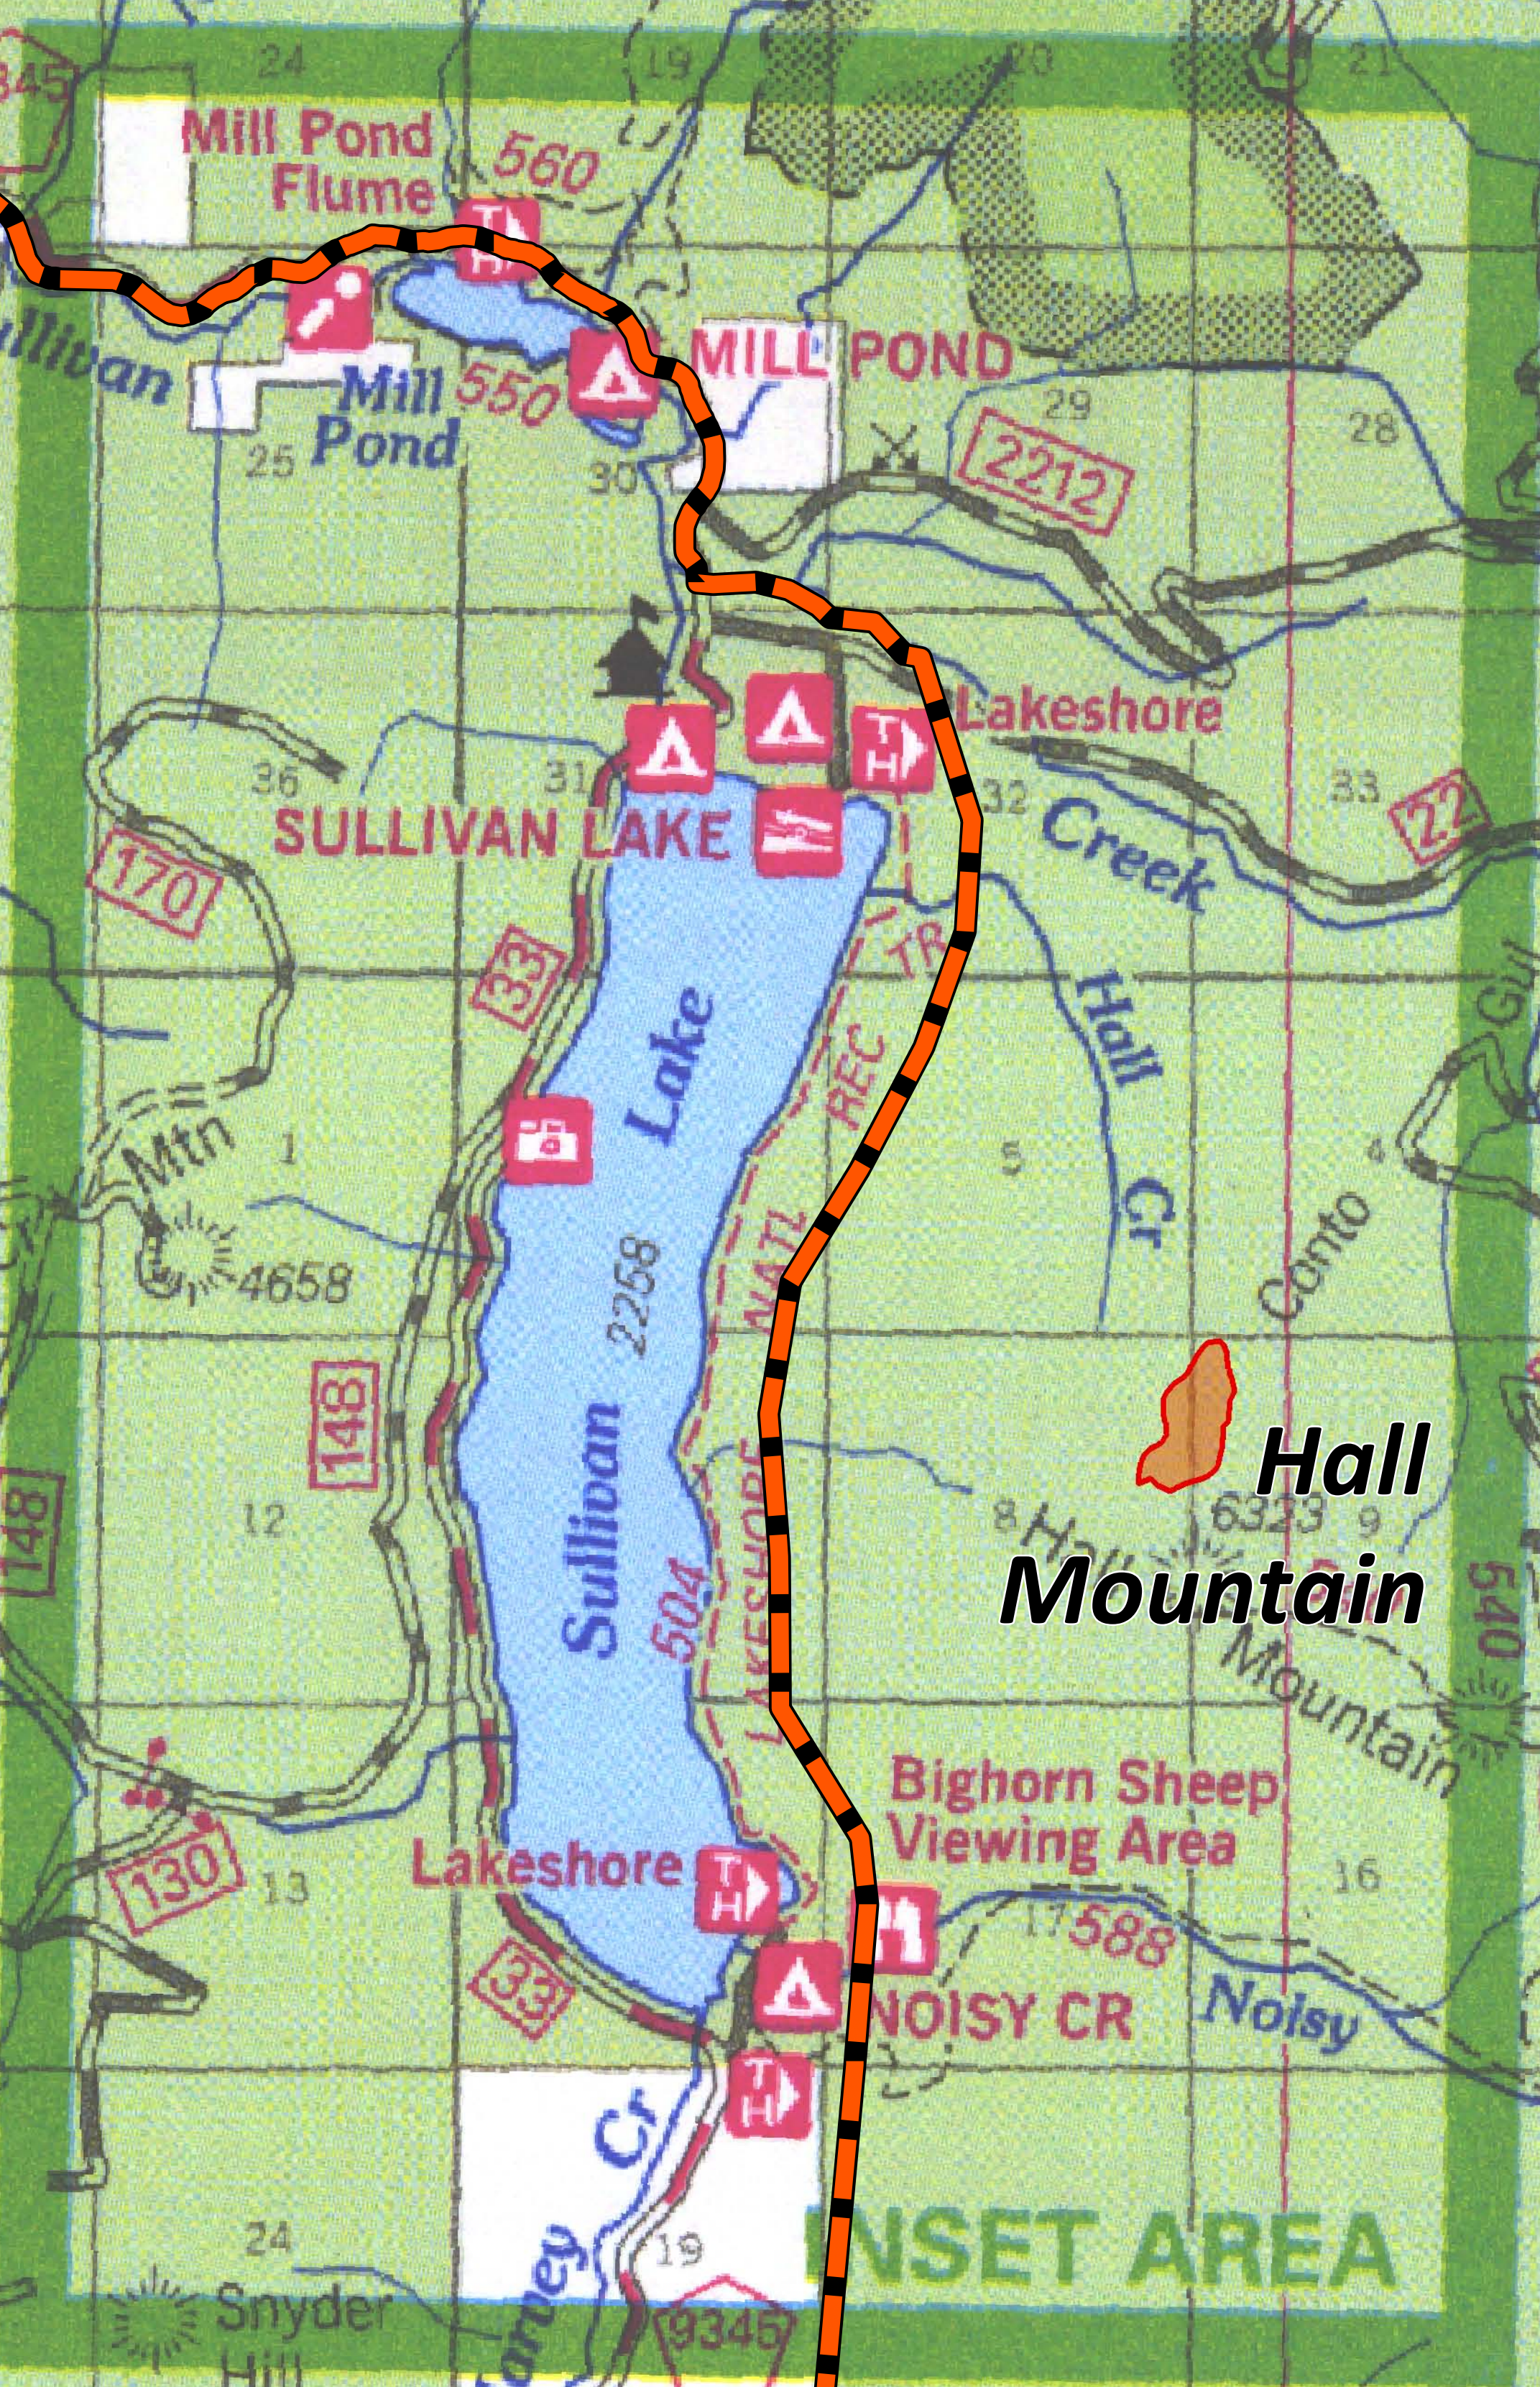

Branch III
Area Closures
Kaniksu Complex
WA-COF-001302
September 5, 2015

 Slate Creek

South Fork
Slate Creek
Trail

Hall
Mountain

Grease Creek

Onata Creek

INSET AREA