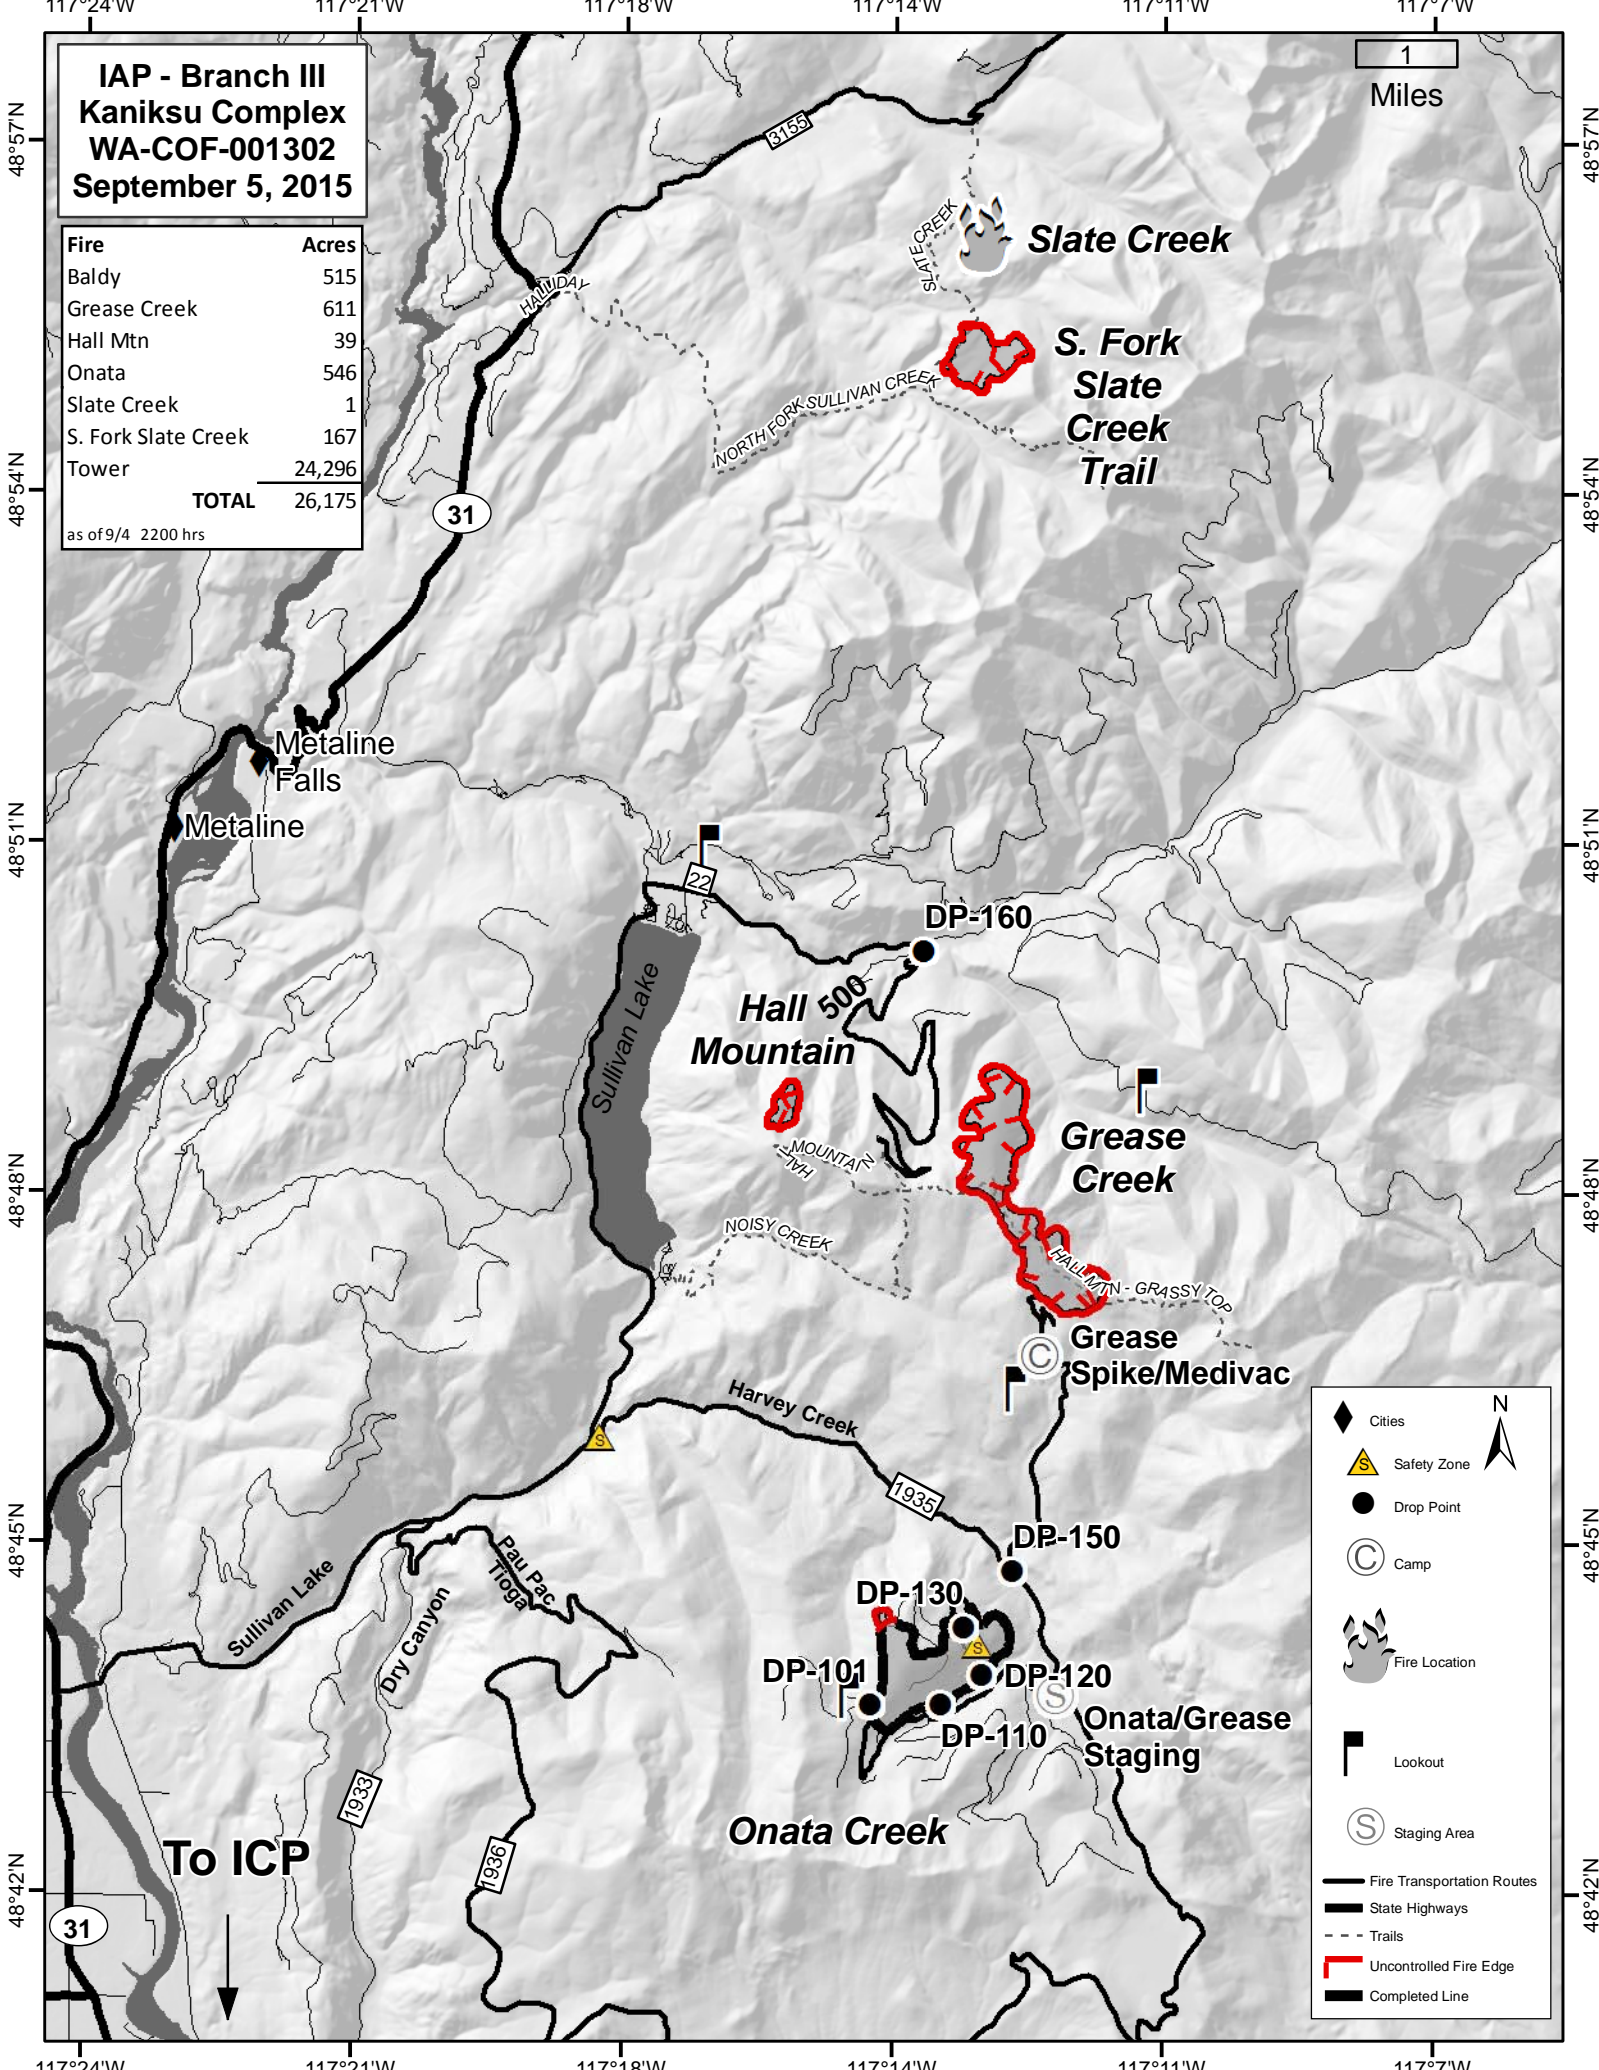

**IAP - Branch III
Kaniksu Complex
WA-COF-001302
September 5, 2015**

Fire	Acres
Baldy	515
Grease Creek	611
Hall Mtn	39
Onata	546
Slate Creek	1
S. Fork Slate Creek	167
Tower	24,296
TOTAL	26,175

as of 9/4 2200 hrs

1
Miles

Legend

- ◆ Cities
- ▲ Safety Zone
- Drop Point
- ⊙ Camp
- 🔥 Fire Location
- 🚩 Lookout
- ⊙ Staging Area
- Fire Transportation Routes
- State Highways
- - - Trails
- Uncontrolled Fire Edge
- Completed Line

To ICP

31

117°24'W 117°21'W 117°18'W 117°14'W 117°11'W 117°7'W

48°57'N
48°54'N
48°51'N
48°48'N
48°45'N
48°42'N

48°57'N
48°54'N
48°51'N
48°48'N
48°45'N
48°42'N