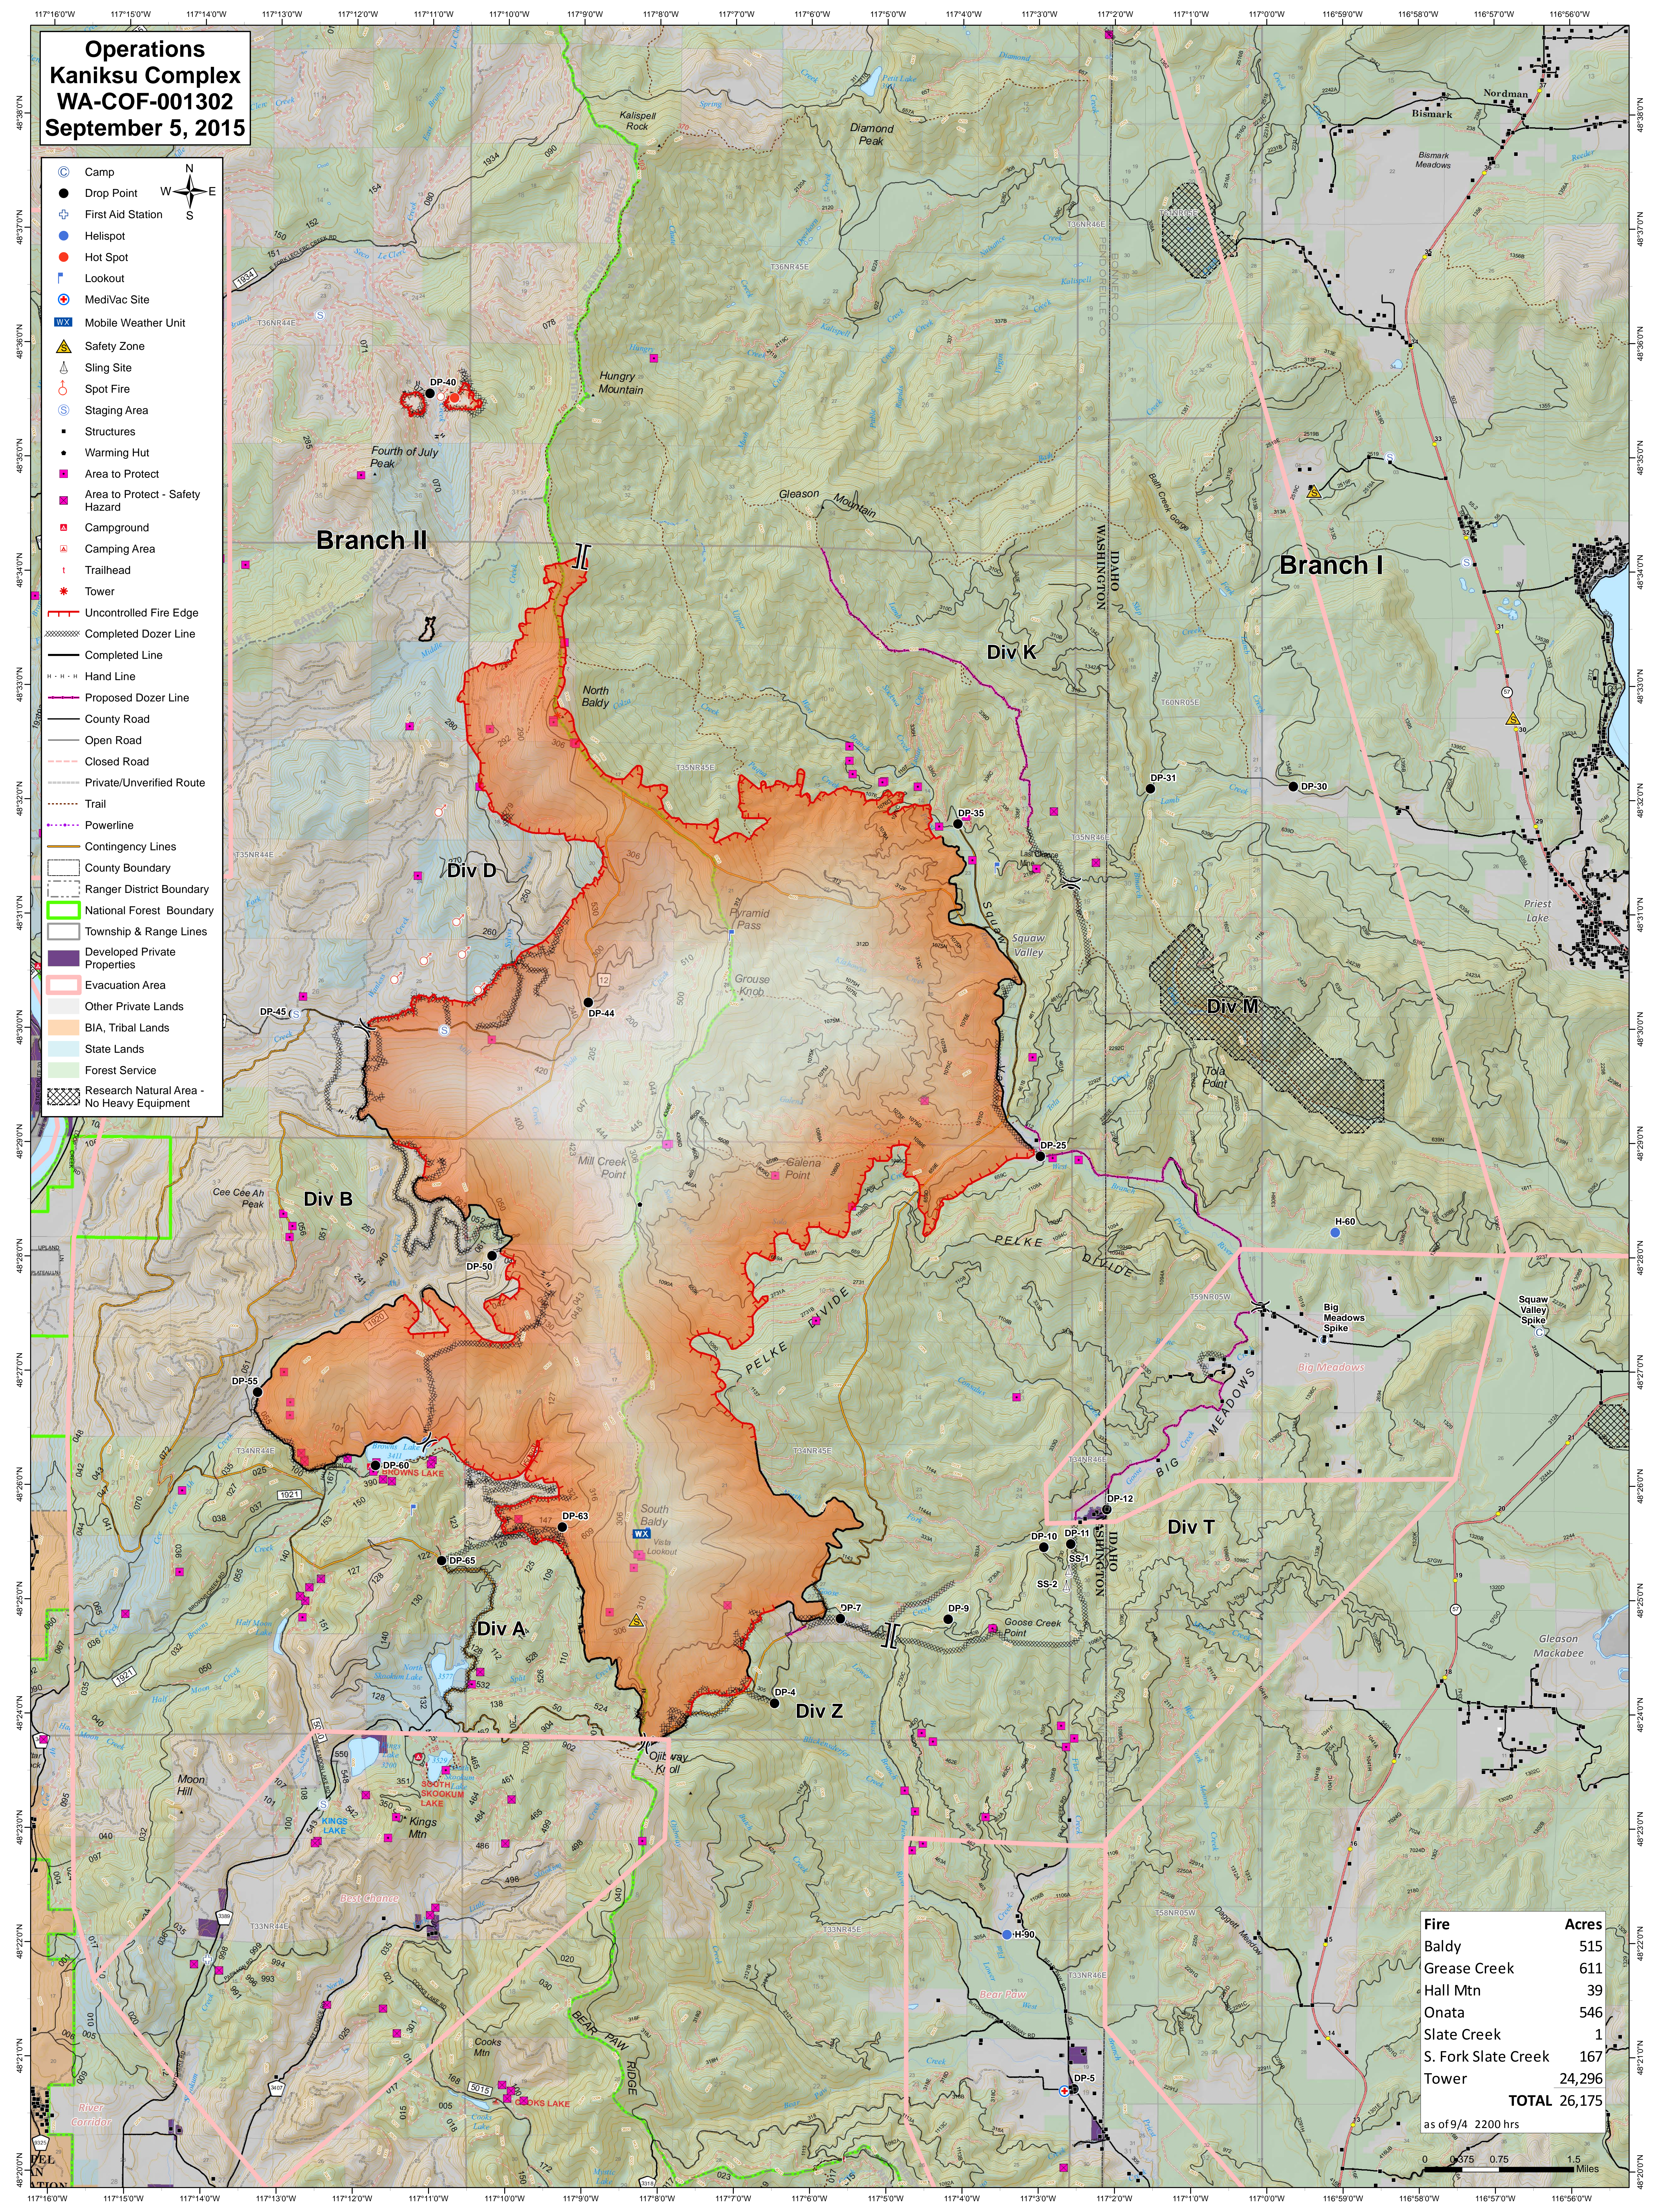

Operations
Kaniksu Complex
WA-COF-001302
September 5, 2015

- Camp
- Drop Point
- First Aid Station
- Helispot
- Hot Spot
- Lookout
- MedIVac Site
- WX Mobile Weather Unit
- ▲ Safety Zone
- ▲ Sling Site
- Spot Fire
- Staging Area
- Structures
- Warming Hut
- Area to Protect
- Area to Protect - Safety Hazard
- Campground
- Camping Area
- Trailhead
- Tower
- Uncontrolled Fire Edge
- Completed Dozer Line
- Completed Line
- Hand Line
- Proposed Dozer Line
- County Road
- Open Road
- Closed Road
- Private/Unverified Route
- Trail
- Powerline
- Contingency Lines
- County Boundary
- Ranger District Boundary
- National Forest Boundary
- Township & Range Lines
- Developed Private Properties
- Evacuation Area
- Other Private Lands
- BIA, Tribal Lands
- State Lands
- Forest Service
- Research Natural Area - No Heavy Equipment

Fire	Acres
Baldy	515
Grease Creek	611
Hall Mtn	39
Onata	546
Slate Creek	1
S. Fork Slate Creek	167
Tower	24,296
TOTAL	26,175

as of 9/4 2200 hrs