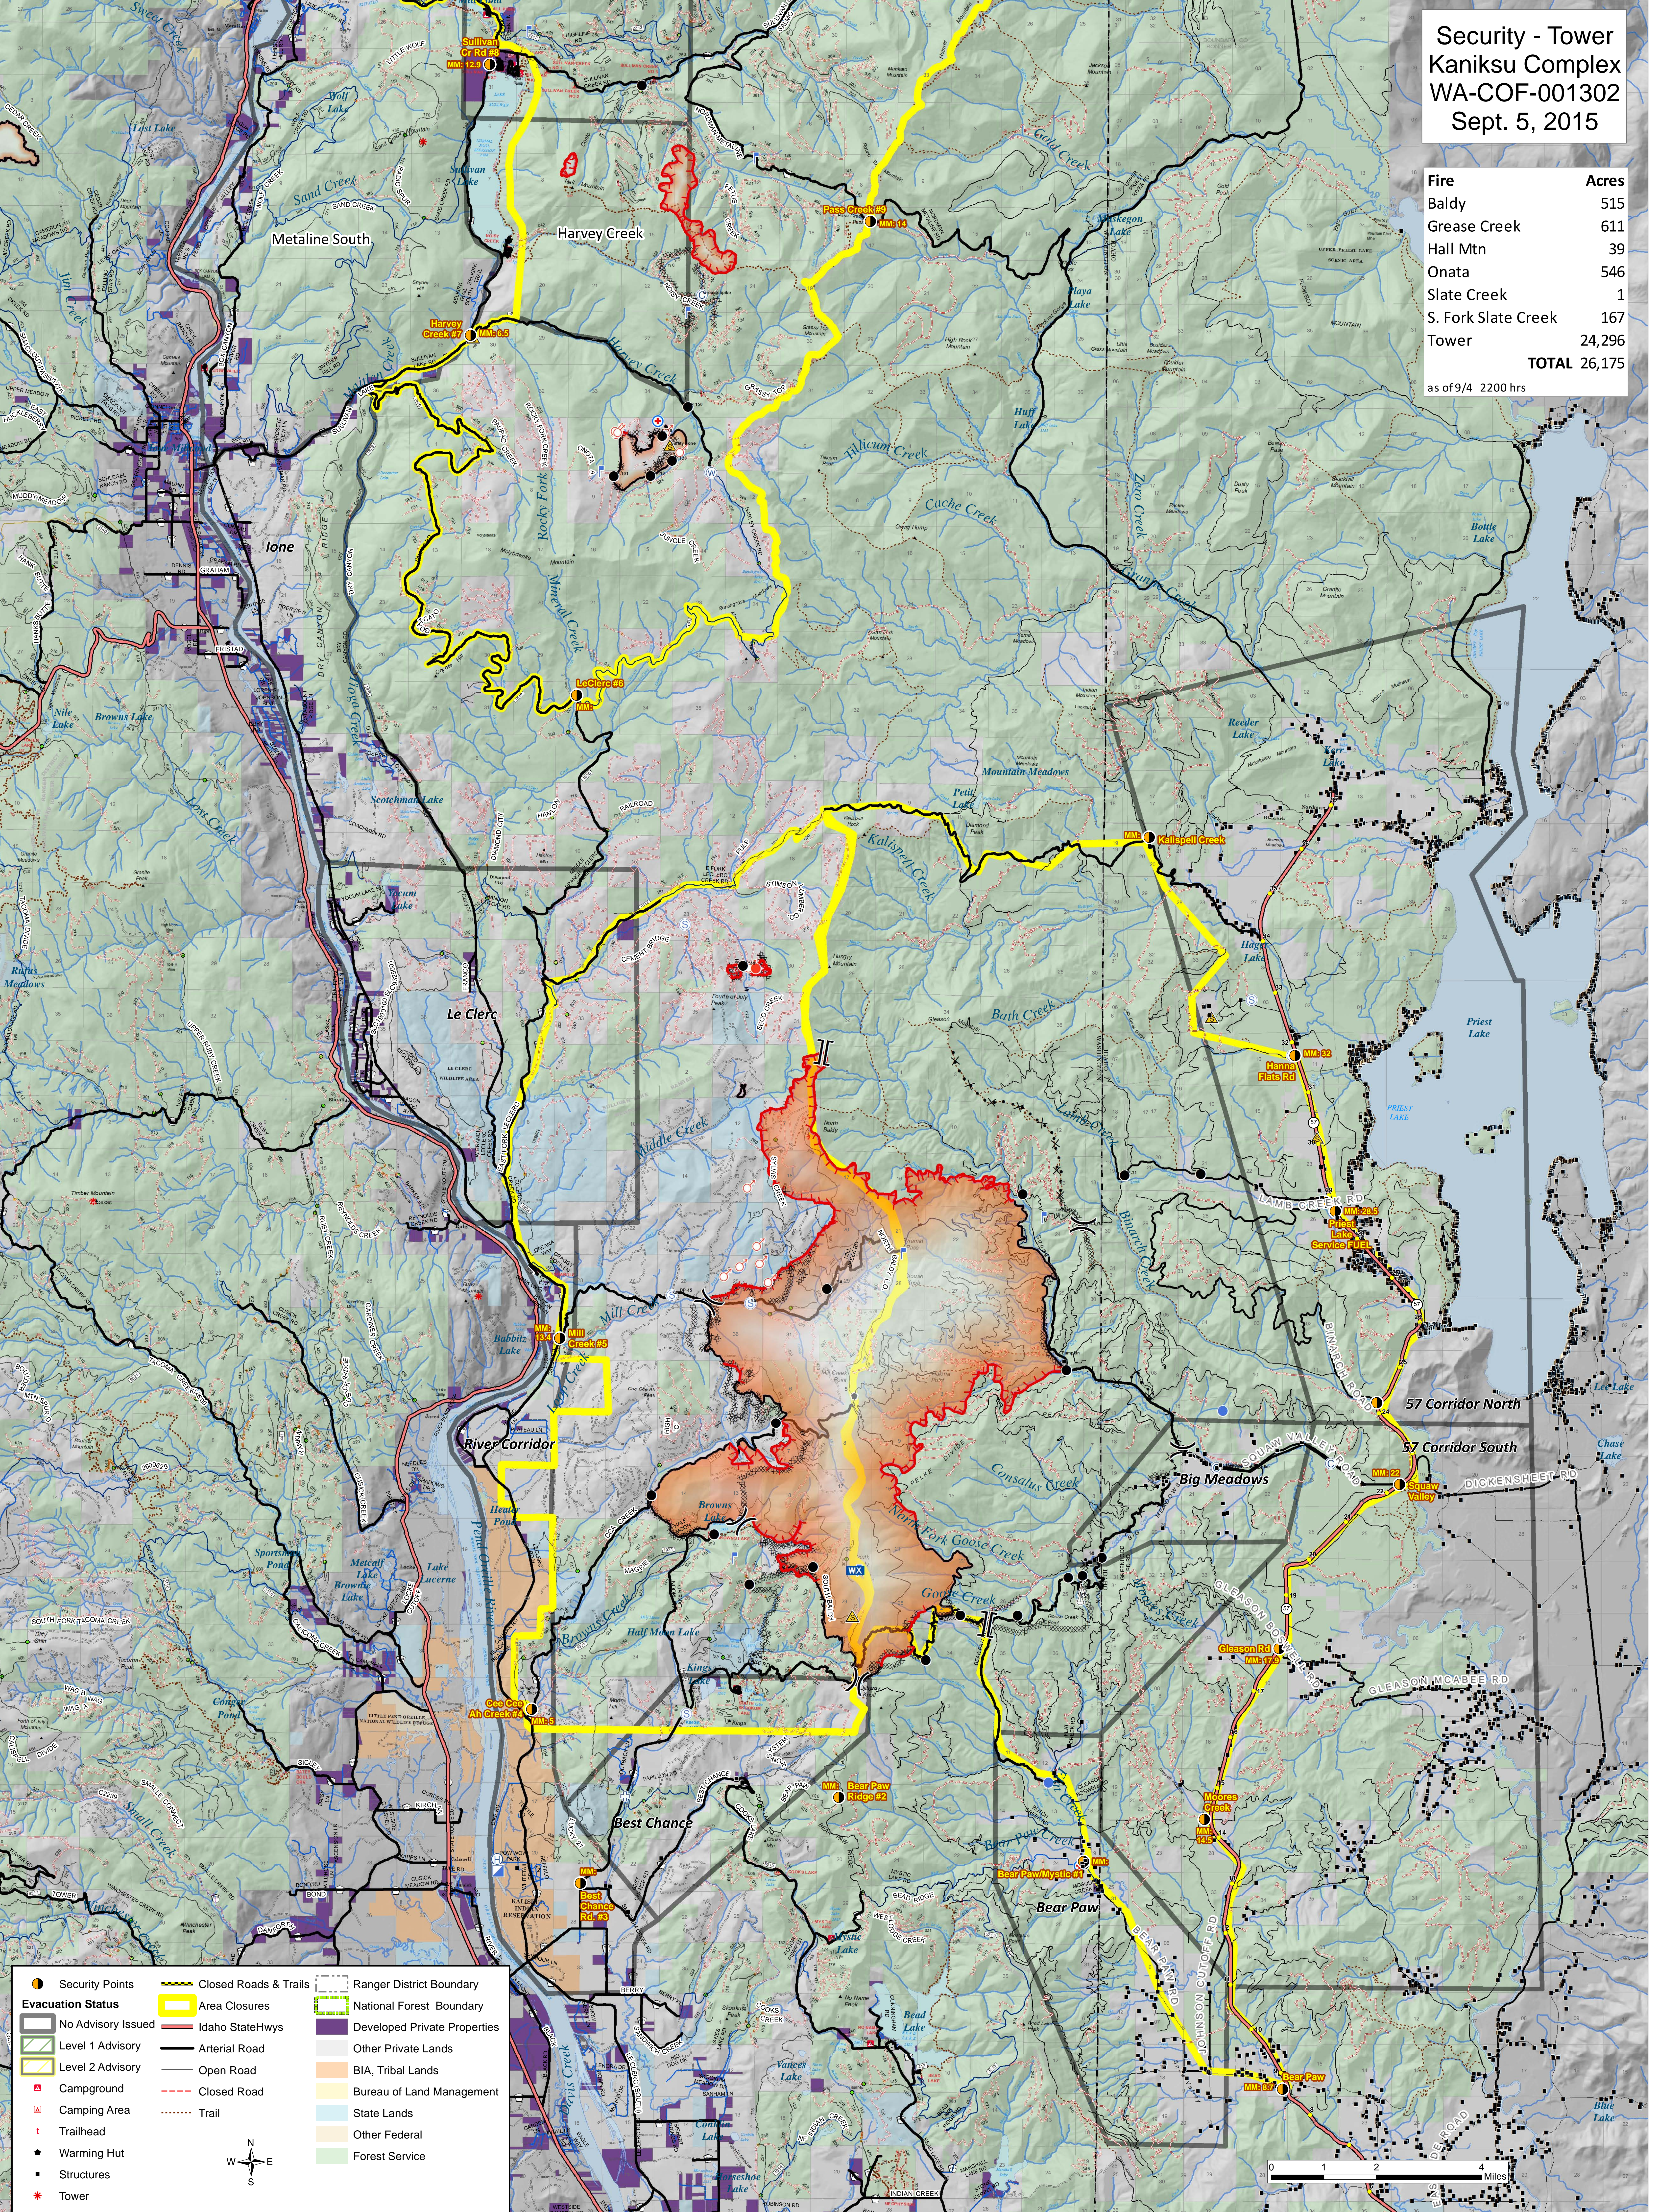

Security - Tower  
 Kaniksu Complex  
 WA-COF-001302  
 Sept. 5, 2015

Fire	Acres
Baldy	515
Grease Creek	611
Hall Mtn	39
Onata	546
Slate Creek	1
S. Fork Slate Creek	167
Tower	24,296
<b>TOTAL</b>	<b>26,175</b>

as of 9/4 2200 hrs

Security Points	Closed Roads & Trails	Ranger District Boundary
<b>Evacuation Status</b>	Area Closures	National Forest Boundary
No Advisory Issued	Idaho StateHwys	Developed Private Properties
Level 1 Advisory	Arterial Road	Other Private Lands
Level 2 Advisory	Open Road	BIA, Tribal Lands
Campground	Closed Road	Bureau of Land Management
Camping Area	Trail	State Lands
Trailhead		Other Federal
Warming Hut		Forest Service
Structures		
Tower		