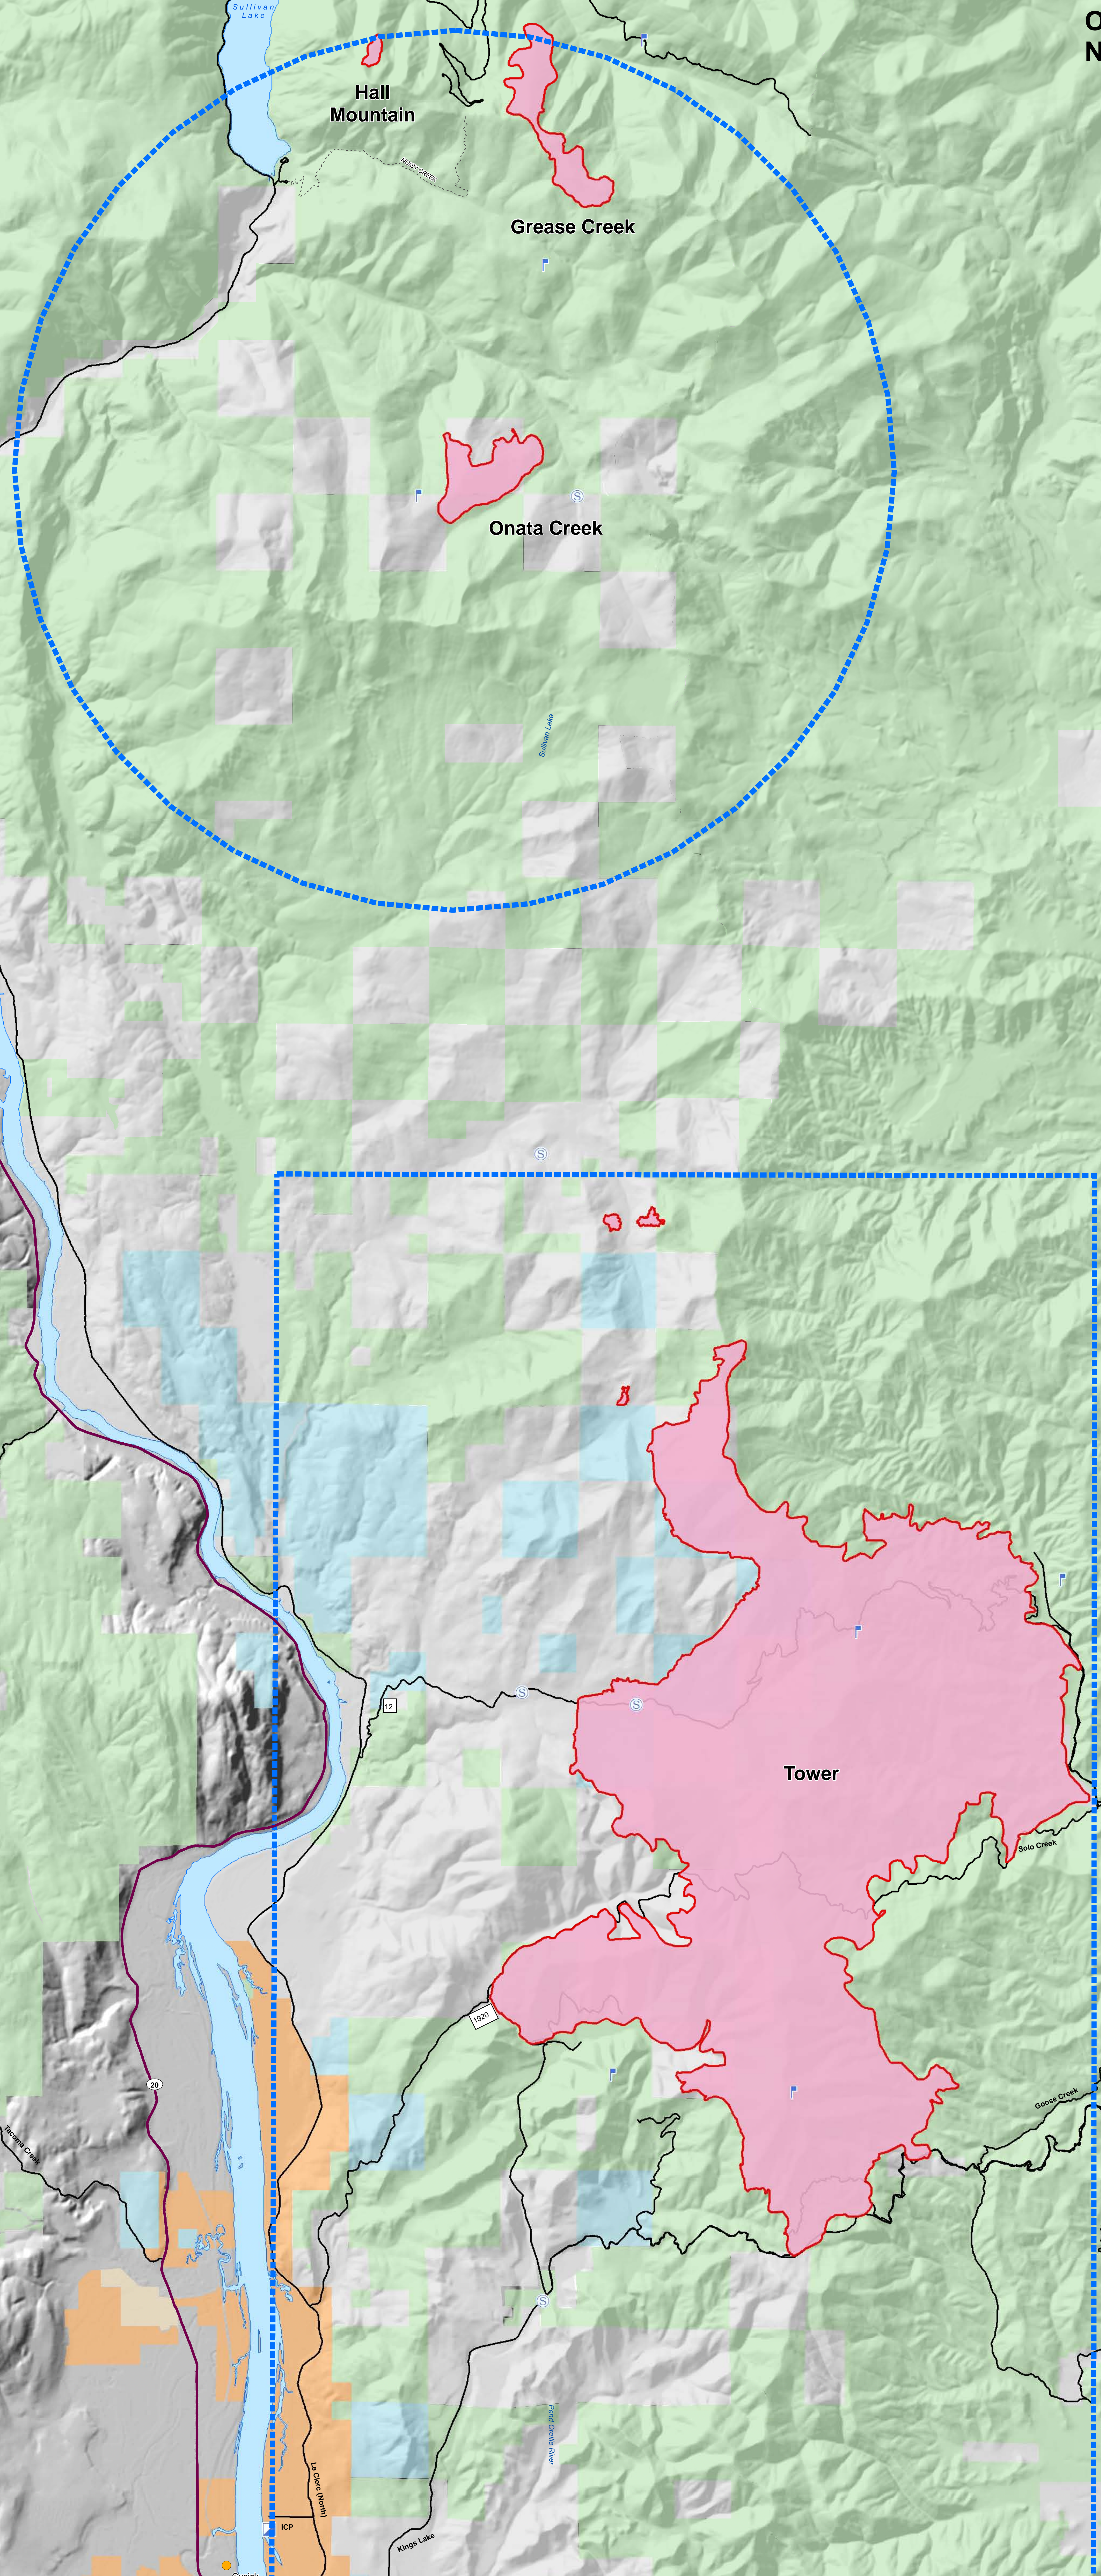

TFR Vicinity Map
Kaniksu Complex
WA-COF-001302
September 5, 2015

WASHINGTON

IDAHO

- TFR
- Cities
- Fire Location
- Incident Command Post
- Lookout
- Staging Area
- State Highways
- Trails
- Other Private Lands
- BIA, Tribal Lands
- Bureau of Land Management
- State Lands
- Other Federal
- Forest Service

Fire	Acres
Baldy	515
Grease Creek	611
Hall Mtn	39
Onata	546
Slate Creek	1
S. Fork Slate Creek	167
Tower	24,296
TOTAL	26,175

as of 9/4 2200 hrs