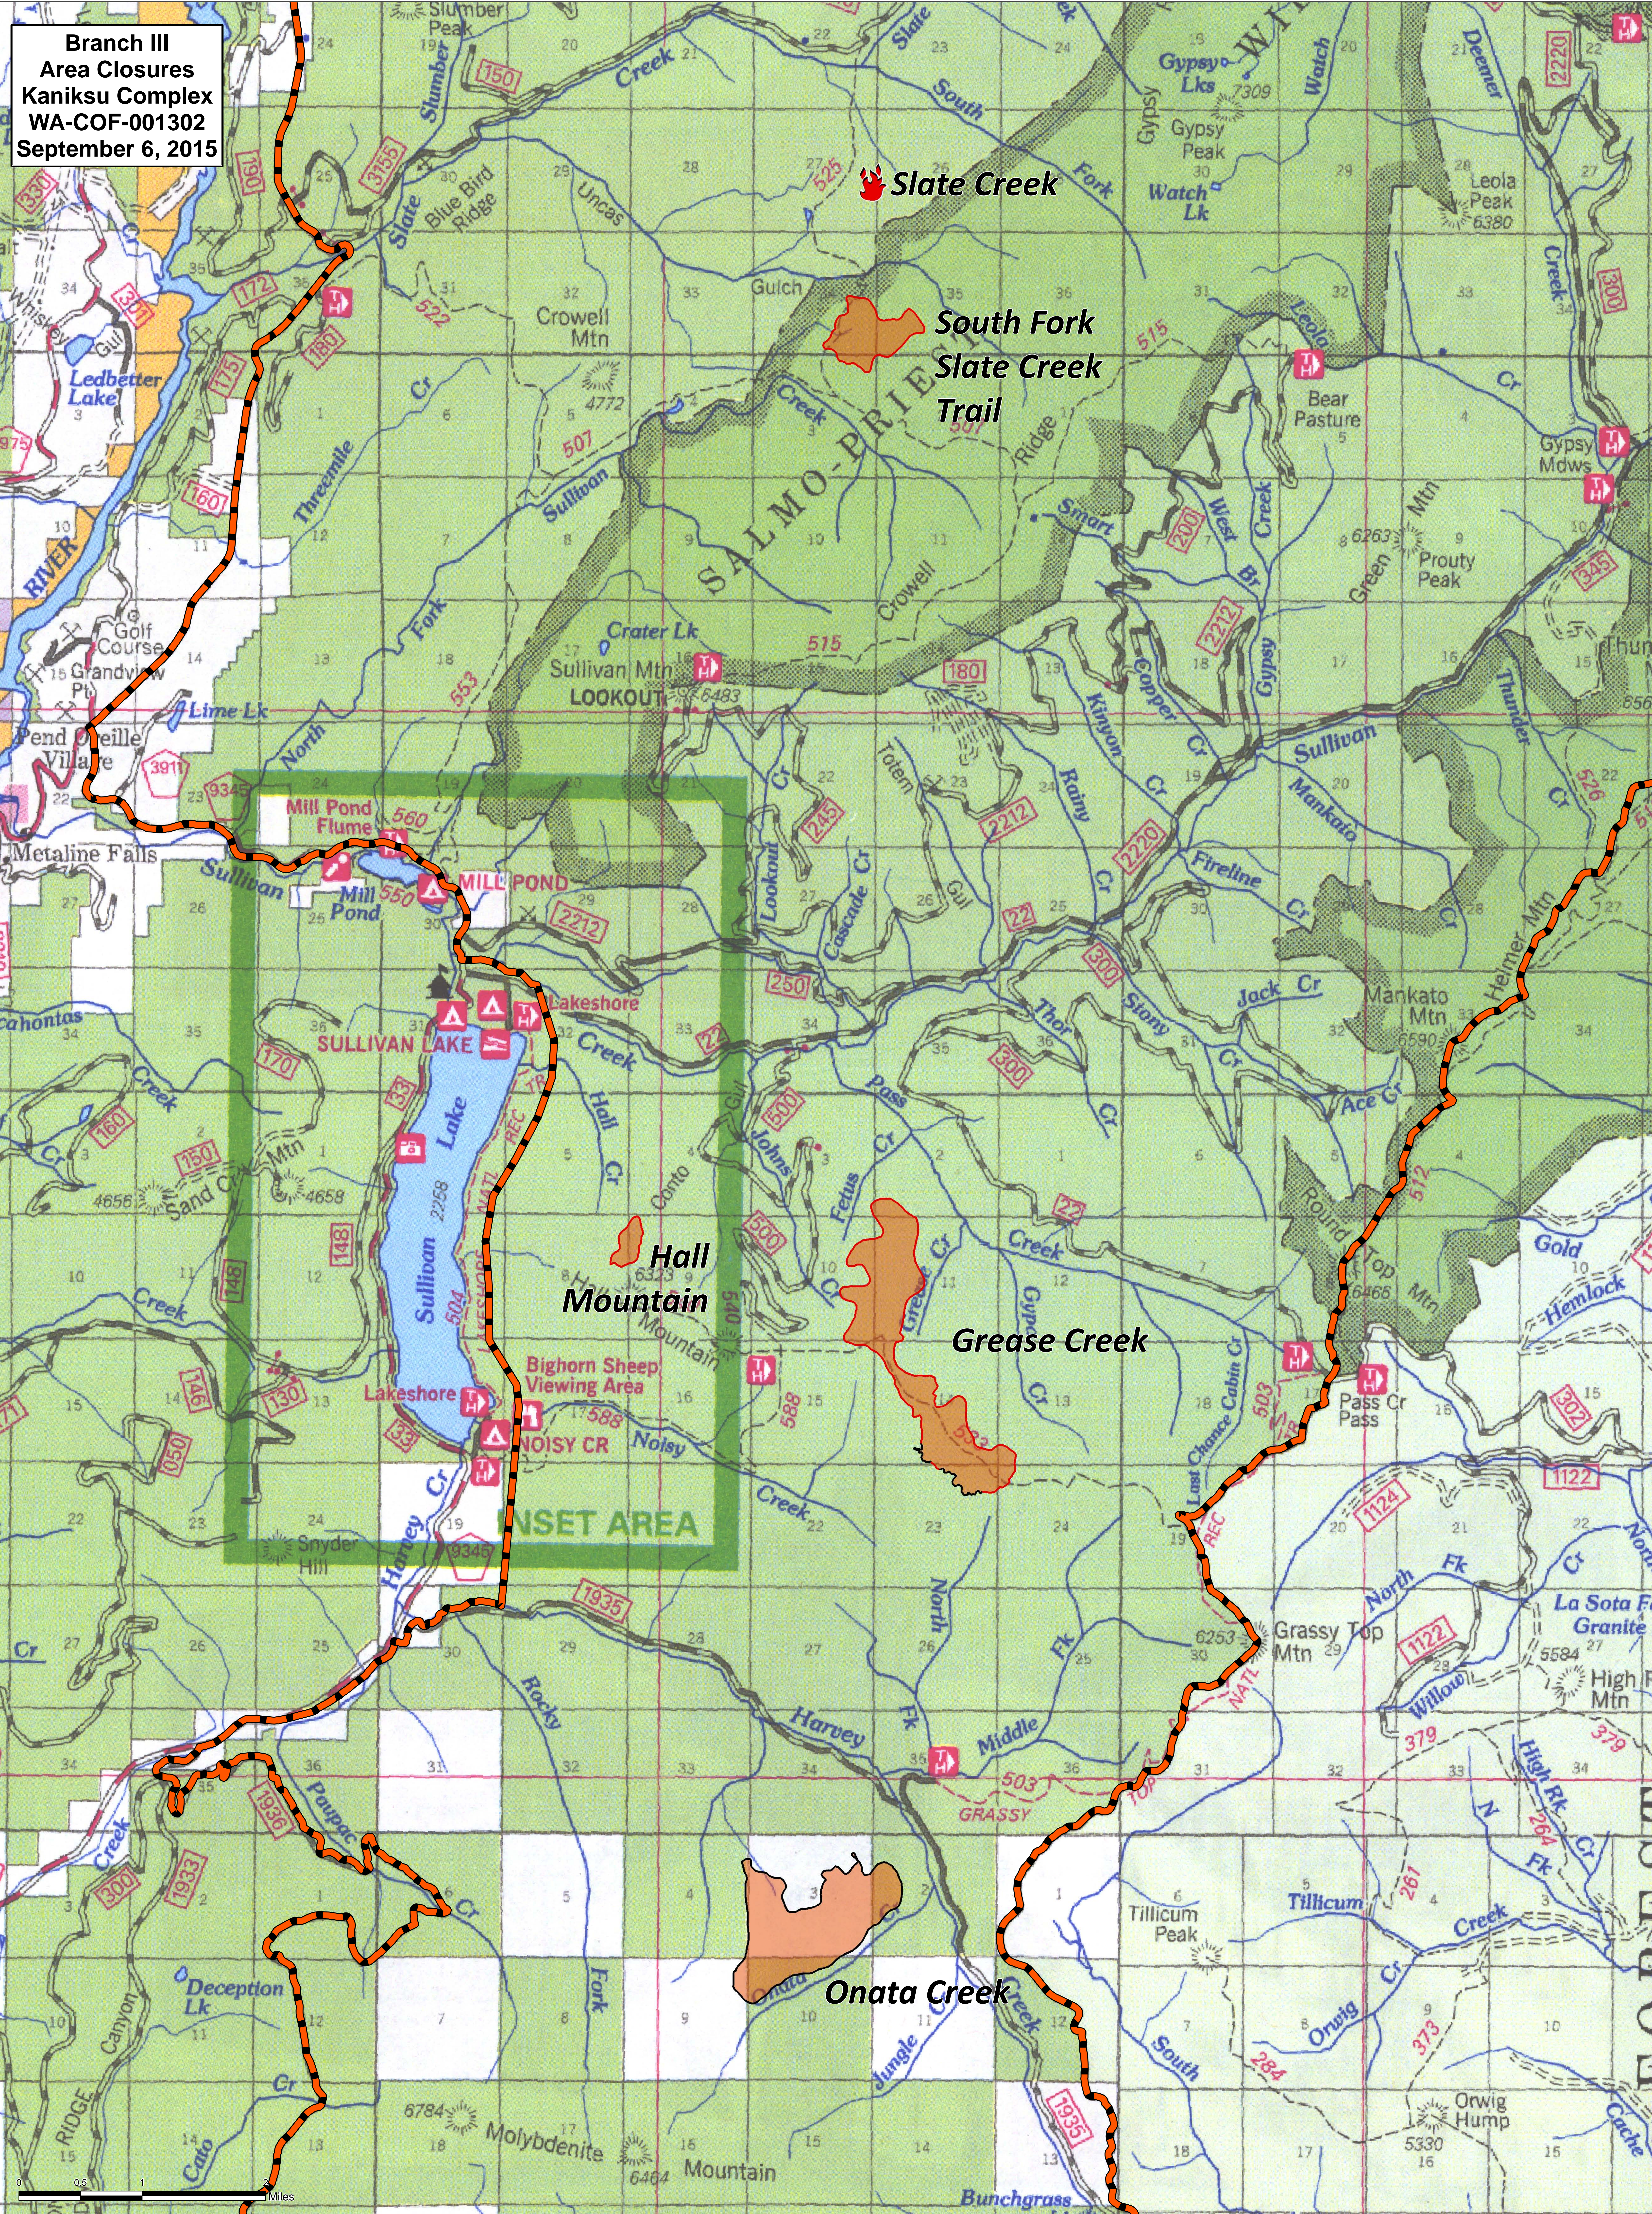

Branch III
Area Closures
Kaniksu Complex
WA-COF-001302
September 6, 2015

 Slate Creek

South Fork
Slate Creek
Trail

Hall
Mountain

Grease Creek

Onata Creek

INSET AREA

0 0.5 1 2 Miles