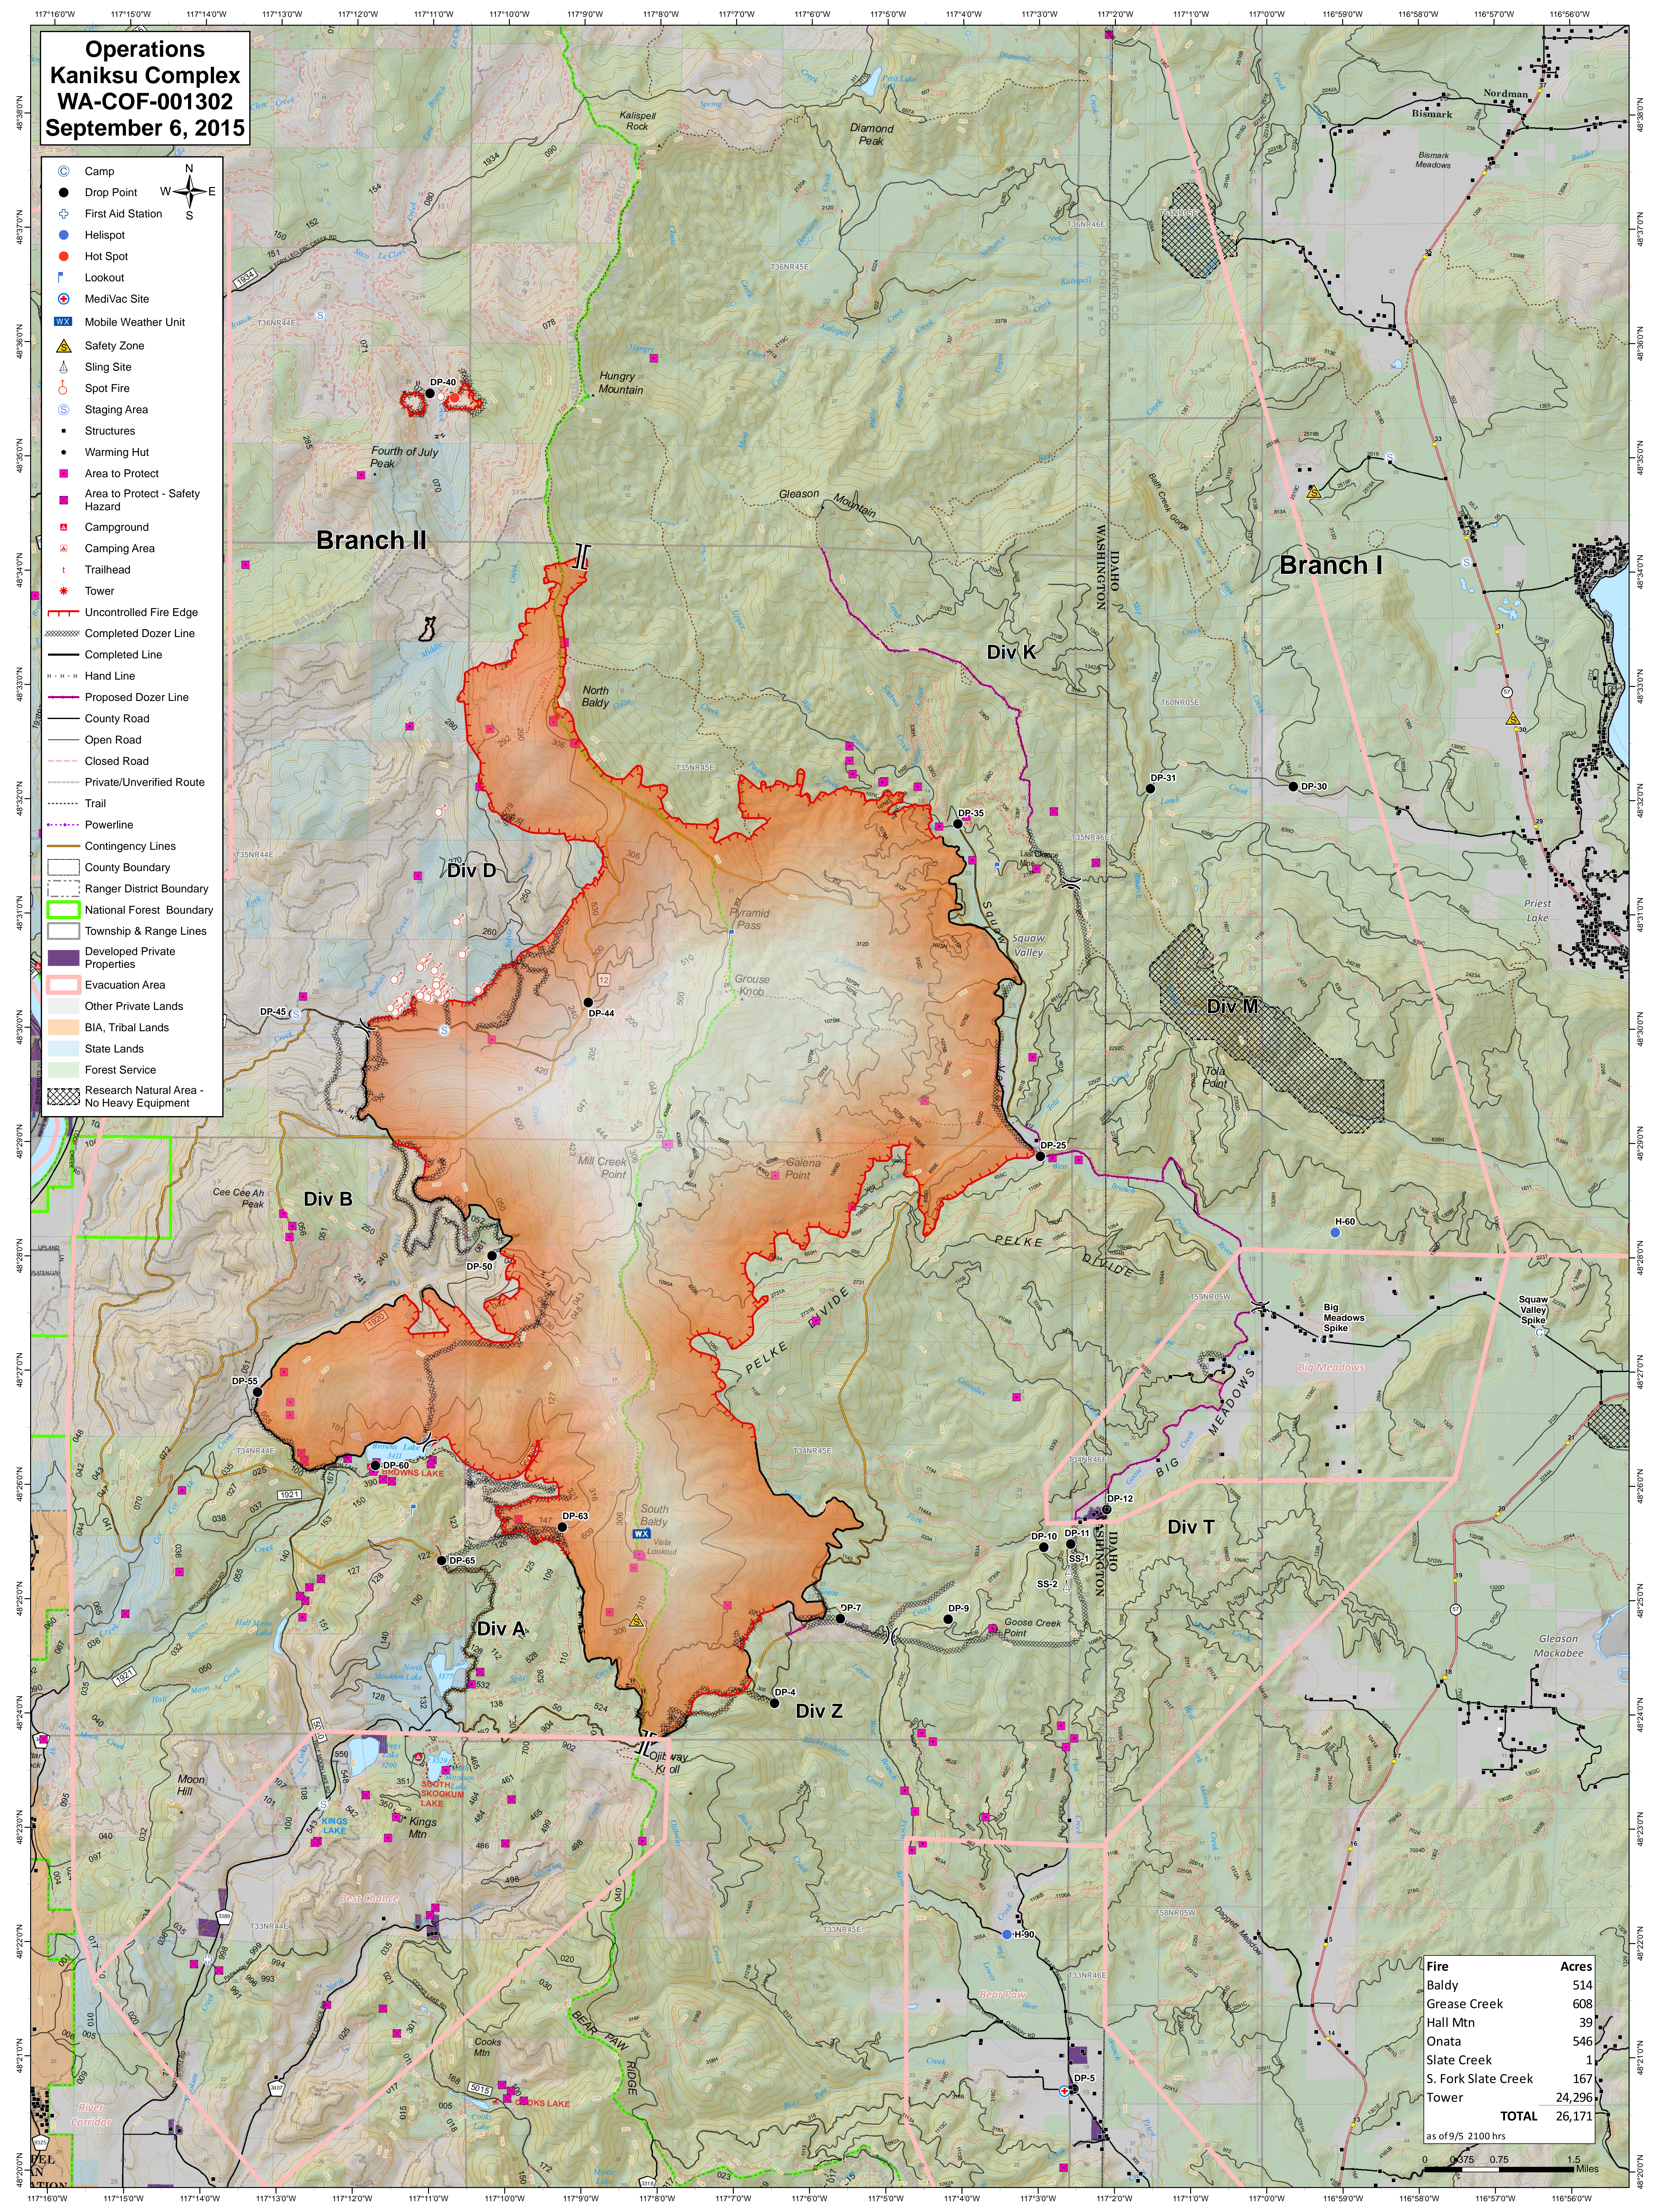

Operations
Kaniksu Complex
WA-COF-001302
September 6, 2015

- Camp
- Drop Point
- First Aid Station
- Helispot
- Hot Spot
- Lookout
- MediVac Site
- Mobile Weather Unit
- Safety Zone
- Sling Site
- Spot Fire
- Staging Area
- Structures
- Warming Hut
- Area to Protect
- Area to Protect - Safety Hazard
- Campground
- Camping Area
- Trailhead
- Tower
- Uncontrolled Fire Edge
- Completed Dozer Line
- Completed Line
- Hand Line
- Proposed Dozer Line
- County Road
- Open Road
- Closed Road
- Private/Unverified Route
- Trail
- Powerline
- Contingency Lines
- County Boundary
- Ranger District Boundary
- National Forest Boundary
- Township & Range Lines
- Developed Private Properties
- Evacuation Area
- Other Private Lands
- BIA, Tribal Lands
- State Lands
- Forest Service
- Research Natural Area - No Heavy Equipment

Fire	Acres
Baldy	514
Grease Creek	608
Hall Mtn	39
Onata	546
Slate Creek	1
S. Fork Slate Creek	167
Tower	24,296
TOTAL	26,171

as of 9/5 2100 hrs