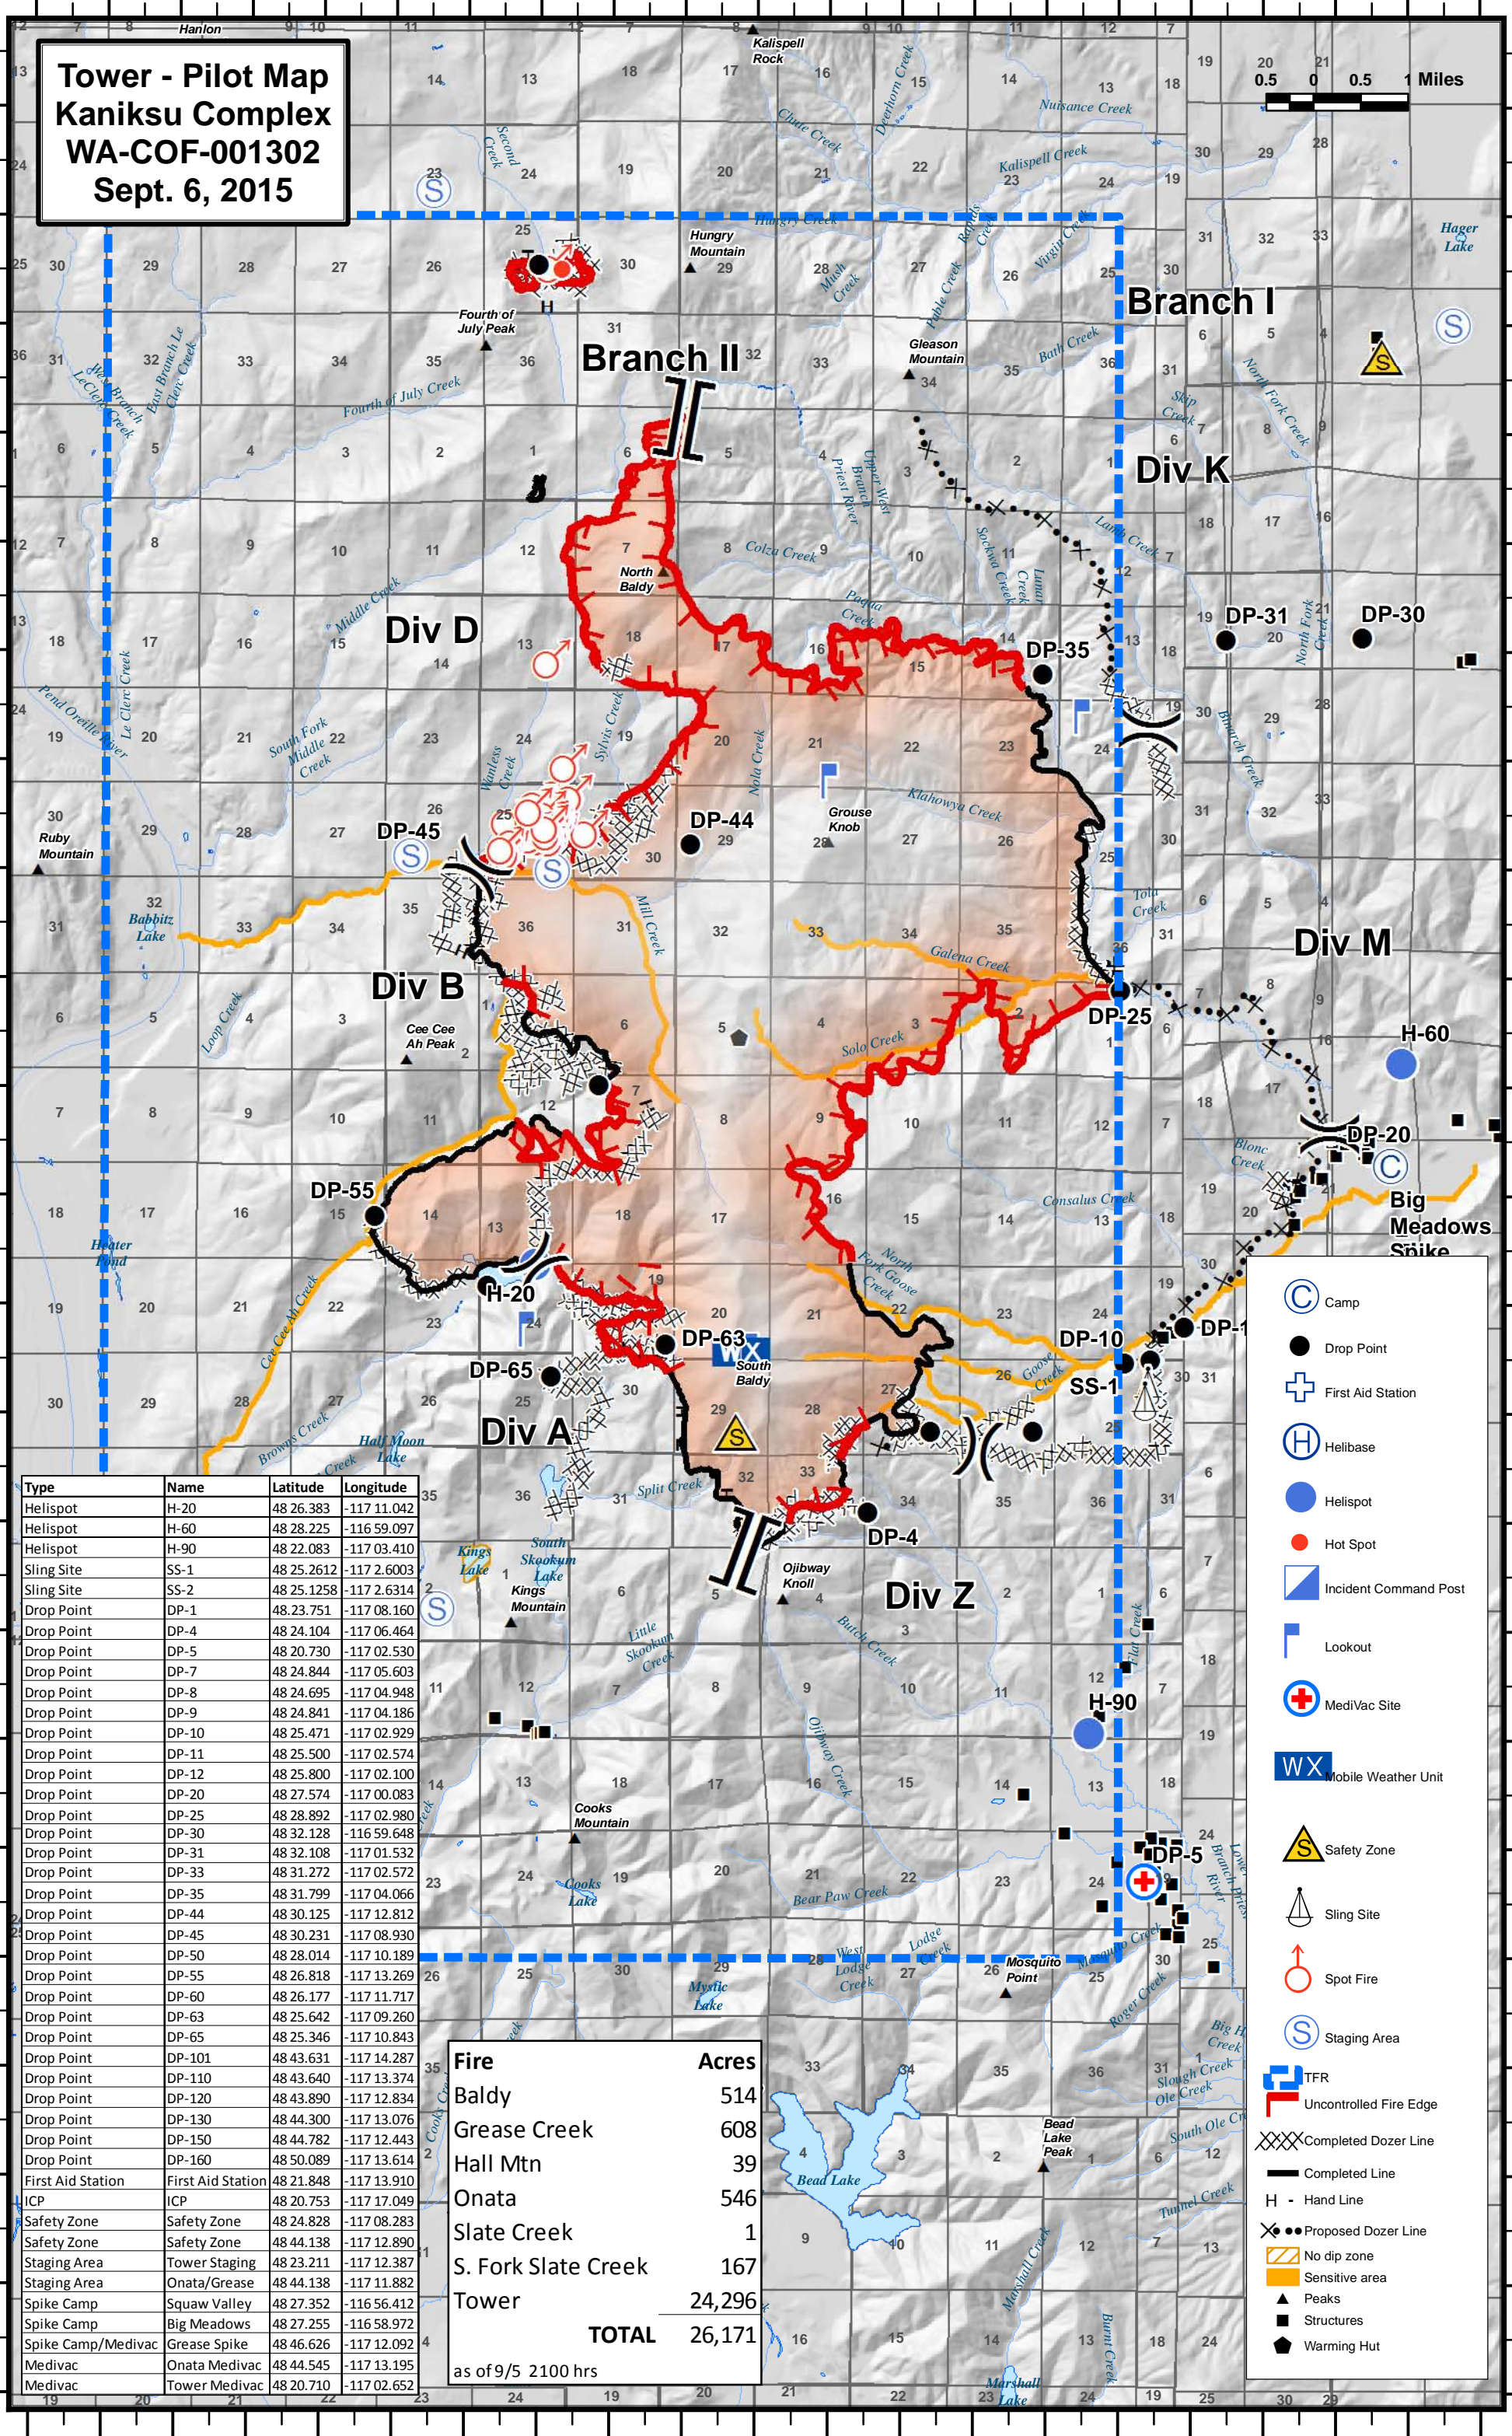

**Tower - Pilot Map  
Kaniksu Complex  
WA-COF-001302  
Sept. 6, 2015**

Type	Name	Latitude	Longitude
Helispot	H-20	48 26.383	-117 11.042
Helispot	H-60	48 28.225	-116 59.097
Helispot	H-90	48 22.083	-117 03.410
Sling Site	SS-1	48 25.2612	-117 2.6003
Sling Site	SS-2	48 25.1258	-117 2.6314
Drop Point	DP-1	48.23.751	-117 08.160
Drop Point	DP-4	48 24.104	-117 06.464
Drop Point	DP-5	48 20.730	-117 02.530
Drop Point	DP-7	48 24.844	-117 05.603
Drop Point	DP-8	48 24.695	-117 04.948
Drop Point	DP-9	48 24.841	-117 04.186
Drop Point	DP-10	48 25.471	-117 02.929
Drop Point	DP-11	48 25.500	-117 02.574
Drop Point	DP-12	48 25.800	-117 02.100
Drop Point	DP-20	48 27.574	-117 00.083
Drop Point	DP-25	48 28.892	-117 02.980
Drop Point	DP-30	48 32.128	-116 59.648
Drop Point	DP-31	48 32.108	-117 01.532
Drop Point	DP-33	48 31.272	-117 02.572
Drop Point	DP-35	48 31.799	-117 04.066
Drop Point	DP-44	48 30.125	-117 12.812
Drop Point	DP-45	48 30.231	-117 08.930
Drop Point	DP-50	48 28.014	-117 10.189
Drop Point	DP-55	48 26.818	-117 13.269
Drop Point	DP-60	48 26.177	-117 11.717
Drop Point	DP-63	48 25.642	-117 09.260
Drop Point	DP-65	48 25.346	-117 10.843
Drop Point	DP-101	48 43.631	-117 14.287
Drop Point	DP-110	48 43.640	-117 13.374
Drop Point	DP-120	48 43.890	-117 12.834
Drop Point	DP-130	48 44.300	-117 13.076
Drop Point	DP-150	48 44.782	-117 12.443
Drop Point	DP-160	48 50.089	-117 13.614
First Aid Station	First Aid Station	48 21.848	-117 13.910
ICP	ICP	48 20.753	-117 17.049
Safety Zone	Safety Zone	48 24.828	-117 08.283
Safety Zone	Safety Zone	48 44.138	-117 12.890
Staging Area	Tower Staging	48 23.211	-117 12.387
Staging Area	Onata/Grease	48 44.138	-117 11.882
Spike Camp	Squaw Valley	48 27.352	-116 56.412
Spike Camp	Big Meadows	48 27.255	-116 58.972
Spike Camp/Medivac	Grease Spike	48 46.626	-117 12.092
Medivac	Onata Medivac	48 44.545	-117 13.195
Medivac	Tower Medivac	48 20.710	-117 02.652