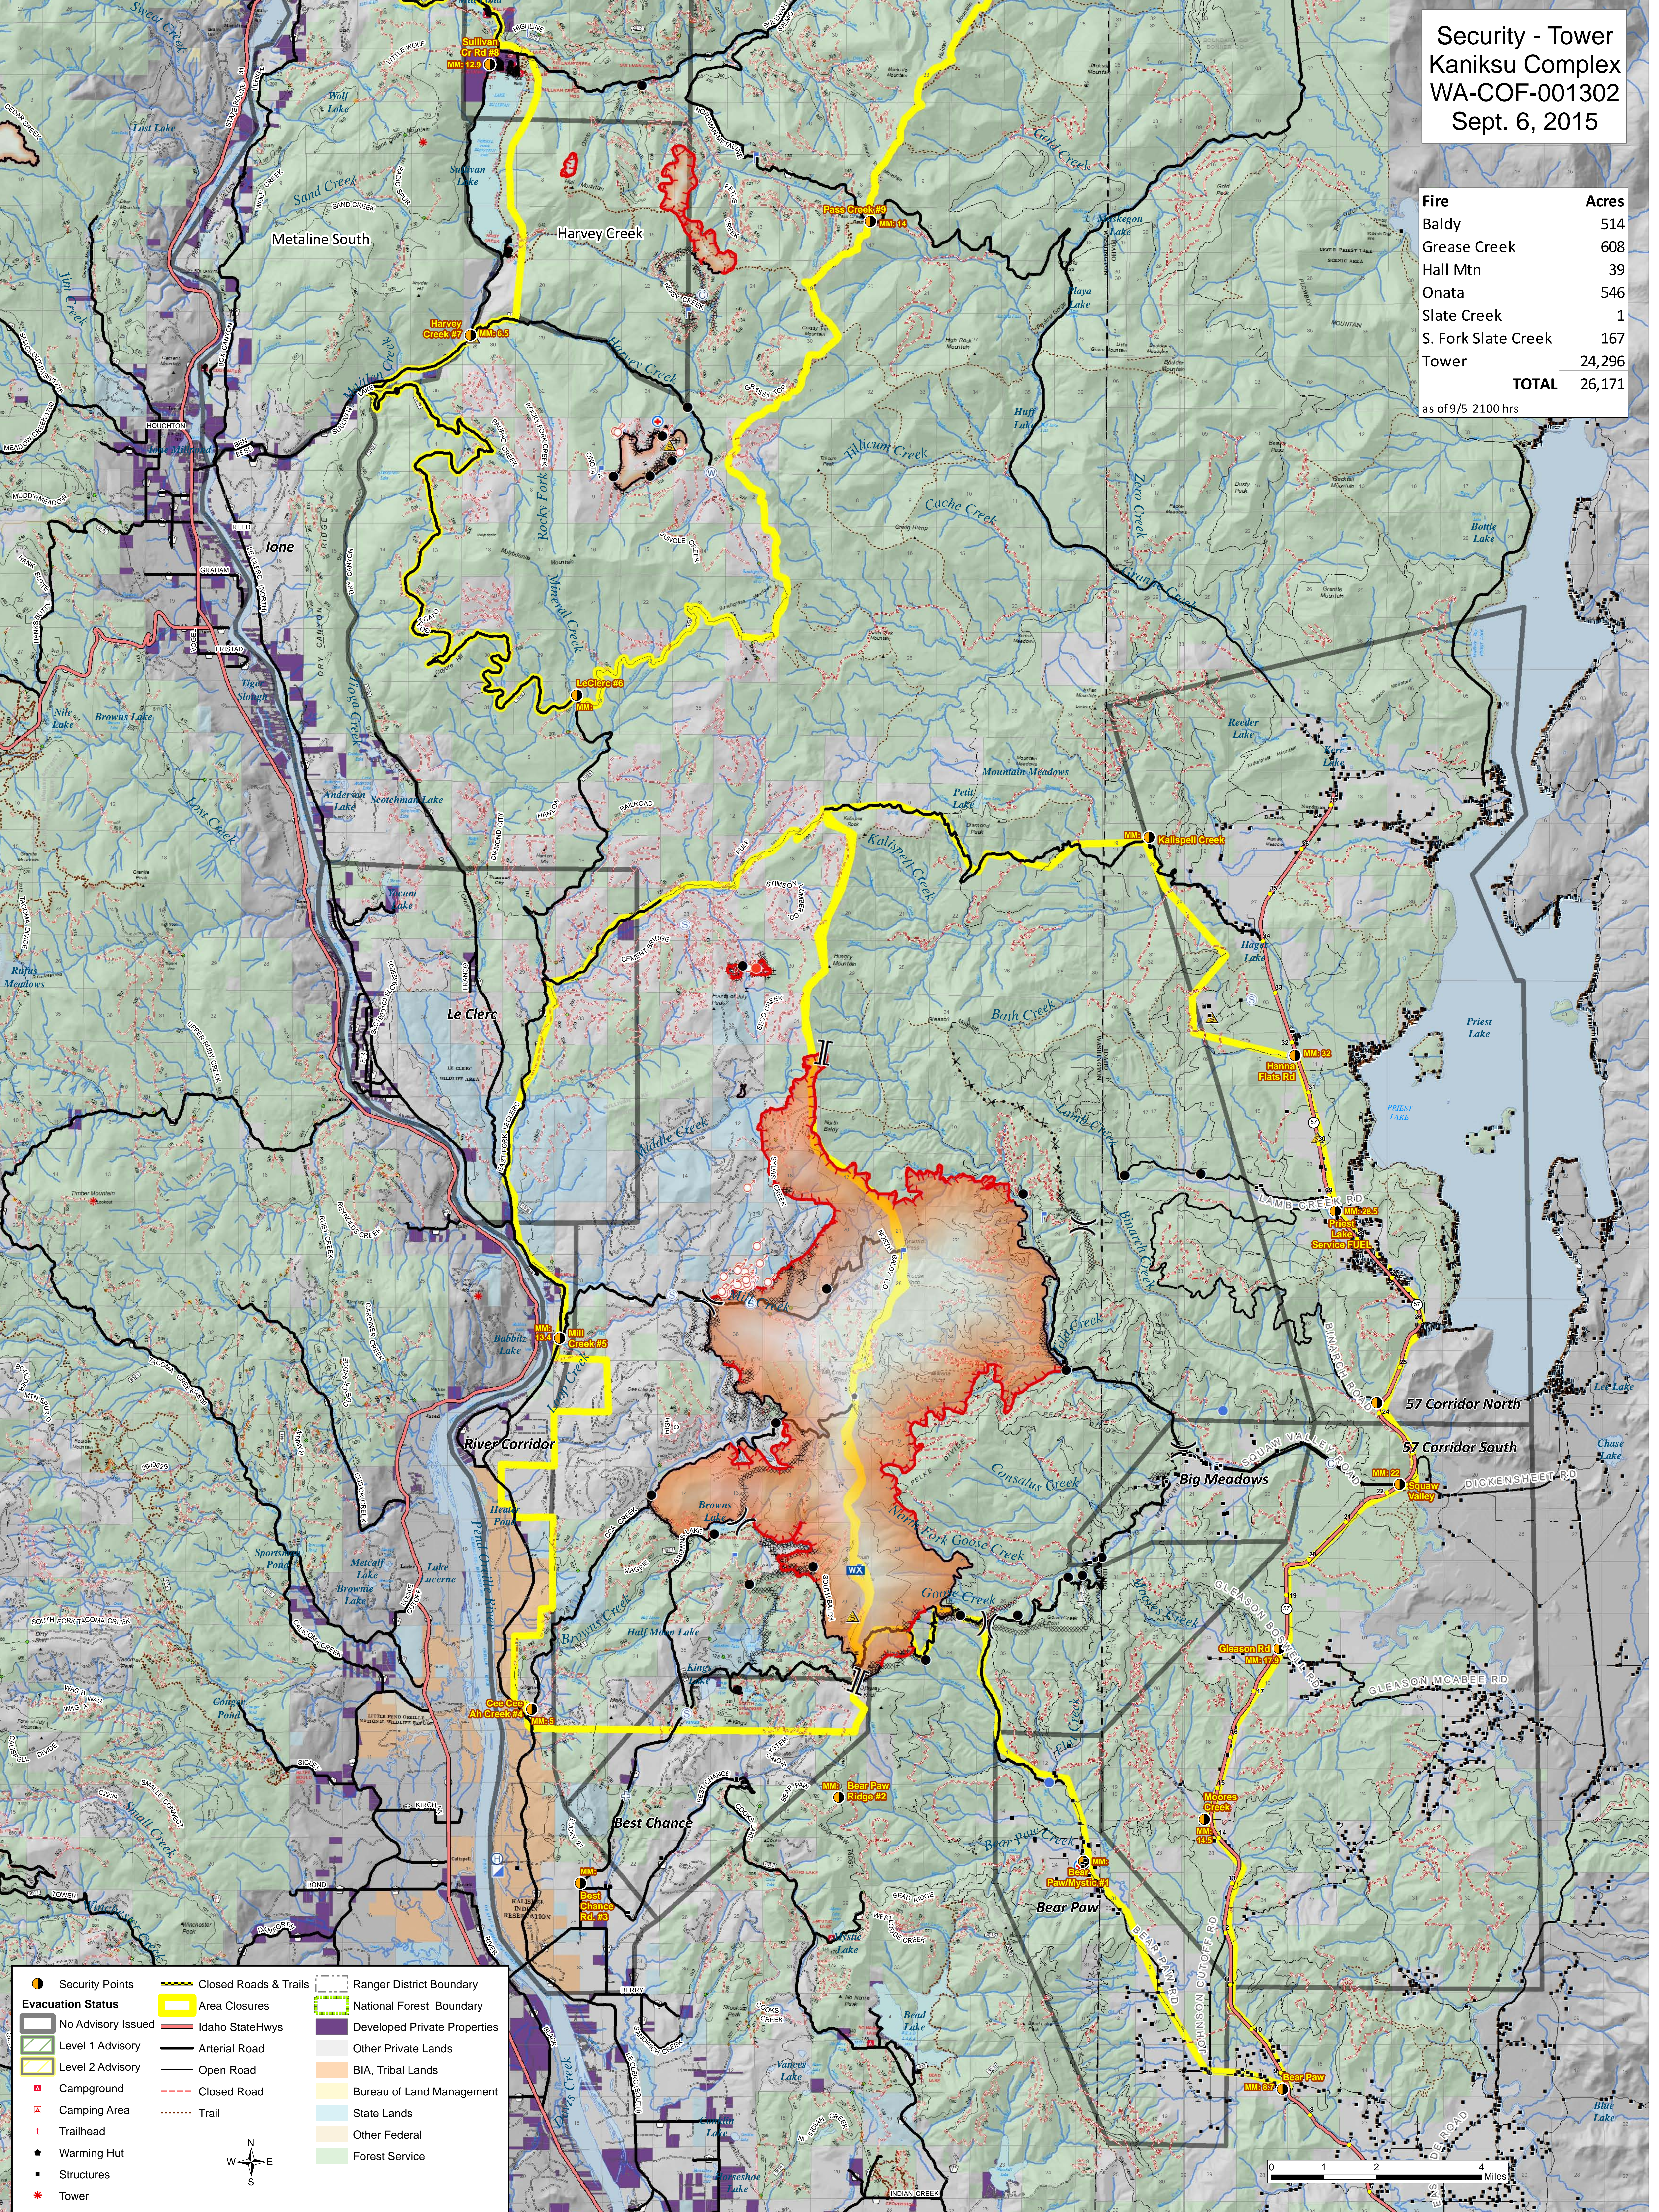

Security - Tower
 Kaniksu Complex
 WA-COF-001302
 Sept. 6, 2015

Fire	Acres
Baldy	514
Grease Creek	608
Hall Mtn	39
Onata	546
Slate Creek	1
S. Fork Slate Creek	167
Tower	24,296
TOTAL	26,171

as of 9/5 2100 hrs

Security Points	Closed Roads & Trails	Ranger District Boundary
Evacuation Status	Area Closures	National Forest Boundary
No Advisory Issued	Idaho StateHwy	Developed Private Properties
Level 1 Advisory	Arterial Road	Other Private Lands
Level 2 Advisory	Open Road	BIA, Tribal Lands
Campground	Closed Road	Bureau of Land Management
Camping Area	Trail	State Lands
Trailhead		Other Federal
Warming Hut		Forest Service
Structures		
Tower		