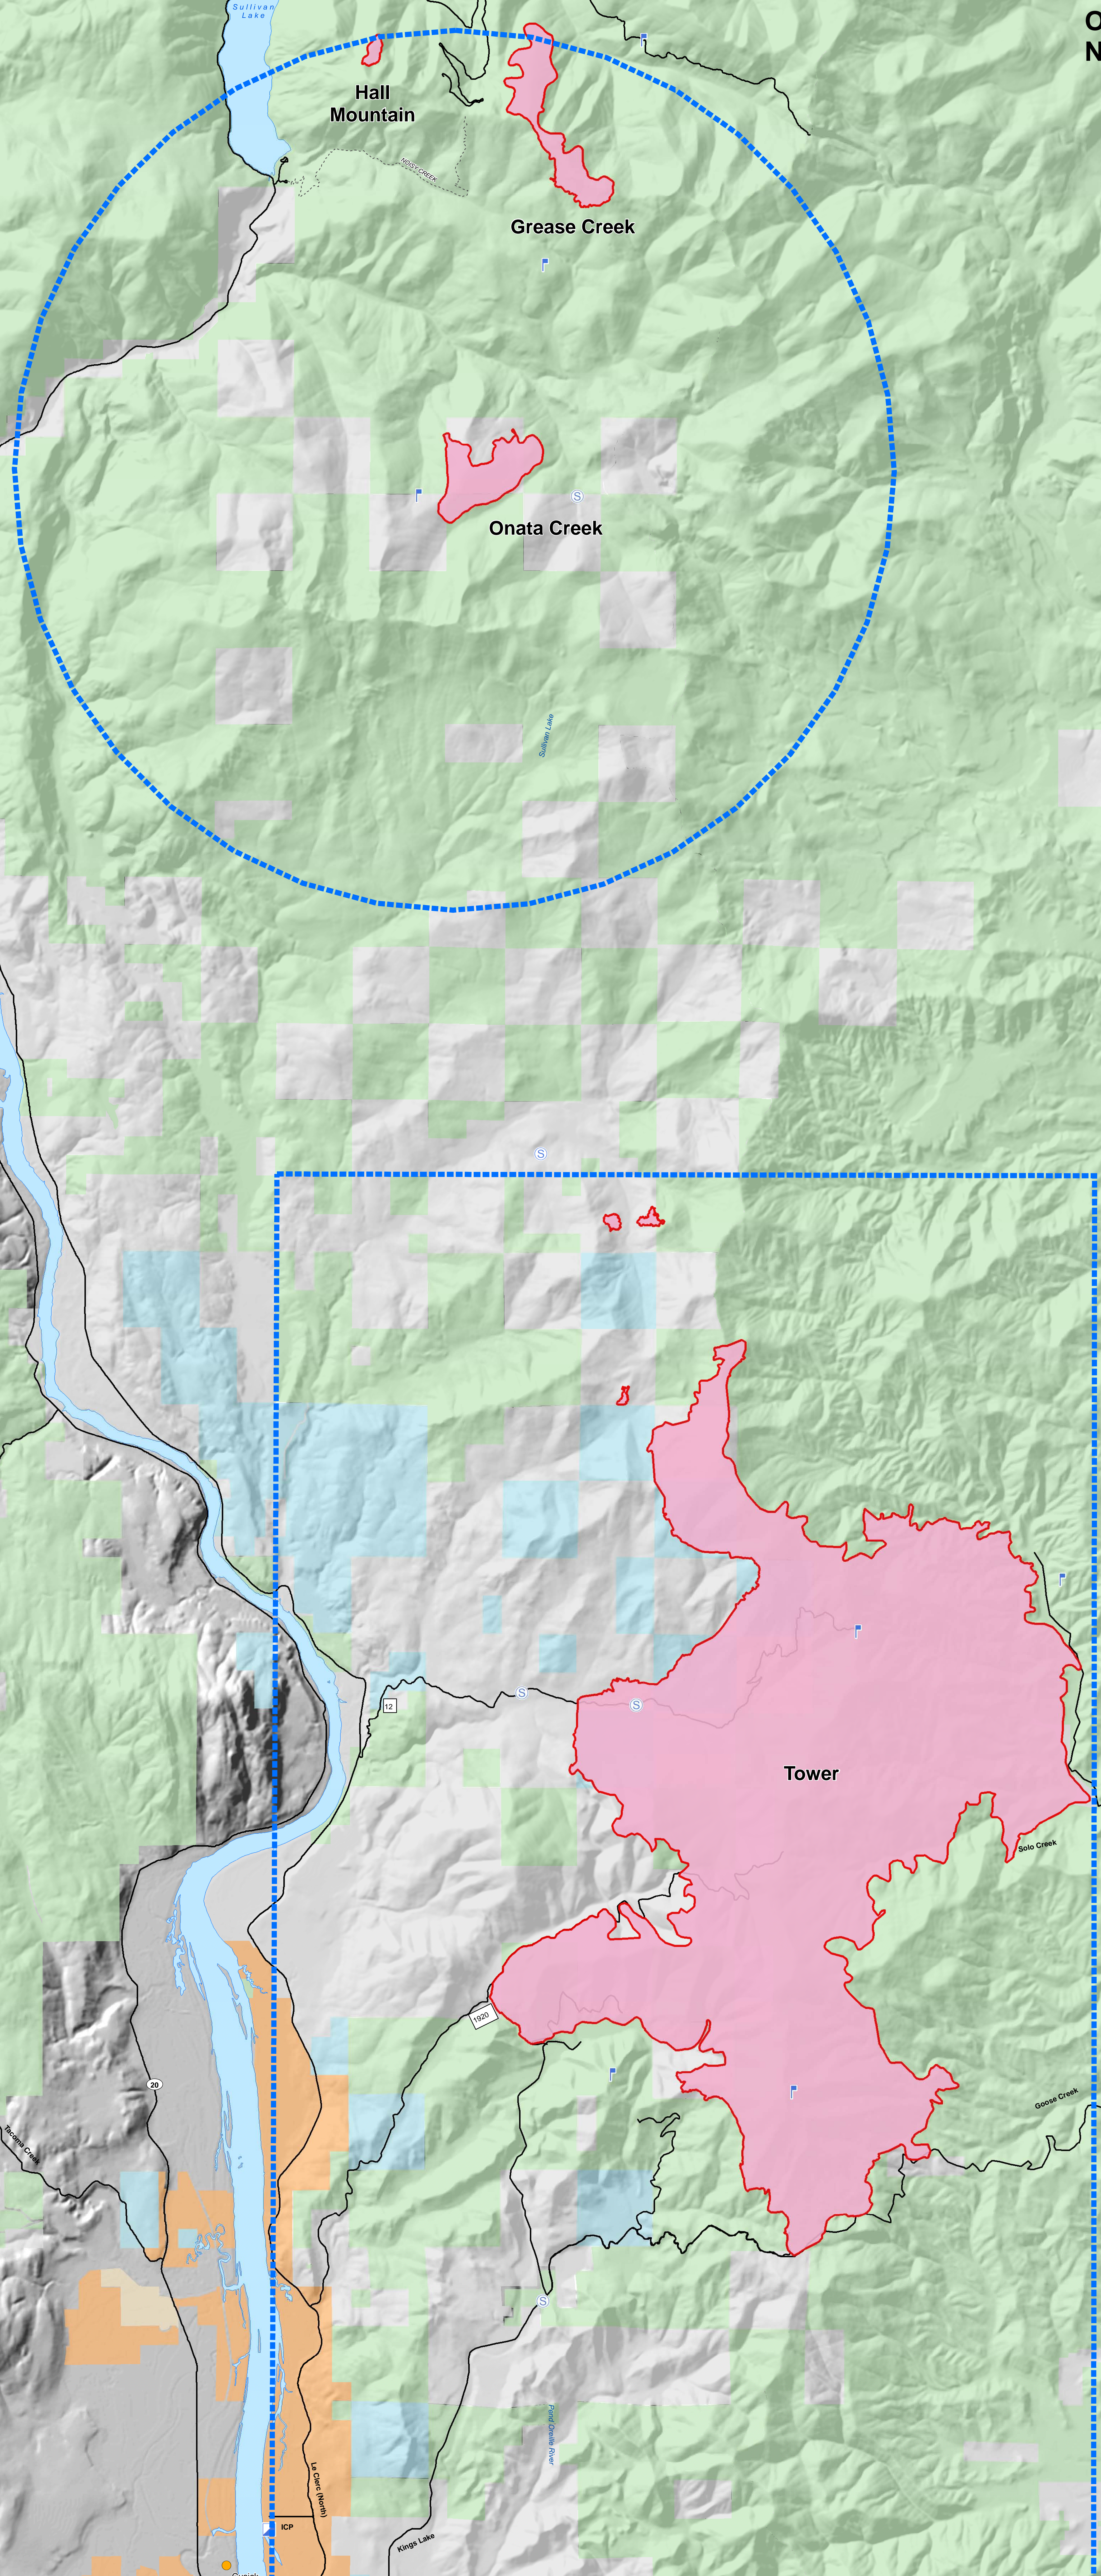

**TFR Vicinity Map
Kaniksu Complex
WA-COF-001302
September 6, 2015**

WASHINGTON

IDAHO

- TFR
- Cities
- Fire Location
- Incident Command Post
- Lookout
- Staging Area
- State Highways
- Trails
- Other Private Lands
- BIA, Tribal Lands
- Bureau of Land Management
- State Lands
- Other Federal
- Forest Service

| Fire | Acres |
|---------------------|---------------|
| Baldy | 514 |
| Grease Creek | 608 |
| Hall Mtn | 39 |
| Onata | 546 |
| Slate Creek | 1 |
| S. Fork Slate Creek | 167 |
| Tower | 24,296 |
| TOTAL | 26,171 |

as of 9/5 2100 hrs