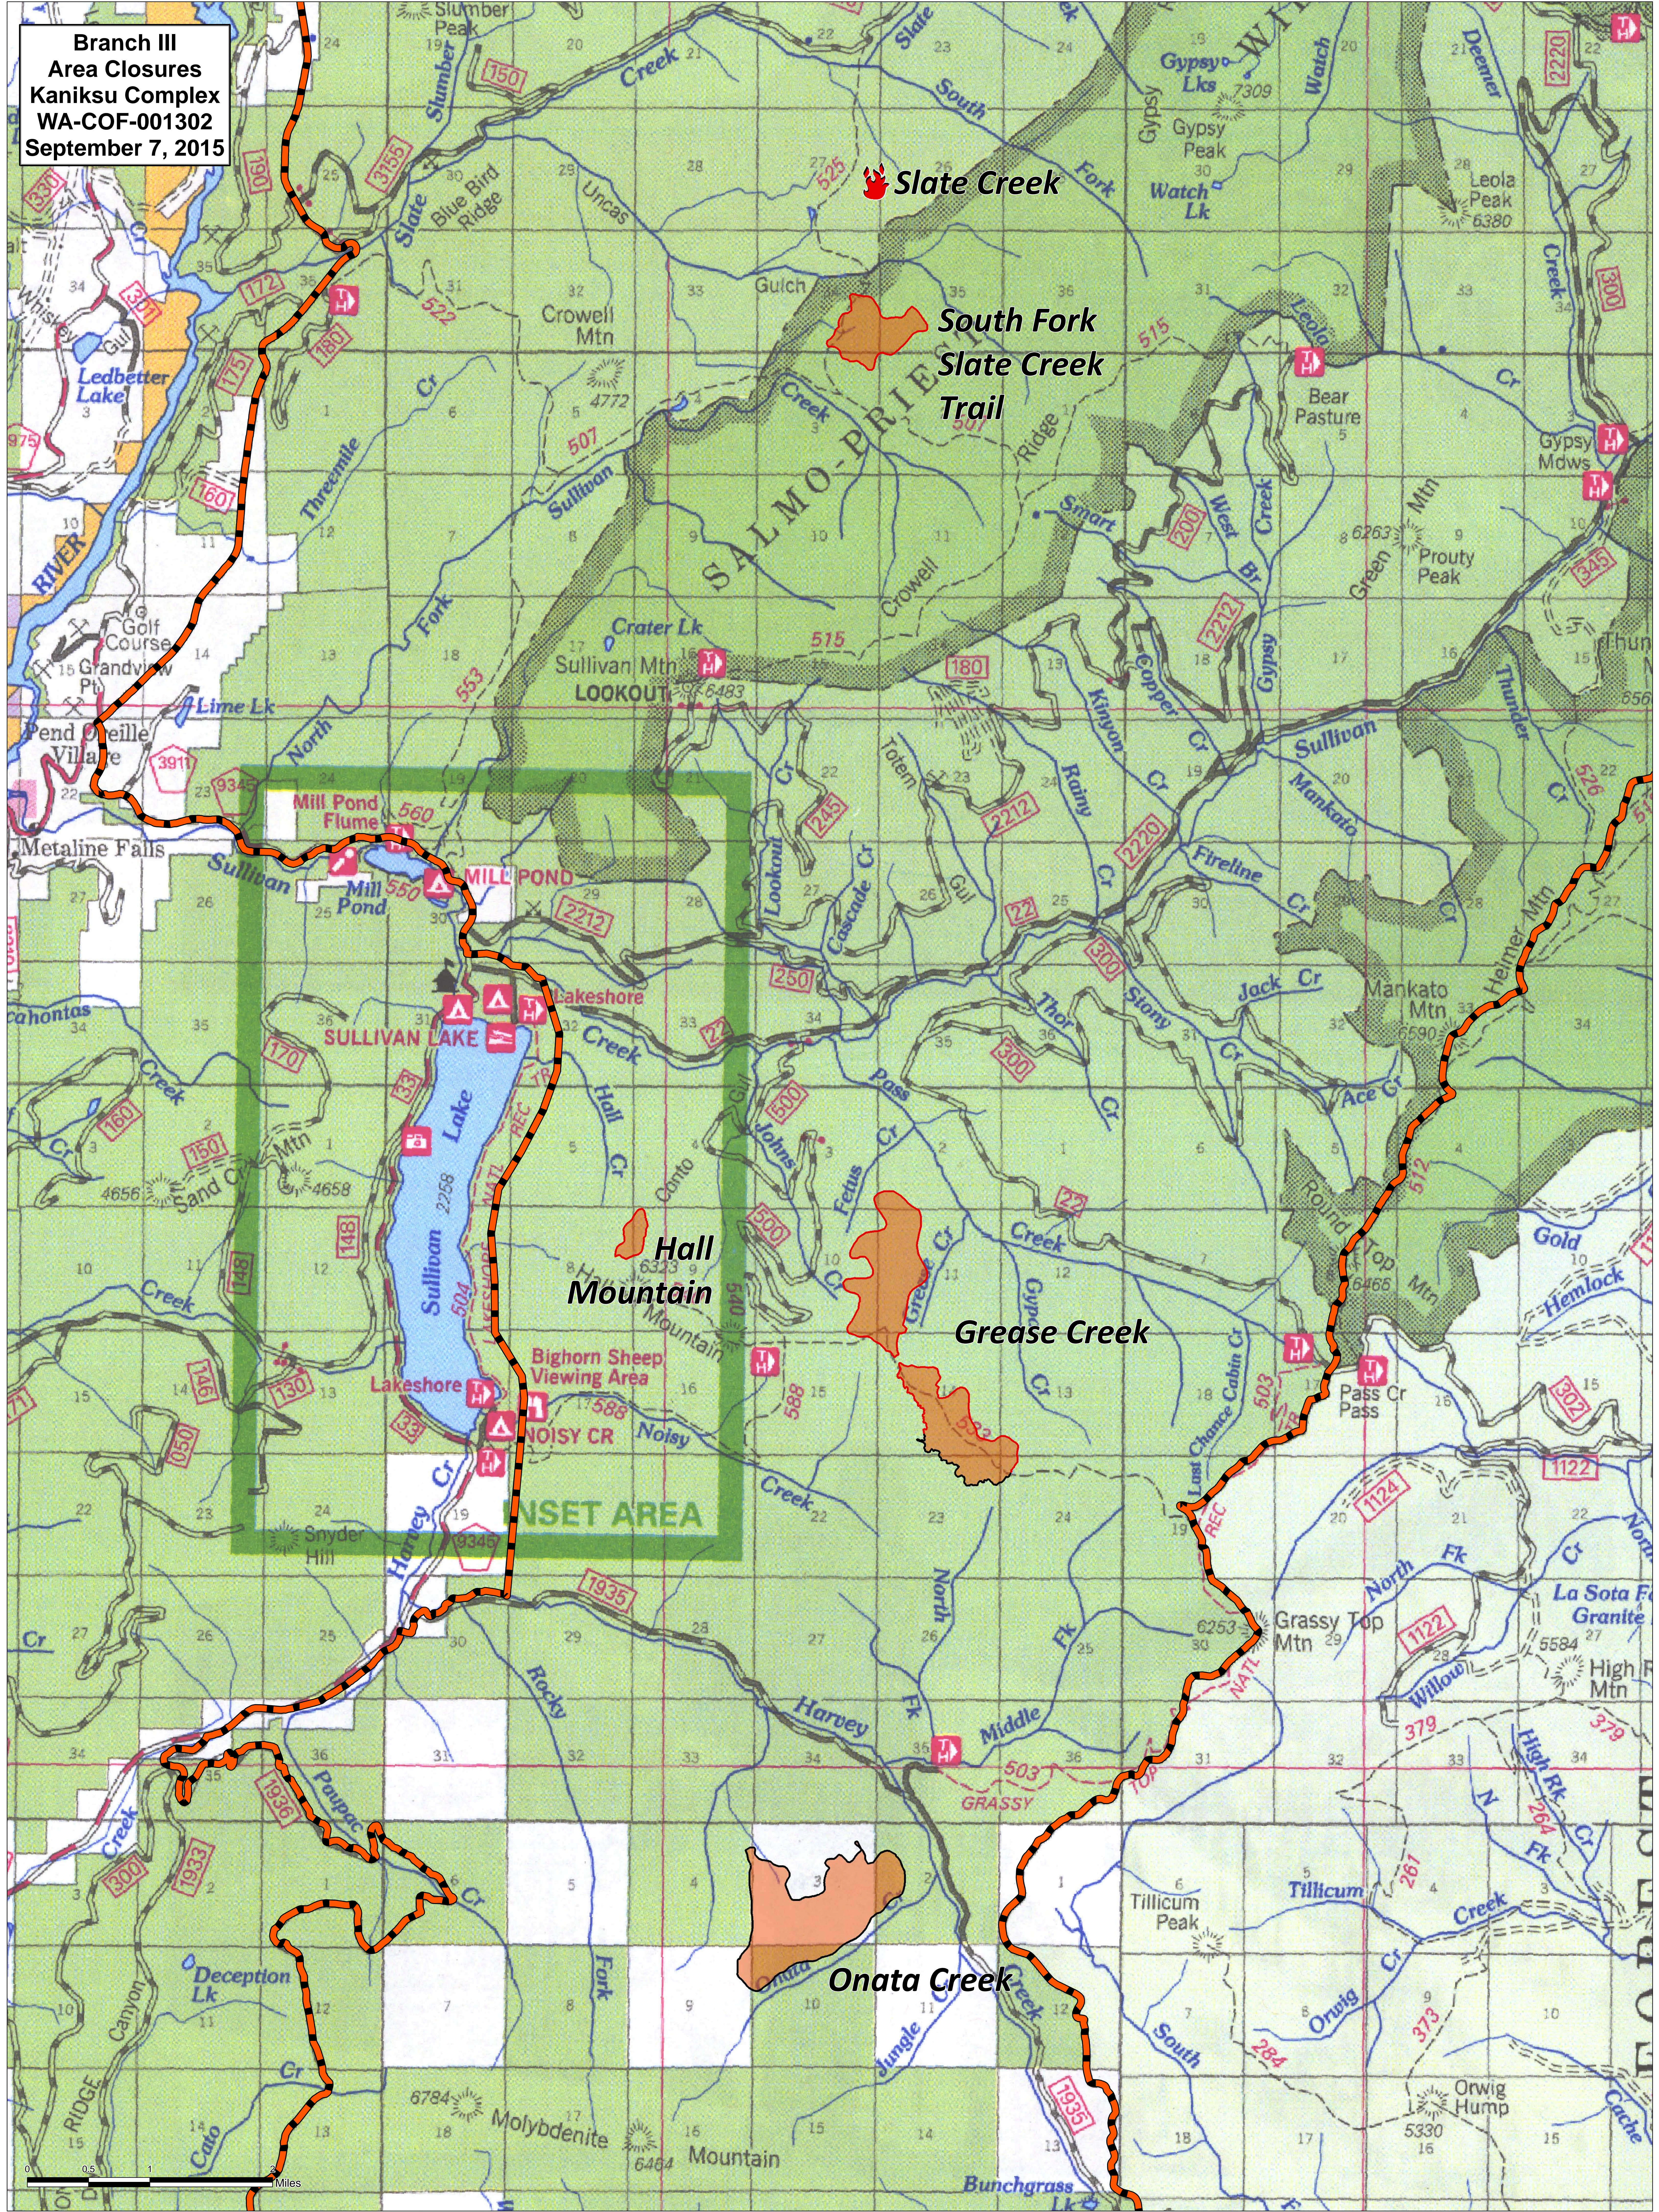

Branch III
Area Closures
Kaniksu Complex
WA-COF-001302
September 7, 2015

 Slate Creek

South Fork
Slate Creek
Trail

Hall
Mountain

Grease Creek

Onata Creek

INSET AREA

0 0.5 1 2 Miles