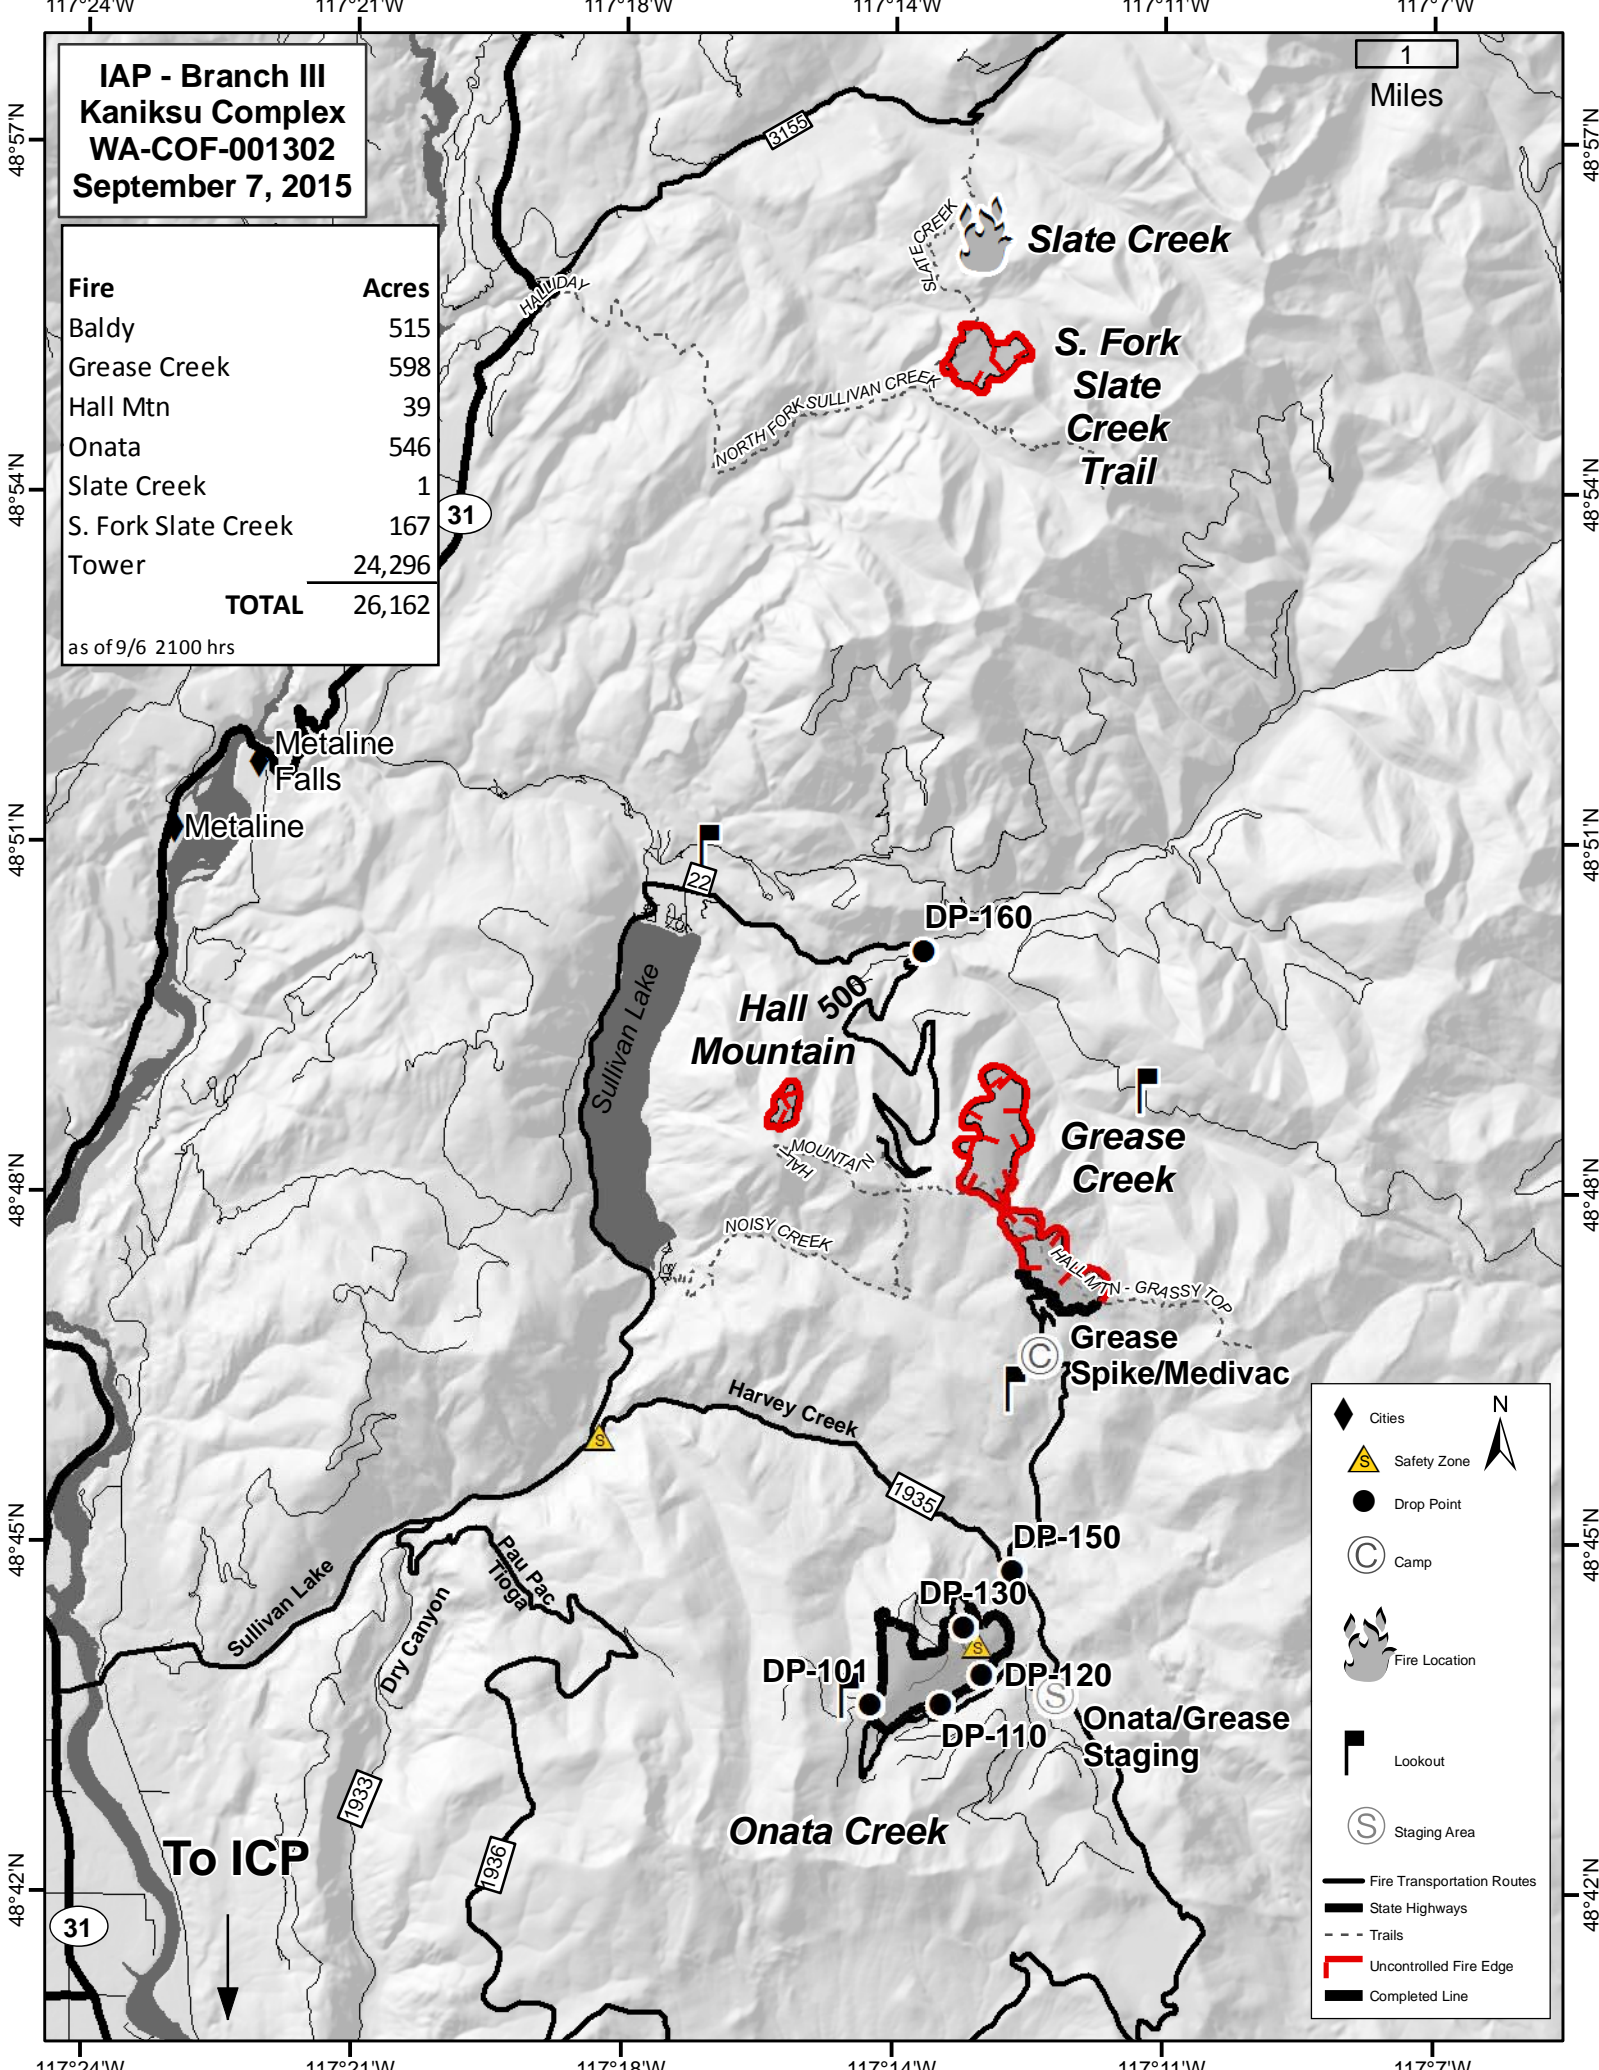

**IAP - Branch III
Kaniksu Complex
WA-COF-001302
September 7, 2015**

1
Miles

Fire	Acres
Baldy	515
Grease Creek	598
Hall Mtn	39
Onata	546
Slate Creek	1
S. Fork Slate Creek	167
Tower	24,296
TOTAL	26,162

as of 9/6 2100 hrs

Legend

- ◆ Cities
- ▲ Safety Zone
- Drop Point
- ⊙ Camp
- 🔥 Fire Location
- 🚧 Lookout
- ⊙ Staging Area
- Fire Transportation Routes
- State Highways
- - - Trails
- 🔴 Uncontrolled Fire Edge
- 🟤 Completed Line