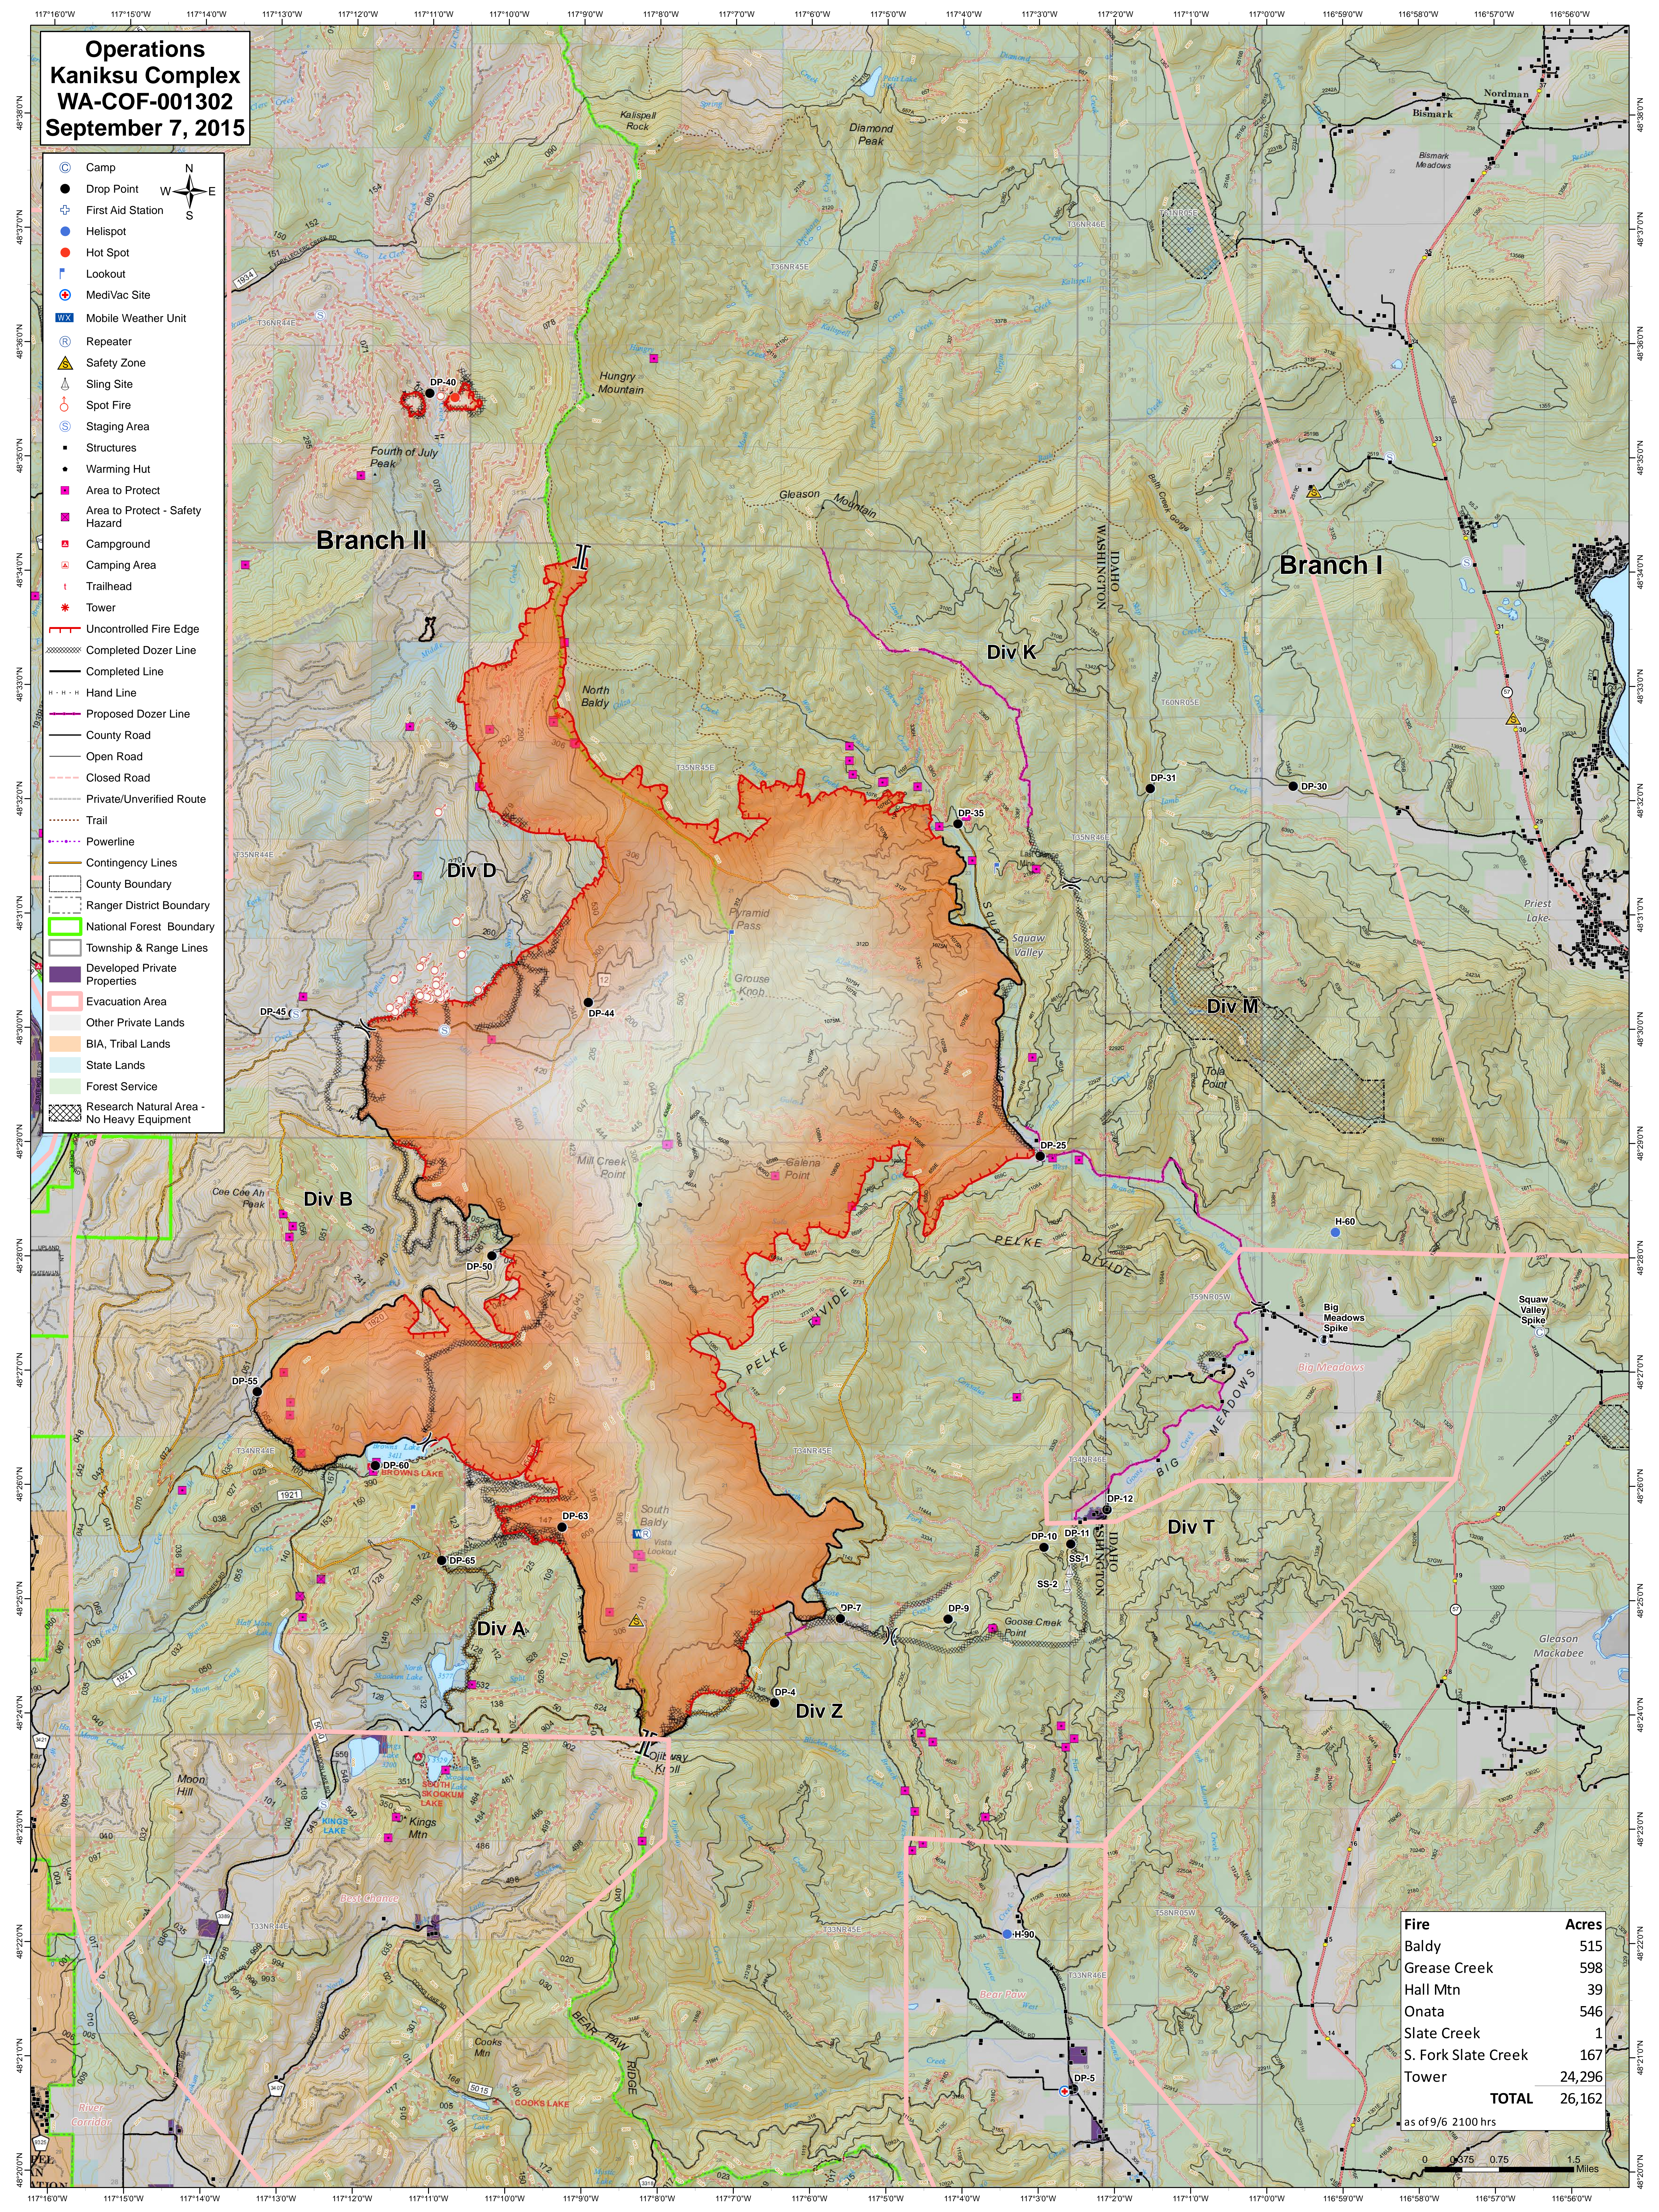

**Operations  
Kaniksu Complex  
WA-COF-001302  
September 7, 2015**

- Camp
- Drop Point
- First Aid Station
- Helispot
- Hot Spot
- Lookout
- MediVac Site
- Mobile Weather Unit
- Repeater
- Safety Zone
- Sling Site
- Spot Fire
- Staging Area
- Structures
- Warming Hut
- Area to Protect
- Area to Protect - Safety Hazard
- Campground
- Camping Area
- Trailhead
- Tower
- Uncontrolled Fire Edge
- Completed Dozer Line
- Completed Line
- Hand Line
- Proposed Dozer Line
- County Road
- Open Road
- Closed Road
- Private/Unverified Route
- Trail
- Powerline
- Contingency Lines
- County Boundary
- Ranger District Boundary
- National Forest Boundary
- Township & Range Lines
- Developed Private Properties
- Evacuation Area
- Other Private Lands
- BIA, Tribal Lands
- State Lands
- Forest Service
- Research Natural Area - No Heavy Equipment

Fire	Acres
Baldy	515
Grease Creek	598
Hall Mtn	39
Onata	546
Slate Creek	1
S. Fork Slate Creek	167
Tower	24,296
<b>TOTAL</b>	<b>26,162</b>

as of 9/6 2100 hrs