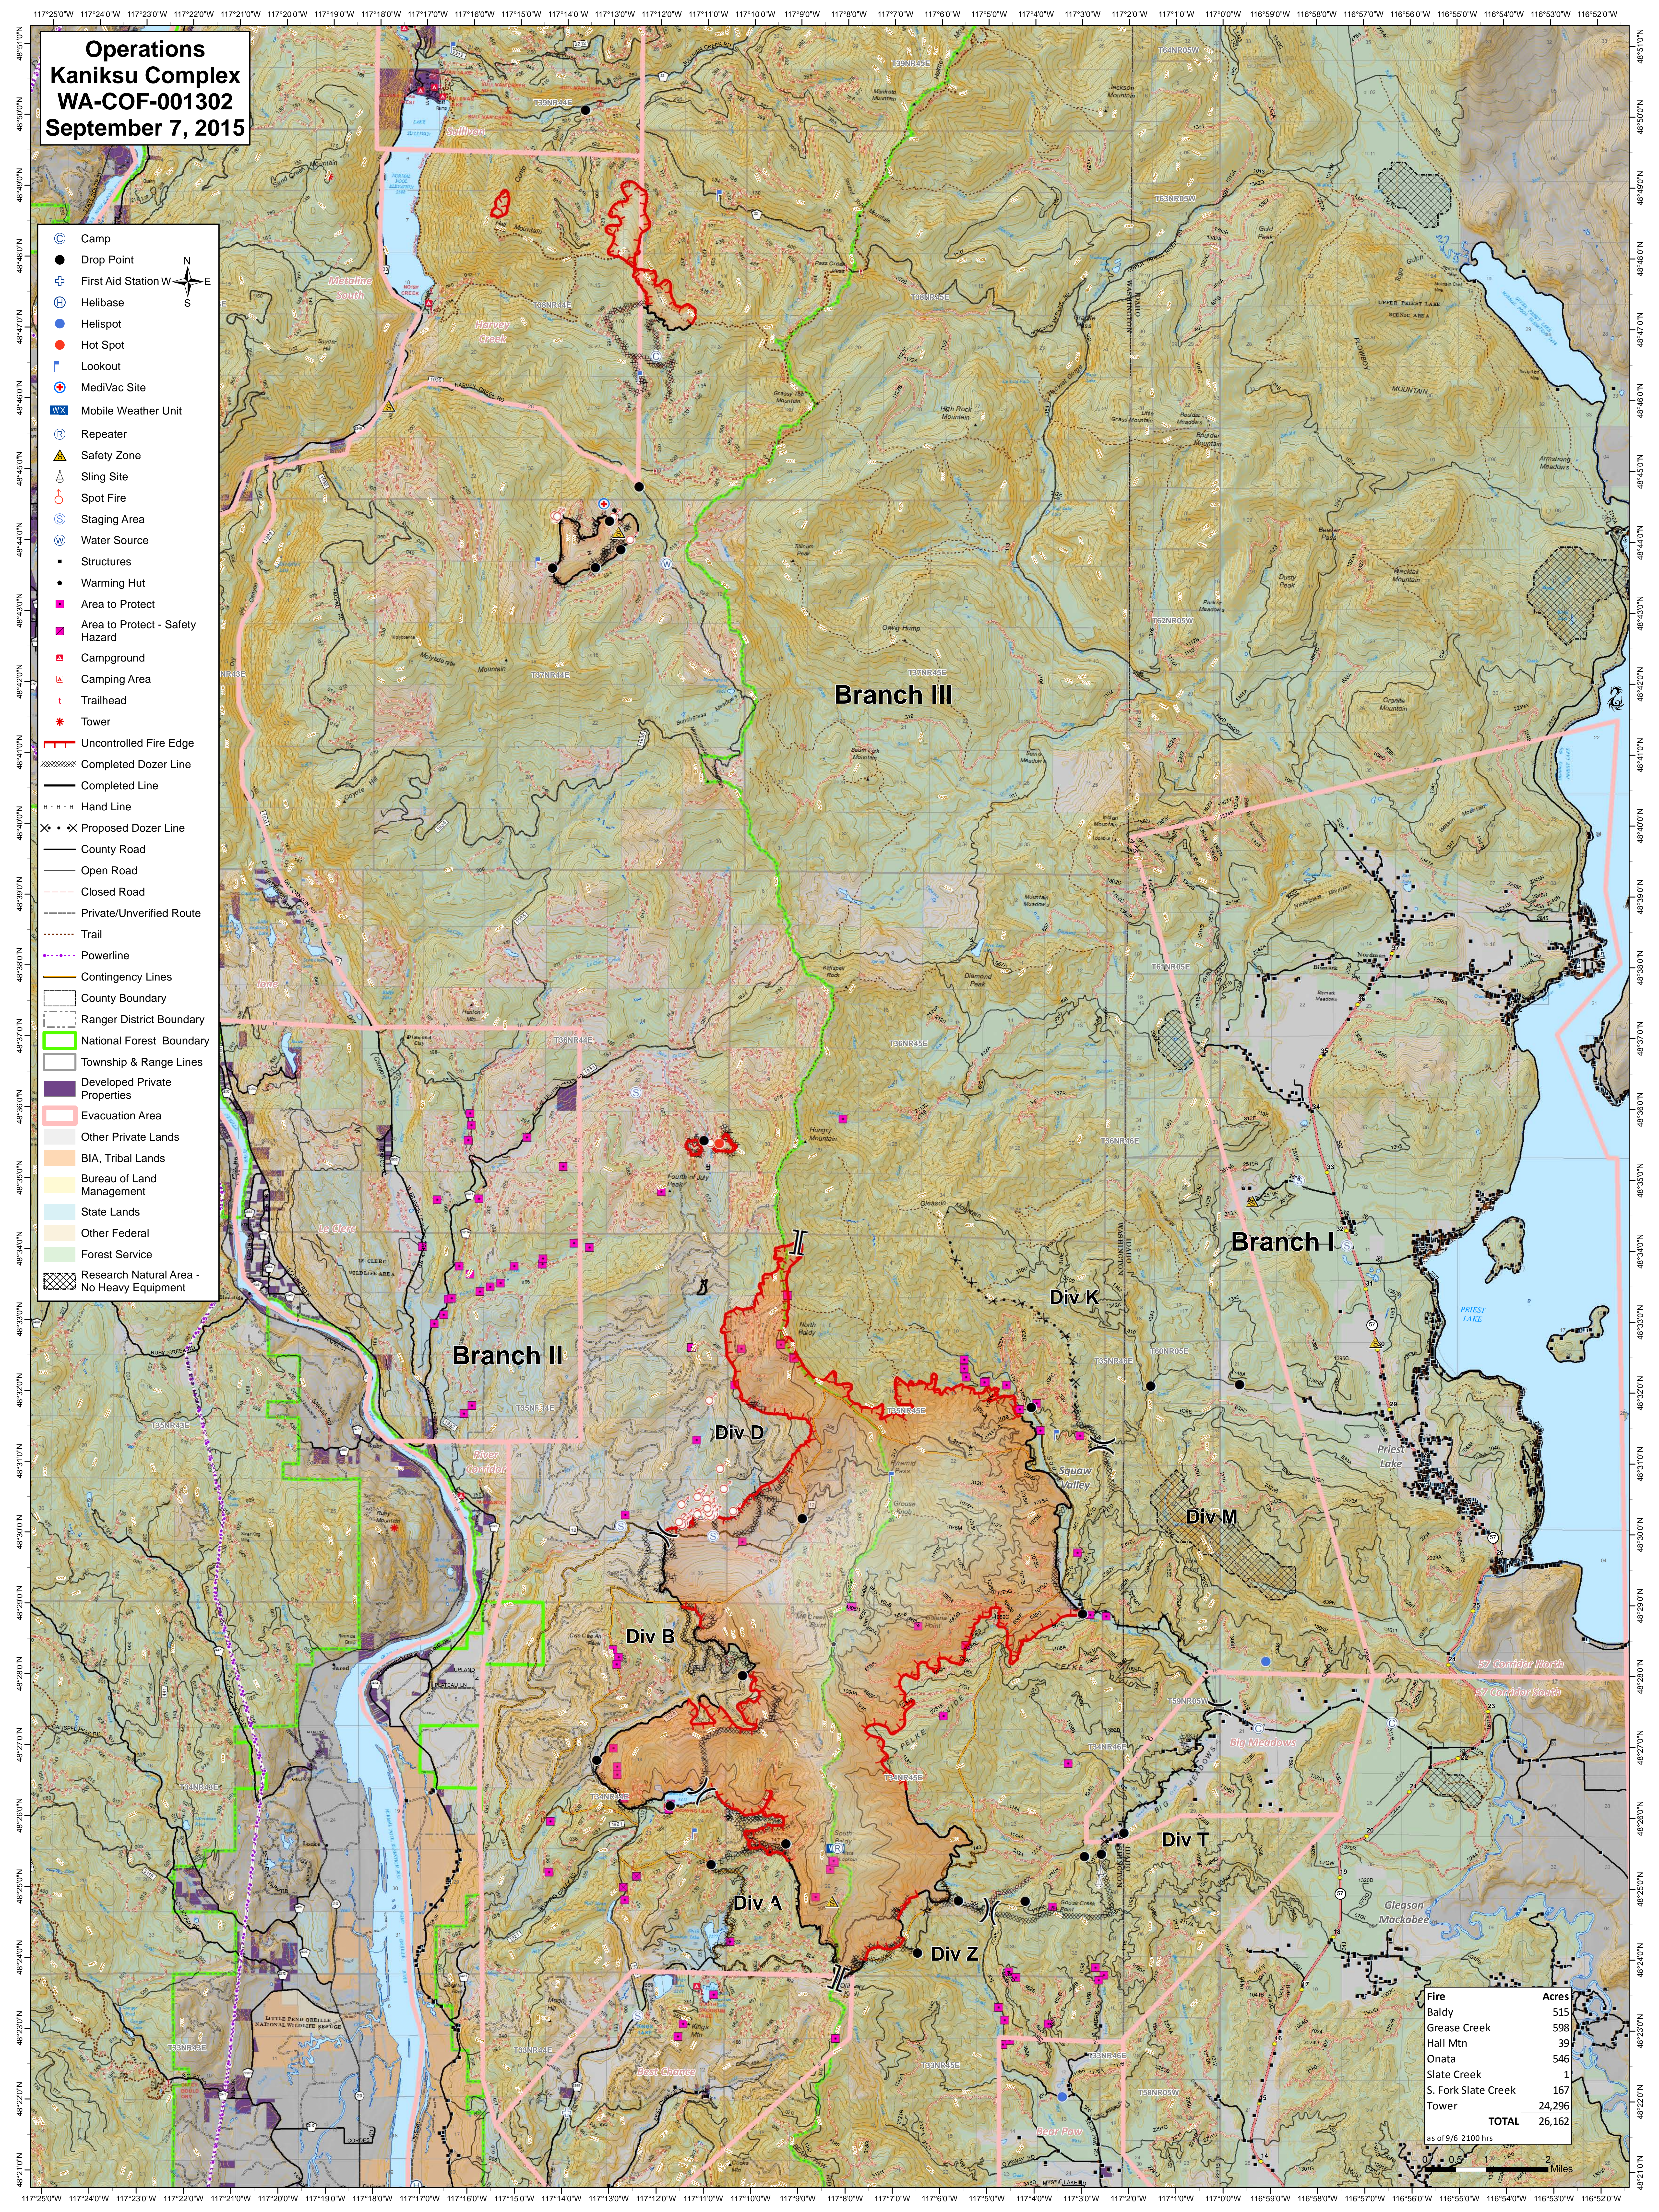

**Operations  
Kaniksu Complex  
WA-COF-001302  
September 7, 2015**

- Camp
- Drop Point
- First Aid Station
- Helibase
- Helispot
- Hot Spot
- Lookout
- MediVac Site
- Mobile Weather Unit
- Repeater
- Safety Zone
- Sling Site
- Spot Fire
- Staging Area
- Water Source
- Structures
- Warming Hut
- Area to Protect
- Area to Protect - Safety Hazard
- Campground
- Camping Area
- Trailhead
- Tower
- Uncontrolled Fire Edge
- Completed Dozer Line
- Completed Line
- Hand Line
- Proposed Dozer Line
- County Road
- Open Road
- Closed Road
- Private/Unverified Route
- Trail
- Powerline
- Contingency Lines
- County Boundary
- Ranger District Boundary
- National Forest Boundary
- Township & Range Lines
- Developed Private Properties
- Evacuation Area
- Other Private Lands
- BIA, Tribal Lands
- Bureau of Land Management
- State Lands
- Other Federal
- Forest Service
- Research Natural Area - No Heavy Equipment

Fire	Acres
Baldy	515
Grease Creek	598
Hall Mtn	39
Onata	546
Slate Creek	1
S. Fork Slate Creek	167
Tower	24,296
<b>TOTAL</b>	<b>26,162</b>

as of 9/6 2100 hrs

0.5 2 Miles