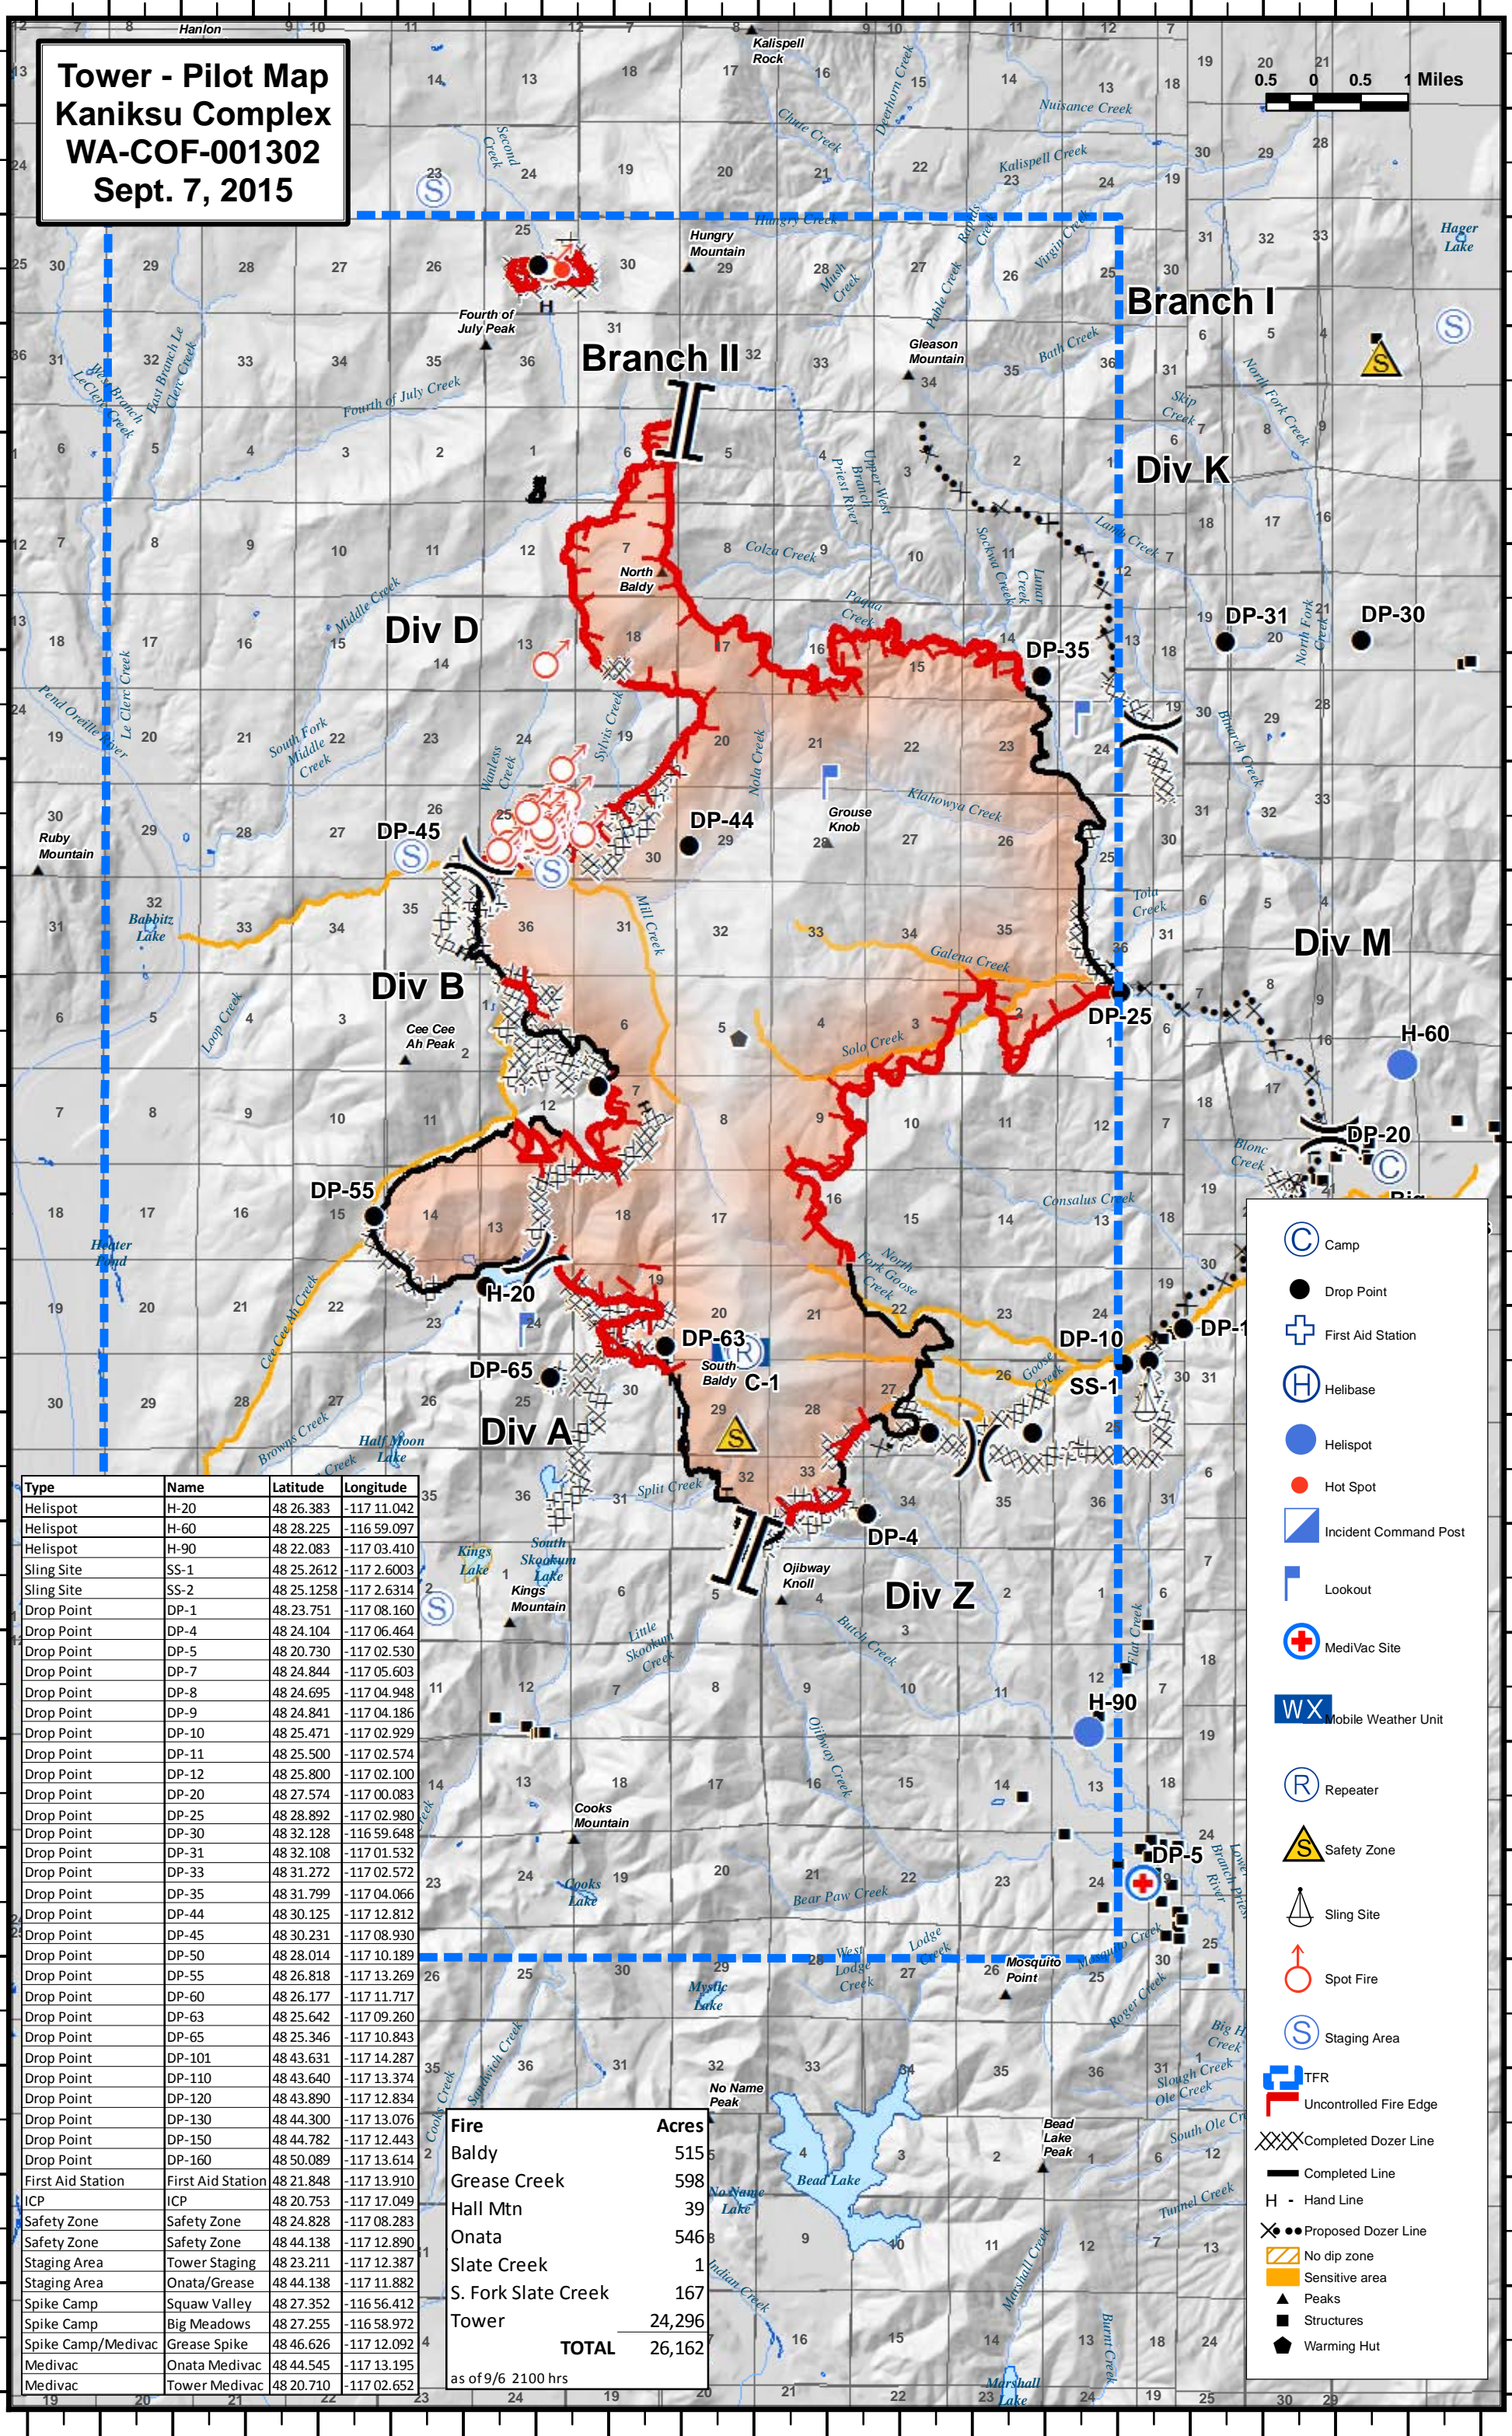

**Tower - Pilot Map**  
**Kaniksu Complex**  
**WA-COF-001302**  
**Sept. 7, 2015**

Type	Name	Latitude	Longitude
Helispot	H-20	48 26.383	-117 11.042
Helispot	H-60	48 28.225	-116 59.097
Helispot	H-90	48 22.083	-117 03.410
Sling Site	SS-1	48 25.2612	-117 2.6003
Sling Site	SS-2	48 25.1258	-117 2.6314
Drop Point	DP-1	48.23.751	-117 08.160
Drop Point	DP-4	48 24.104	-117 06.464
Drop Point	DP-5	48 20.730	-117 02.530
Drop Point	DP-7	48 24.844	-117 05.603
Drop Point	DP-8	48 24.695	-117 04.948
Drop Point	DP-9	48 24.841	-117 04.186
Drop Point	DP-10	48 25.471	-117 02.929
Drop Point	DP-11	48 25.500	-117 02.574
Drop Point	DP-12	48 25.800	-117 02.100
Drop Point	DP-20	48 27.574	-117 00.083
Drop Point	DP-25	48 28.892	-117 02.980
Drop Point	DP-30	48 32.128	-116 59.648
Drop Point	DP-31	48 32.108	-117 01.532
Drop Point	DP-33	48 31.272	-117 02.572
Drop Point	DP-35	48 31.799	-117 04.066
Drop Point	DP-44	48 30.125	-117 12.812
Drop Point	DP-45	48 30.231	-117 08.930
Drop Point	DP-50	48 28.014	-117 10.189
Drop Point	DP-55	48 26.818	-117 13.269
Drop Point	DP-60	48 26.177	-117 11.717
Drop Point	DP-63	48 25.642	-117 09.260
Drop Point	DP-65	48 25.346	-117 10.843
Drop Point	DP-101	48 43.631	-117 14.287
Drop Point	DP-110	48 43.640	-117 13.374
Drop Point	DP-120	48 43.890	-117 12.834
Drop Point	DP-130	48 44.300	-117 13.076
Drop Point	DP-150	48 44.782	-117 12.443
Drop Point	DP-160	48 50.089	-117 13.614
First Aid Station	First Aid Station	48 21.848	-117 13.910
ICP	ICP	48 20.753	-117 17.049
Safety Zone	Safety Zone	48 24.828	-117 08.283
Safety Zone	Safety Zone	48 44.138	-117 12.890
Staging Area	Tower Staging	48 23.211	-117 12.387
Staging Area	Onata/Grease	48 44.138	-117 11.882
Spike Camp	Squaw Valley	48 27.352	-116 56.412
Spike Camp	Big Meadows	48 27.255	-116 58.972
Spike Camp/Medivac	Grease Spike	48 46.626	-117 12.092
Medivac	Onata Medivac	48 44.545	-117 13.195
Medivac	Tower Medivac	48 20.710	-117 02.652