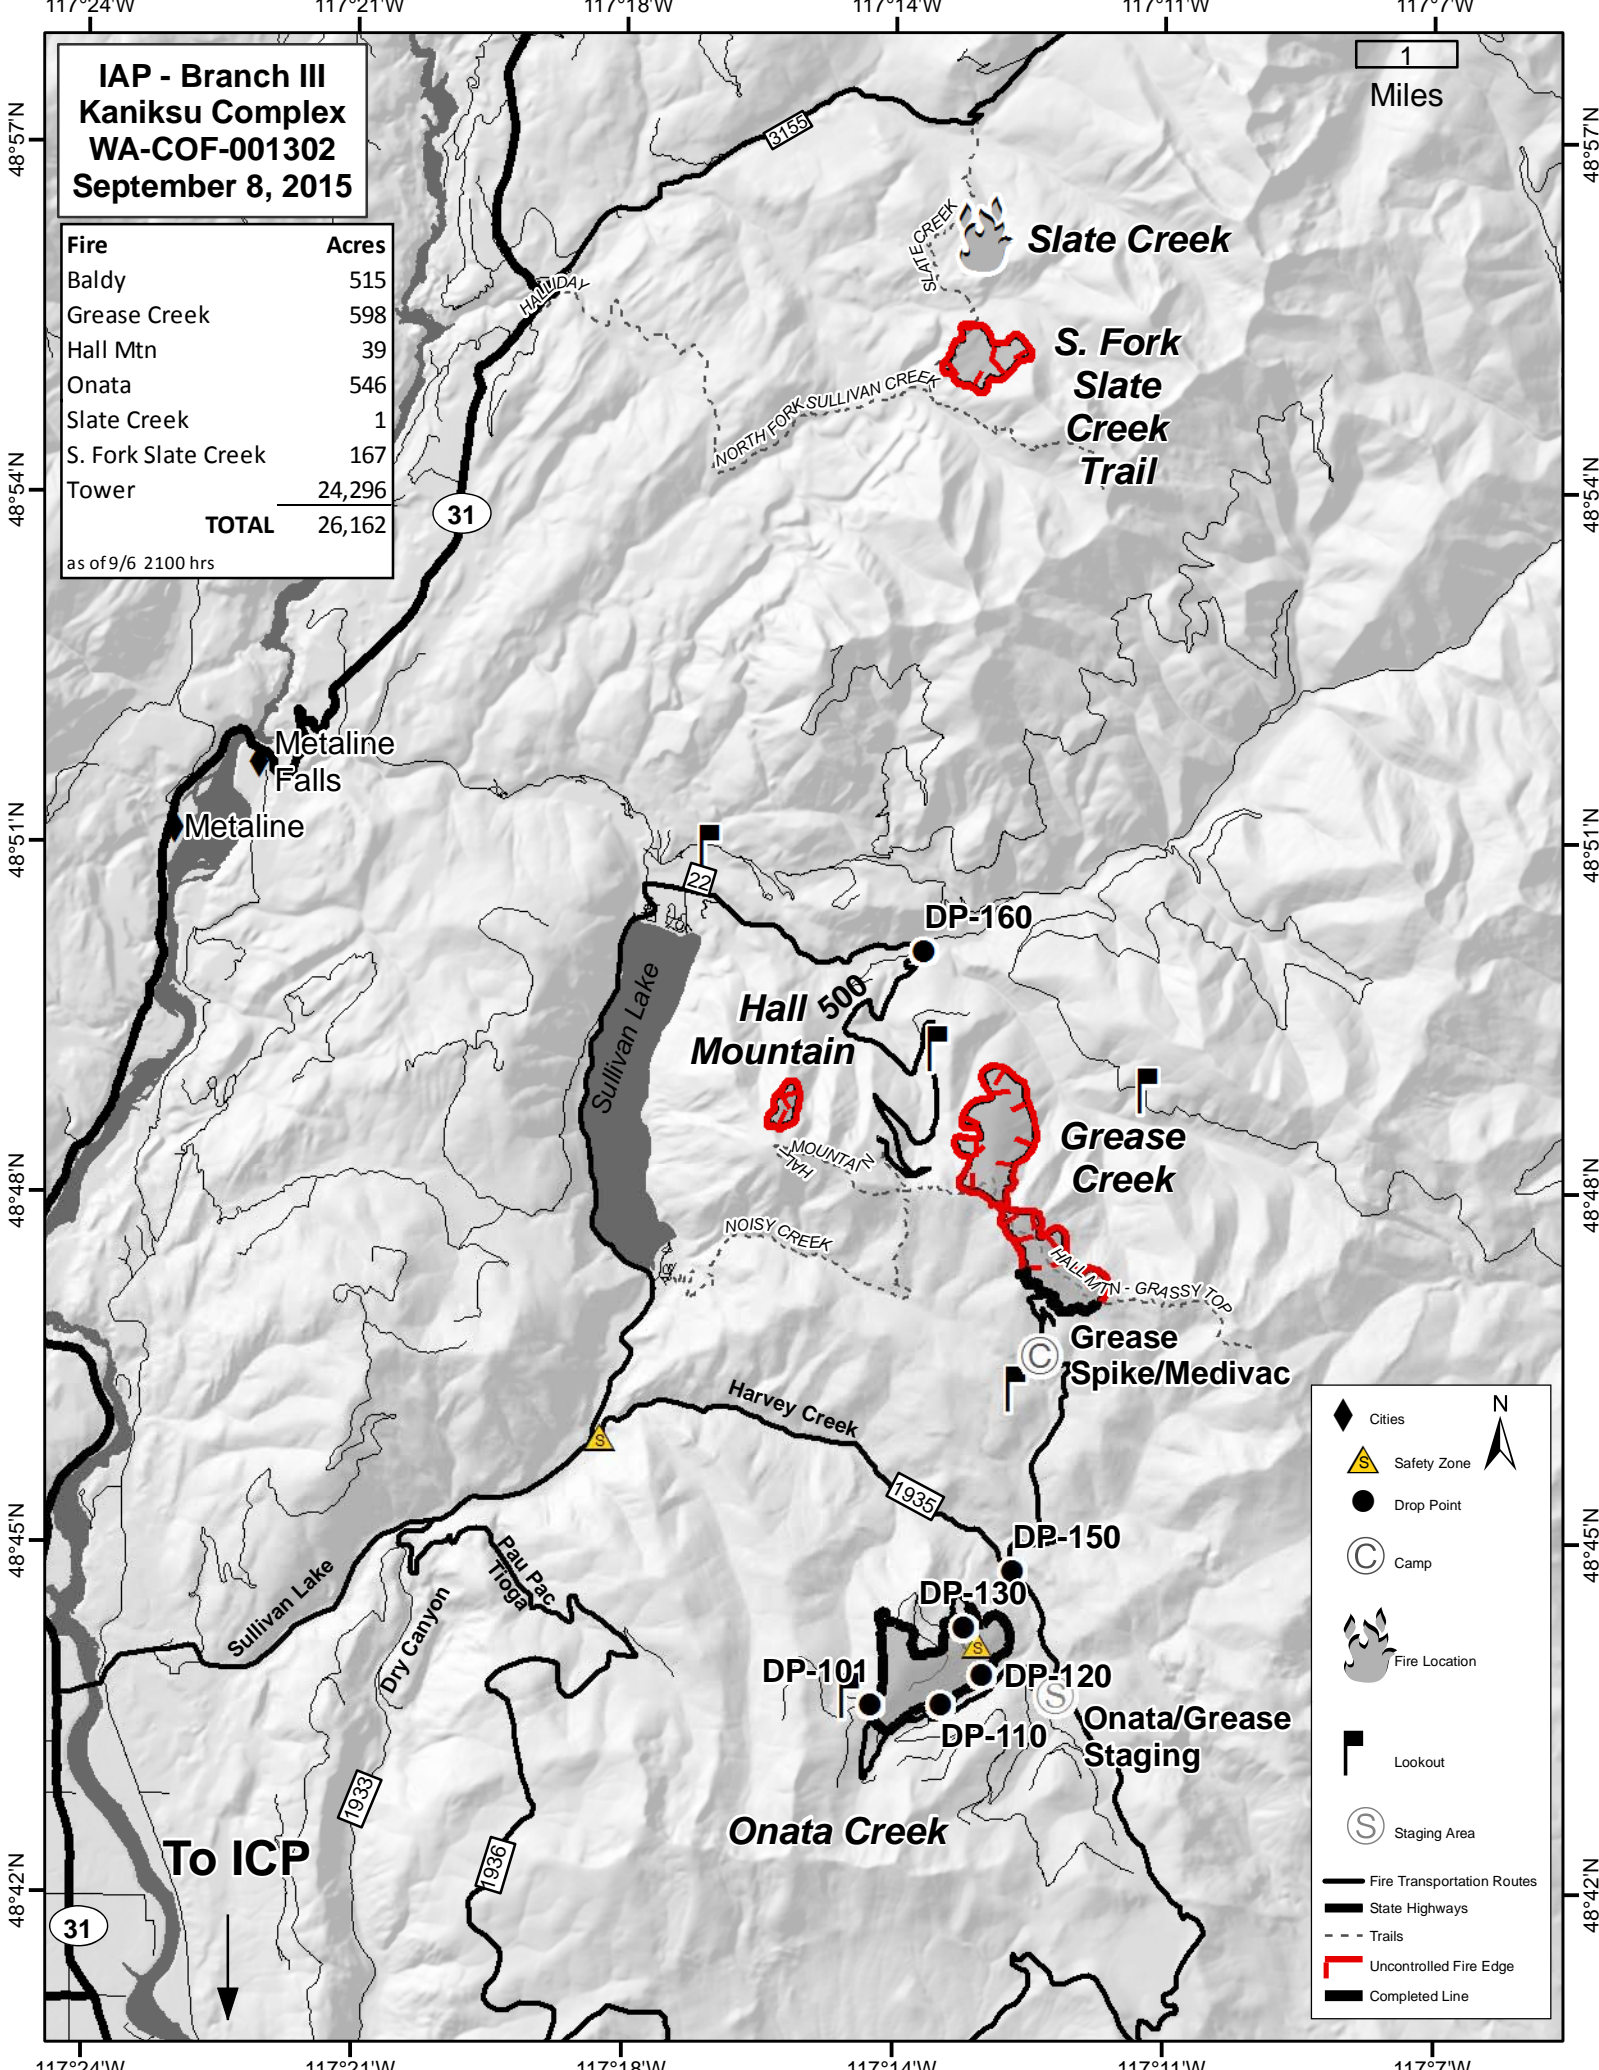

**IAP - Branch III
Kaniksu Complex
WA-COF-001302
September 8, 2015**

Fire	Acres
Baldy	515
Grease Creek	598
Hall Mtn	39
Onata	546
Slate Creek	1
S. Fork Slate Creek	167
Tower	24,296
TOTAL	26,162

as of 9/6 2100 hrs

1
Miles

Legend

- ◆ Cities
- ▲ Safety Zone
- Drop Point
- ⊙ Camp
- 🔥 Fire Location
- 🚧 Lookout
- ⊙ Staging Area
- Fire Transportation Routes
- State Highways
- - - Trails
- 🔴 Uncontrolled Fire Edge
- 🟩 Completed Line