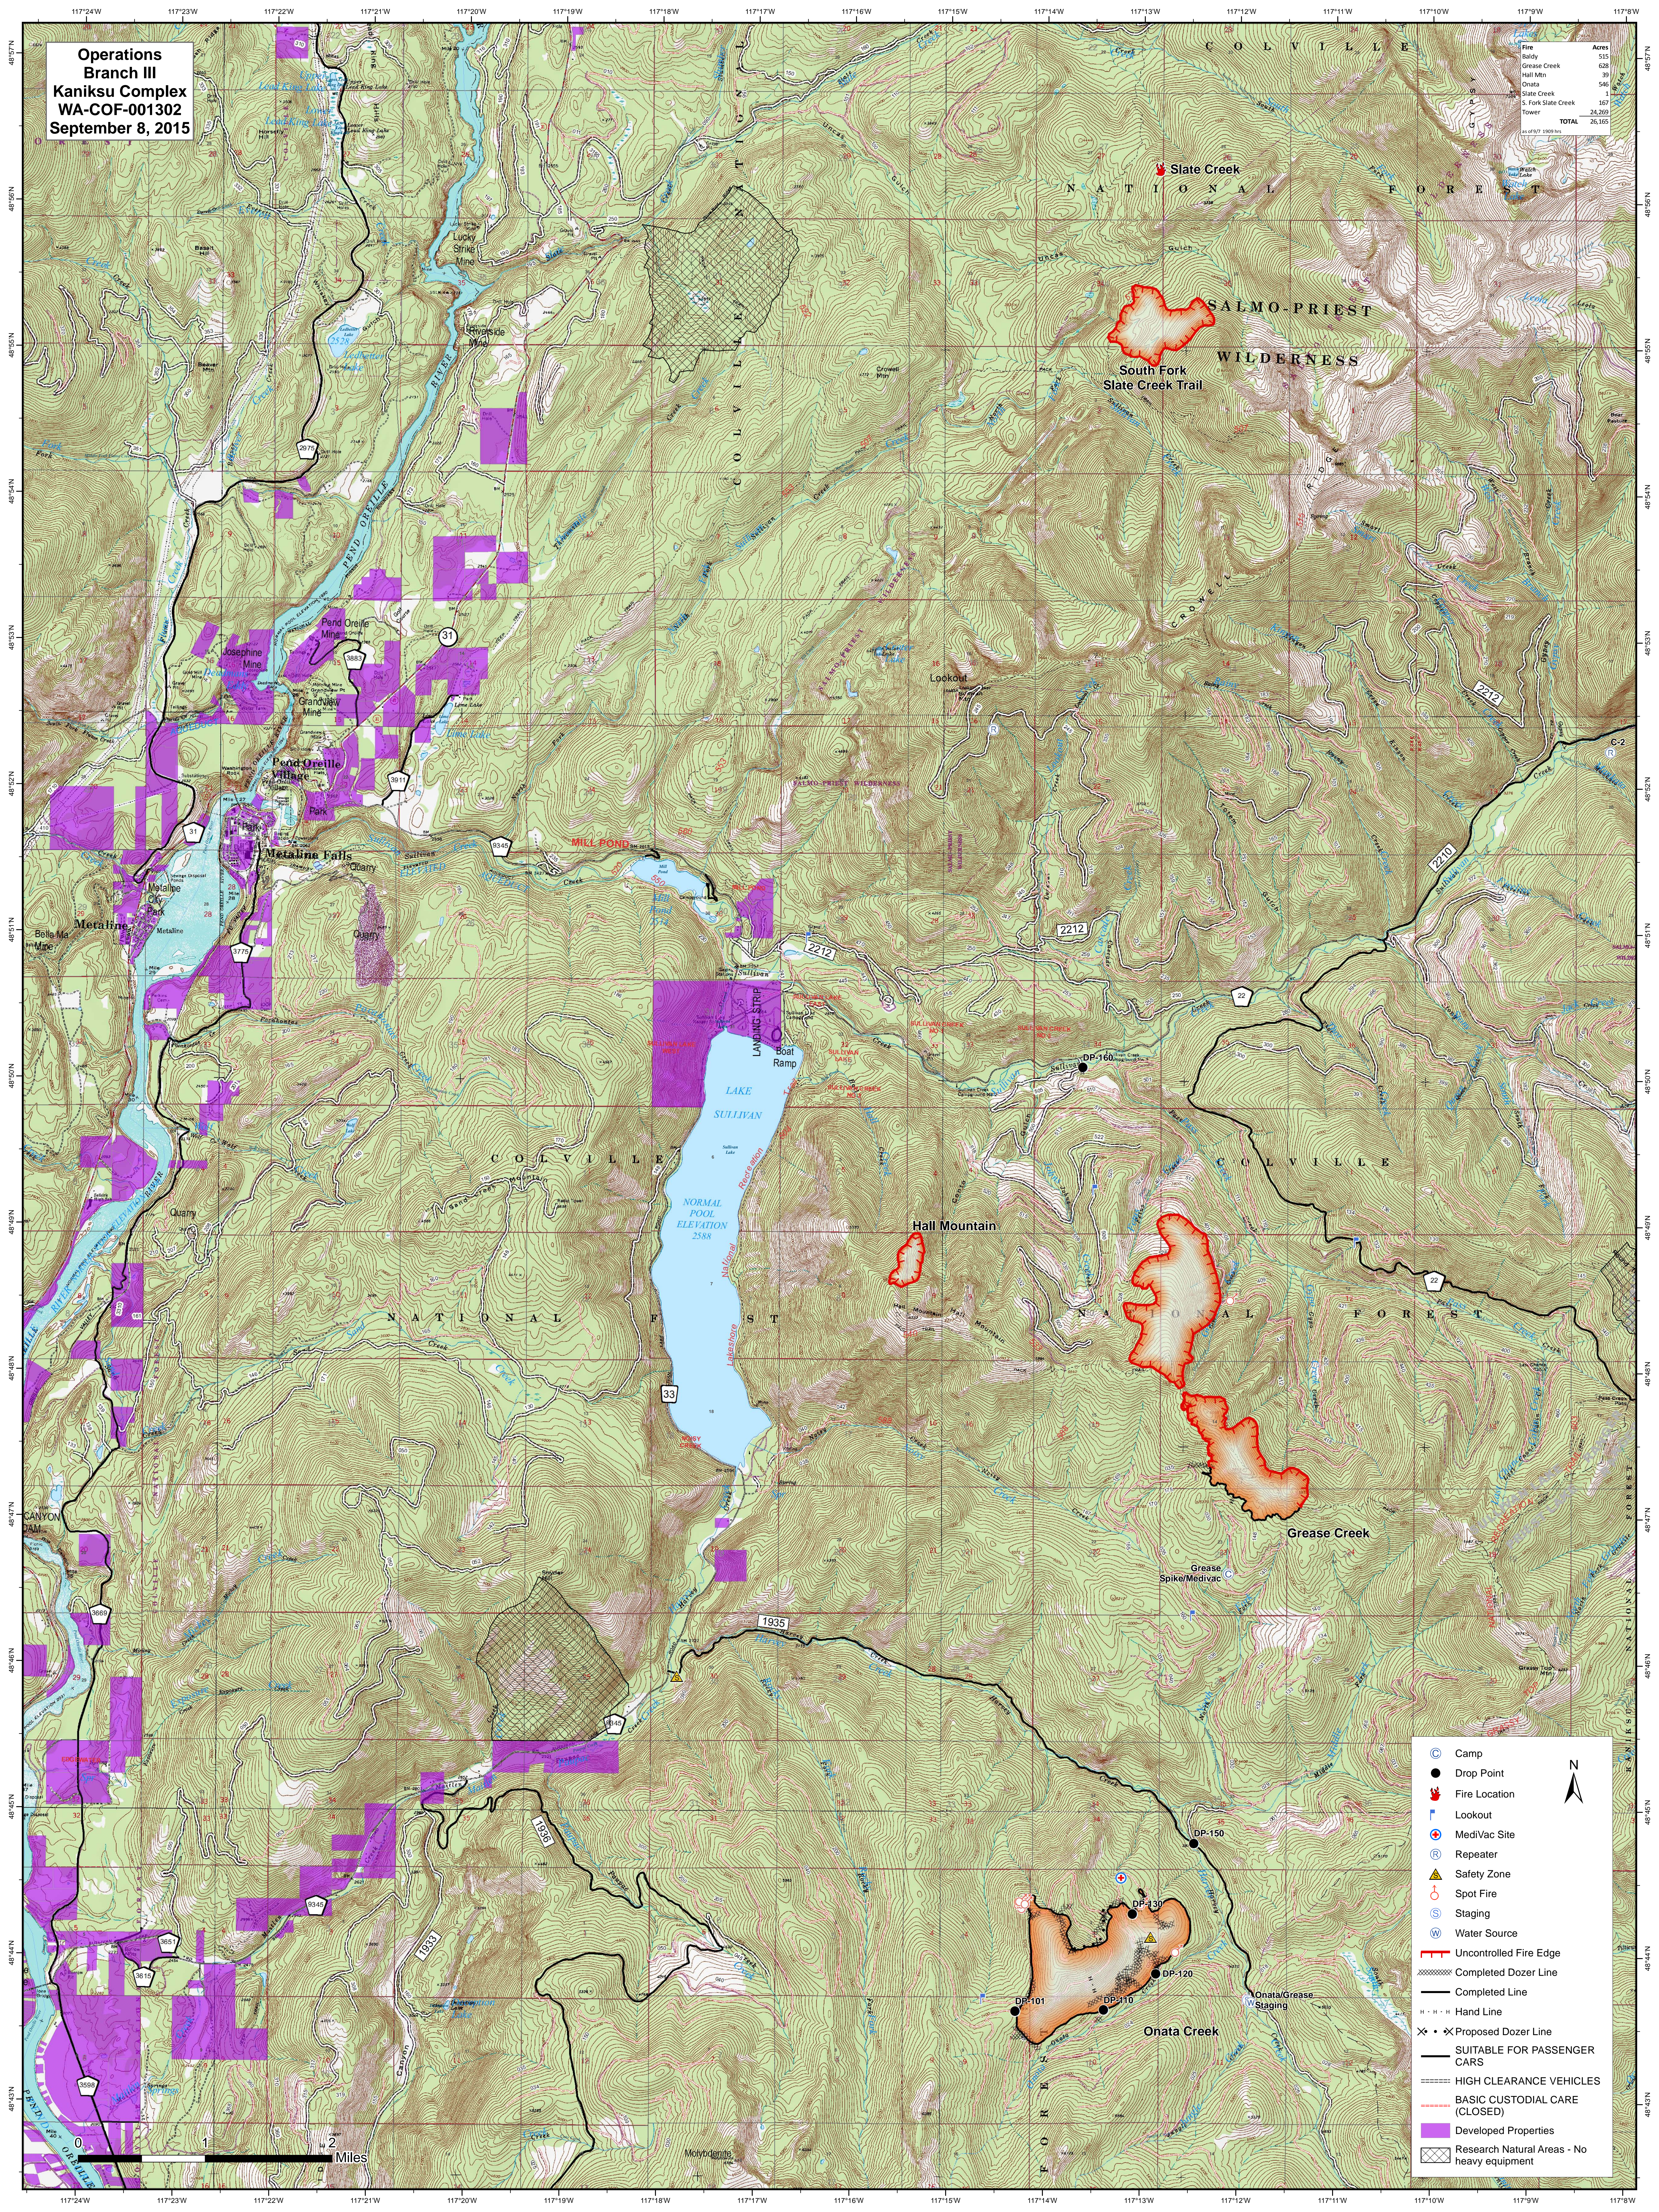

Operations
Branch III
Kaniksu Complex
WA-COF-001302
September 8, 2015

Fire	Acres
Baldy	515
Grease Creek	628
Hall Mtn	39
Onata	546
Slate Creek	1
S. Fork Slate Creek	167
Tower	24,289
TOTAL	26,165

Legend

- Camp
- Drop Point
- 🔥 Fire Location
- 👁️ Lookout
- 🏠 MediVac Site
- 📡 Repeater
- ⚠️ Safety Zone
- 👤 Spot Fire
- 📍 Staging
- 💧 Water Source
- 🔴 Uncontrolled Fire Edge
- 🚧 Completed Dozer Line
- Completed Line
- ⋯ Hand Line
- ✂️ Proposed Dozer Line
- SUITABLE FOR PASSENGER CARS
- ⋯ HIGH CLEARANCE VEHICLES
- ⋯ BASIC CUSTODIAL CARE (CLOSED)
- 🟪 Developed Properties
- 🌲 Research Natural Areas - No heavy equipment