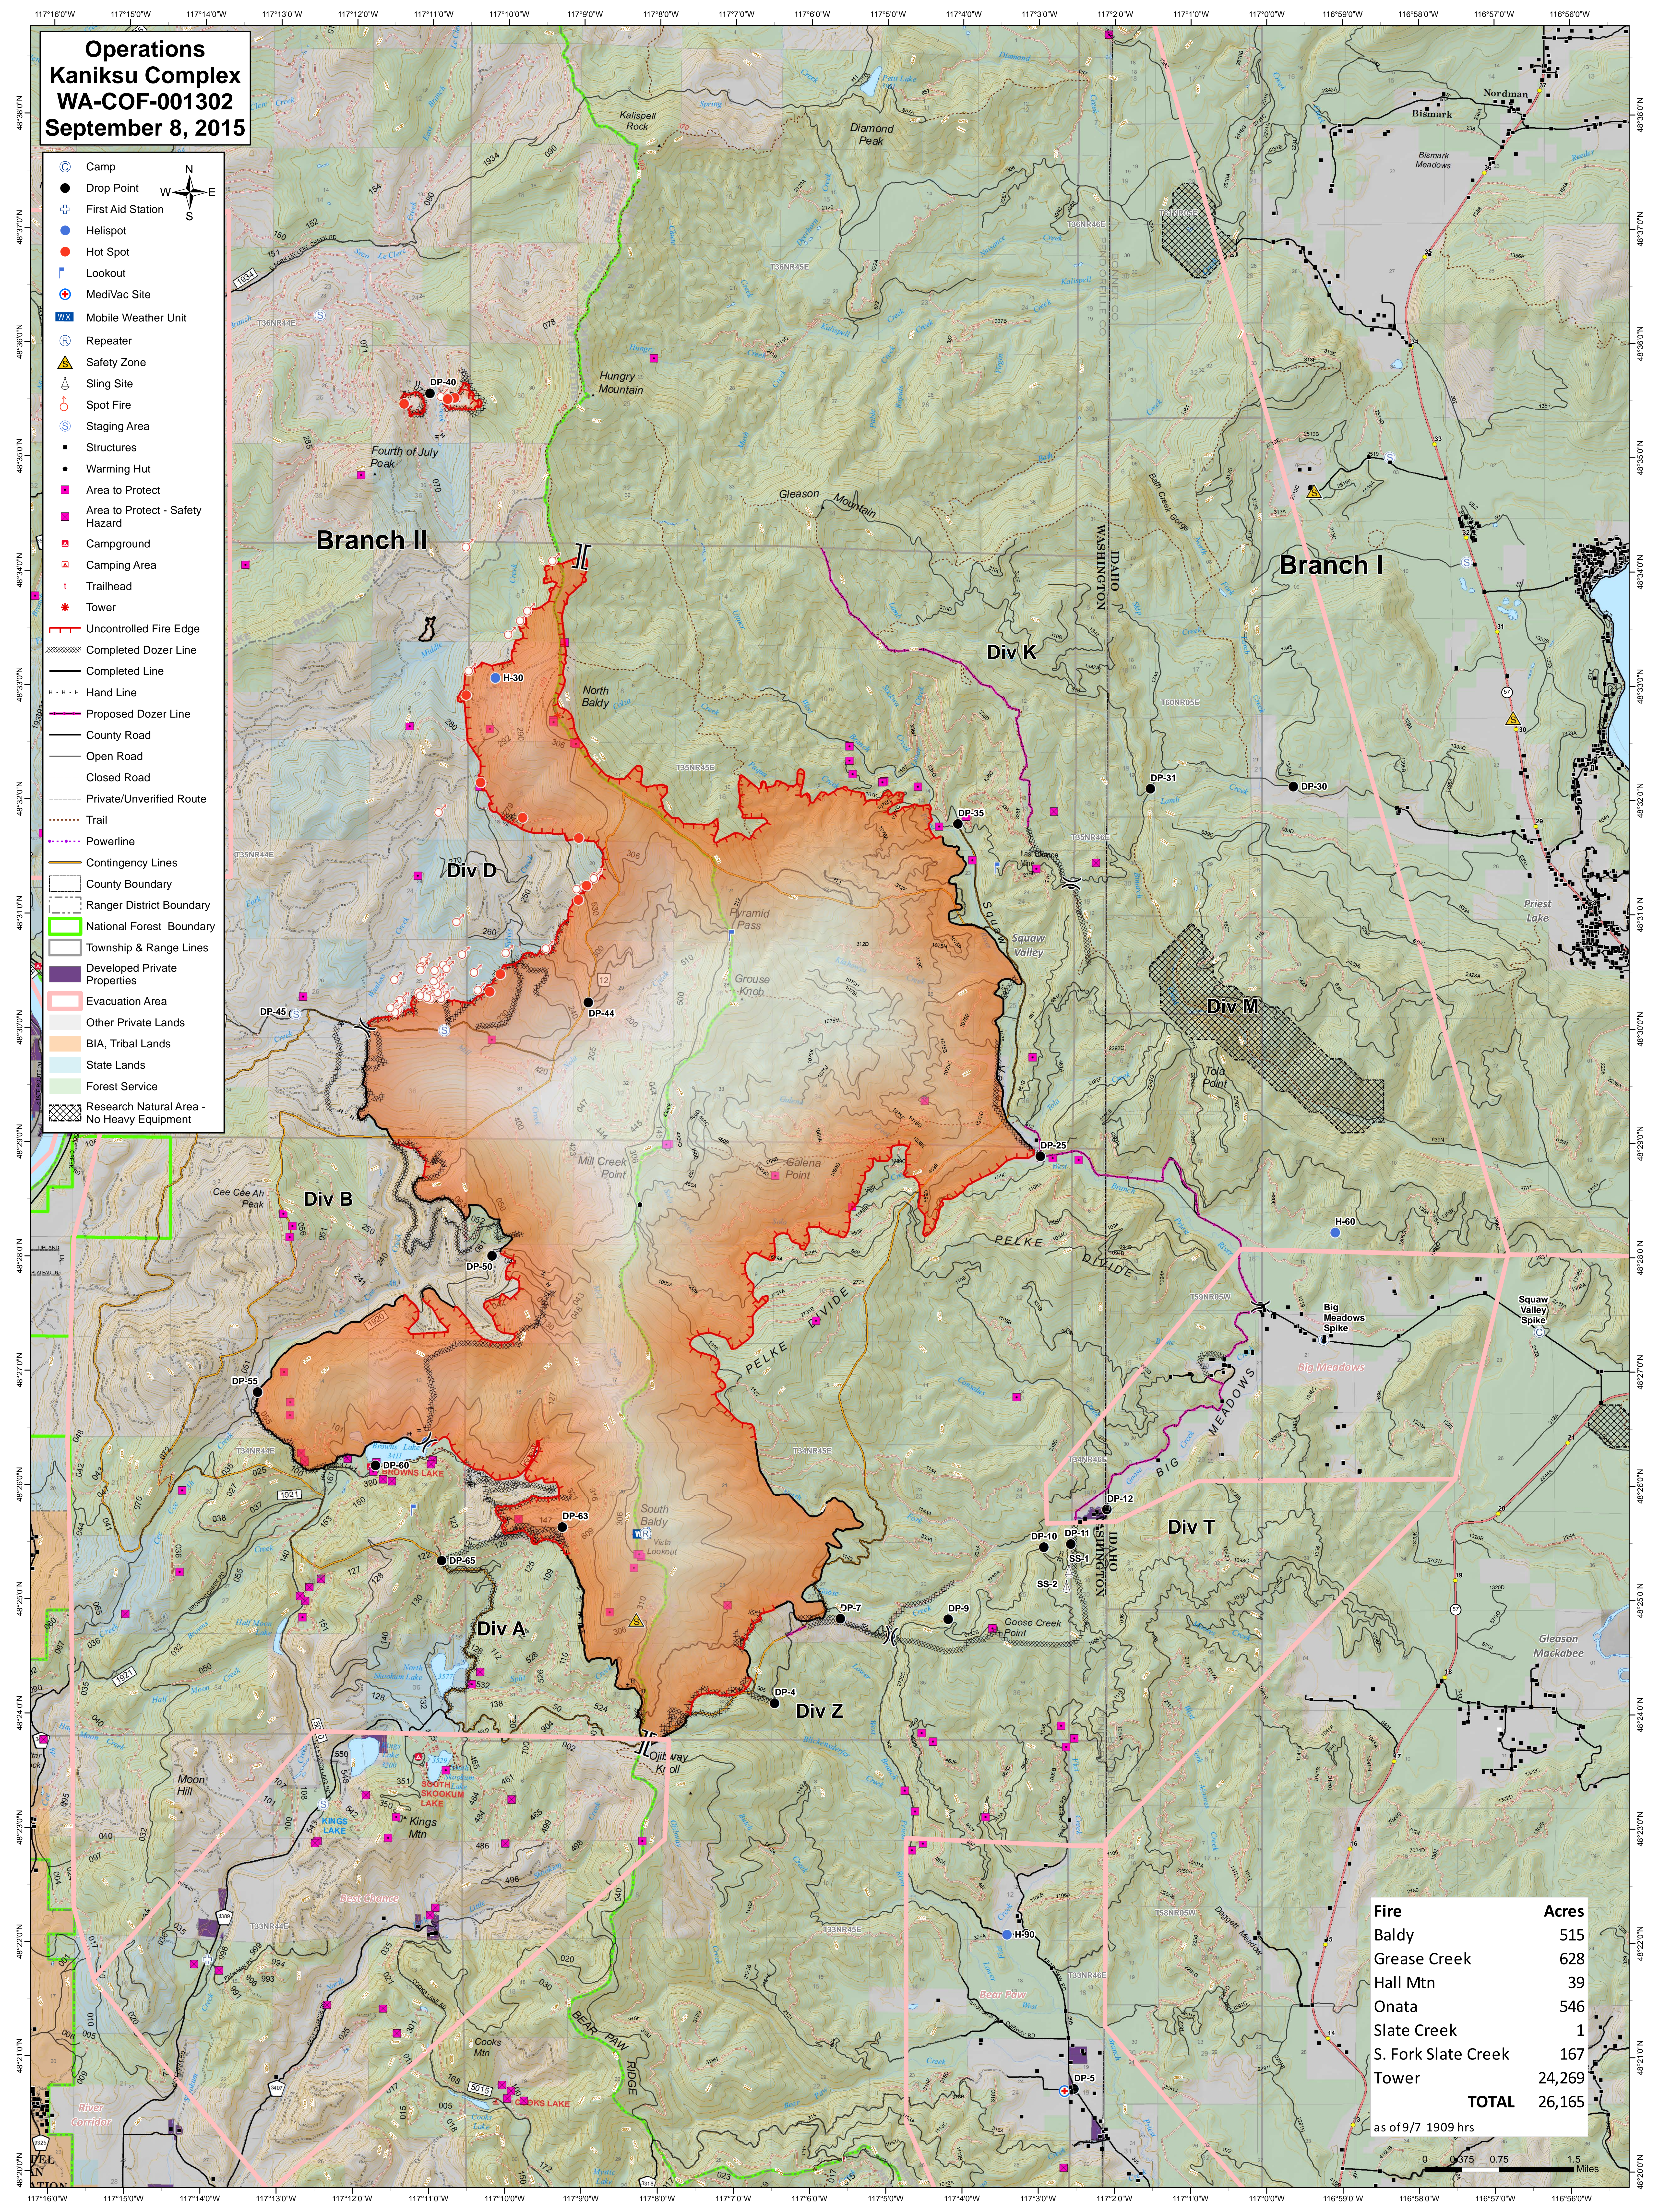

**Operations**  
**Kaniksu Complex**  
**WA-COF-001302**  
**September 8, 2015**

- Camp
- Drop Point
- First Aid Station
- Helispot
- Hot Spot
- Lookout
- MediVac Site
- Mobile Weather Unit
- Repeater
- Safety Zone
- Sling Site
- Spot Fire
- Staging Area
- Structures
- Warming Hut
- Area to Protect
- Area to Protect - Safety Hazard
- Campground
- Camping Area
- Trailhead
- Tower
- Uncontrolled Fire Edge
- Completed Dozer Line
- Completed Line
- Hand Line
- Proposed Dozer Line
- County Road
- Open Road
- Closed Road
- Private/Unverified Route
- Trail
- Powerline
- Contingency Lines
- County Boundary
- Ranger District Boundary
- National Forest Boundary
- Township & Range Lines
- Developed Private Properties
- Evacuation Area
- Other Private Lands
- BIA, Tribal Lands
- State Lands
- Forest Service
- Research Natural Area - No Heavy Equipment

Fire	Acres
Baldy	515
Grease Creek	628
Hall Mtn	39
Onata	546
Slate Creek	1
S. Fork Slate Creek	167
Tower	24,269
<b>TOTAL</b>	<b>26,165</b>

as of 9/7 1909 hrs