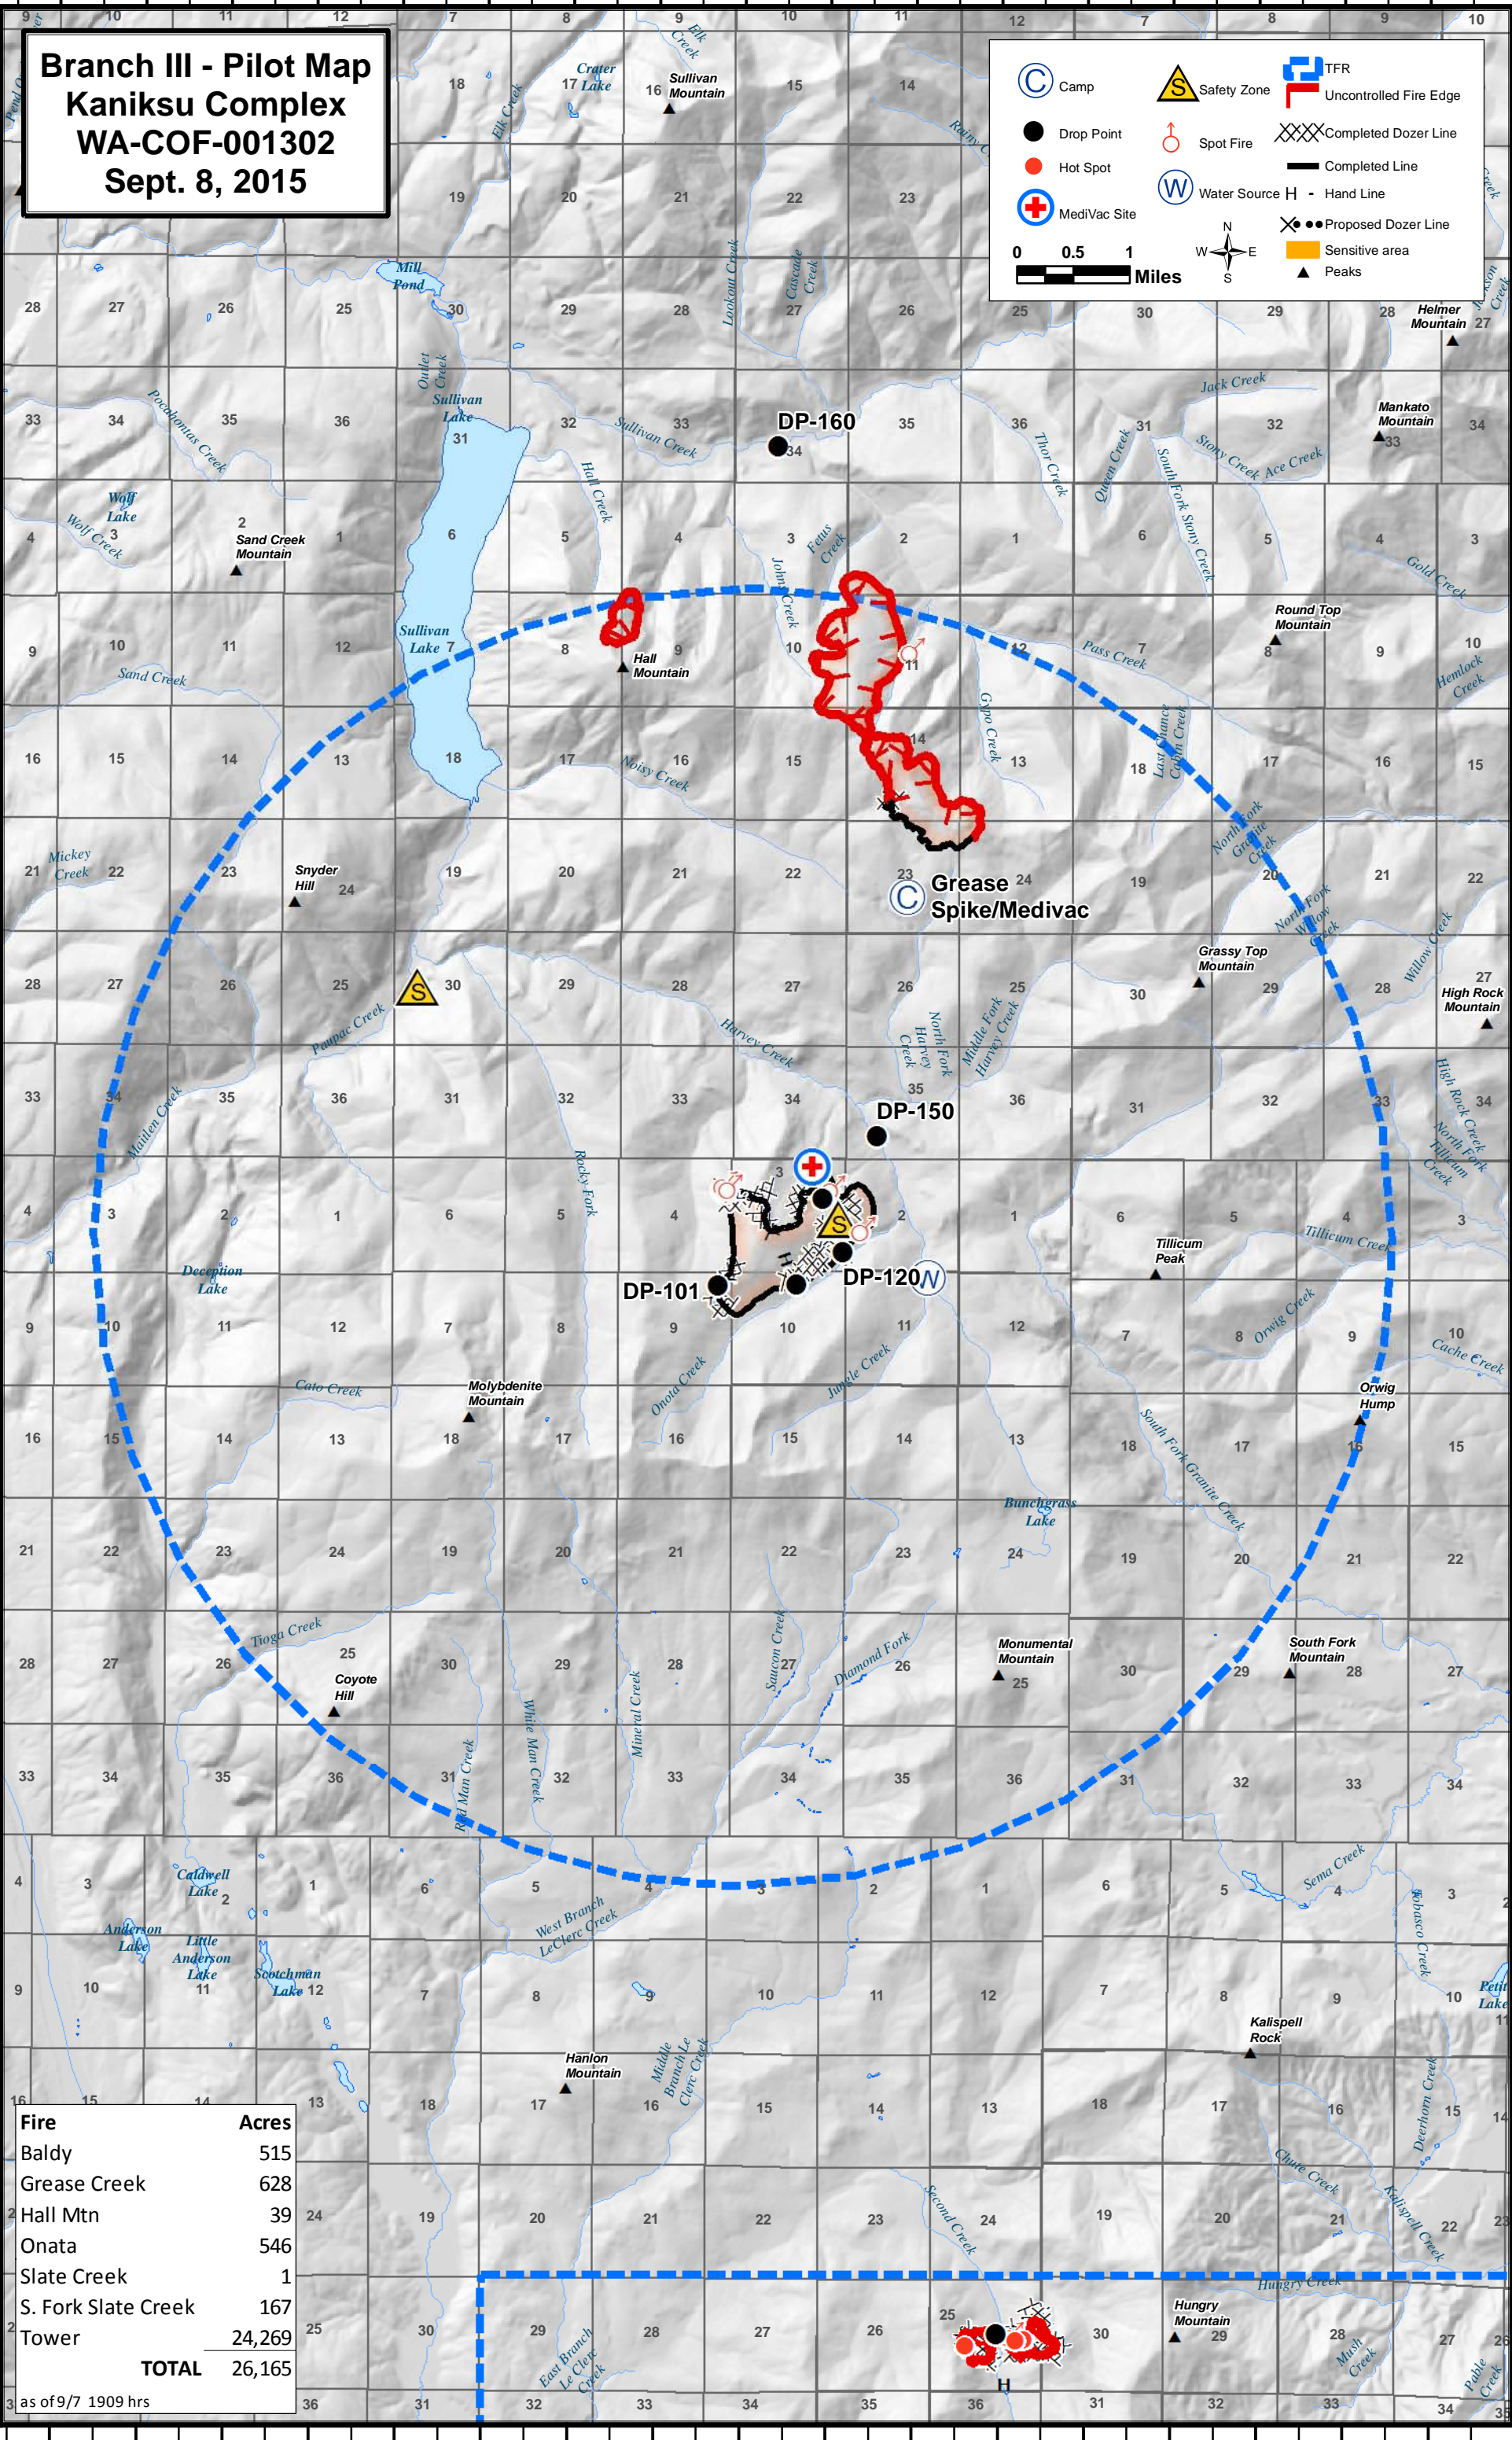

Branch III - Pilot Map
Kaniksu Complex
WA-COF-001302
Sept. 8, 2015

0 0.5 1 Miles

Fire	Acres
Baldy	515
Grease Creek	628
Hall Mtn	39
Onata	546
Slate Creek	1
S. Fork Slate Creek	167
Tower	24,269
TOTAL	26,165

as of 9/7 1909 hrs