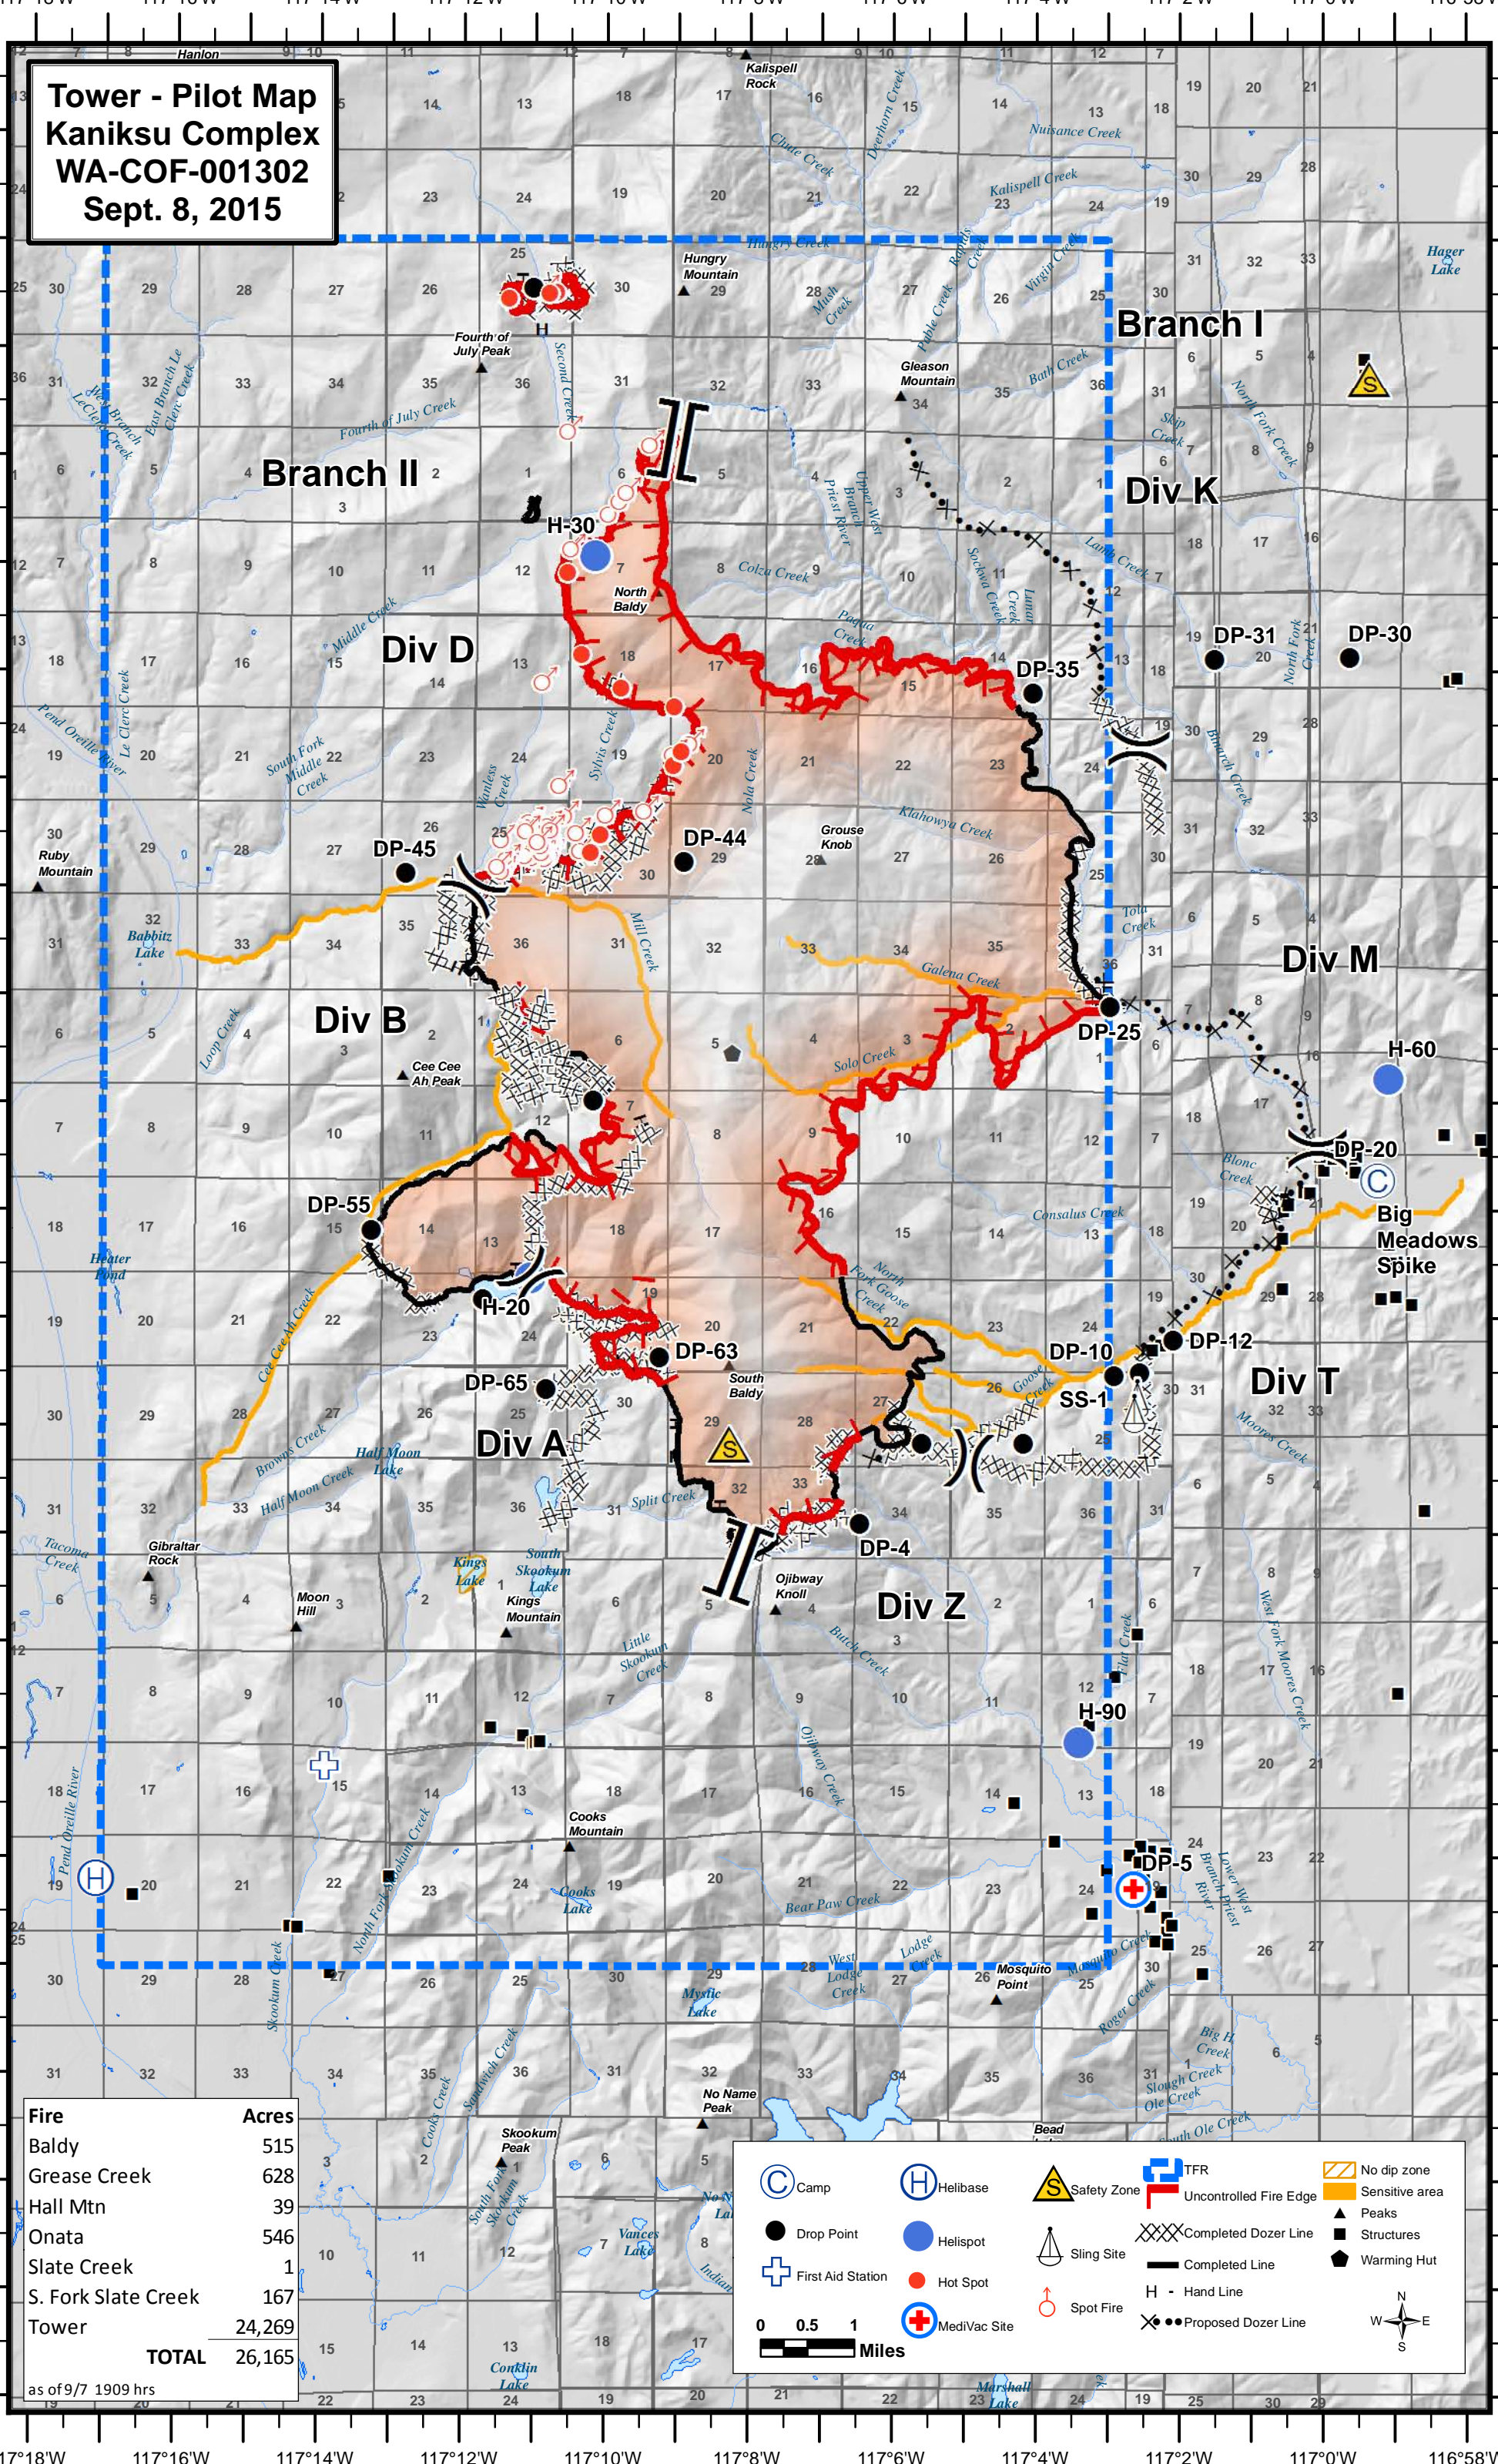

Tower - Pilot Map
Kaniksu Complex
WA-COF-001302
Sept. 8, 2015

Fire	Acres
Baldy	515
Grease Creek	628
Hall Mtn	39
Onata	546
Slate Creek	1
S. Fork Slate Creek	167
Tower	24,269
TOTAL	26,165

as of 9/7 1909 hrs

Camp	Helibase	Safety Zone	TFR	No dip zone
Drop Point	Helispot	Uncontrolled Fire Edge	Completed Dozer Line	Sensitive area
First Aid Station	Hot Spot	Sling Site	Completed Line	Peaks
MediVac Site	Spot Fire	Proposed Dozer Line	Structures	Warming Hut

0 0.5 1 Miles

W E
N S