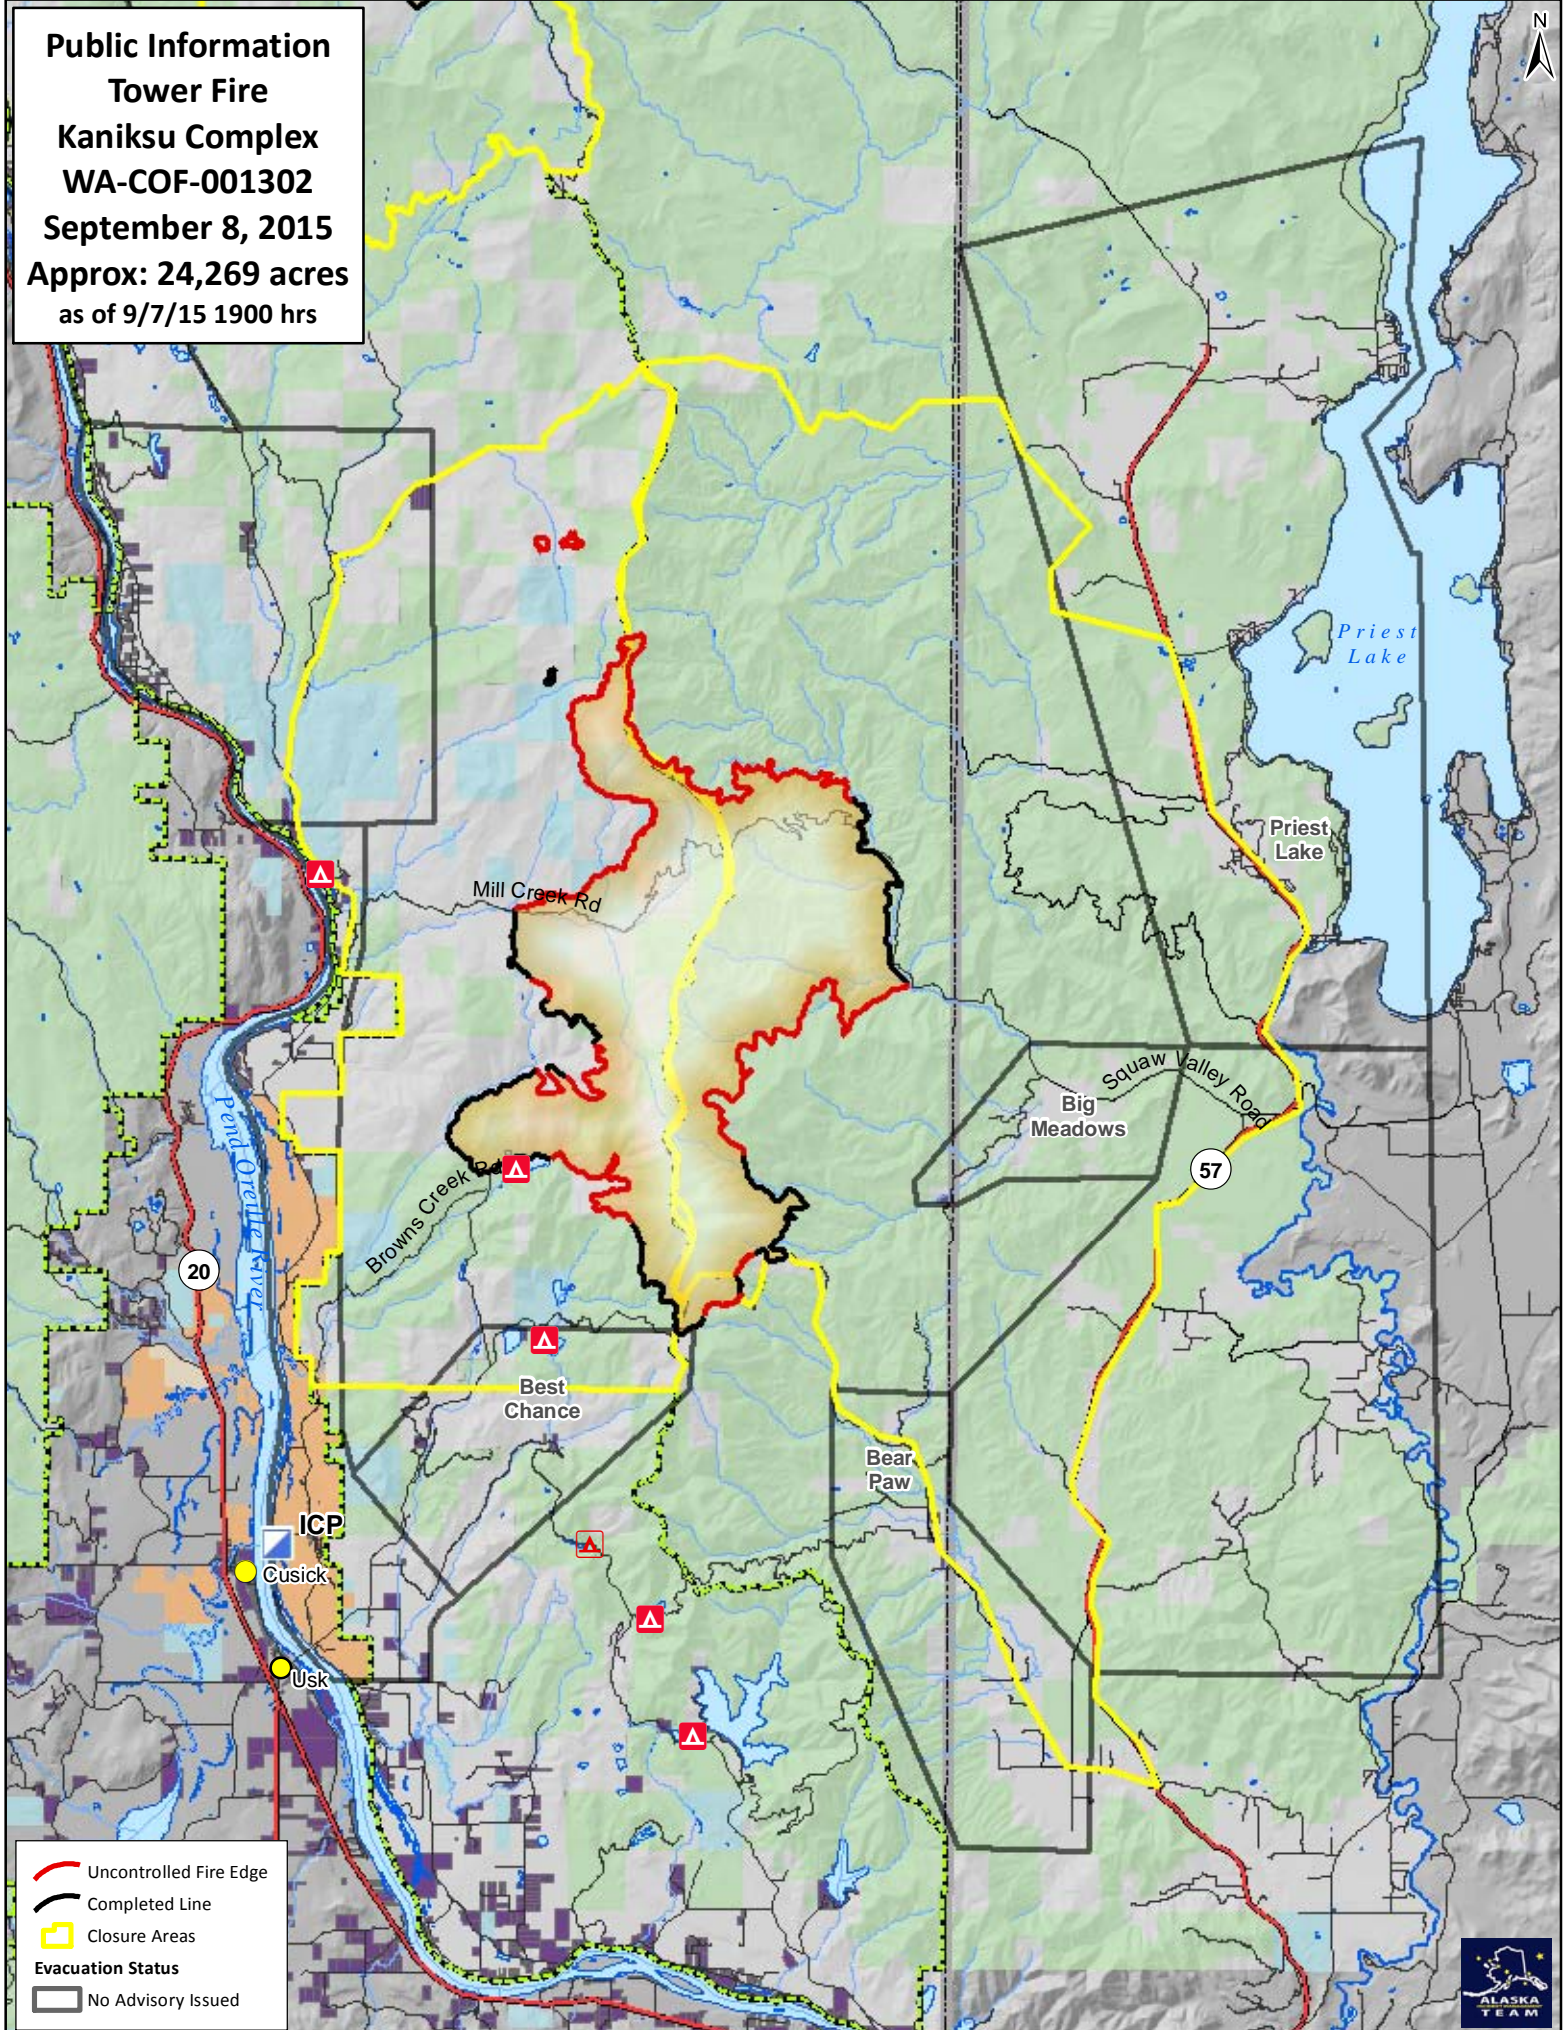

Public Information

Tower Fire

Kaniksu Complex

WA-COF-001302

September 8, 2015

Approx: 24,269 acres

as of 9/7/15 1900 hrs

- Uncontrolled Fire Edge
- Completed Line
- Closure Areas
- Evacuation Status**
- No Advisory Issued