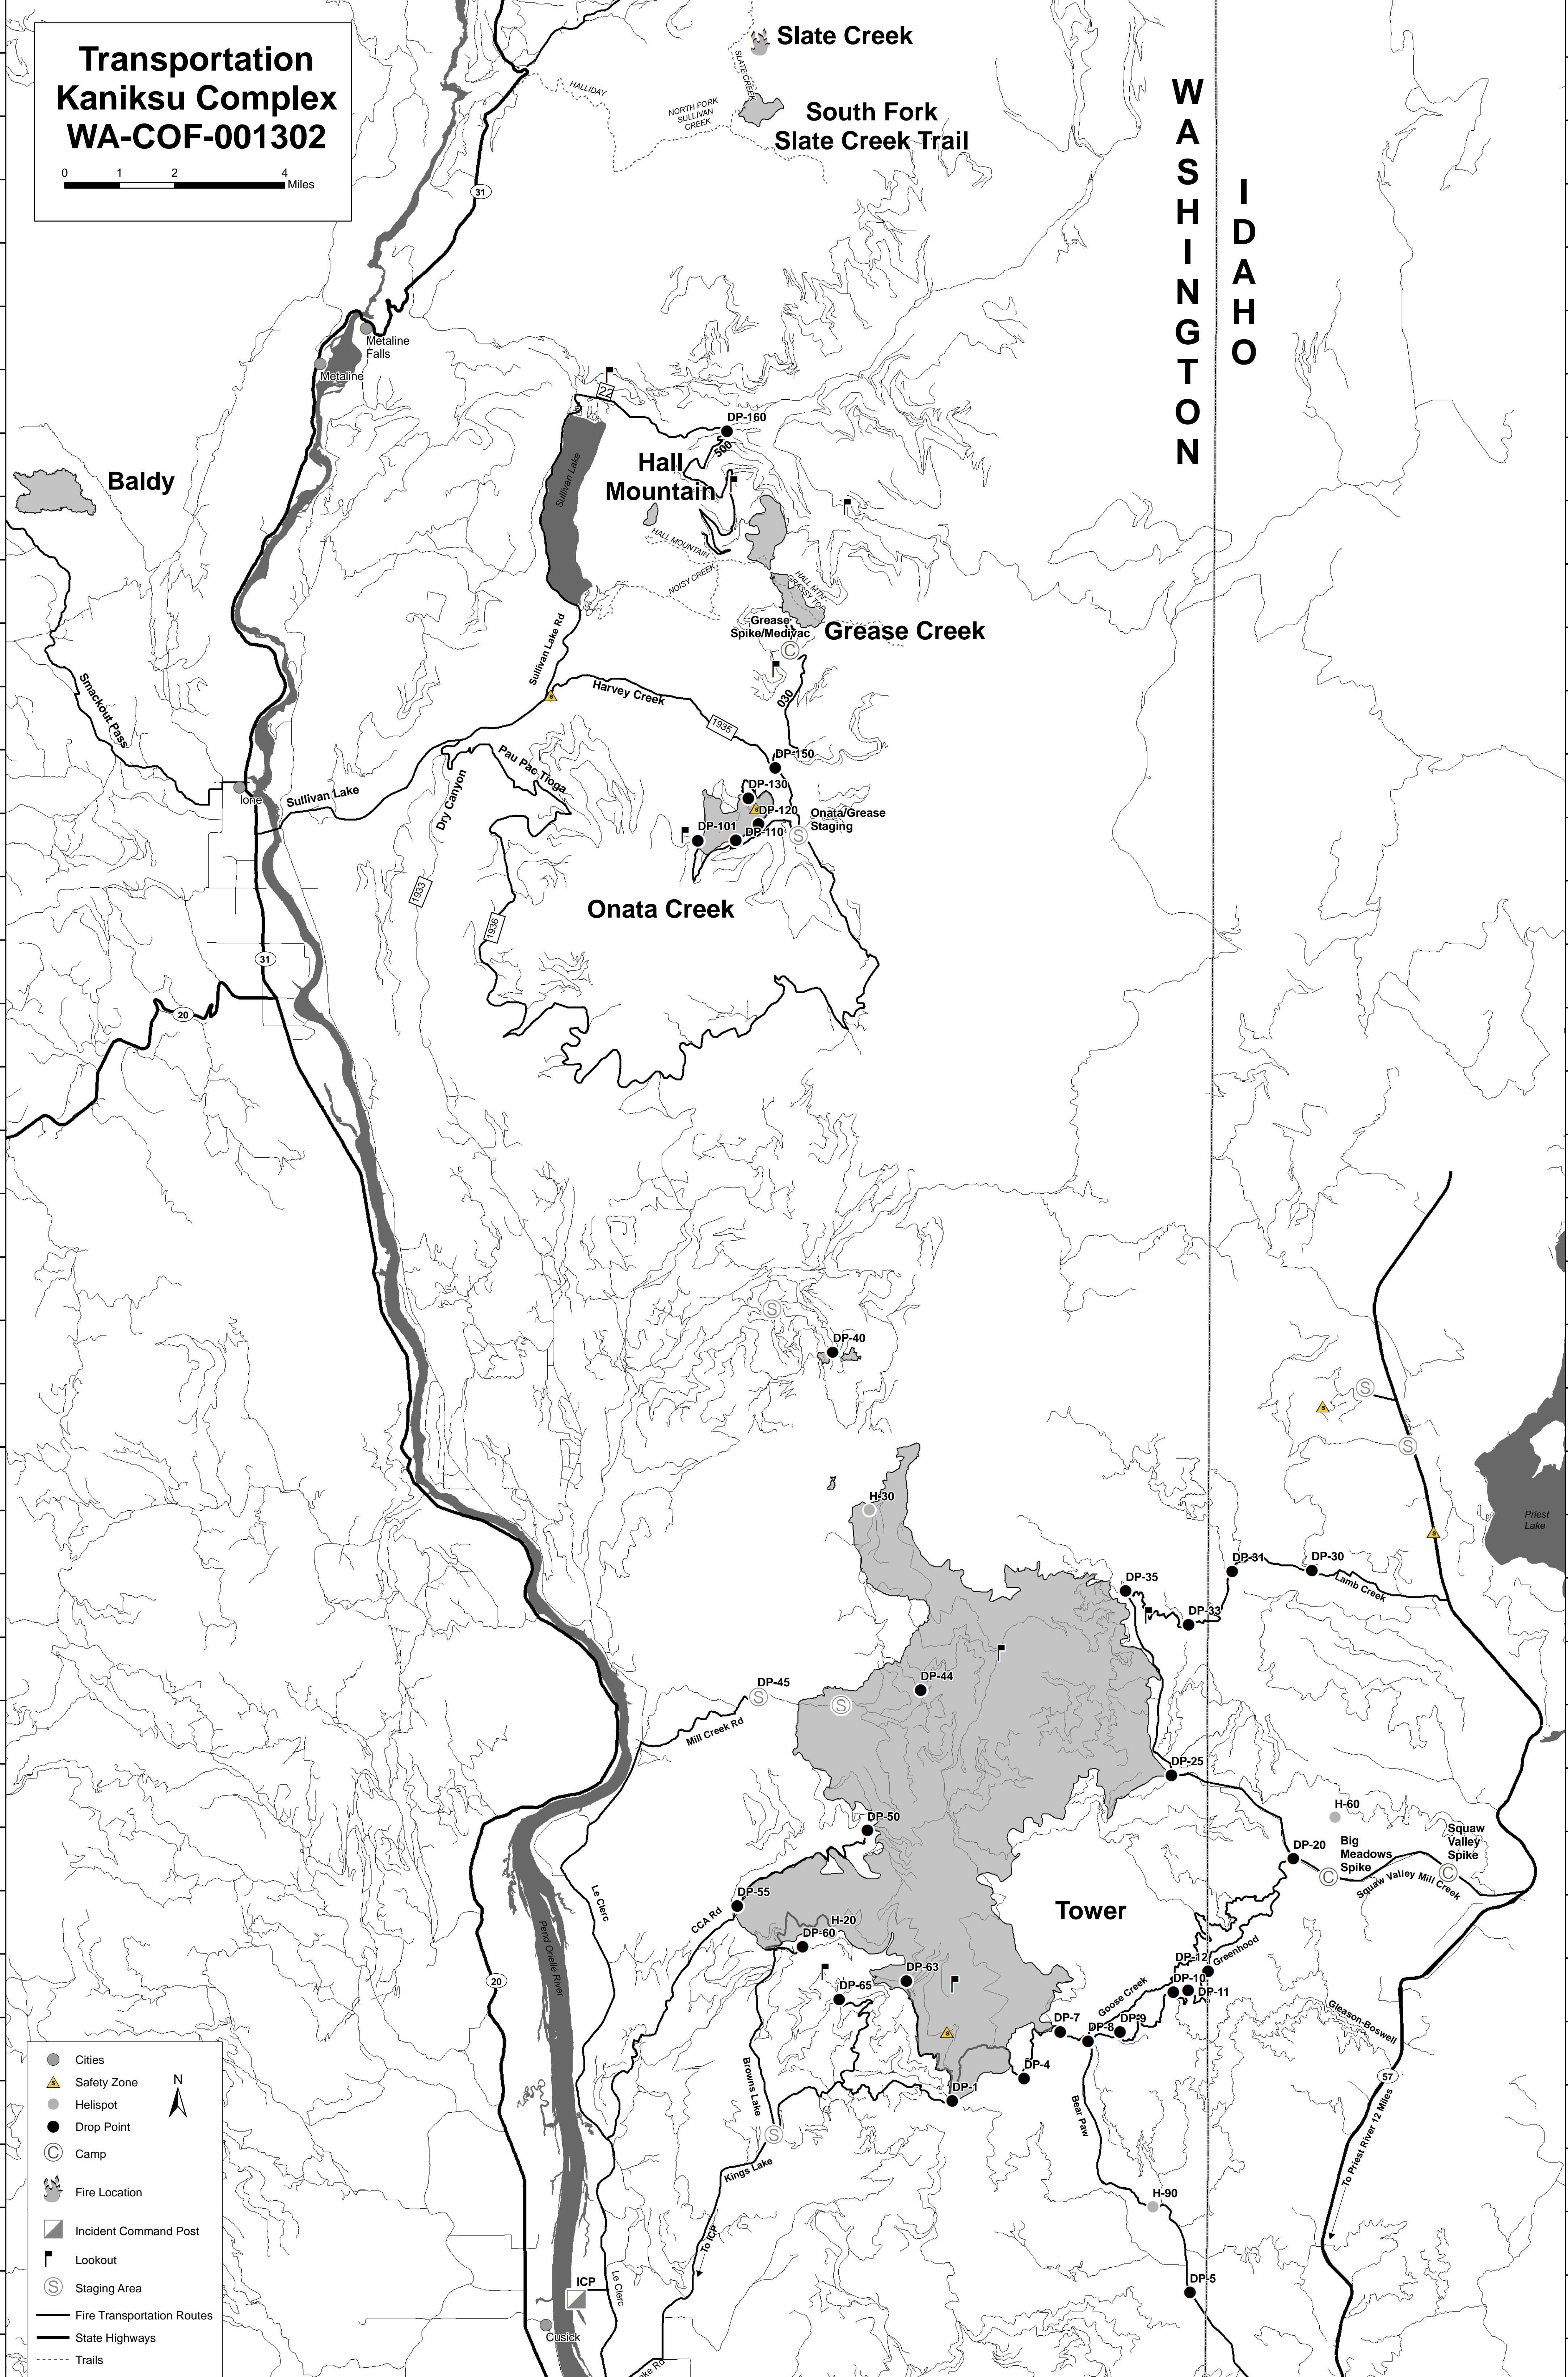

117°30'0"W 117°28'0"W 117°26'0"W 117°24'0"W 117°22'0"W 117°20'0"W 117°18'0"W 117°16'0"W 117°14'0"W 117°12'0"W 117°10'0"W 117°8'0"W 117°6'0"W 117°4'0"W 117°2'0"W 117°0'0"W 116°58'0"W 116°56'0"W 116°54'0"W

**Transportation
Kaniksu Complex
WA-COF-001302**

WASHINGTON
IDAHO

Legend

- Cities
- ▲ Safety Zone
- Helispot
- Drop Point
- Camp
- 🔥 Fire Location
- ▣ Incident Command Post
- 🏠 Lookout
- ⊙ Staging Area
- Fire Transportation Routes
- State Highways
- ⋯ Trails

N

117°30'0"W 117°28'0"W 117°26'0"W 117°24'0"W 117°22'0"W 117°20'0"W 117°18'0"W 117°16'0"W 117°14'0"W 117°12'0"W 117°10'0"W 117°8'0"W 117°6'0"W 117°4'0"W 117°2'0"W 117°0'0"W 116°58'0"W 116°56'0"W 116°54'0"W