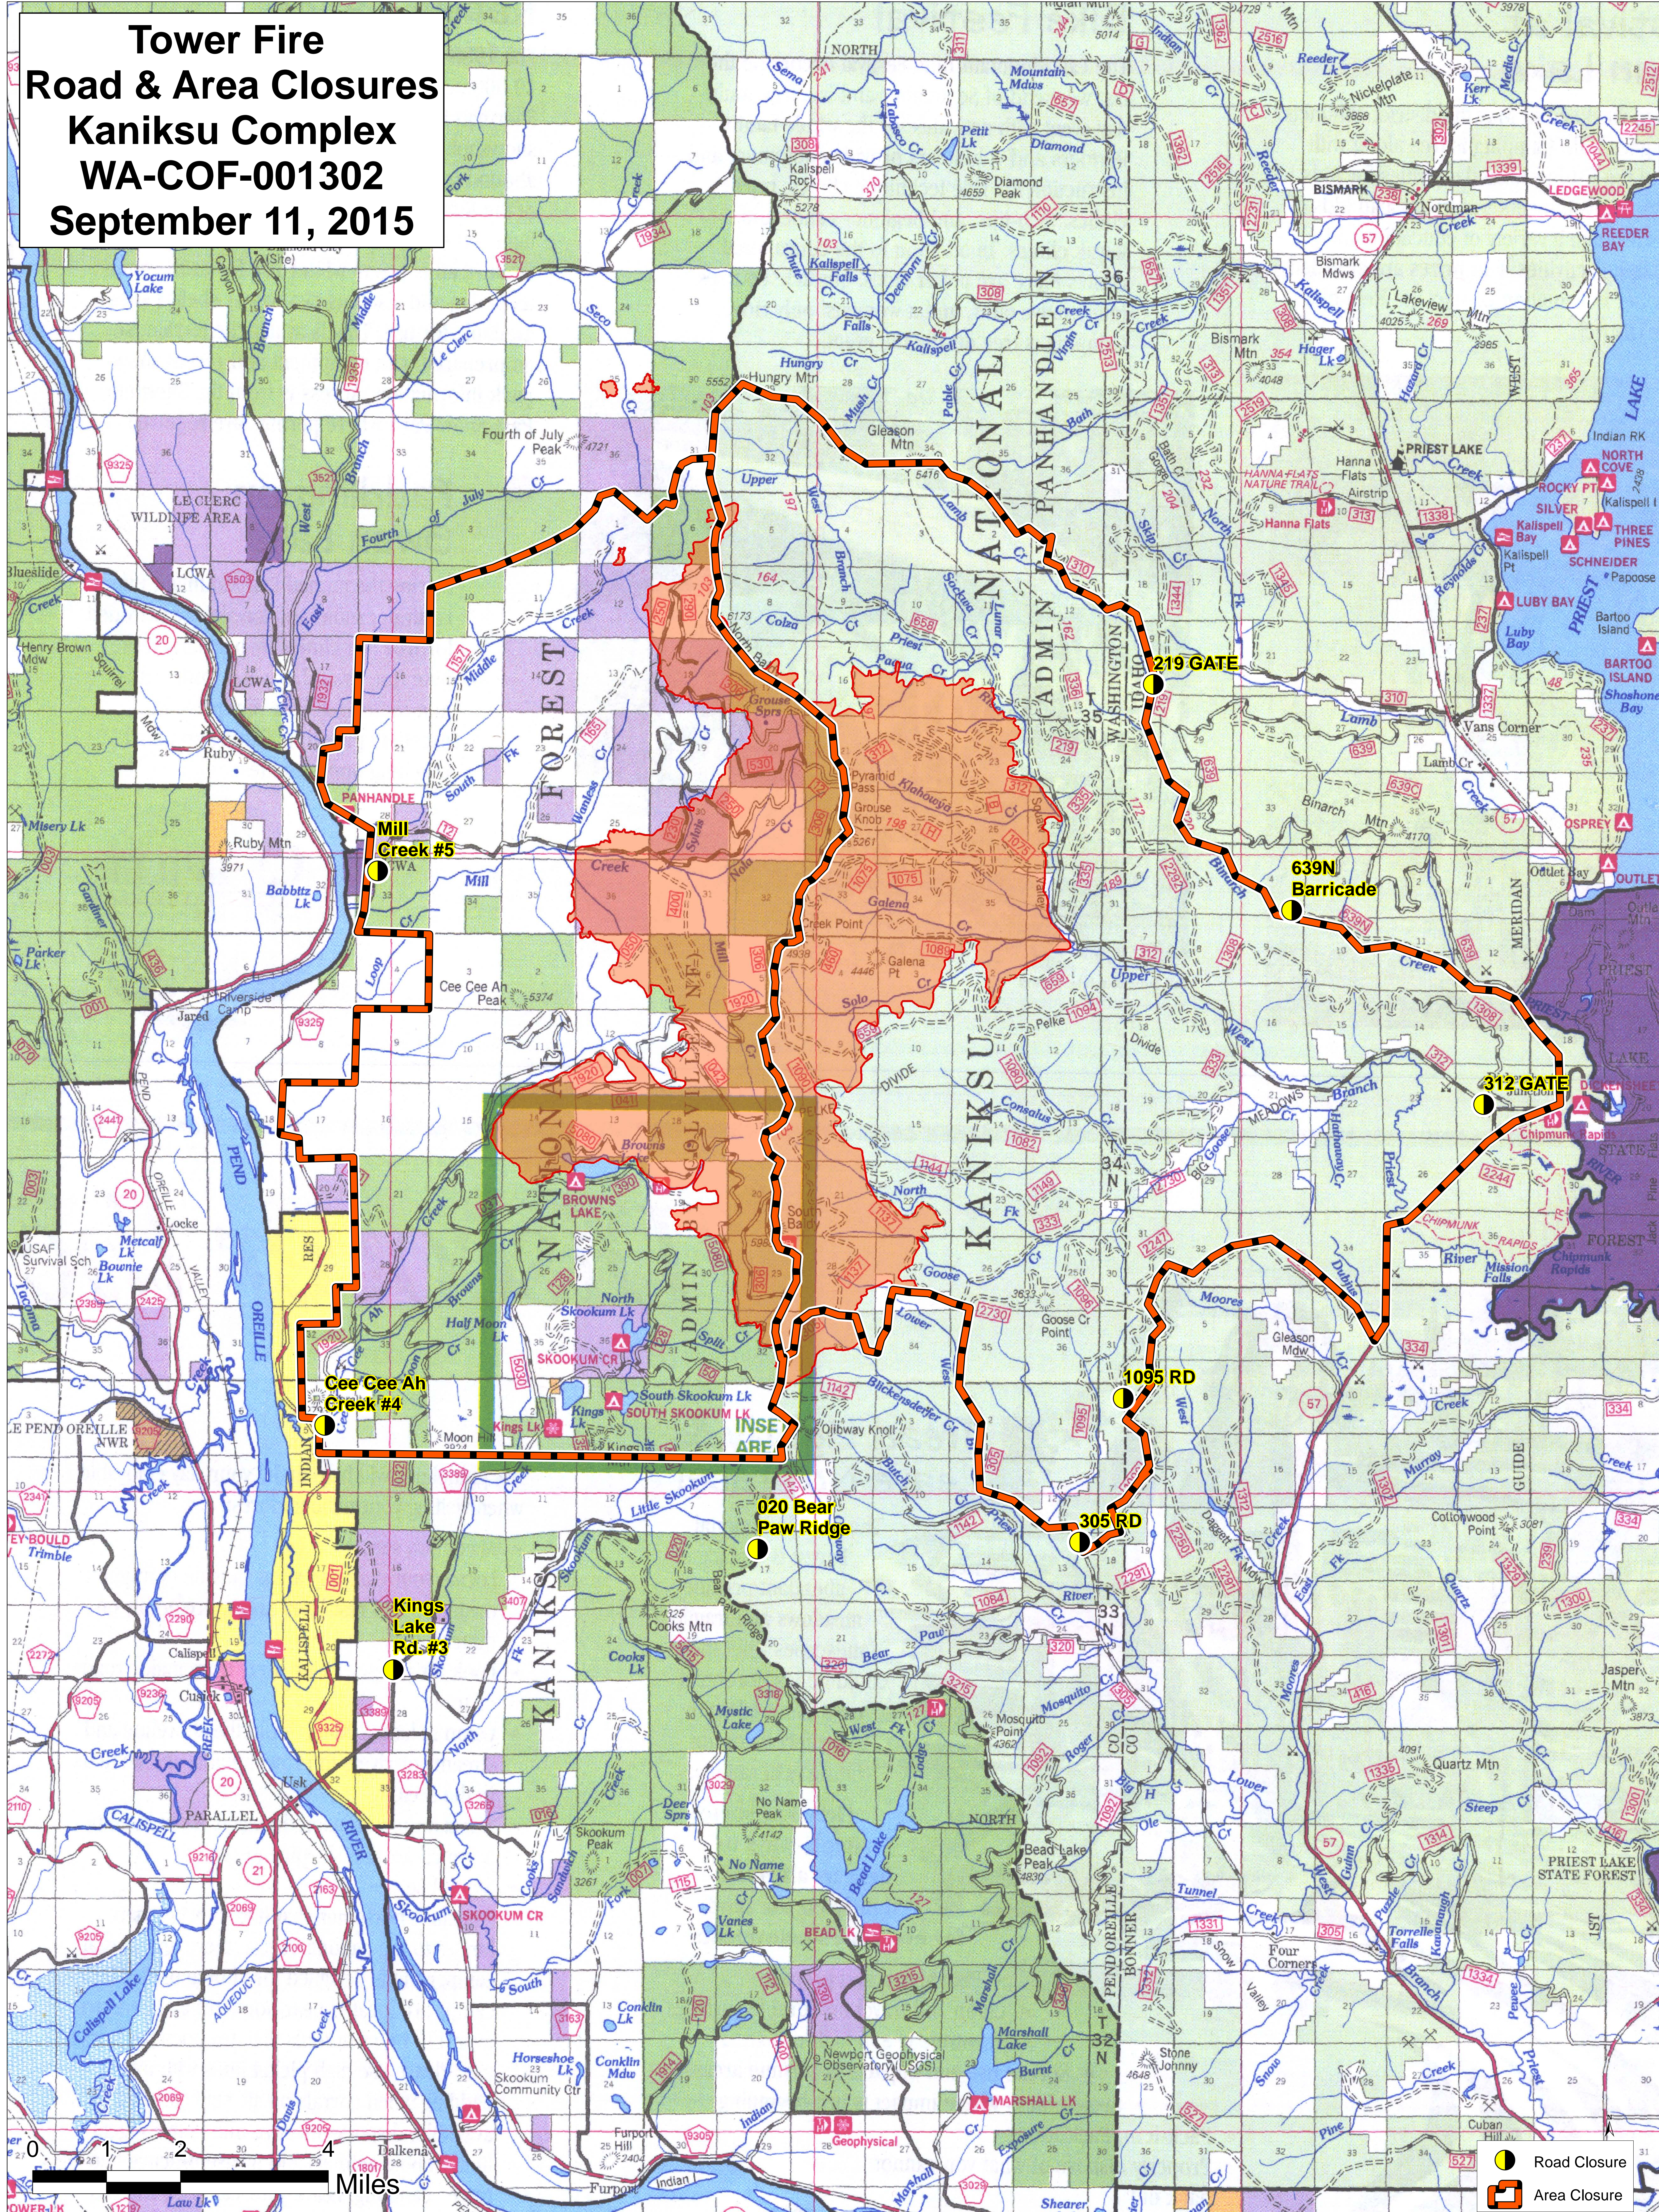

Tower Fire Road & Area Closures Kaniksu Complex WA-COF-001302 September 11, 2015

● Road Closure
■ Area Closure

0 1 2 4 Miles