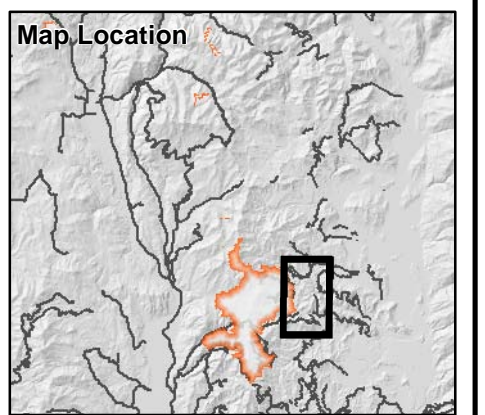

DIV M
Kaniksu Complex
WA-COF-001302
September 11, 2015

-  Camp
-  Drop Point
-  Helispot
-  Lookout
-  Structures
-  Uncontrolled Fire Edge
-  Completed Dozer Line
-  Completed Line
-  Proposed Dozer Line
-  Limited Threat-Minimal Action

0 0.25 0.5 1 Miles