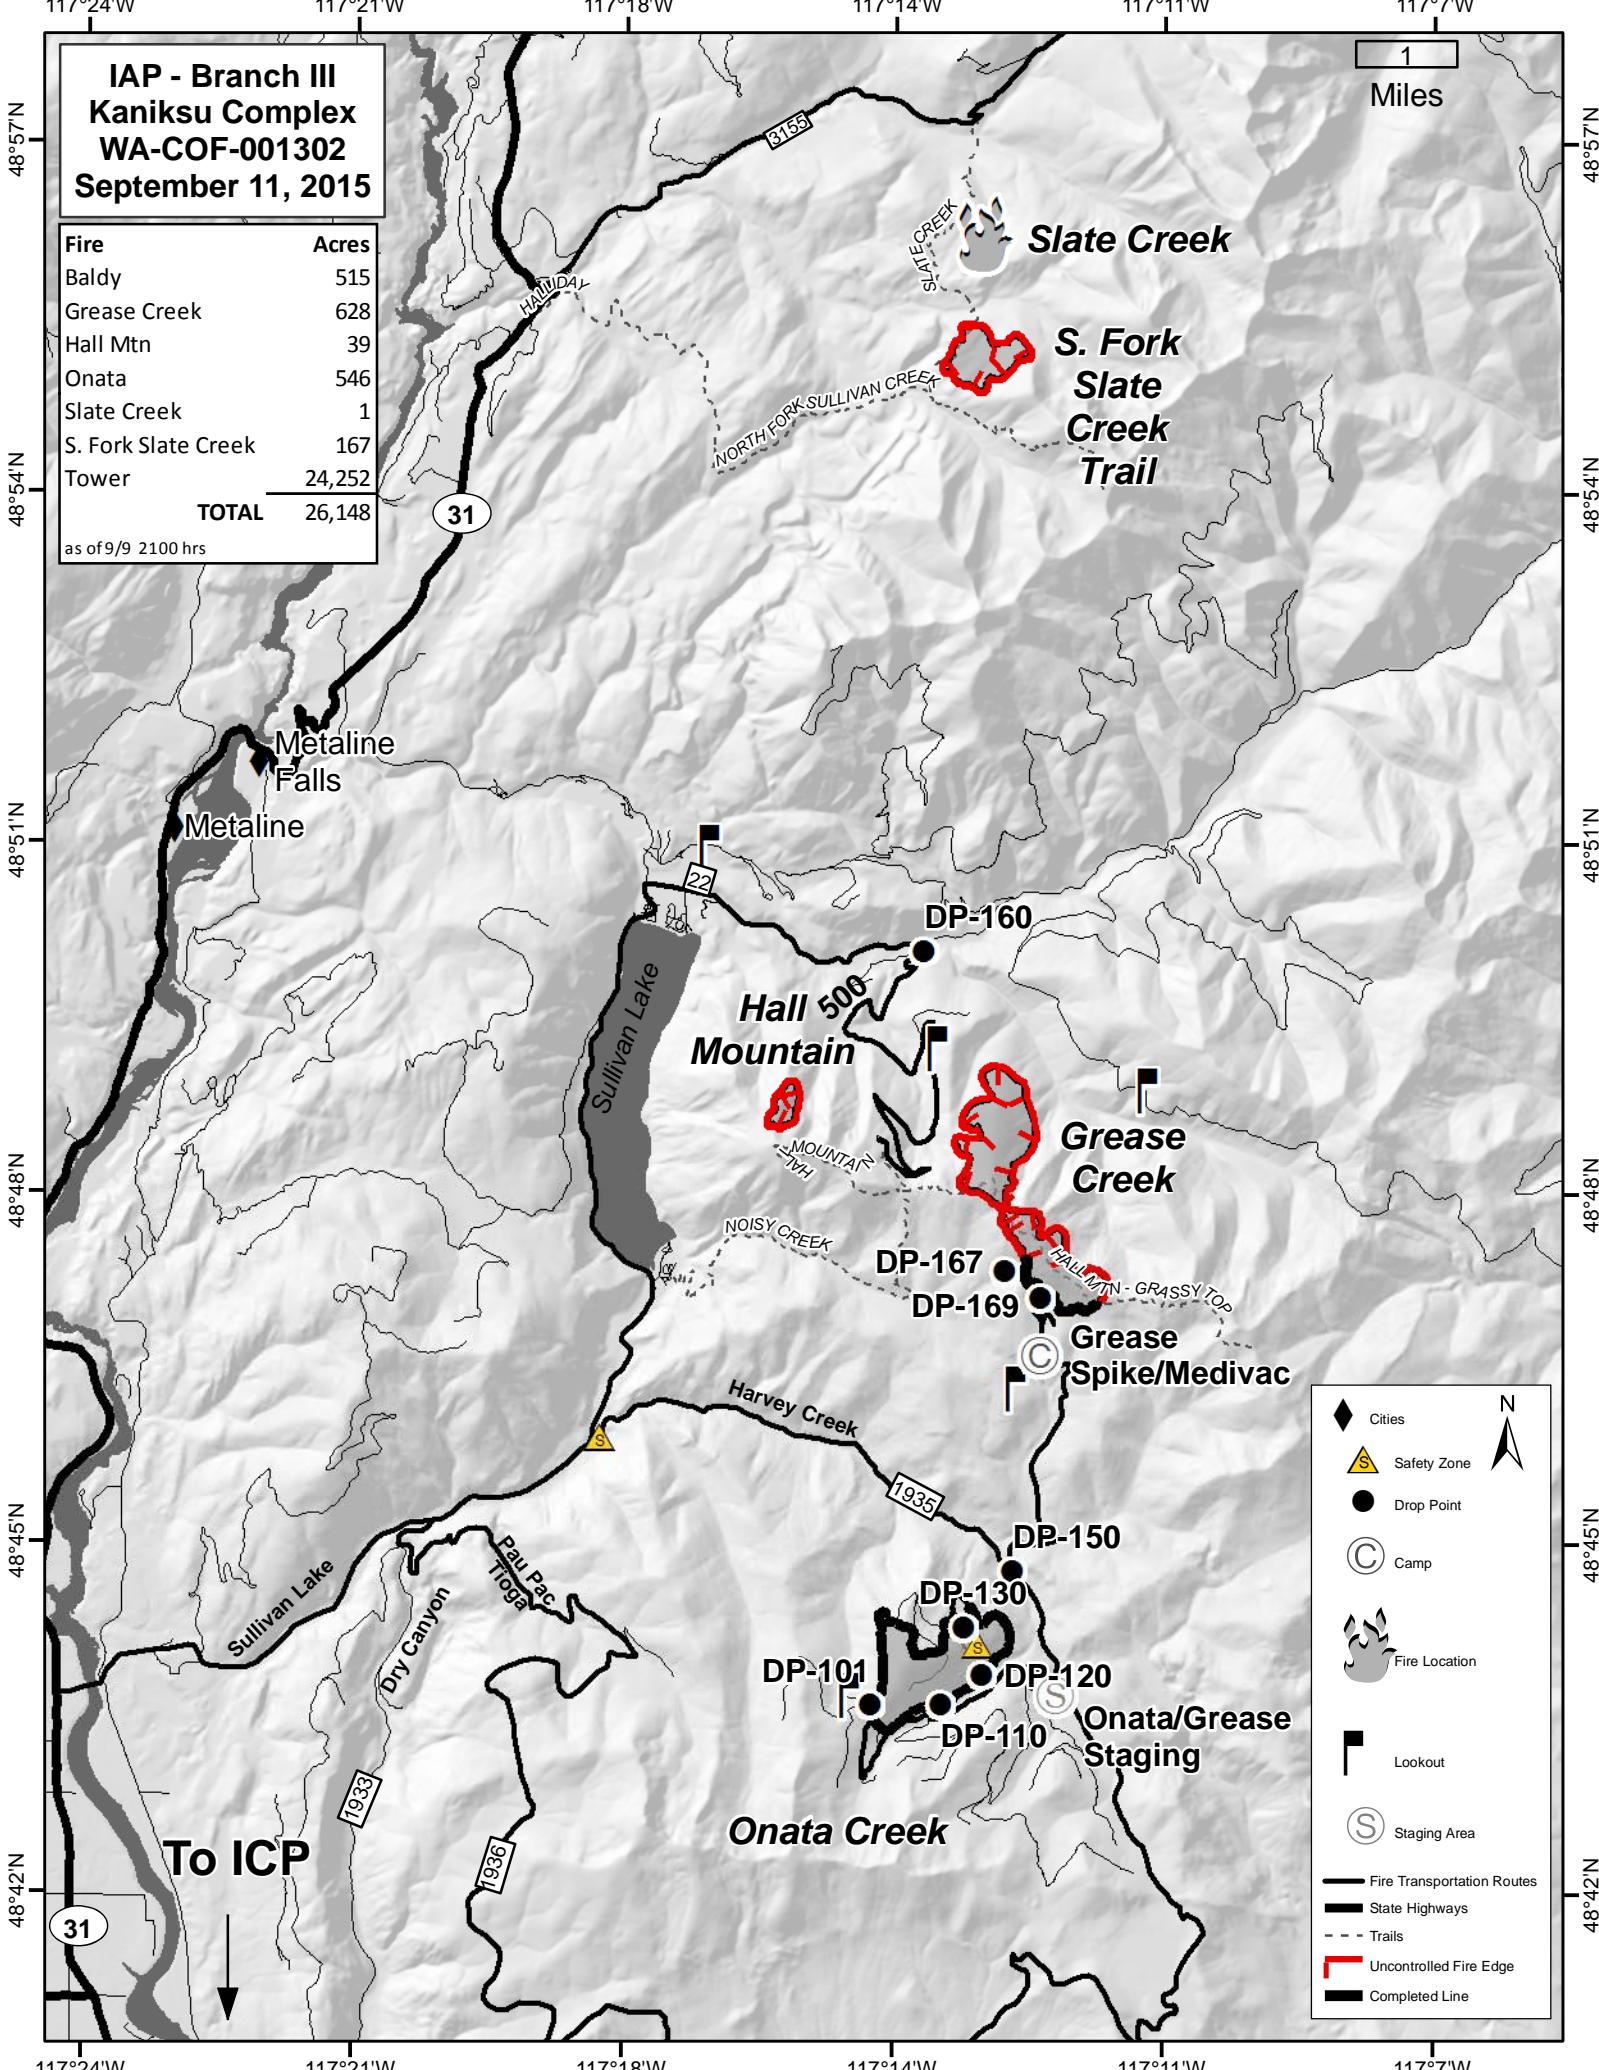

**IAP - Branch III
Kaniksu Complex
WA-COF-001302
September 11, 2015**

Fire	Acres
Baldy	515
Grease Creek	628
Hall Mtn	39
Onata	546
Slate Creek	1
S. Fork Slate Creek	167
Tower	24,252
TOTAL	26,148

as of 9/9 2100 hrs

1
Miles

Legend

- ◆ Cities
- ▲ Safety Zone
- Drop Point
- ⊙ Camp
- 🔥 Fire Location
- 🚧 Lookout
- ⊙ Staging Area
- Fire Transportation Routes
- State Highways
- - - Trails
- 🔴 Uncontrolled Fire Edge
- 🟤 Completed Line

To ICP

31

117°24'W 117°21'W 117°18'W 117°14'W 117°11'W 117°7'W

48°57'N

48°54'N

48°51'N

48°48'N

48°45'N

48°42'N

48°57'N

48°54'N

48°51'N

48°48'N

48°45'N

48°42'N