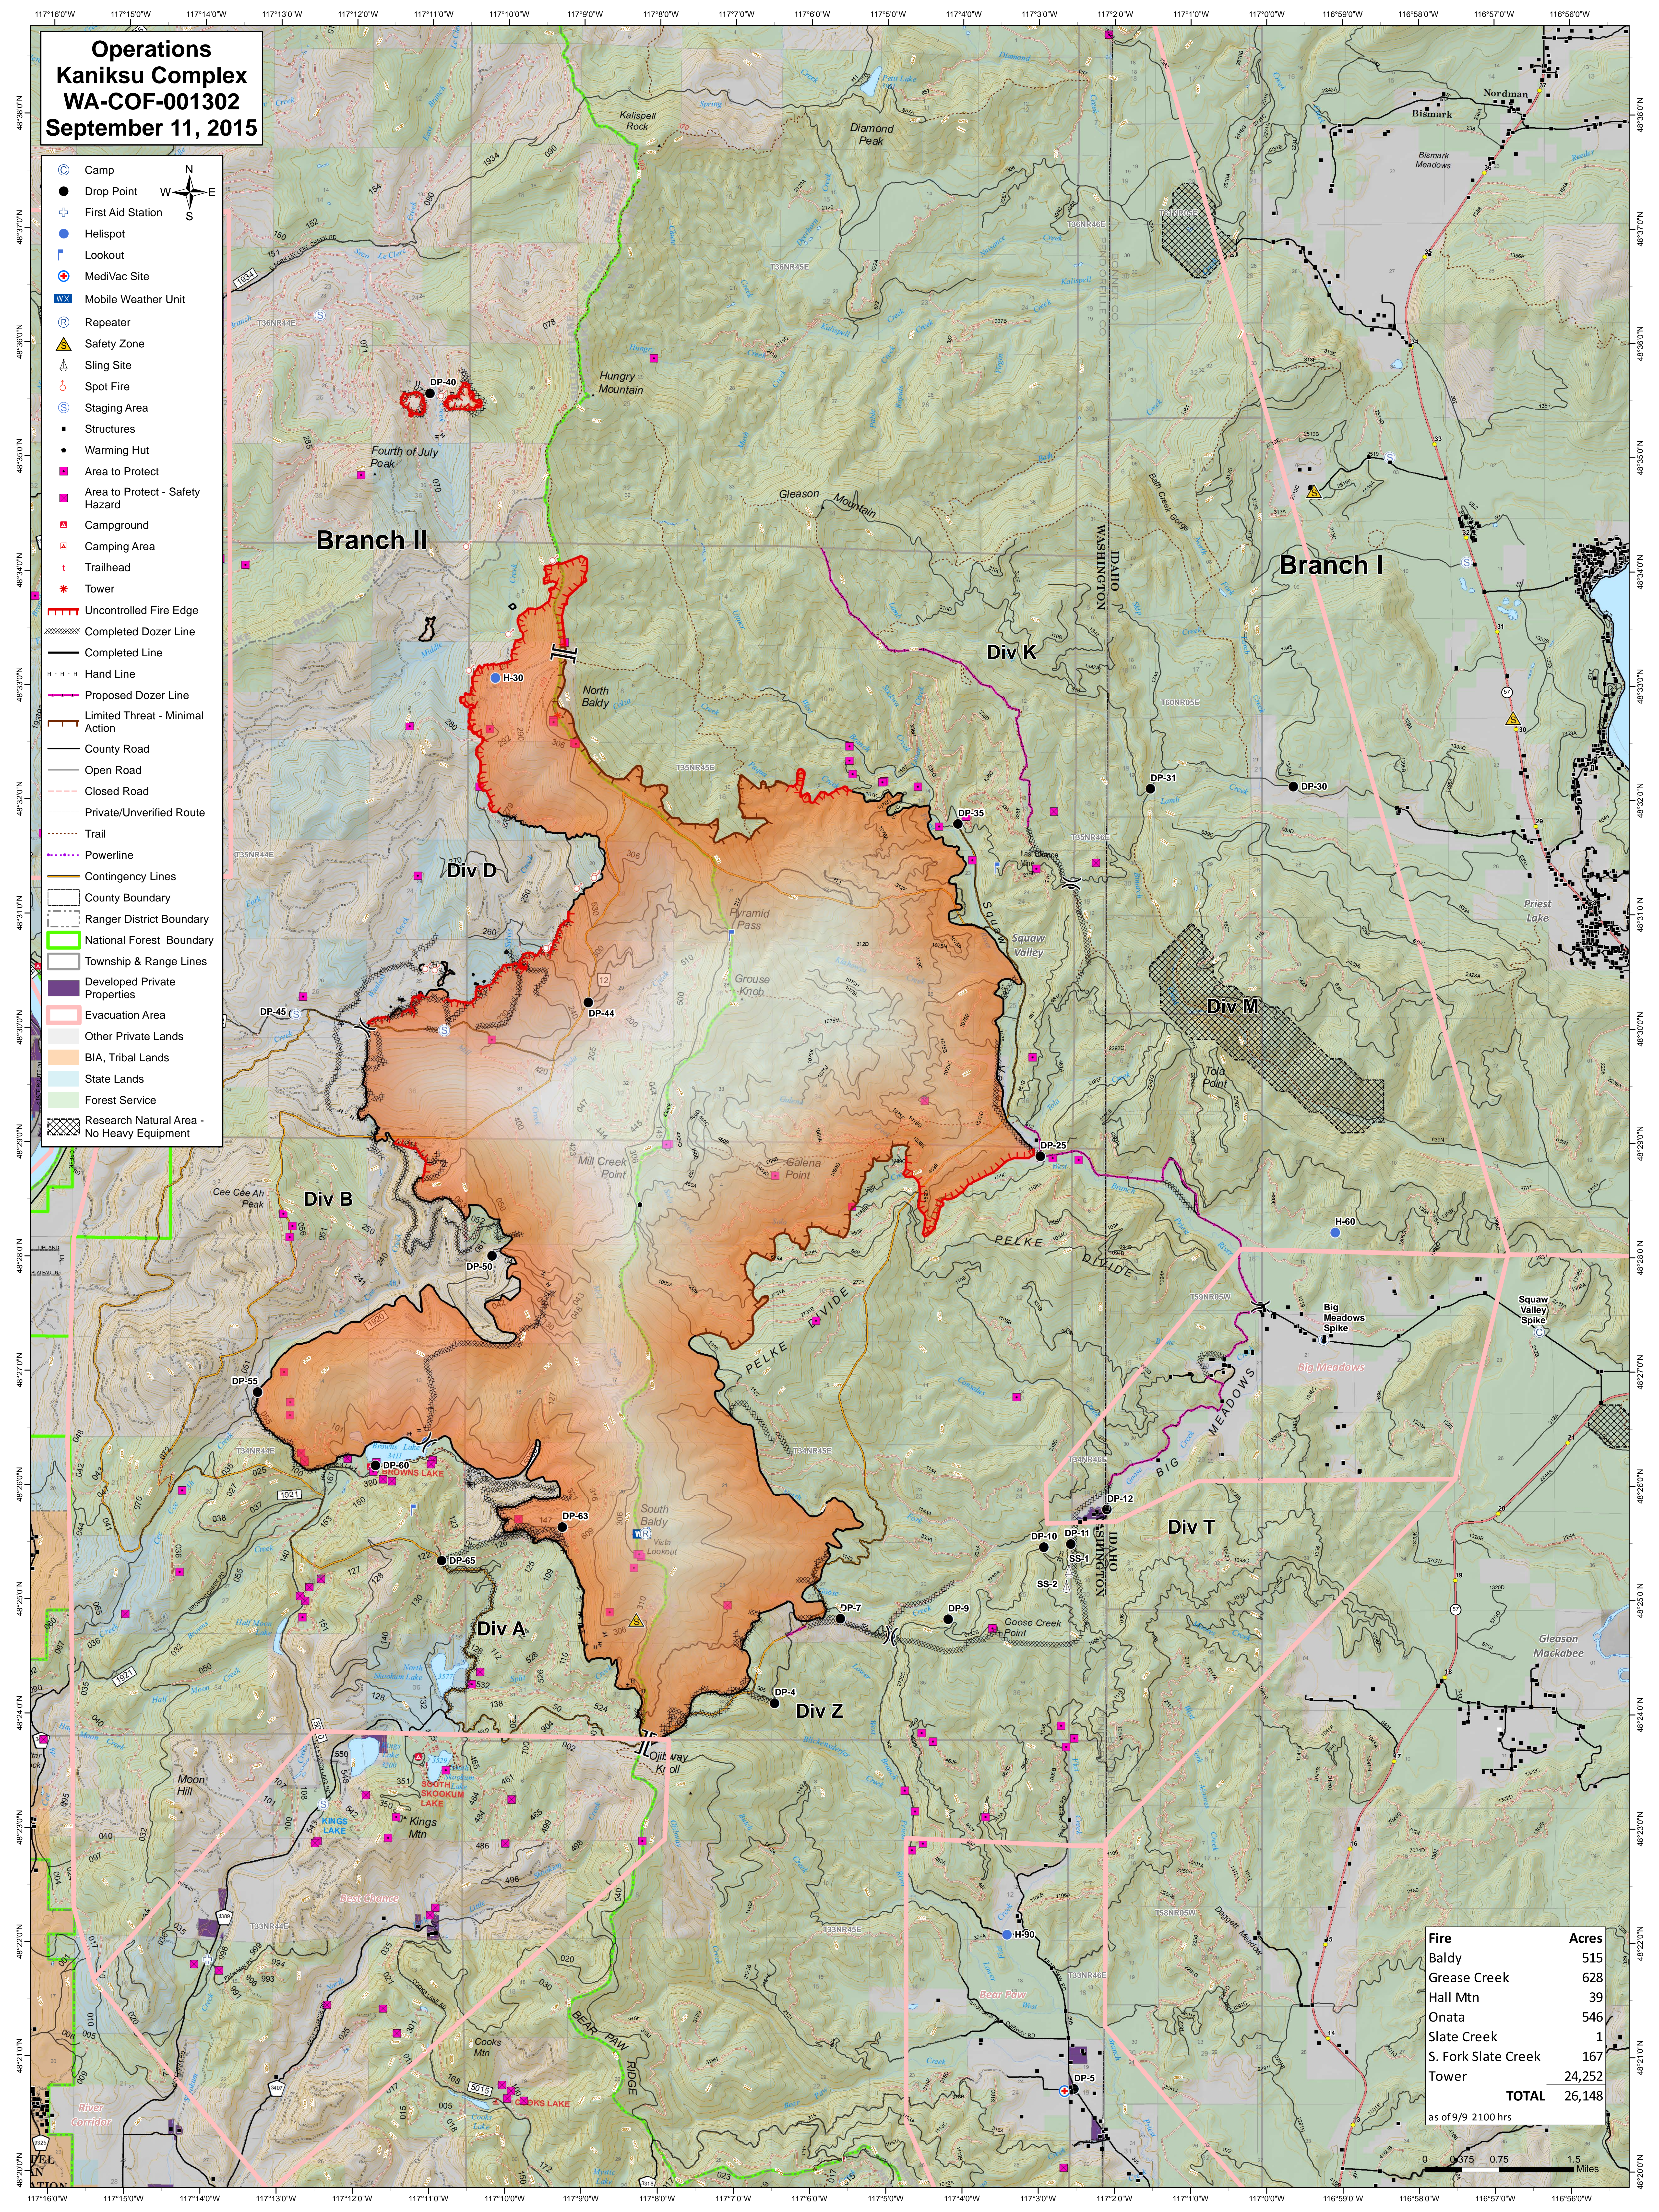

Operations
Kaniksu Complex
WA-COF-001302
September 11, 2015

- Camp
- Drop Point
- First Aid Station
- Helispot
- Lookout
- MediVac Site
- Mobile Weather Unit
- Repeater
- Safety Zone
- Sling Site
- Spot Fire
- Staging Area
- Structures
- Warming Hut
- Area to Protect
- Area to Protect - Safety Hazard
- Campground
- Camping Area
- Trailhead
- Tower
- Uncontrolled Fire Edge
- Completed Dozer Line
- Completed Line
- Hand Line
- Proposed Dozer Line
- Limited Threat - Minimal Action
- County Road
- Open Road
- Closed Road
- Private/Unverified Route
- Trail
- Powerline
- Contingency Lines
- County Boundary
- Ranger District Boundary
- National Forest Boundary
- Township & Range Lines
- Developed Private Properties
- Evacuation Area
- Other Private Lands
- BIA, Tribal Lands
- State Lands
- Forest Service
- Research Natural Area - No Heavy Equipment

Fire	Acres
Baldy	515
Grease Creek	628
Hall Mtn	39
Onata	546
Slate Creek	167
S. Fork Slate Creek	1
Tower	24,252
TOTAL	26,148

as of 9/9 2100 hrs