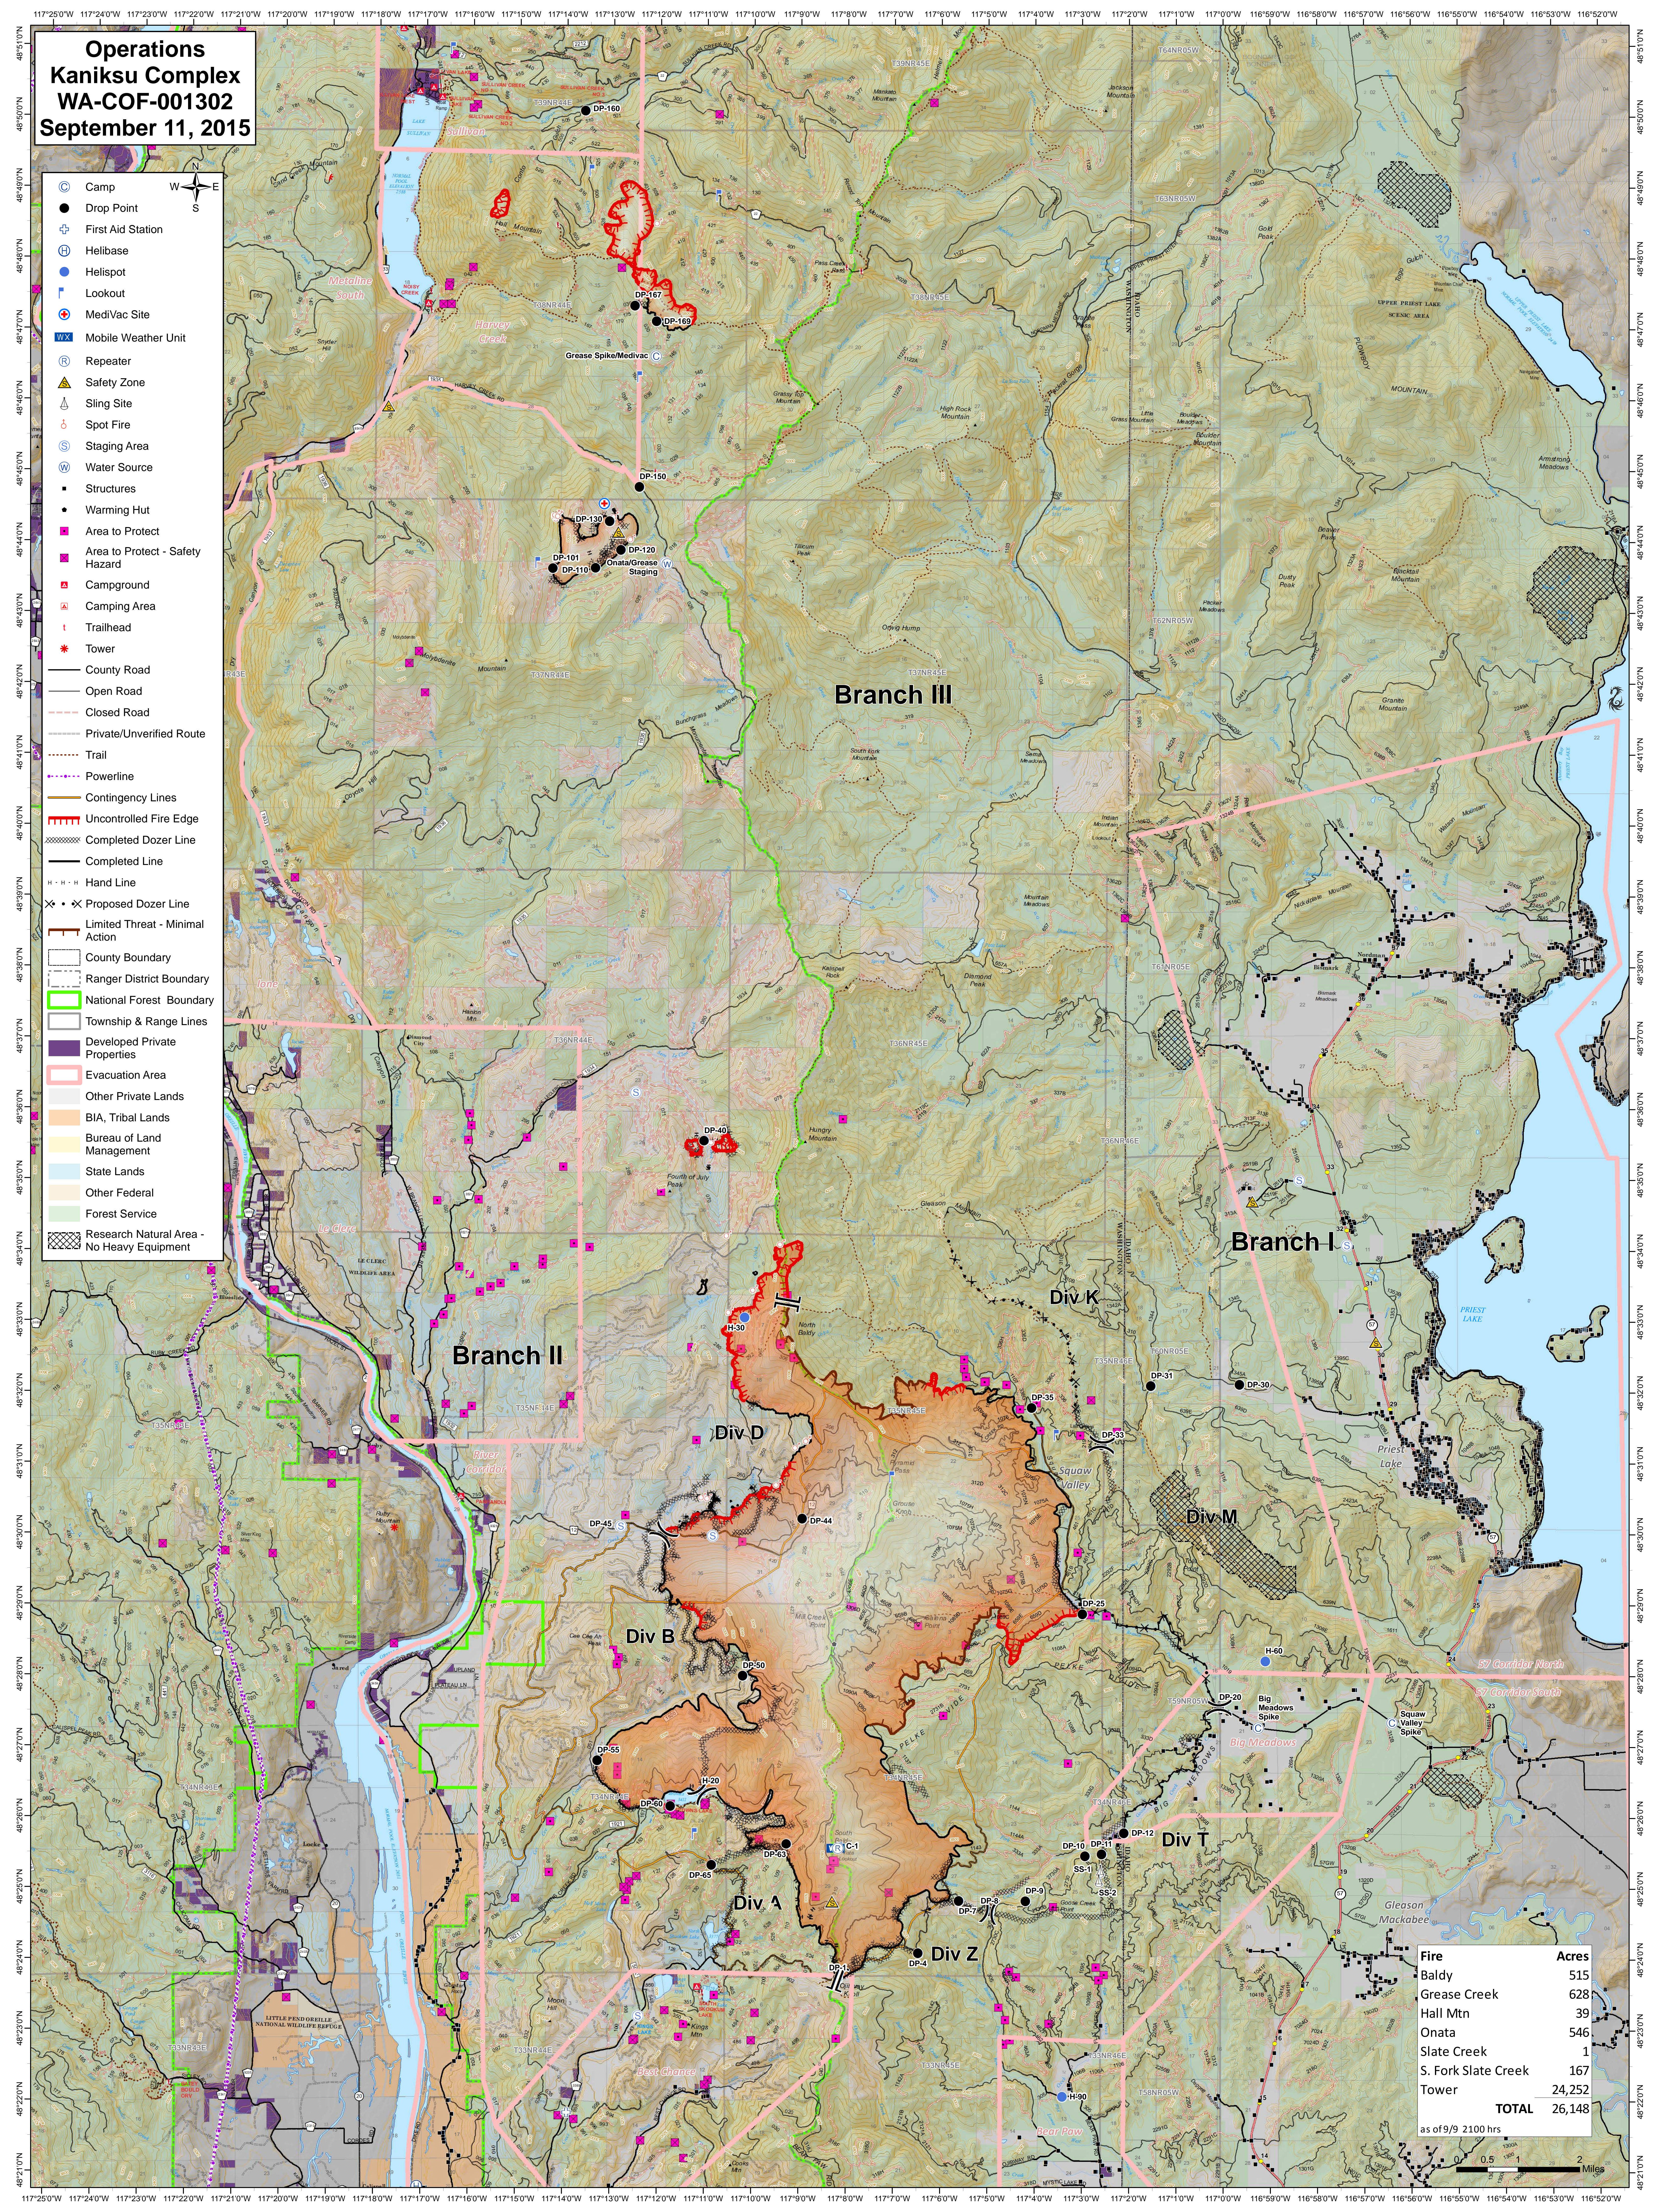

**Operations
Kaniksu Complex
WA-COF-001302
September 11, 2015**

- Camp
- Drop Point
- First Aid Station
- Helibase
- Helispot
- Lookout
- MediVac Site
- Mobile Weather Unit
- Repeater
- Safety Zone
- Sling Site
- Spot Fire
- Staging Area
- Water Source
- Structures
- Warming Hut
- Area to Protect
- Area to Protect - Safety Hazard
- Campground
- Camping Area
- Trailhead
- Tower
- County Road
- Open Road
- Closed Road
- Private/Unverified Route
- Trail
- Powerline
- Contingency Lines
- Uncontrolled Fire Edge
- Completed Dozer Line
- Completed Line
- Hand Line
- Proposed Dozer Line
- Limited Threat - Minimal Action
- County Boundary
- Ranger District Boundary
- National Forest Boundary
- Township & Range Lines
- Developed Private Properties
- Evacuation Area
- Other Private Lands
- BIA, Tribal Lands
- Bureau of Land Management
- State Lands
- Other Federal
- Forest Service
- Research Natural Area - No Heavy Equipment

Fire	Acres
Baldy	515
Grease Creek	628
Hall Mtn	39
Onata	546
Slate Creek	1
S. Fork Slate Creek	167
Tower	24,252
TOTAL	26,148

as of 9/9 2100 hrs