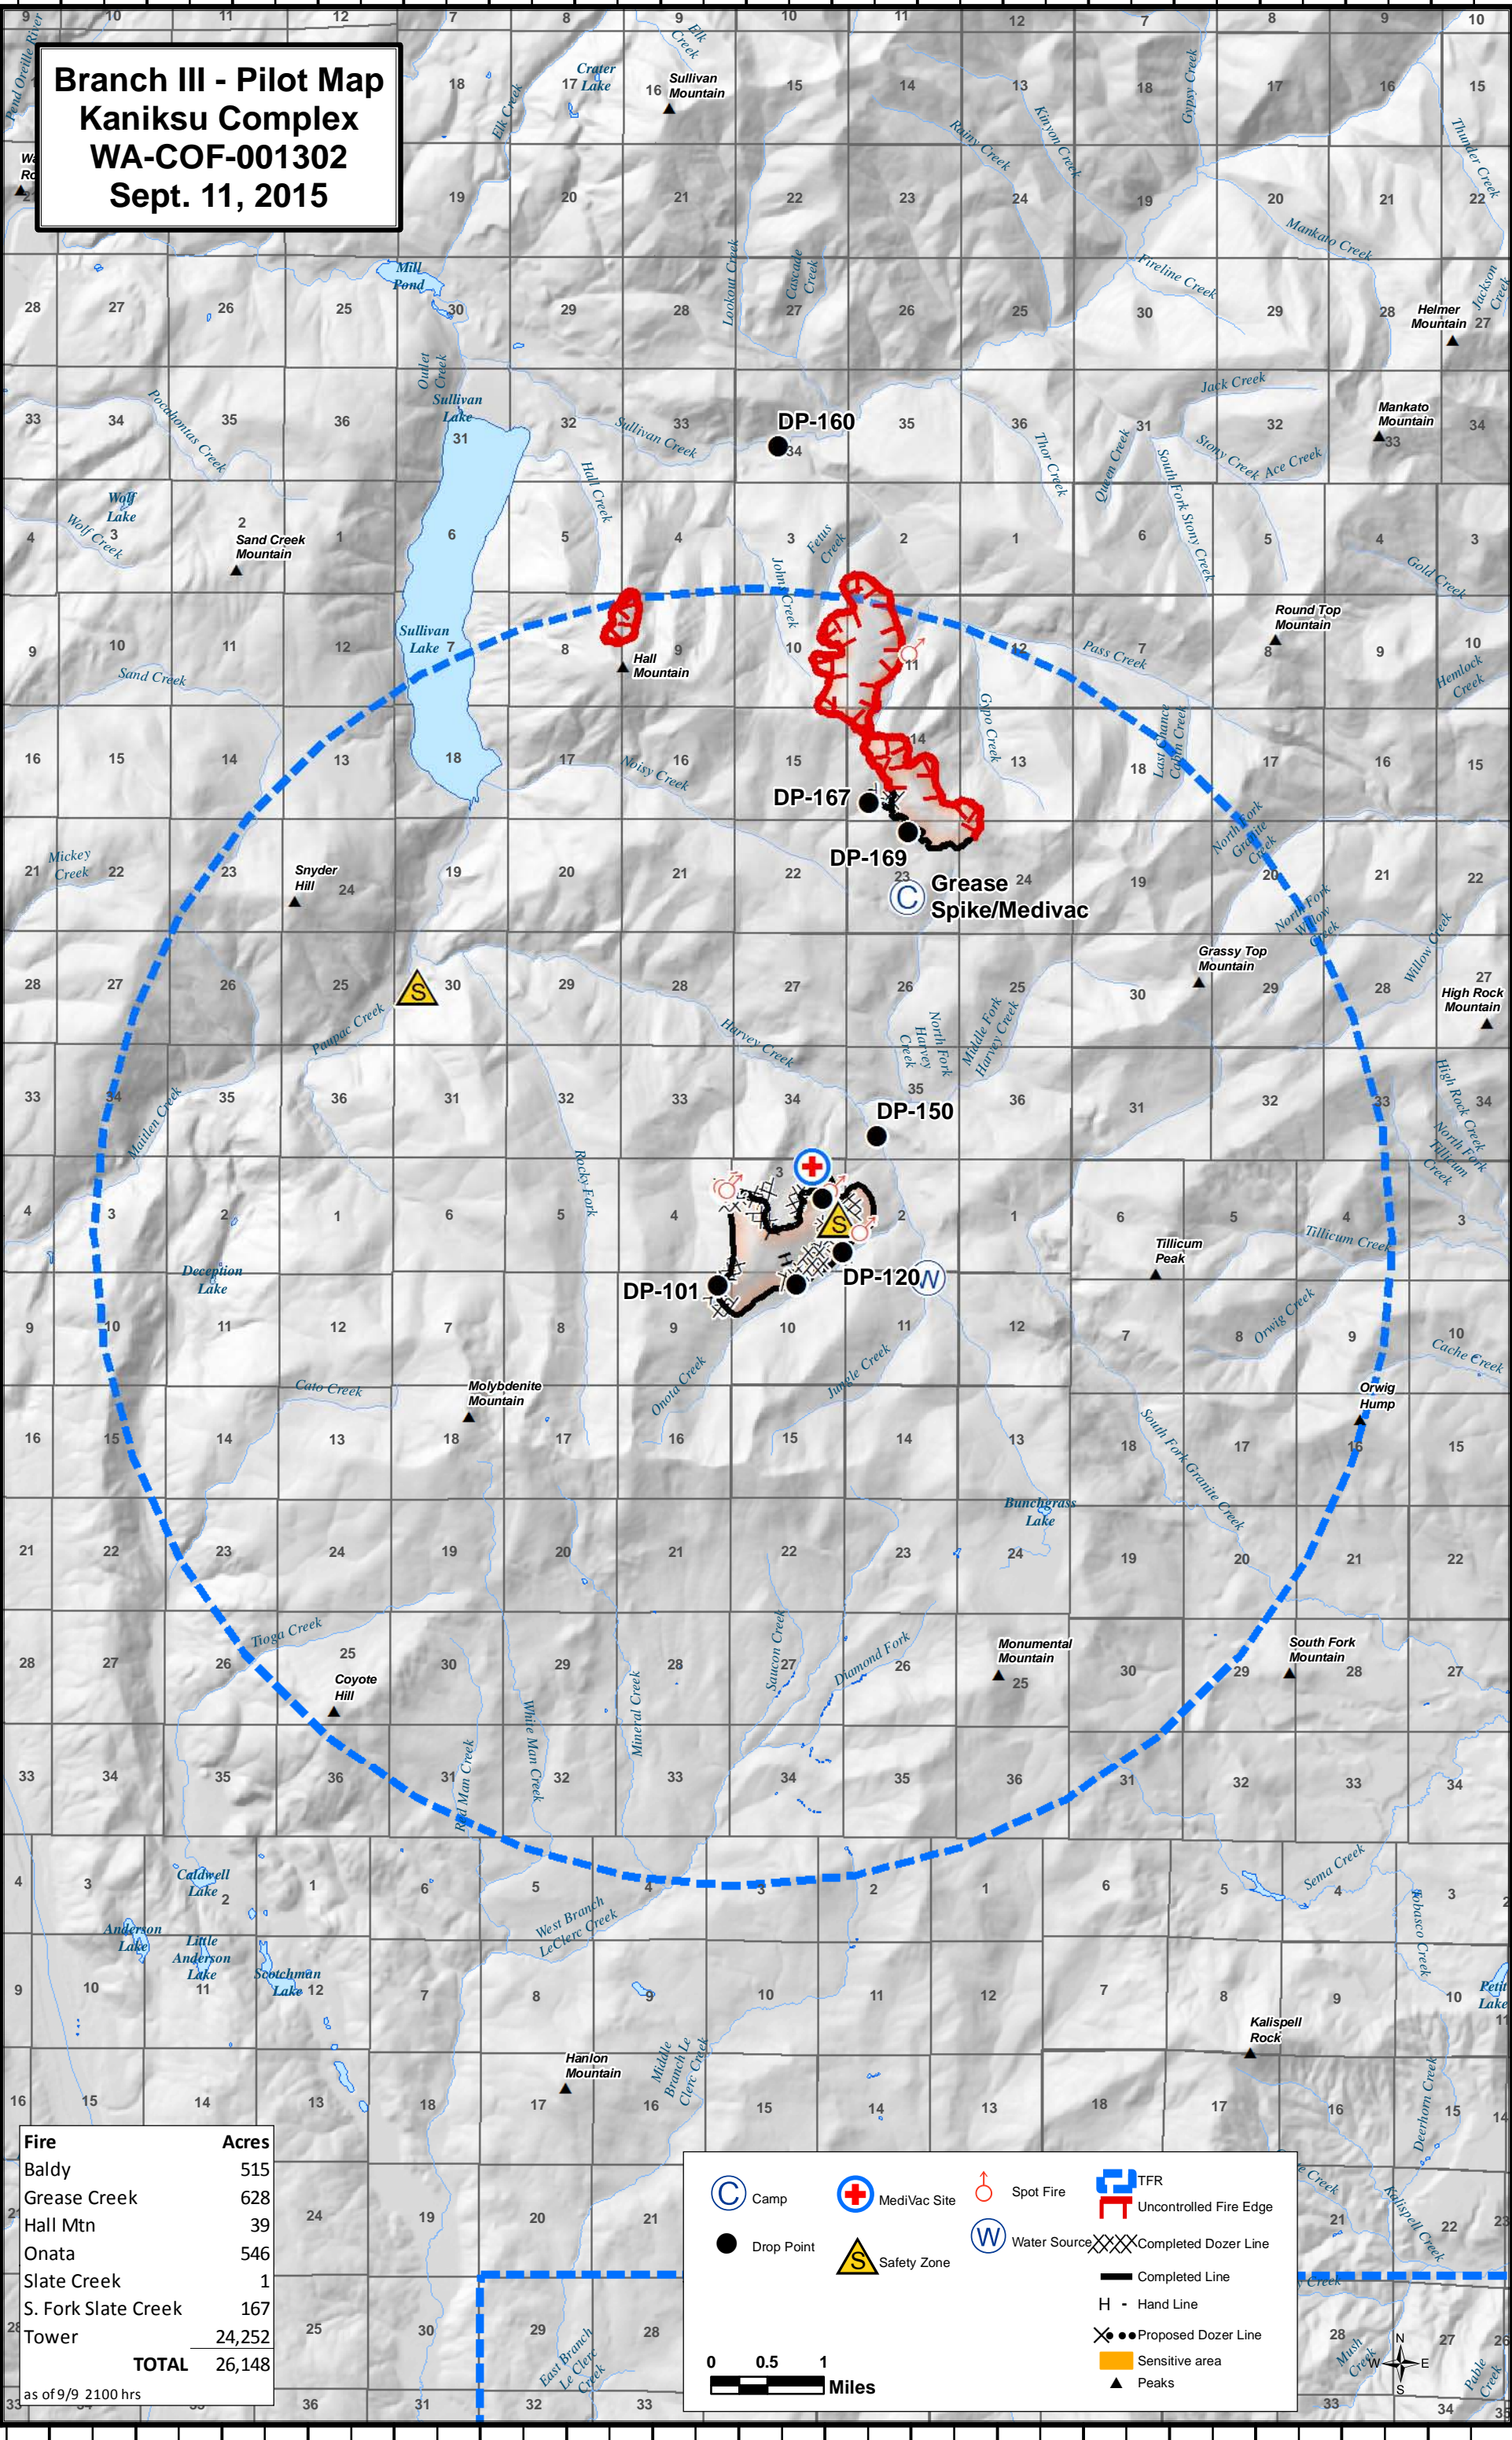

Branch III - Pilot Map
Kaniksu Complex
WA-COF-001302
Sept. 11, 2015

Fire	Acres
Baldy	515
Grease Creek	628
Hall Mtn	39
Onata	546
Slate Creek	1
S. Fork Slate Creek	167
Tower	24,252
TOTAL	26,148

as of 9/9 2100 hrs

Camp	MediVac Site	Spot Fire	TFR
Drop Point	Safety Zone	Water Source	Completed Dozer Line
Completed Line	Proposed Dozer Line	Sensitive area	Peaks
Uncontrolled Fire Edge	Completed Dozer Line	Completed Line	Completed Line
Uncontrolled Fire Edge	Completed Line	Completed Line	Completed Line

0 0.5 1 Miles