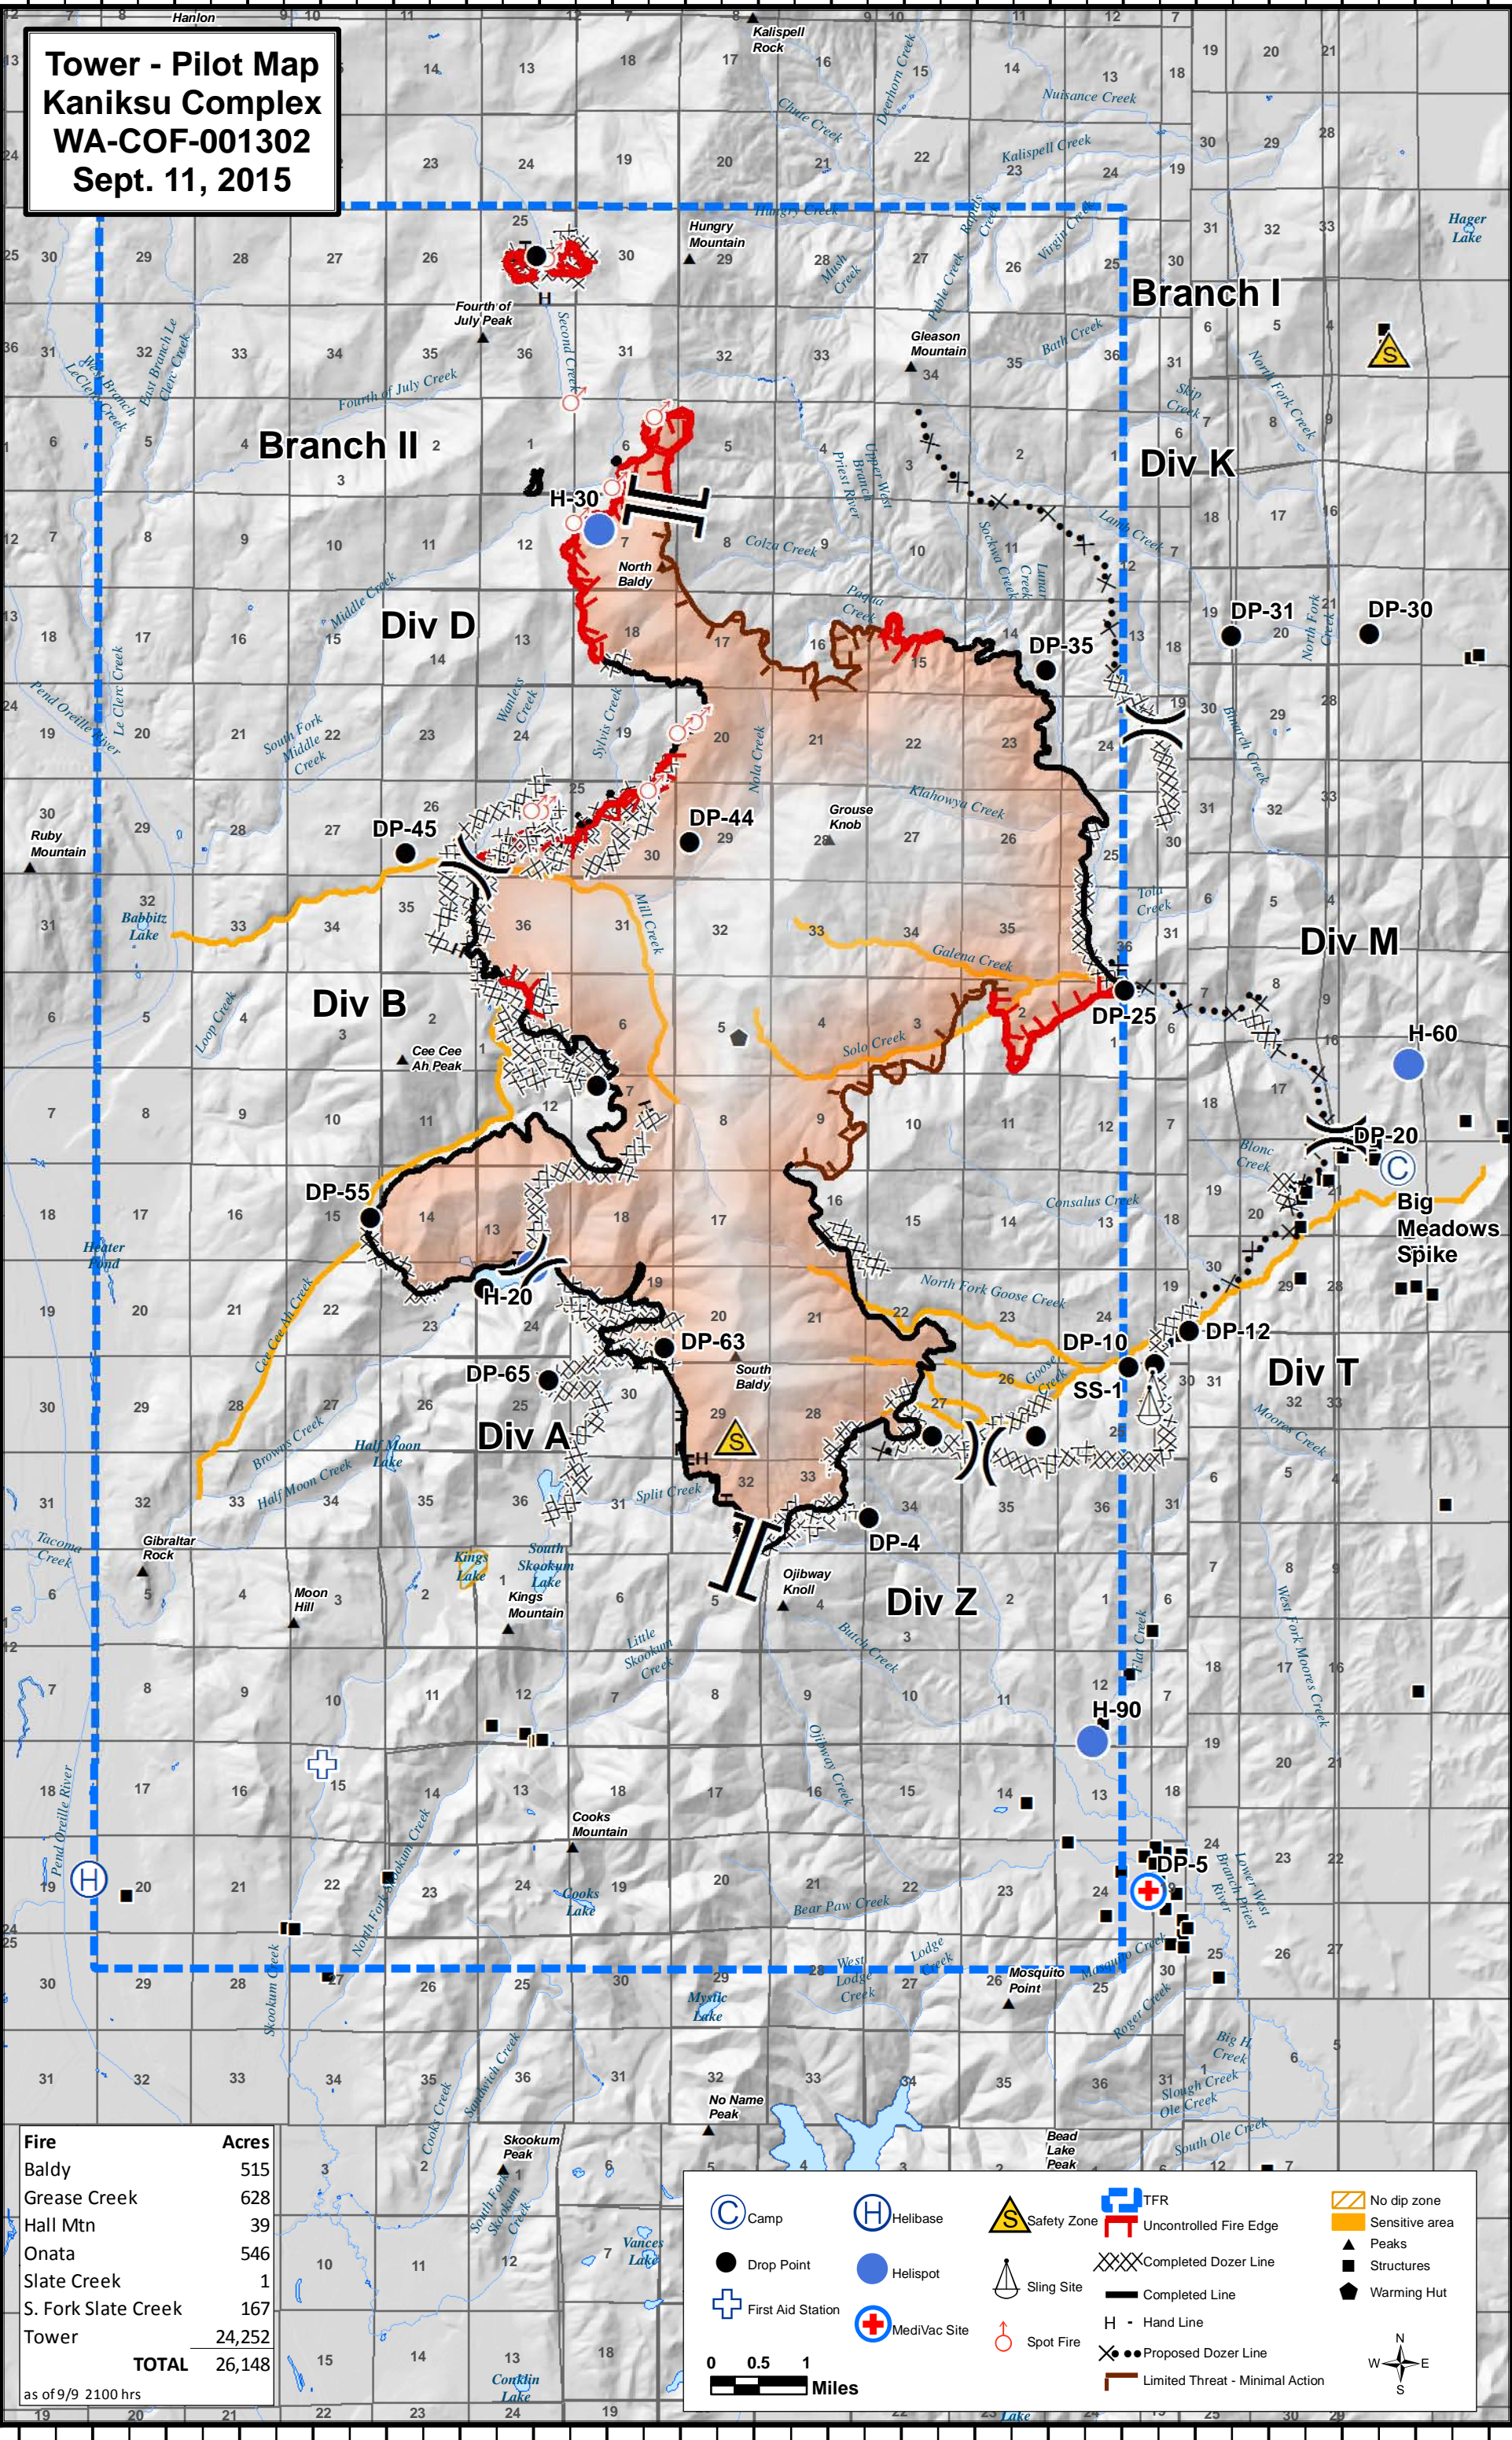

**Tower - Pilot Map  
Kaniksu Complex  
WA-COF-001302  
Sept. 11, 2015**

Fire	Acres
Baldy	515
Grease Creek	628
Hall Mtn	39
Onata	546
Slate Creek	1
S. Fork Slate Creek	167
Tower	24,252
<b>TOTAL</b>	<b>26,148</b>

as of 9/9 2100 hrs

Camp	Helibase	Safety Zone	TFR	No dip zone
Drop Point	Helispot	Uncontrolled Fire Edge	Completed Dozer Line	Sensitive area
First Aid Station	MediVac Site	Sling Site	Completed Line	Peaks
0 0.5 1 Miles	Spot Fire	Proposed Dozer Line	Structures	Warming Hut
	Limited Threat - Minimal Action			North Arrow