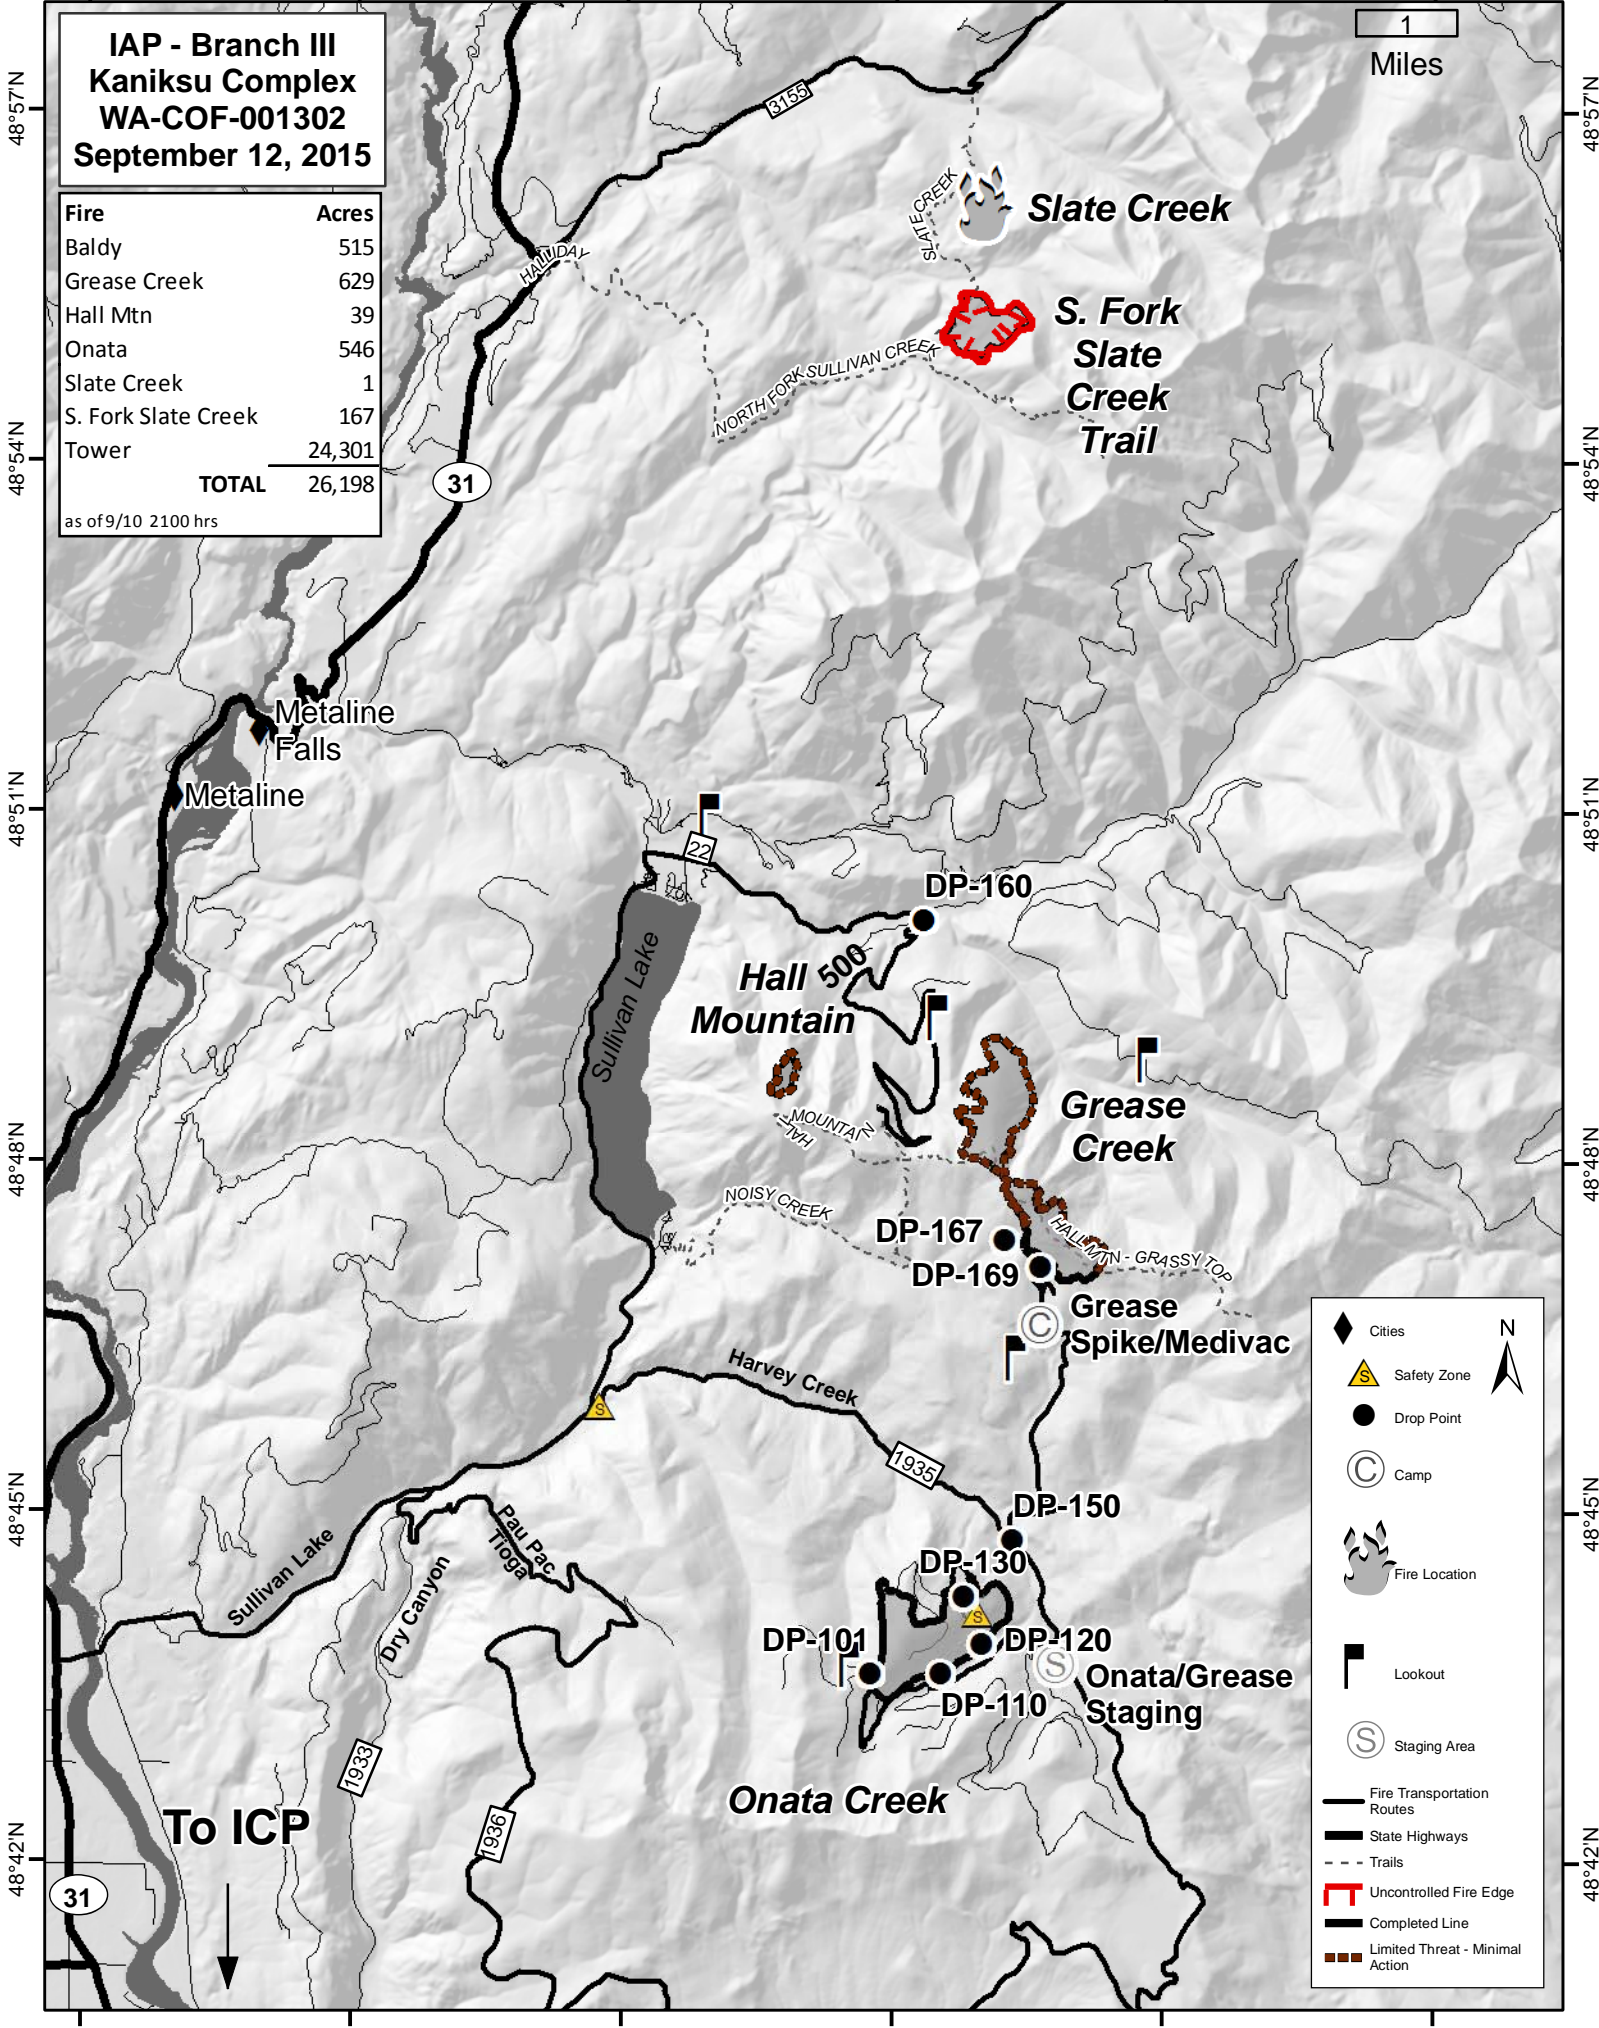

117°24'W 117°21'W 117°18'W 117°14'W 117°11'W 117°7'W

IAP - Branch III
Kaniksu Complex
WA-COF-001302
September 12, 2015

1 Miles

Fire	Acres
Baldy	515
Grease Creek	629
Hall Mtn	39
Onata	546
Slate Creek	1
S. Fork Slate Creek	167
Tower	24,301
TOTAL	26,198

as of 9/10 2100 hrs

Legend

- Cities
- Safety Zone
- Drop Point
- Camp
- Fire Location
- Lookout
- Staging Area
- Fire Transportation Routes
- State Highways
- Trails
- Uncontrolled Fire Edge
- Completed Line
- Limited Threat - Minimal Action

117°24'W 117°21'W 117°18'W 117°14'W 117°11'W 117°7'W