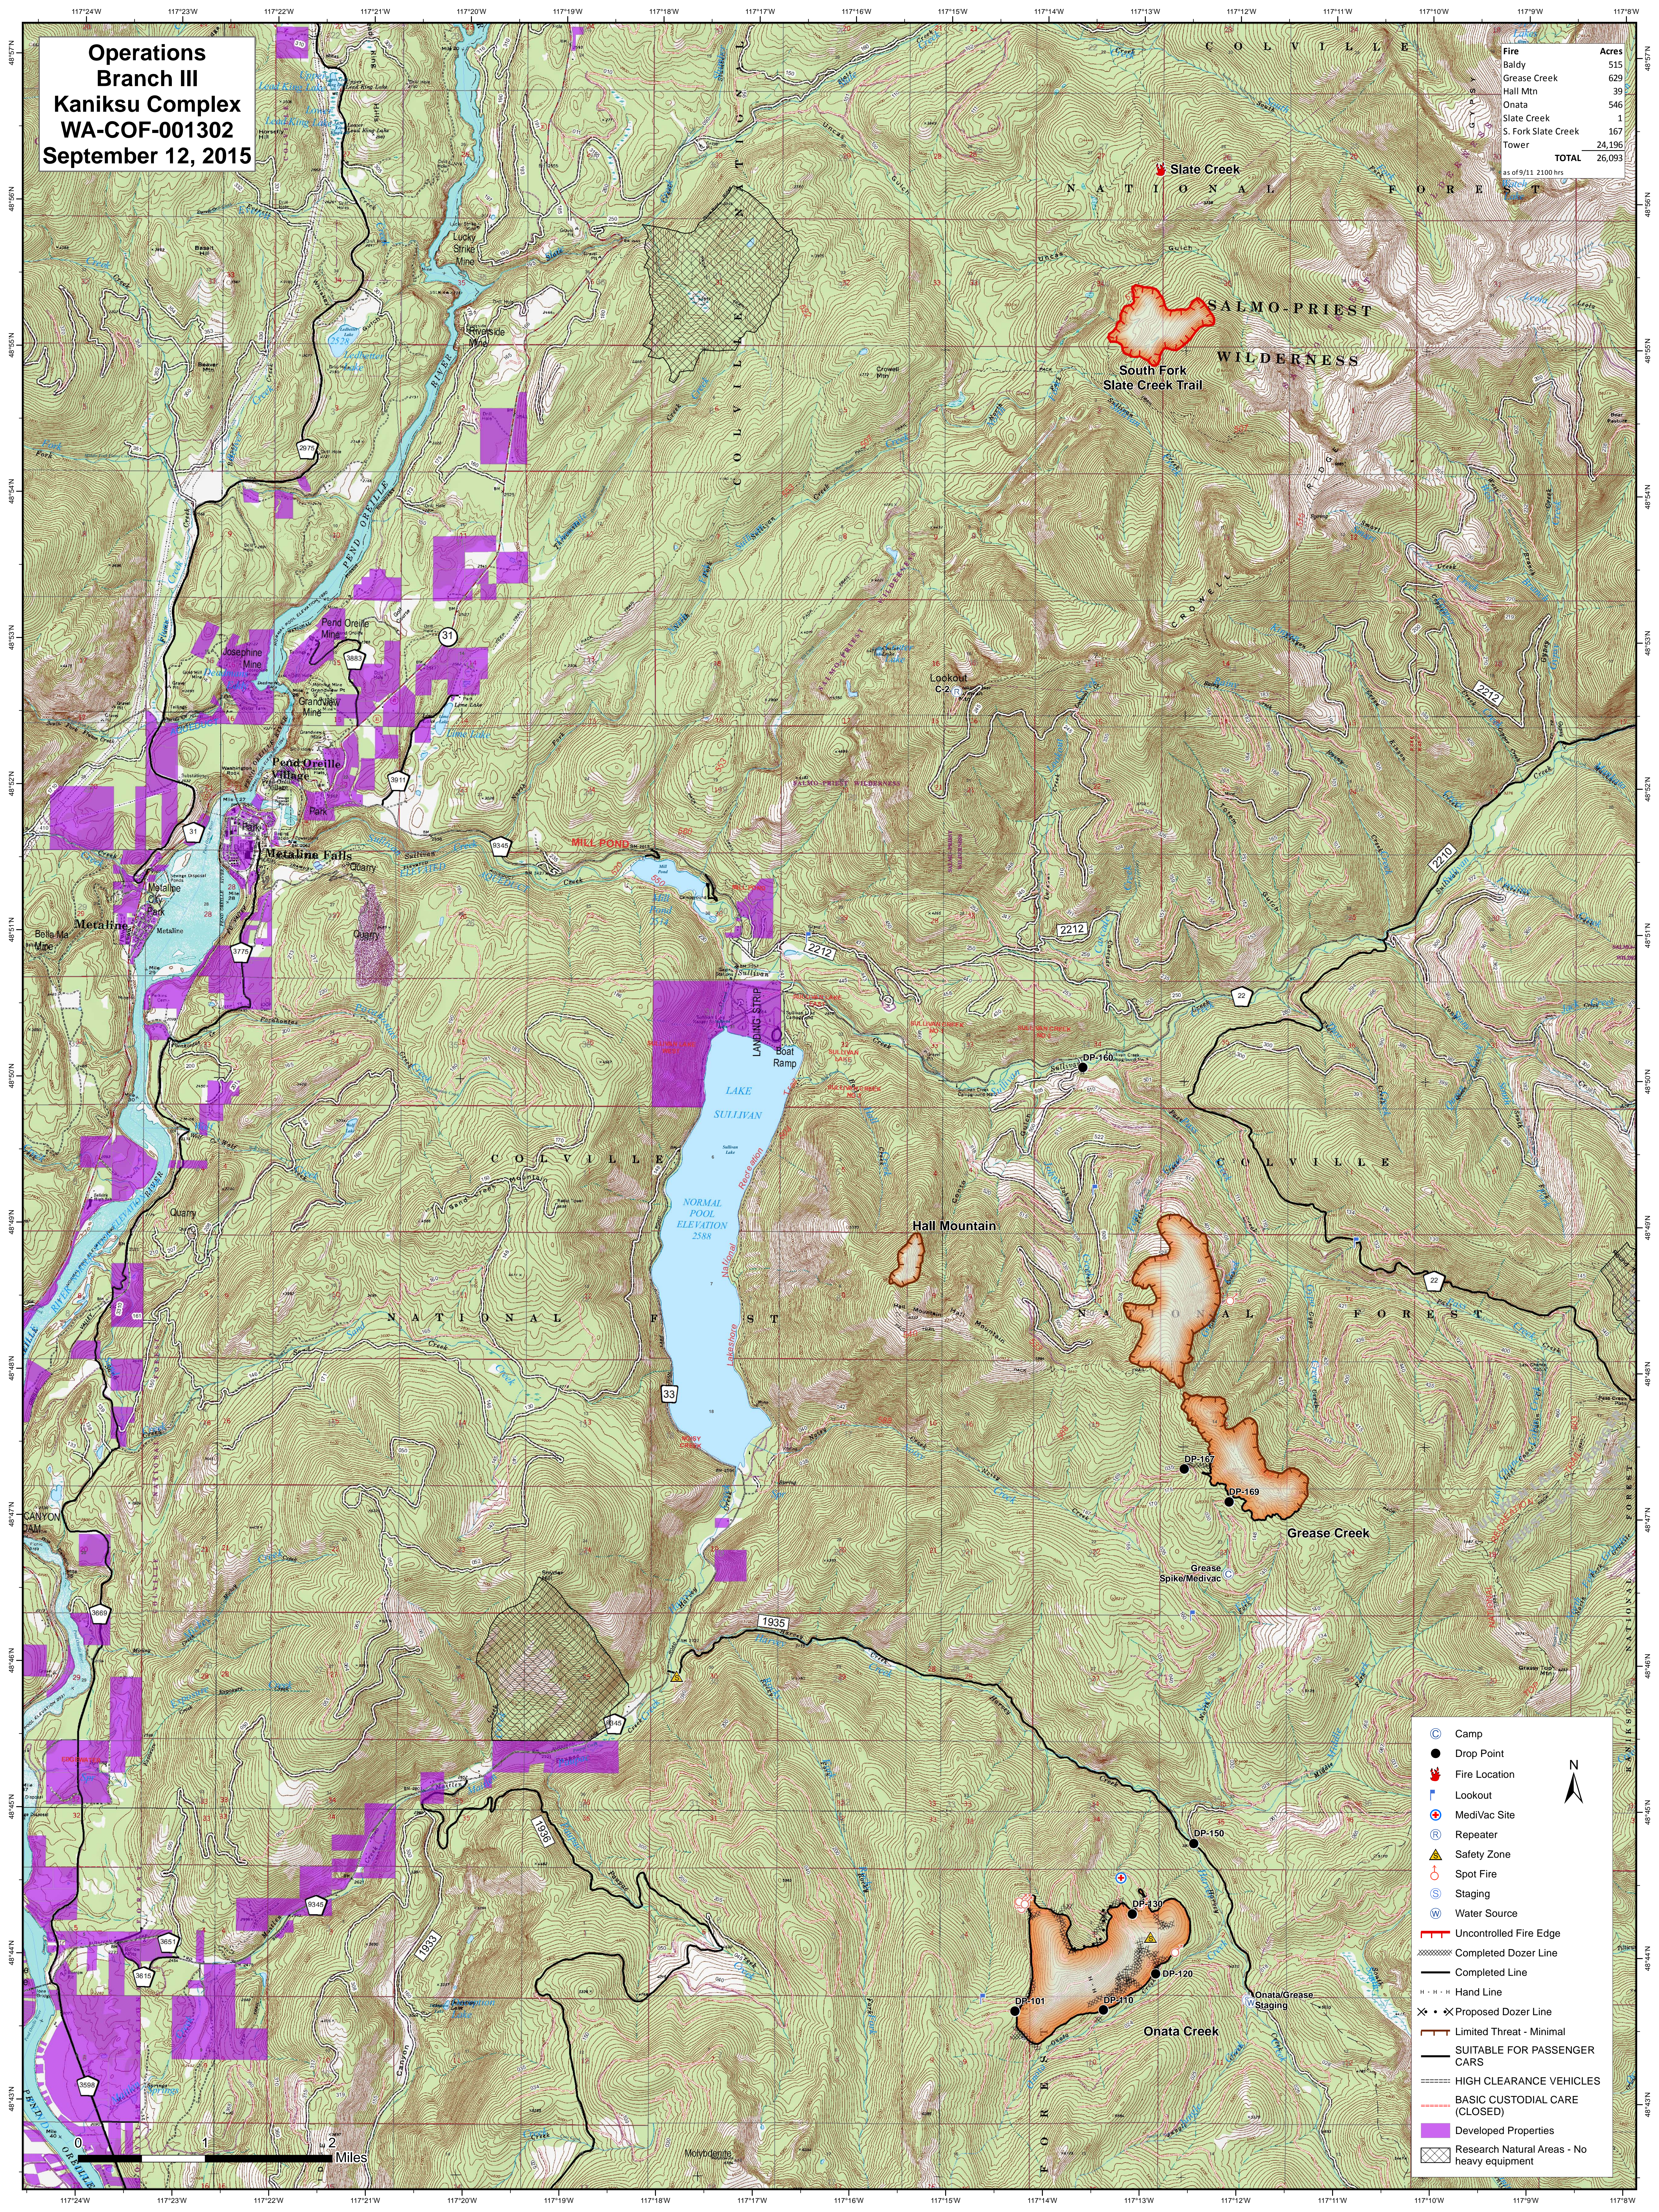

**Operations
Branch III
Kaniksu Complex
WA-COF-001302
September 12, 2015**

Fire	Acres
Baldy	515
Grease Creek	629
Hall Mtn	39
Onata	546
Slate Creek	1
S. Fork Slate Creek	167
Tower	24,196
TOTAL	26,093

as of 9/11 2100 hrs

	Camp
	Drop Point
	Fire Location
	Lookout
	MediVac Site
	Repeater
	Safety Zone
	Spot Fire
	Staging
	Water Source
	Uncontrolled Fire Edge
	Completed Dozer Line
	Completed Line
	Hand Line
	Proposed Dozer Line
	Limited Threat - Minimal
	SUITABLE FOR PASSENGER CARS
	HIGH CLEARANCE VEHICLES
	BASIC CUSTODIAL CARE (CLOSED)
	Developed Properties
	Research Natural Areas - No heavy equipment