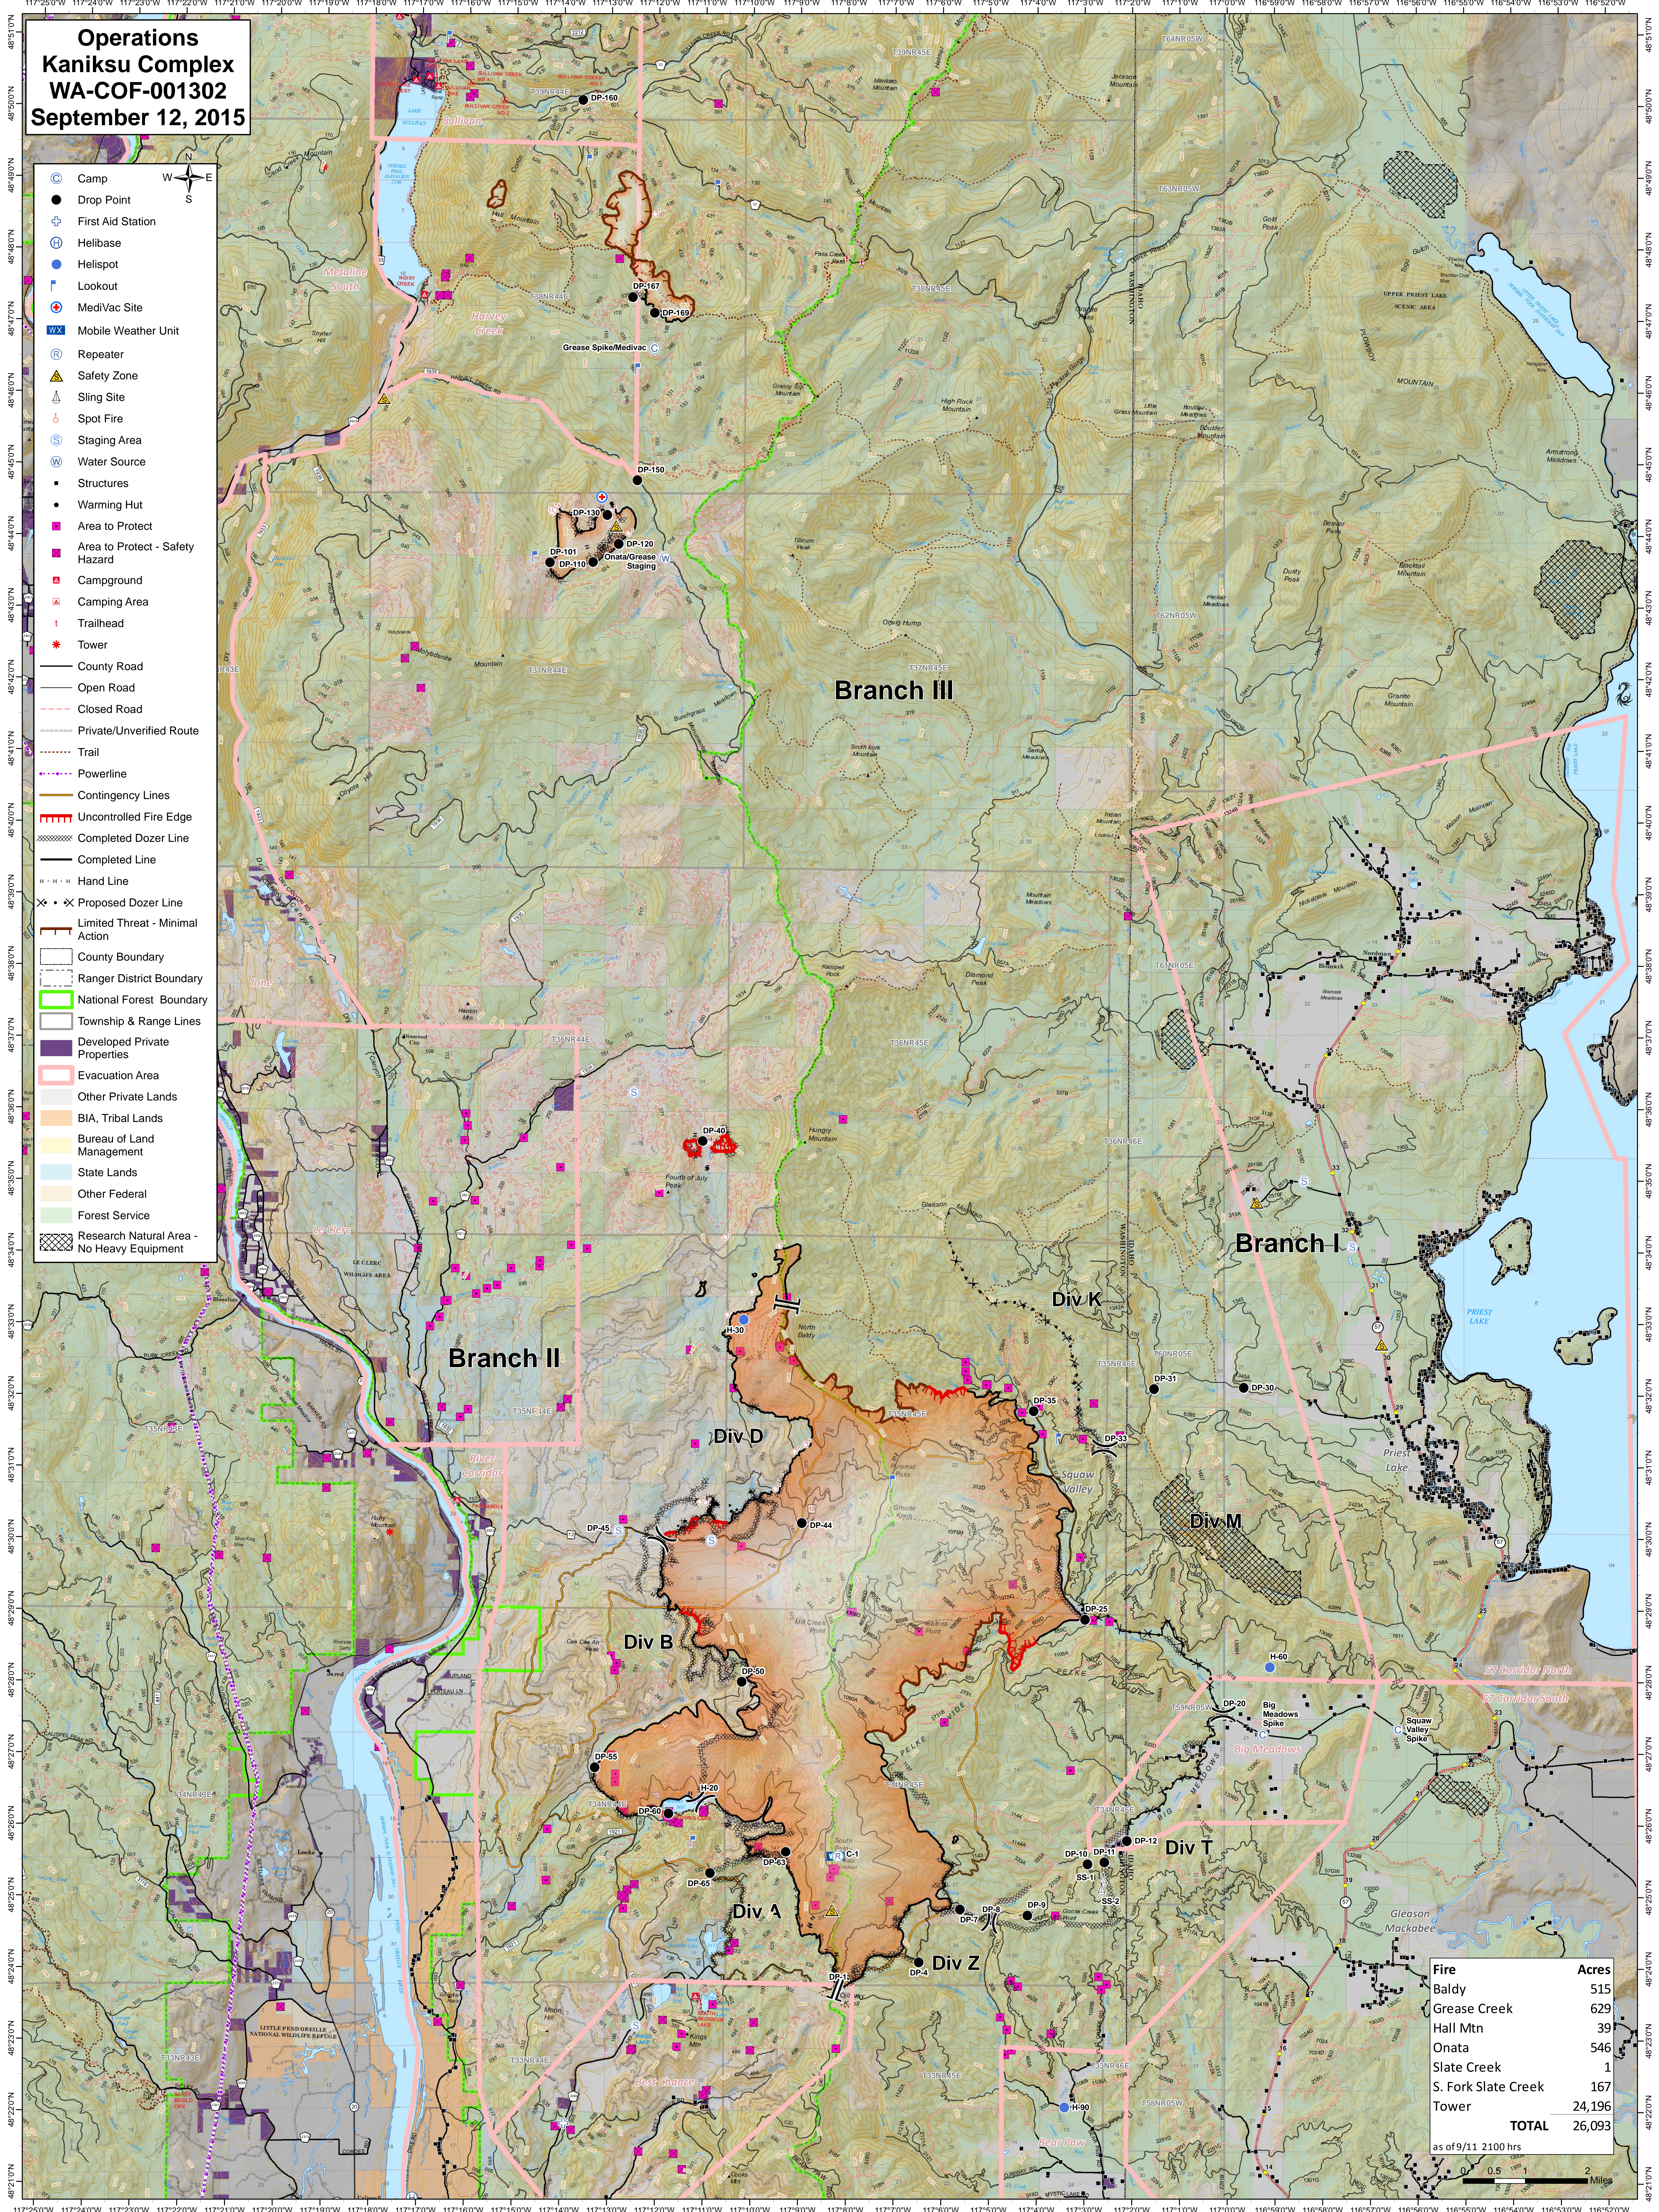

**Operations  
Kaniksu Complex  
WA-COF-001302  
September 12, 2015**

- Camp
- Drop Point
- First Aid Station
- Helibase
- Helispot
- Lookout
- MediVac Site
- Mobile Weather Unit
- Repeater
- Safety Zone
- Sling Site
- Spot Fire
- Staging Area
- Water Source
- Structures
- Warming Hut
- Area to Protect
- Area to Protect - Safety Hazard
- Campground
- Camping Area
- Trailhead
- Tower
- County Road
- Open Road
- Closed Road
- Private/Unverified Route
- Trail
- Powerline
- Contingency Lines
- Uncontrolled Fire Edge
- Completed Dozer Line
- Completed Line
- Hand Line
- Proposed Dozer Line
- Limited Threat - Minimal Action
- County Boundary
- Ranger District Boundary
- National Forest Boundary
- Township & Range Lines
- Developed Private Properties
- Evacuation Area
- Other Private Lands
- BIA, Tribal Lands
- Bureau of Land Management
- State Lands
- Other Federal
- Forest Service
- Research Natural Area - No Heavy Equipment

Fire	Acres
Baldy	515
Grease Creek	629
Hall Mtn	39
Onata	546
Slate Creek	1
S. Fork Slate Creek	167
Tower	24,196
<b>TOTAL</b>	<b>26,093</b>

as of 9/11 2100 hrs