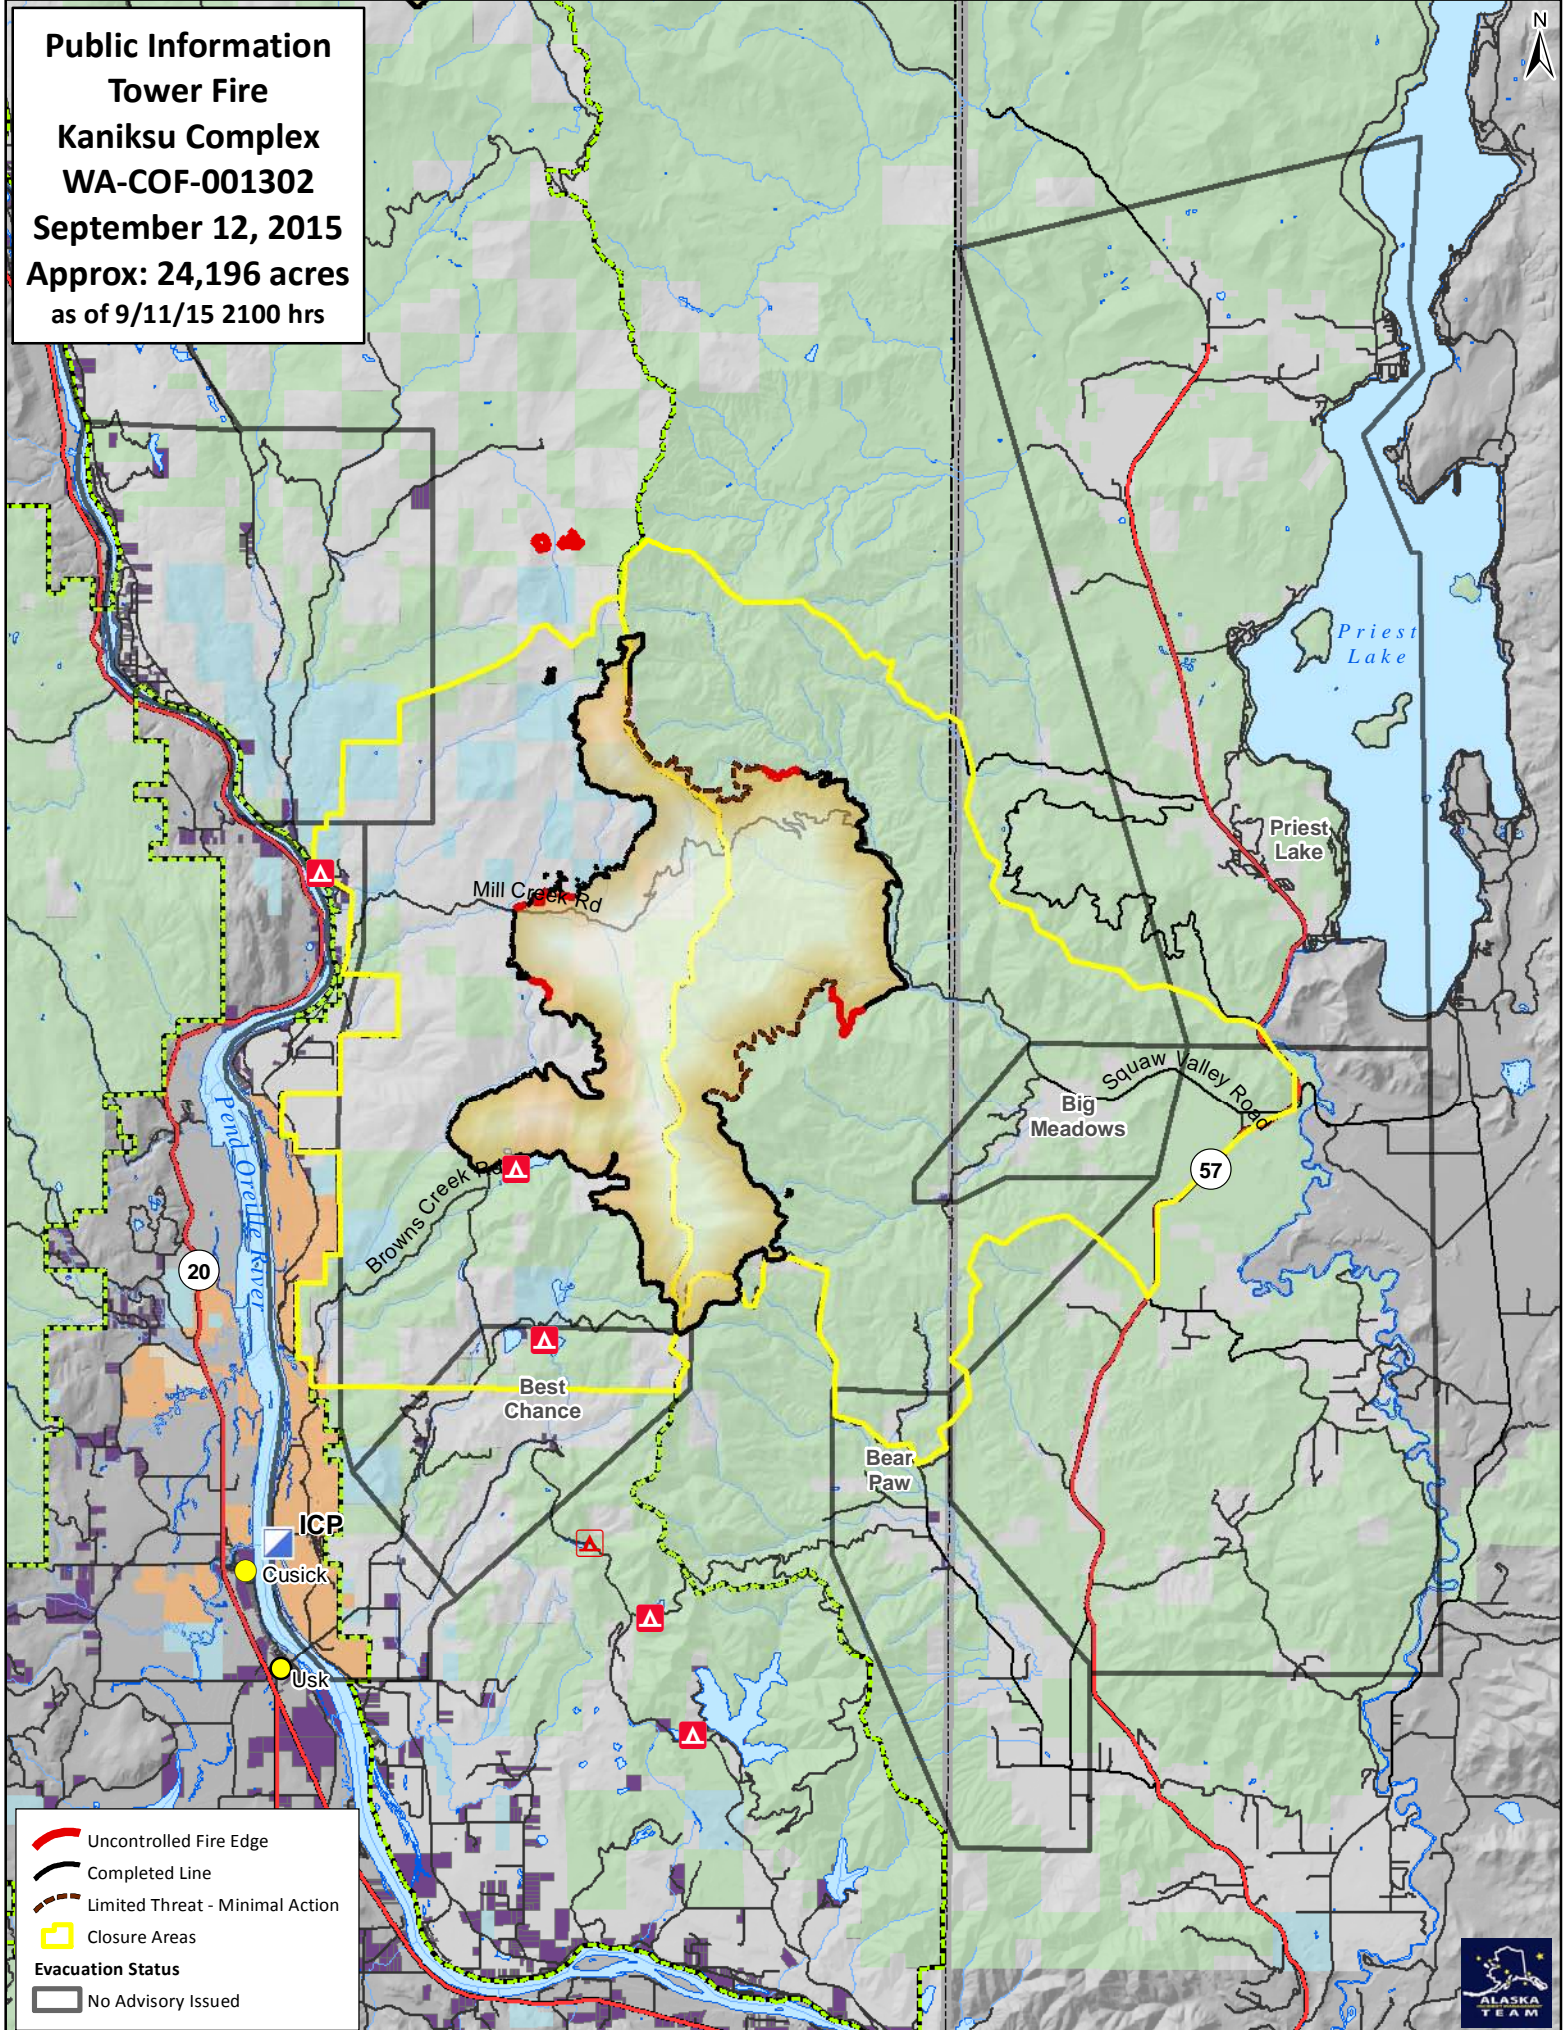

Public Information

Tower Fire

Kaniksu Complex

WA-COF-001302

September 12, 2015

Approx: 24,196 acres

as of 9/11/15 2100 hrs

- Uncontrolled Fire Edge
- Completed Line
- Limited Threat - Minimal Action
- Closure Areas
- Evacuation Status
- No Advisory Issued