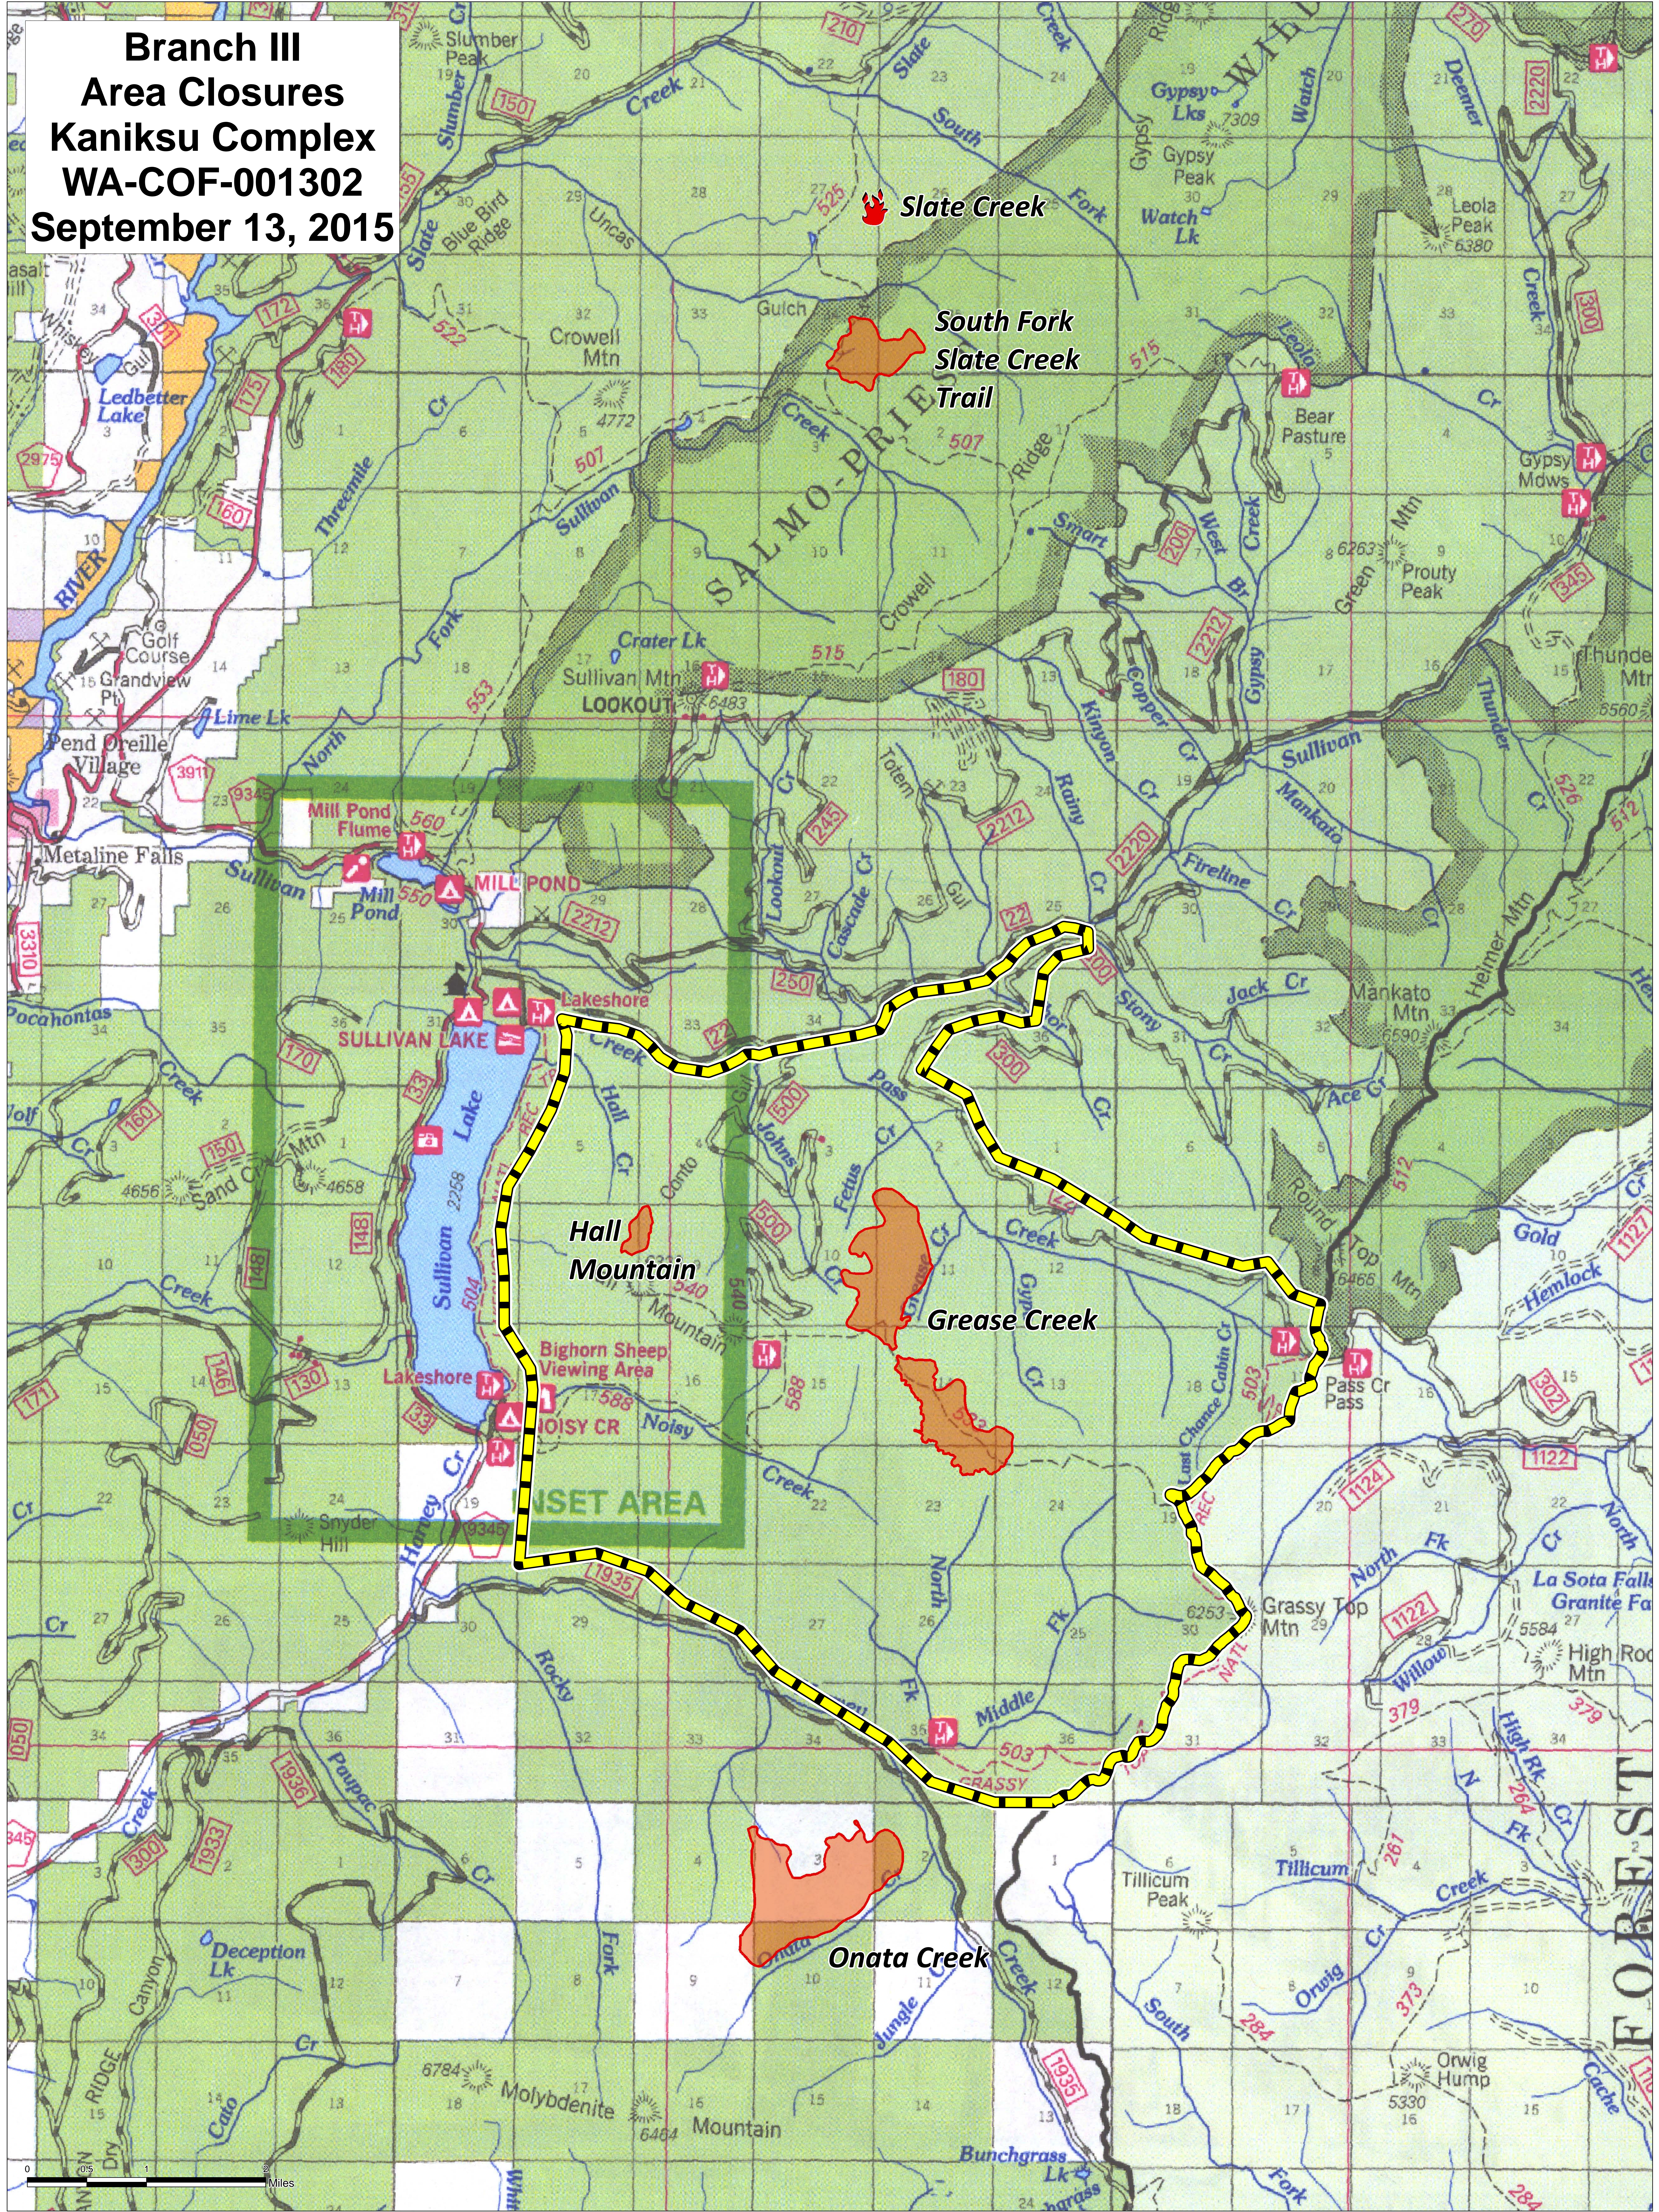

**Branch III  
Area Closures  
Kaniksu Complex  
WA-COF-001302  
September 13, 2015**

**Slate Creek**

**South Fork  
Slate Creek  
Trail**

**Hall  
Mountain**

**Grease Creek**

**Onata Creek**