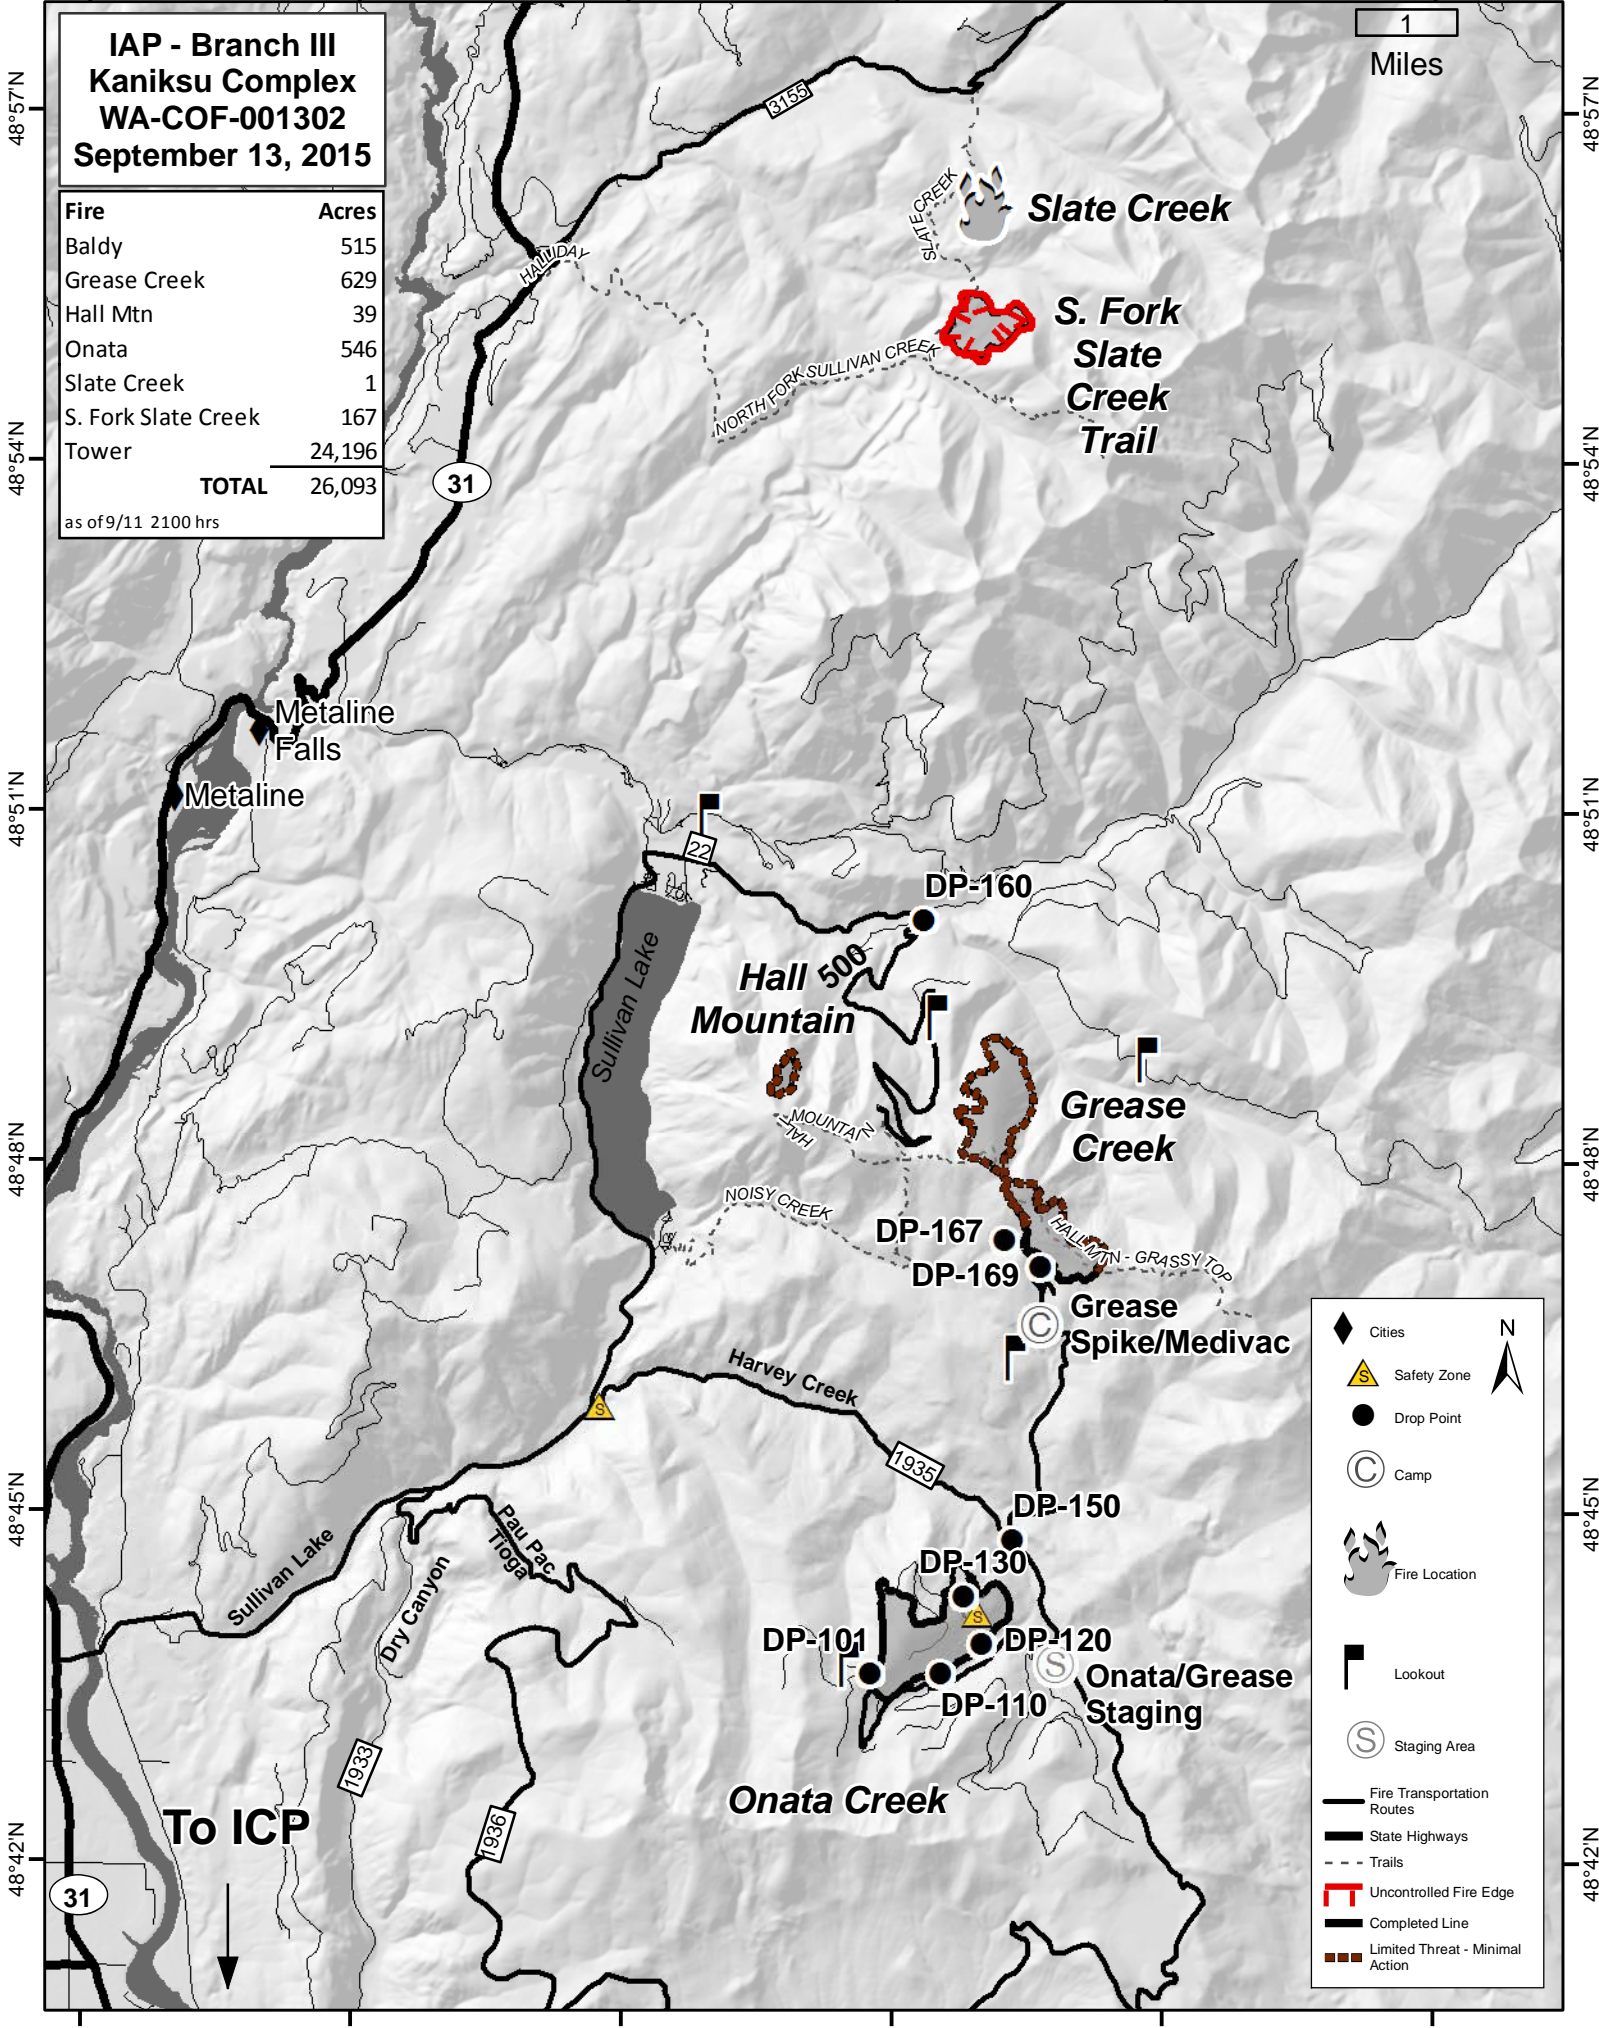

117°24'W 117°21'W 117°18'W 117°14'W 117°11'W 117°7'W

**IAP - Branch III  
Kaniksu Complex  
WA-COF-001302  
September 13, 2015**

1 Miles

Fire	Acres
Baldy	515
Grease Creek	629
Hall Mtn	39
Onata	546
Slate Creek	1
S. Fork Slate Creek	167
Tower	24,196
<b>TOTAL</b>	<b>26,093</b>

as of 9/11 2100 hrs

**Legend**

- Cities
- Safety Zone
- Drop Point
- Camp
- Fire Location
- Lookout
- Staging Area
- Fire Transportation Routes
- State Highways
- Trails
- Uncontrolled Fire Edge
- Completed Line
- Limited Threat - Minimal Action

117°24'W 117°21'W 117°18'W 117°14'W 117°11'W 117°7'W