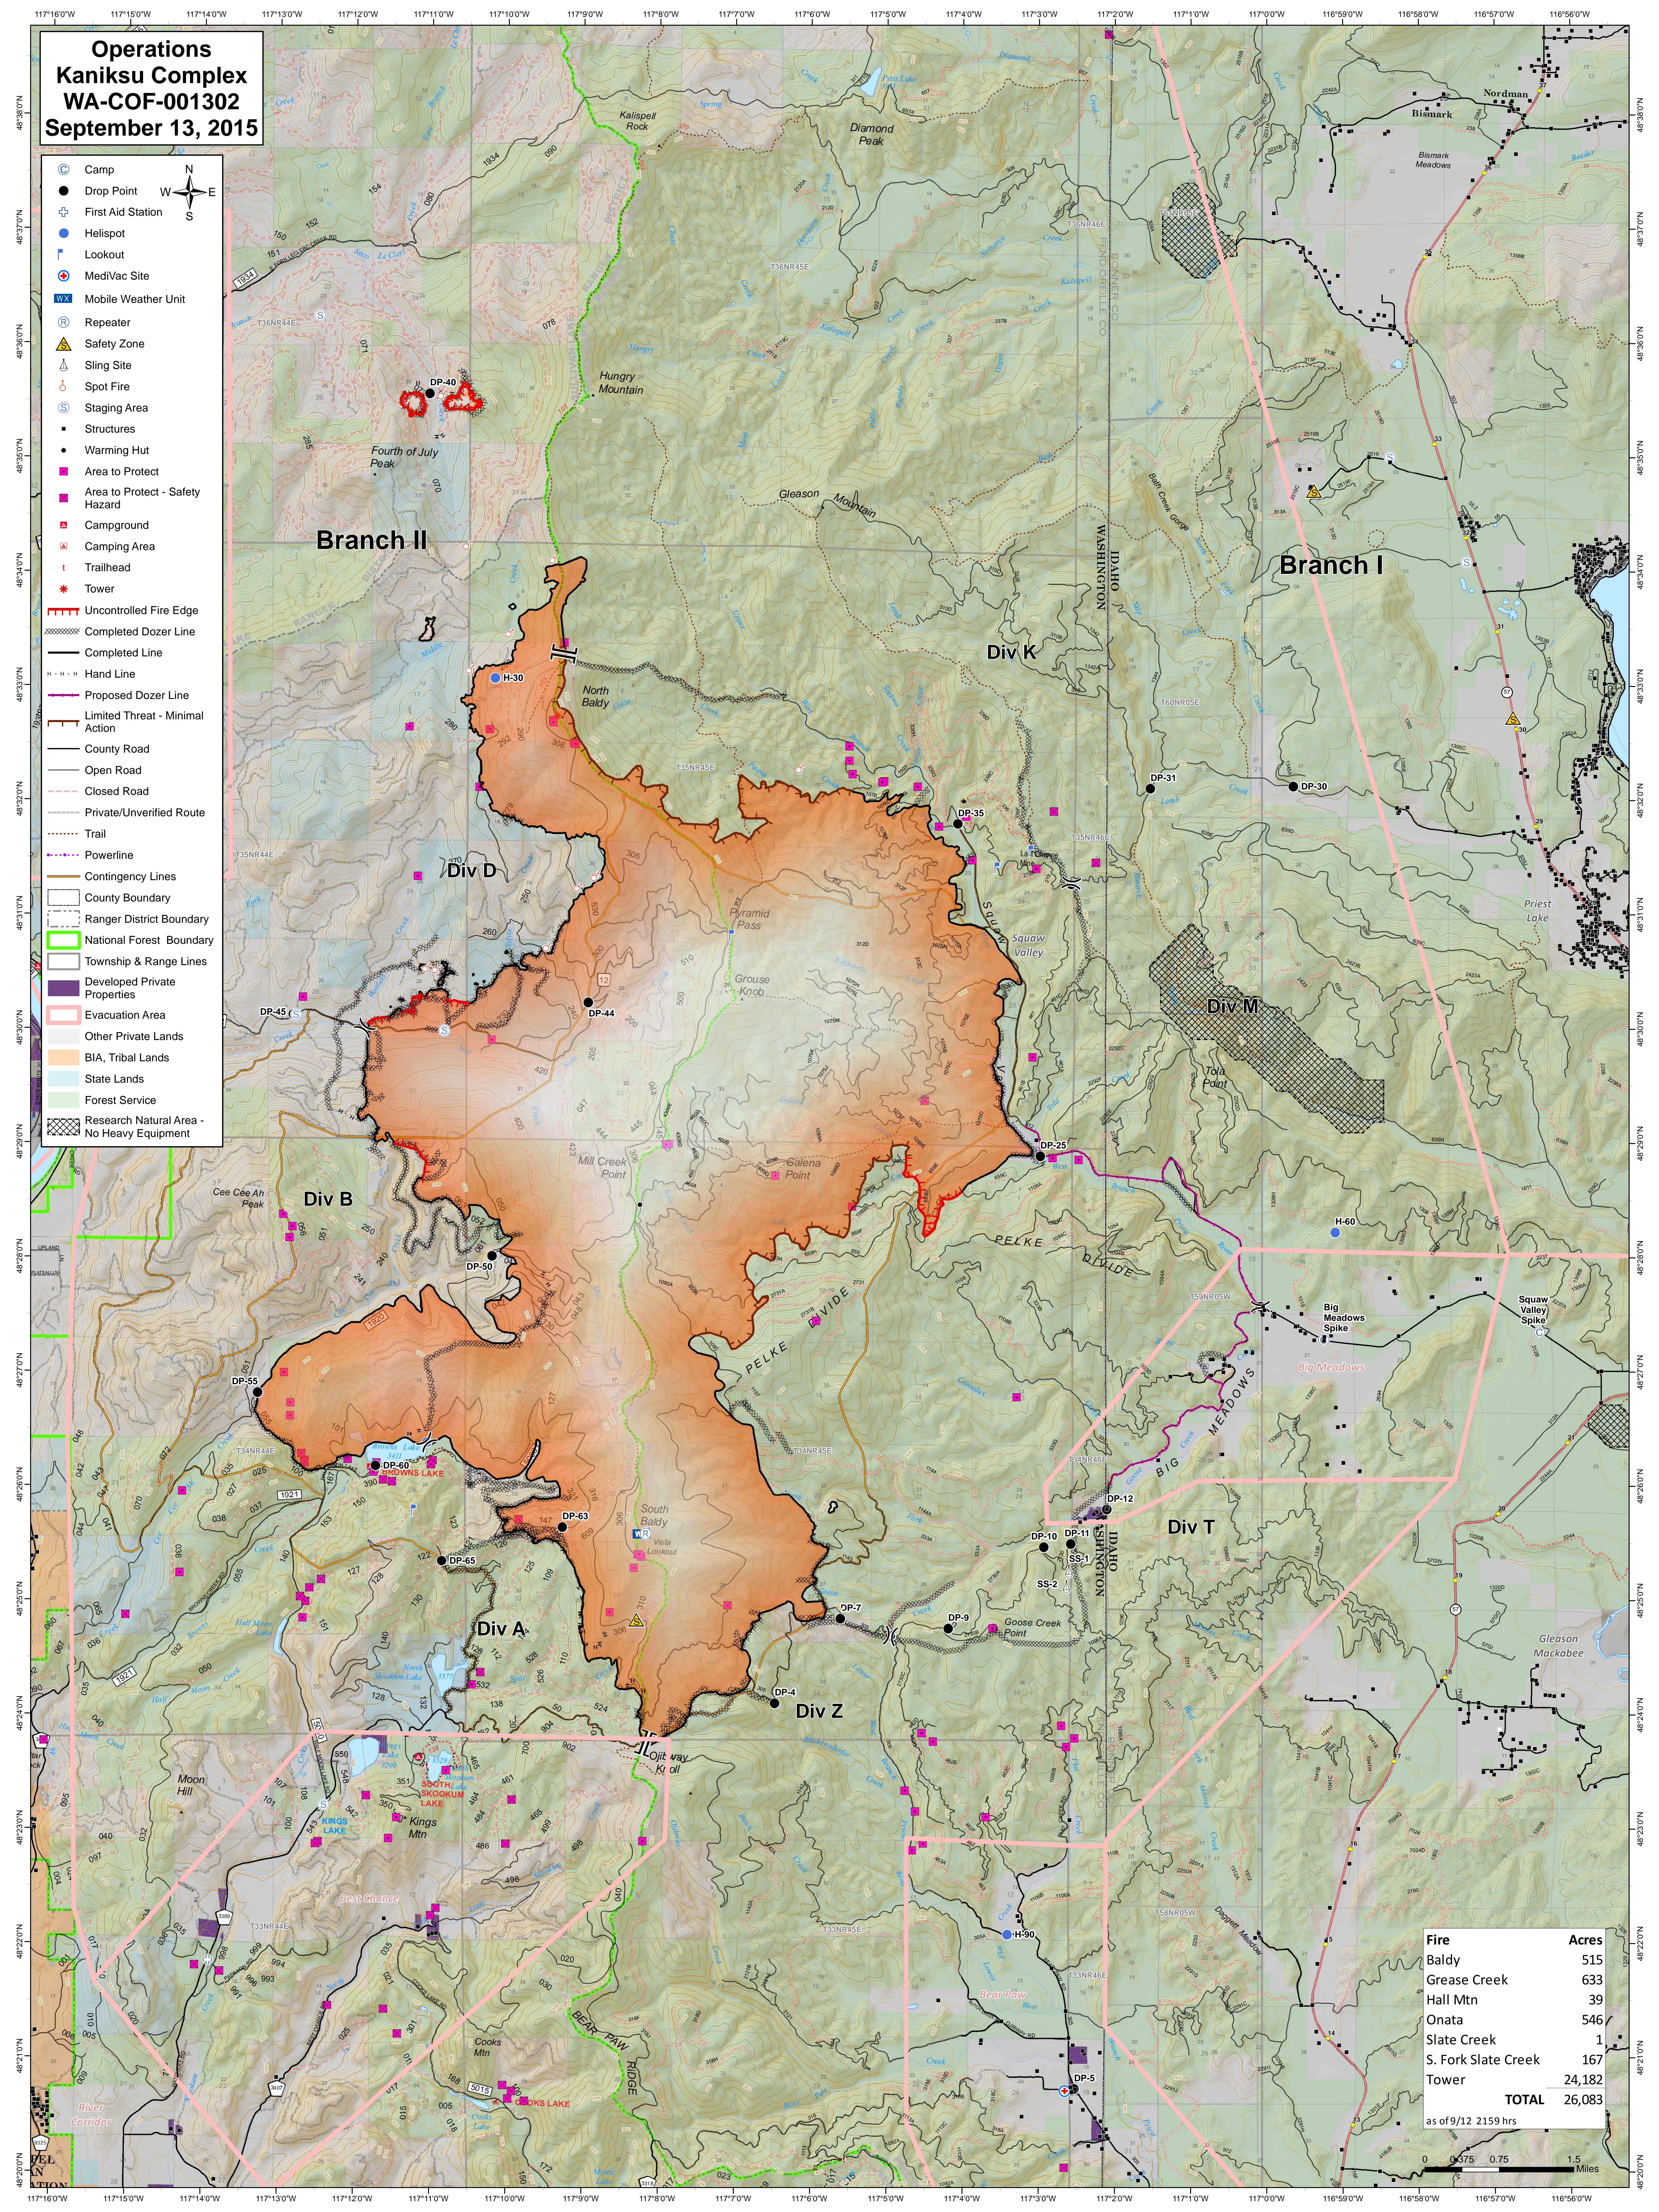

Operations
Kaniksu Complex
WA-COF-001302
September 13, 2015

- Camp
- Drop Point
- First Aid Station
- Helispot
- Lookout
- MediVac Site
- Mobile Weather Unit
- Repeater
- Safety Zone
- Sling Site
- Spot Fire
- Staging Area
- Structures
- Warming Hut
- Area to Protect
- Area to Protect - Safety Hazard
- Campground
- Camping Area
- Trailhead
- Tower
- Uncontrolled Fire Edge
- Completed Dozer Line
- Completed Line
- Hand Line
- Proposed Dozer Line
- Limited Threat - Minimal Action
- County Road
- Open Road
- Closed Road
- Private/Unverified Route
- Trail
- Powerline
- Contingency Lines
- County Boundary
- Ranger District Boundary
- National Forest Boundary
- Township & Range Lines
- Developed Private Properties
- Evacuation Area
- Other Private Lands
- BIA, Tribal Lands
- State Lands
- Forest Service
- Research Natural Area - No Heavy Equipment

Fire	Acres
Baldy	515
Grease Creek	633
Hall Mtn	39
Onata	546
Slate Creek	1
S. Fork Slate Creek	167
Tower	24,182
TOTAL	26,083

as of 9/12 2159 hrs