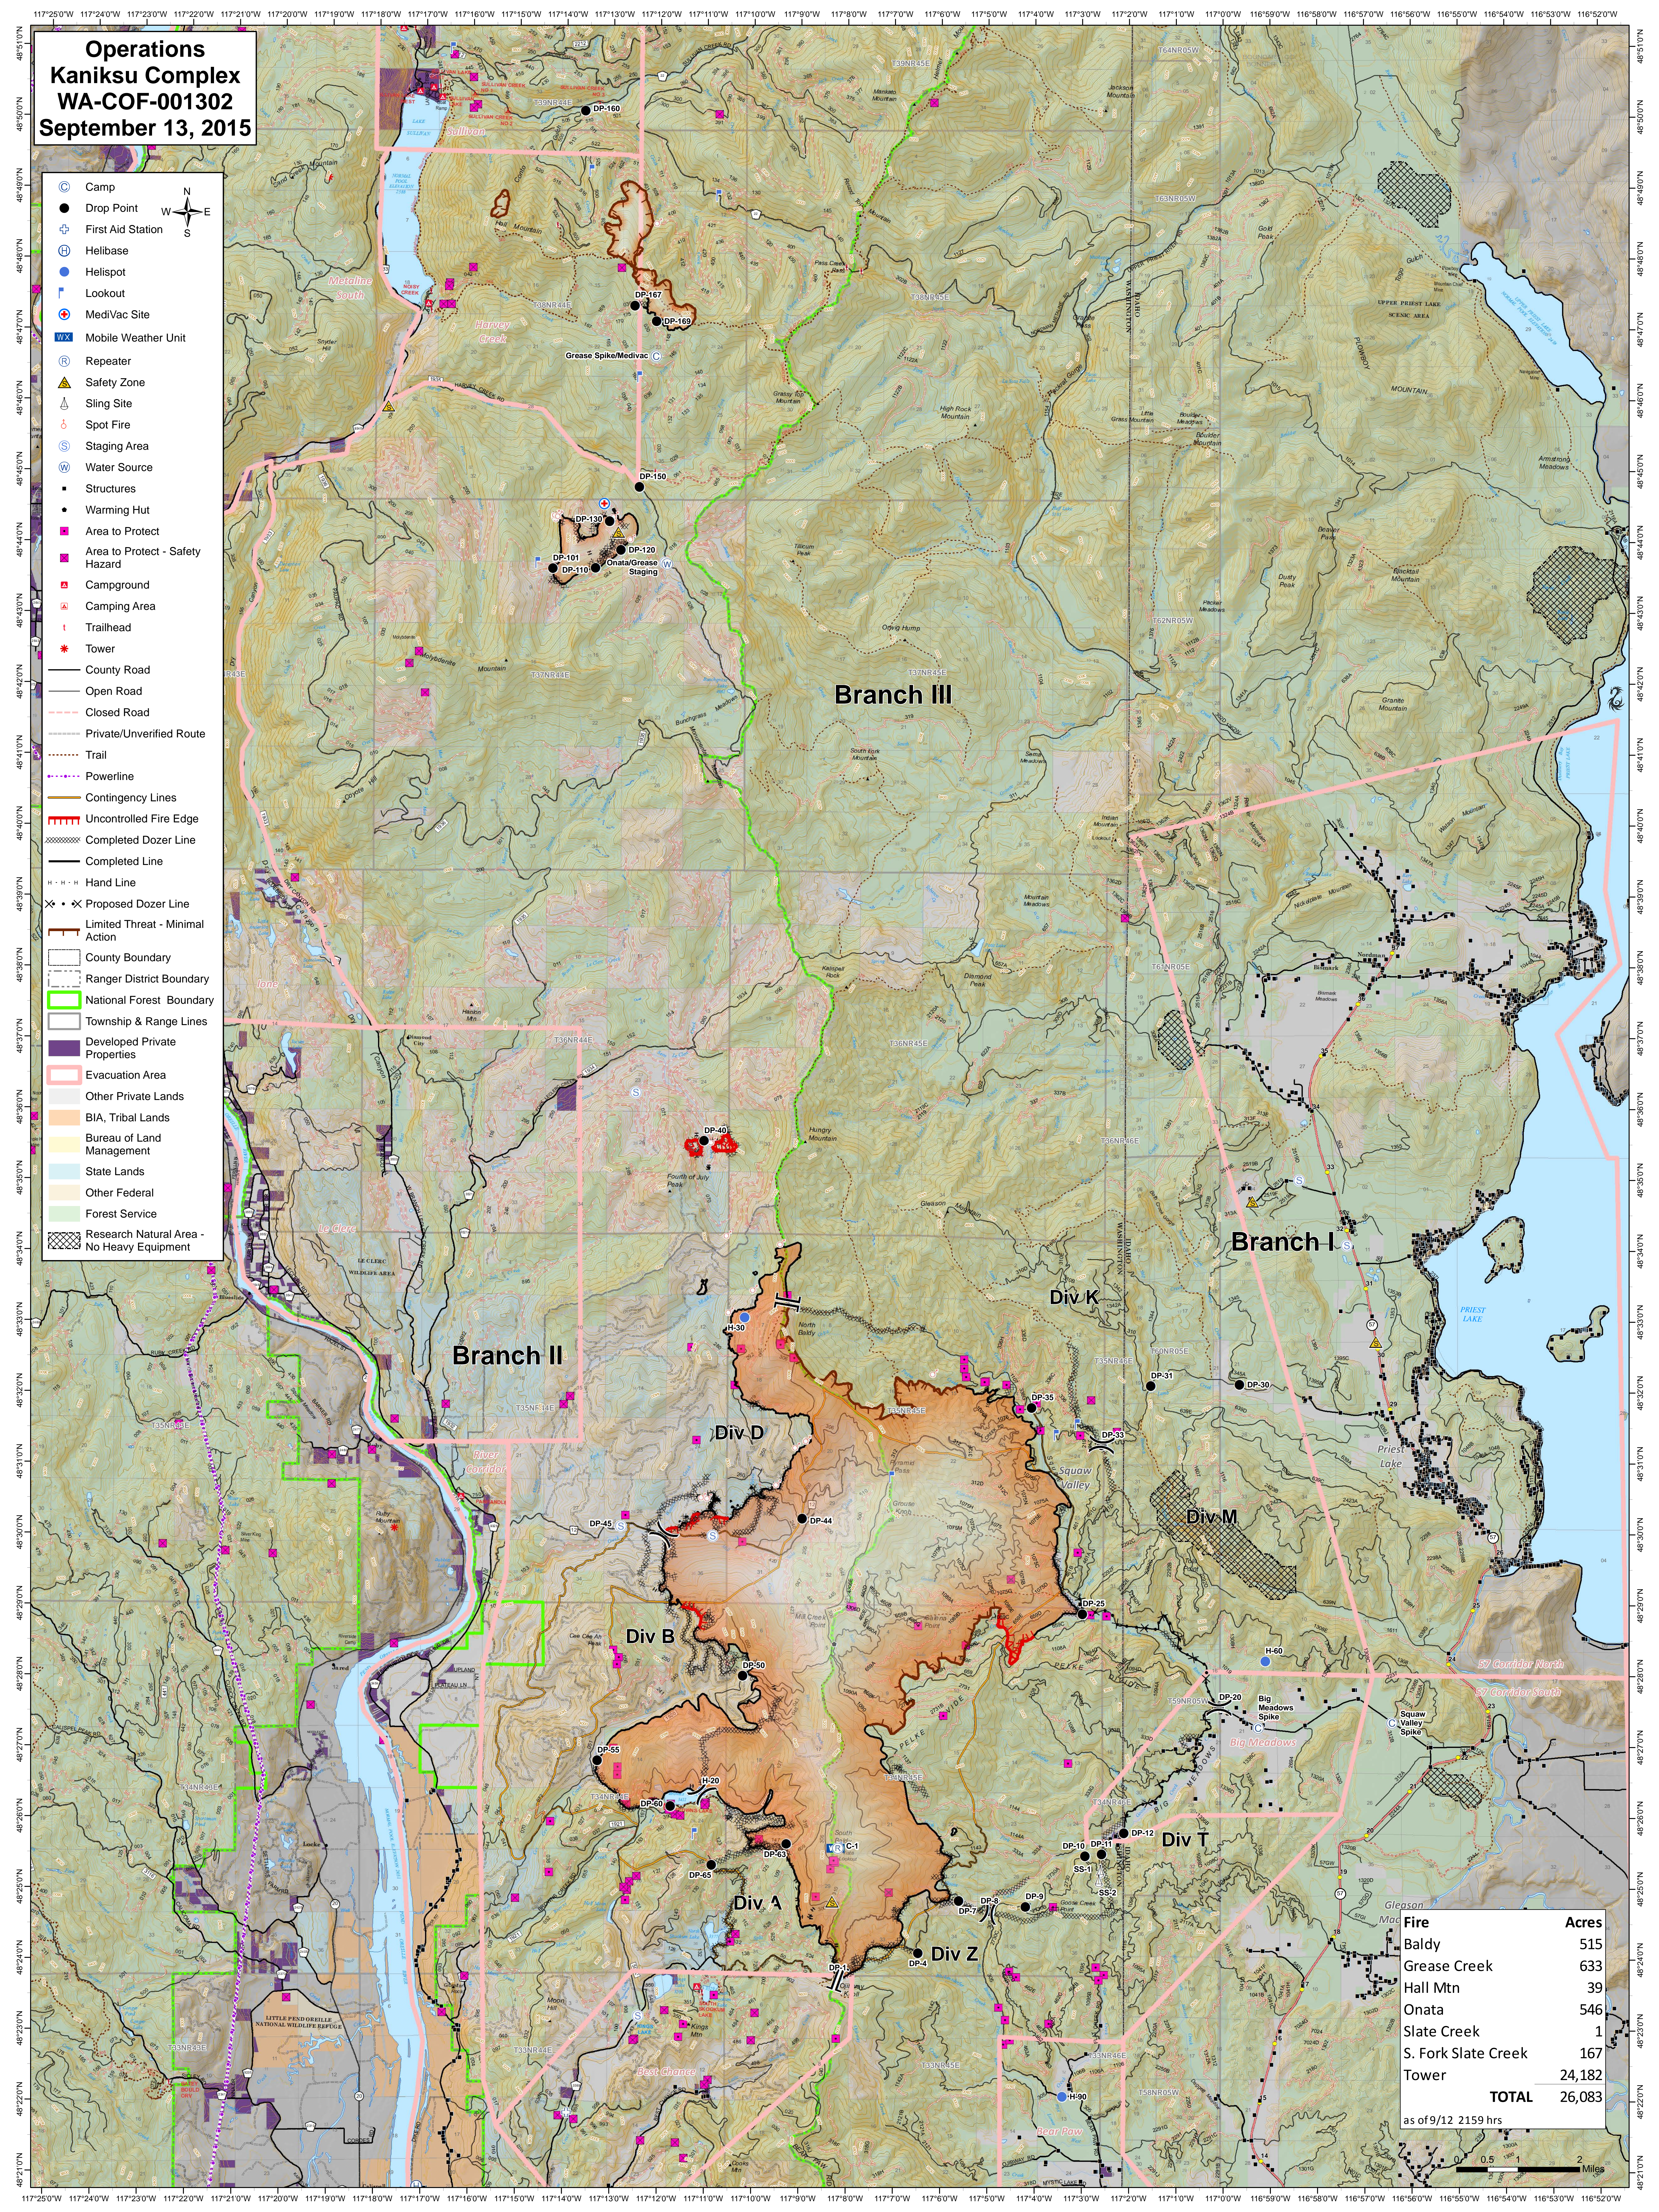

**Operations  
Kaniksu Complex  
WA-COF-001302  
September 13, 2015**

- Camp
- Drop Point
- First Aid Station
- Helibase
- Helispot
- Lookout
- MediVac Site
- Mobile Weather Unit
- Repeater
- Safety Zone
- Sling Site
- Spot Fire
- Staging Area
- Water Source
- Structures
- Warming Hut
- Area to Protect
- Area to Protect - Safety Hazard
- Campground
- Camping Area
- Trailhead
- Tower
- County Road
- Open Road
- Closed Road
- Private/Unverified Route
- Trail
- Powerline
- Contingency Lines
- Uncontrolled Fire Edge
- Completed Dozer Line
- Completed Line
- Hand Line
- Proposed Dozer Line
- Limited Threat - Minimal Action
- County Boundary
- Ranger District Boundary
- National Forest Boundary
- Township & Range Lines
- Developed Private Properties
- Evacuation Area
- Other Private Lands
- BIA, Tribal Lands
- Bureau of Land Management
- State Lands
- Other Federal
- Forest Service
- Research Natural Area - No Heavy Equipment

Fire	Acres
Baldy	515
Grease Creek	633
Hall Mtn	39
Onata	546
Slate Creek	1
S. Fork Slate Creek	167
Tower	24,182
<b>TOTAL</b>	<b>26,083</b>

as of 9/12 2159 hrs