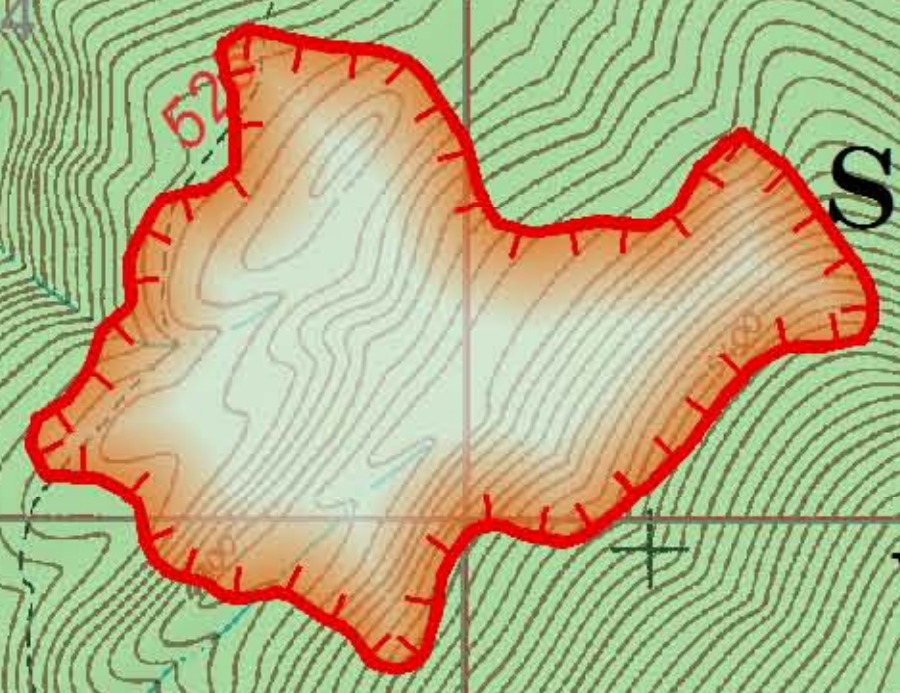

Operations
South Fork Slate Creek
IR Recon
Kaniksu Complex
WA-COF-001302
September 26, 2015

Fire Name	Acres
Baldy	514
Grease Creek	668
Hall Mountain	39
Onata	546
Slate Creek	1
South Fork Slate Creek	167
Tower	24,303
Grand Total	26,238
as of 9/26/2015 1119 hr.	