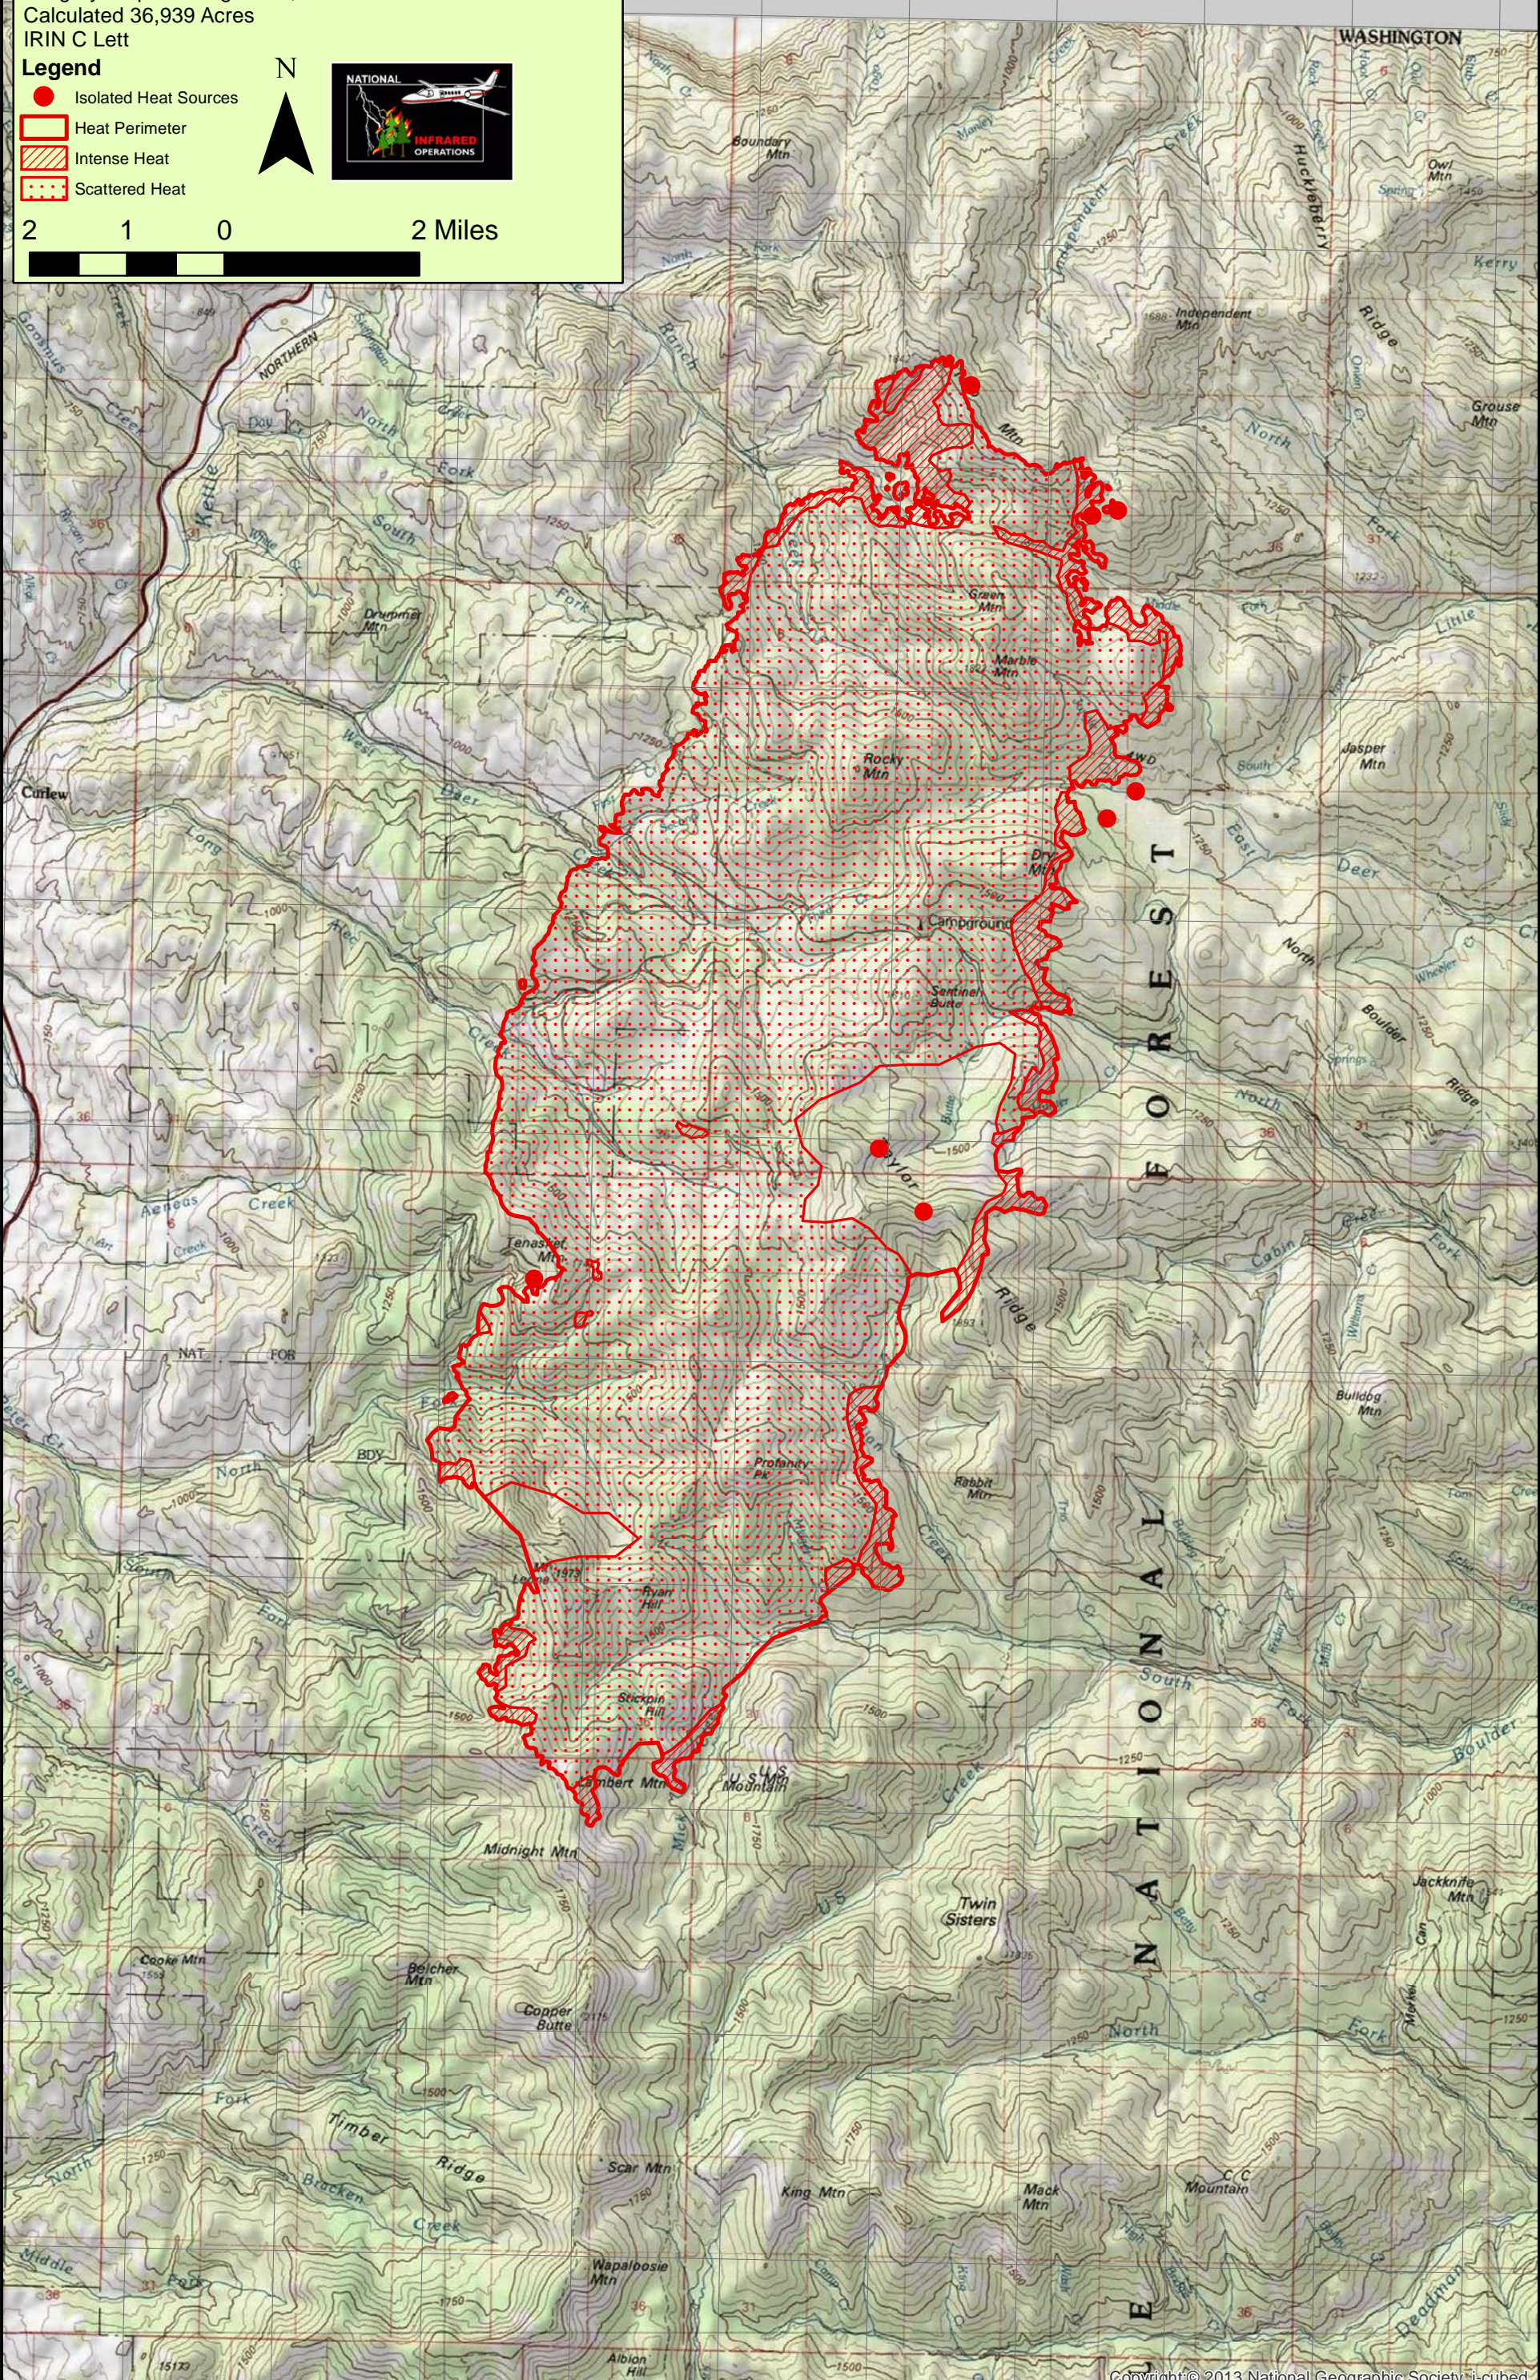

118°36'0"W 118°34'0"W 118°32'0"W 118°30'0"W 118°28'0"W 118°26'0"W 118°24'0"W 118°22'0"W 118°20'0"W 118°18'0"W 118°16'0"W

49°0'0"N
48°58'0"N
48°56'0"N
48°54'0"N
48°52'0"N
48°50'0"N
48°48'0"N
48°46'0"N
48°44'0"N
48°42'0"N
48°40'0"N

Stickpin Infrared Map
 Imagery Acquired August 18, 2015 0037 PDT
 Calculated 36,939 Acres
 IRIN C Lett

Legend

- Isolated Heat Sources
- Heat Perimeter
- Intense Heat
- Scattered Heat

N

2 1 0 2 Miles

118°34'0"W 118°32'0"W 118°30'0"W 118°28'0"W 118°26'0"W 118°24'0"W 118°22'0"W 118°20'0"W 118°18'0"W 118°16'0"W