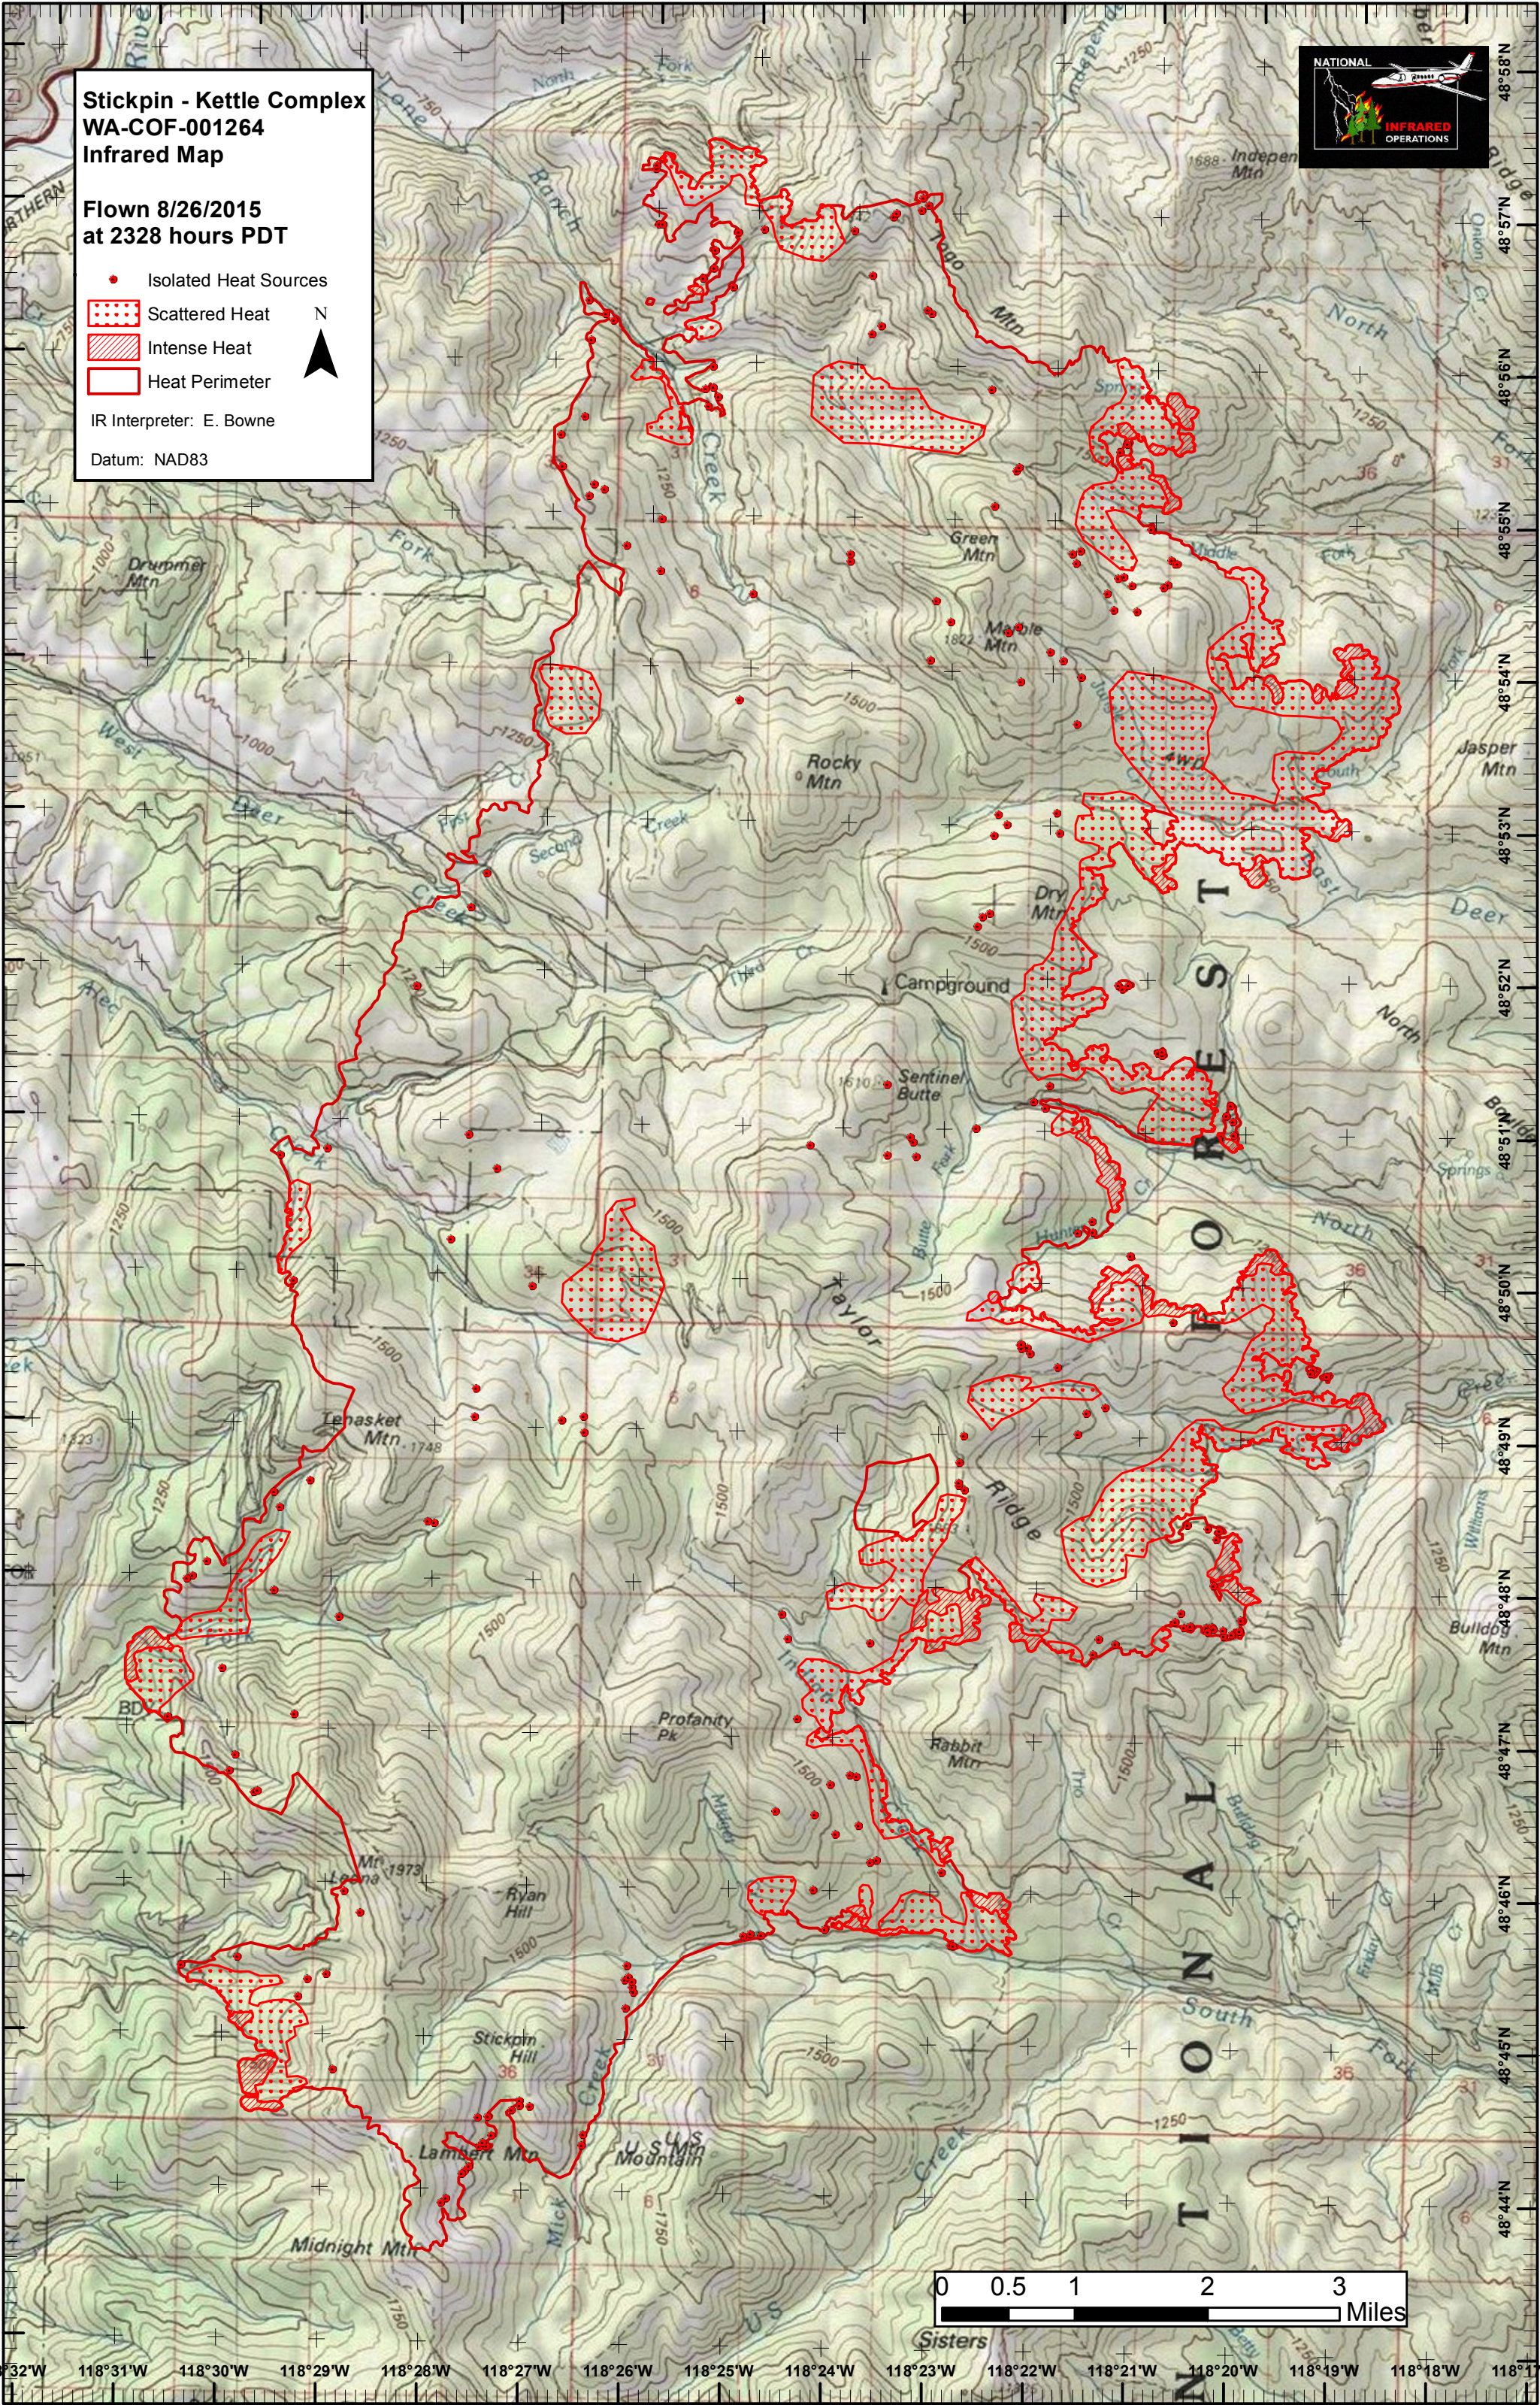

Stickpin - Kettle Complex
WA-COF-001264
Infrared Map

Flown 8/26/2015
at 2328 hours PDT

- Isolated Heat Sources
- ▨ Scattered Heat
- ▨ Intense Heat
- ▭ Heat Perimeter

IR Interpreter: E. Bowne
Datum: NAD83

118°32'W 118°31'W 118°30'W 118°29'W 118°28'W 118°27'W 118°26'W 118°25'W 118°24'W 118°23'W 118°22'W 118°21'W 118°20'W 118°19'W 118°18'W 118°17'W