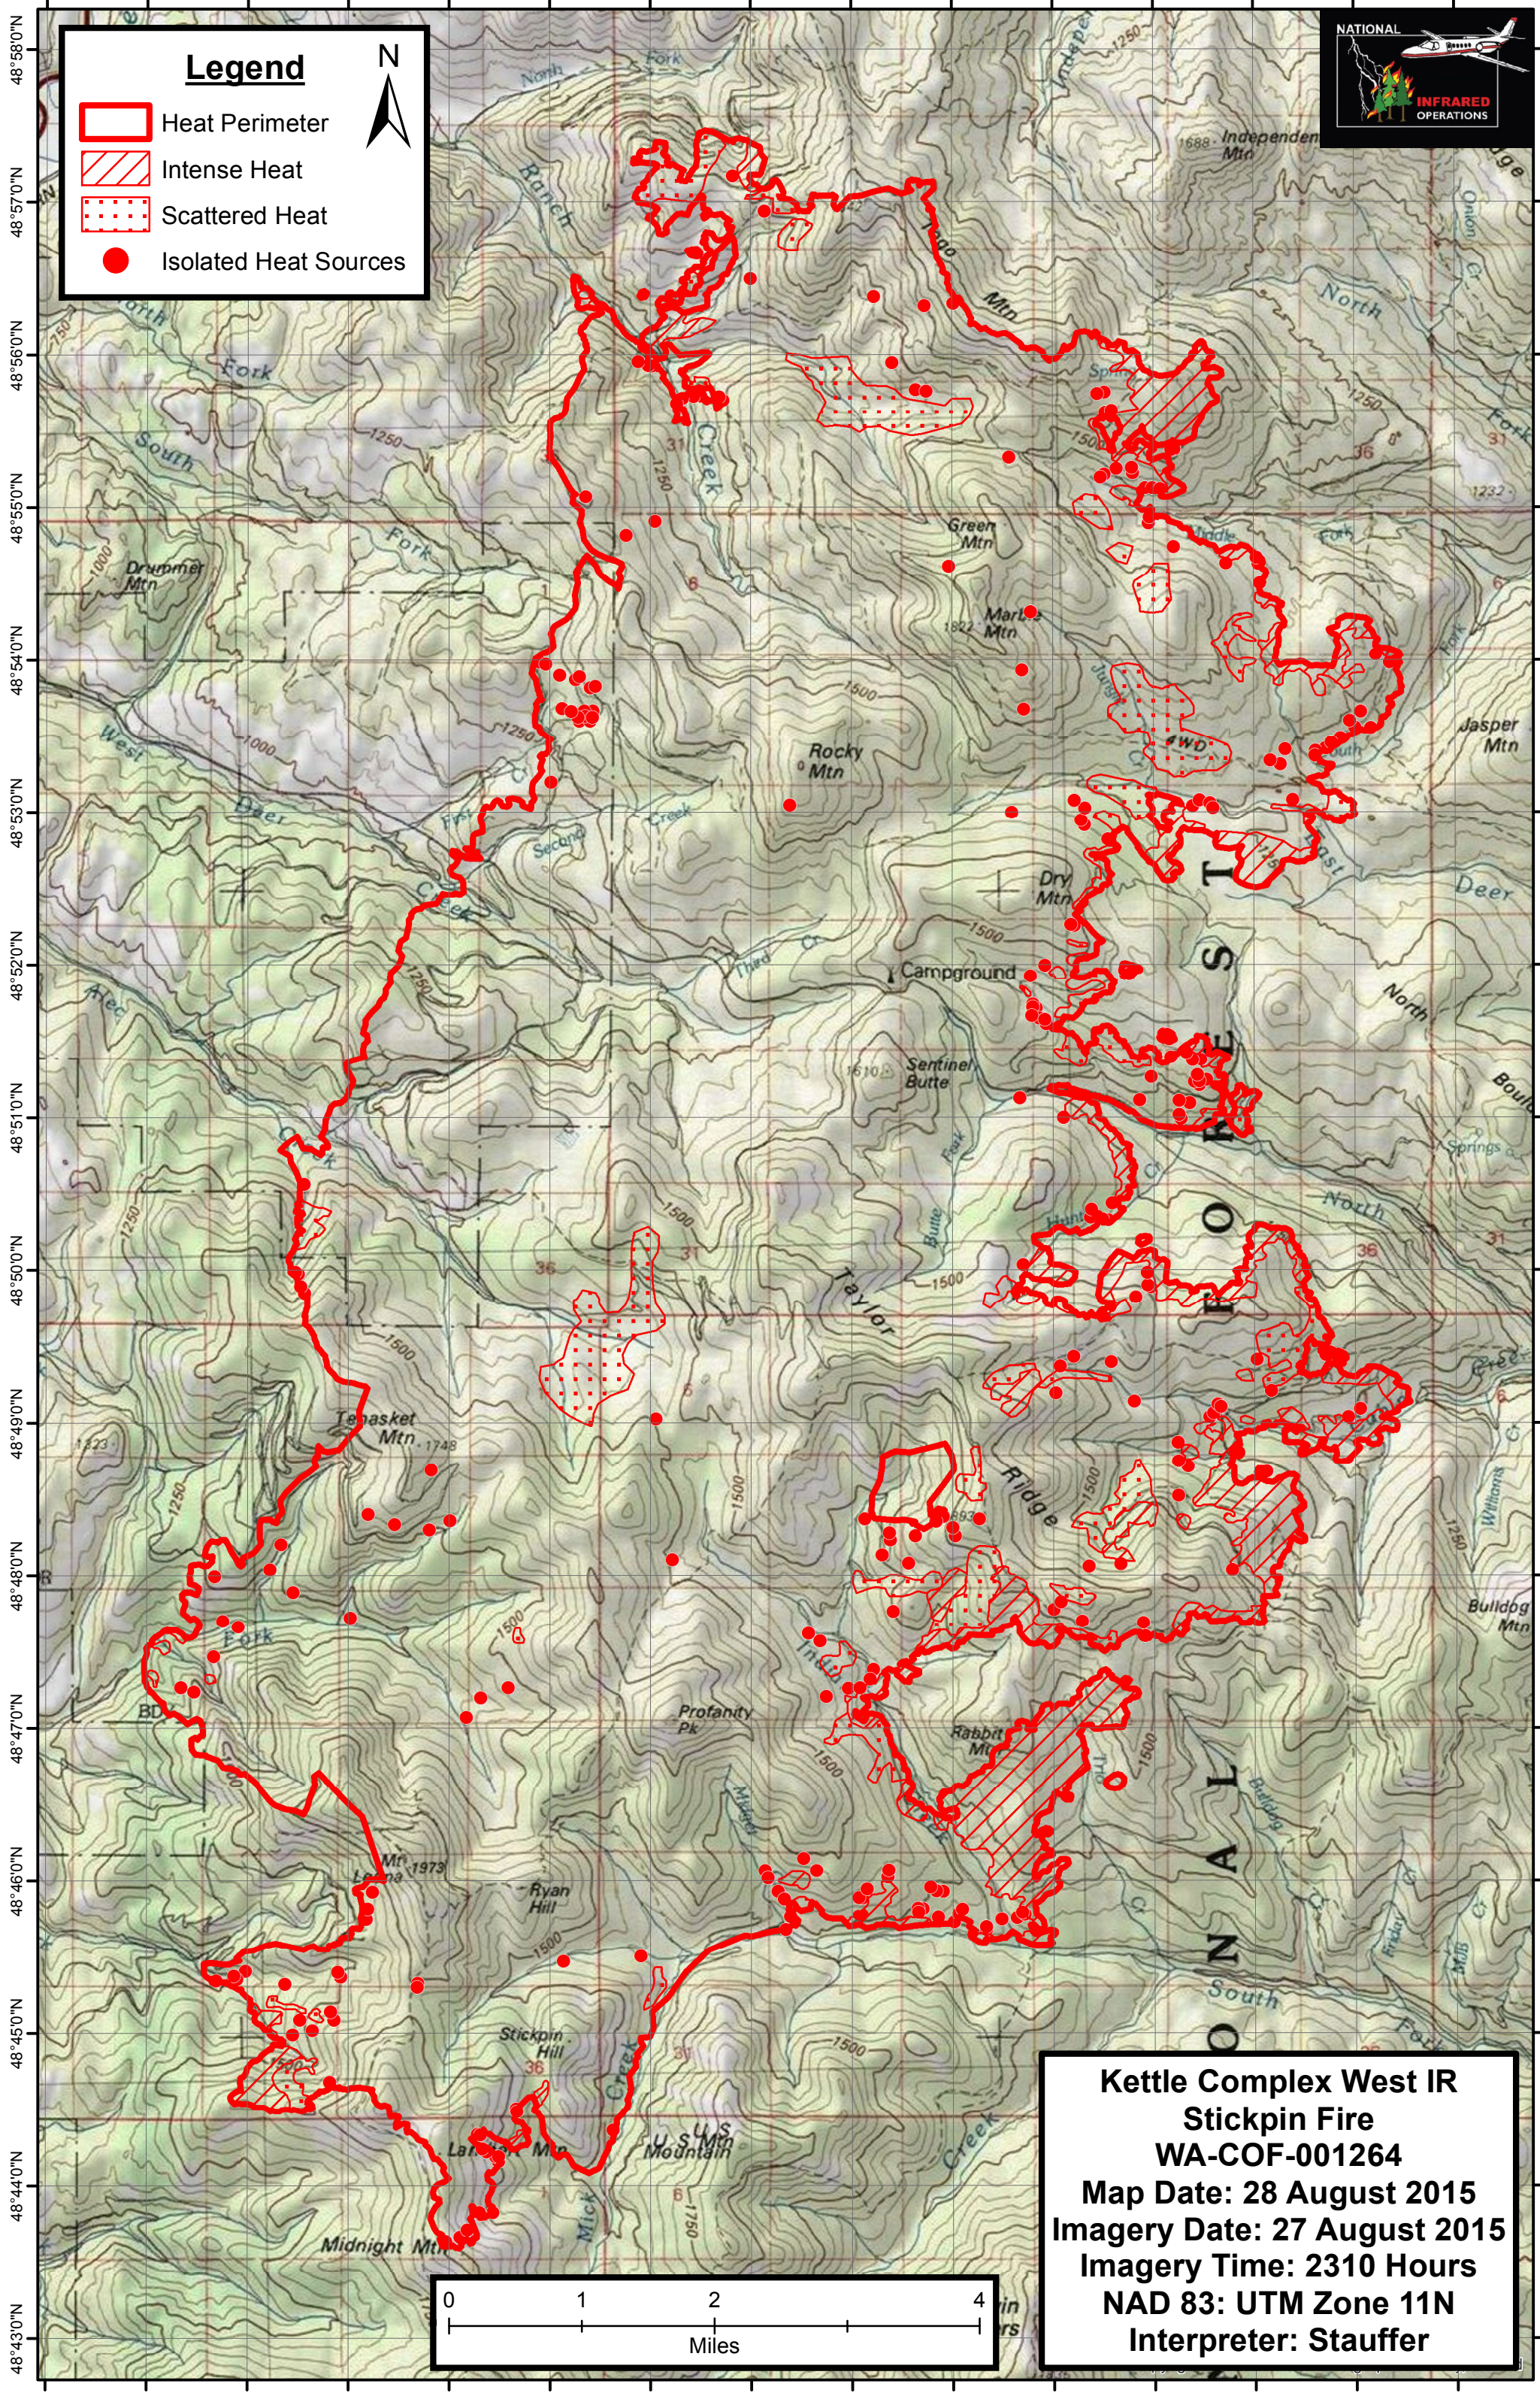

**Legend**

-  Heat Perimeter
-  Intense Heat
-  Scattered Heat
-  Isolated Heat Sources

**Kettle Complex West IR  
Stickpin Fire  
WA-COF-001264  
Map Date: 28 August 2015  
Imagery Date: 27 August 2015  
Imagery Time: 2310 Hours  
NAD 83: UTM Zone 11N  
Interpreter: Stauffer**